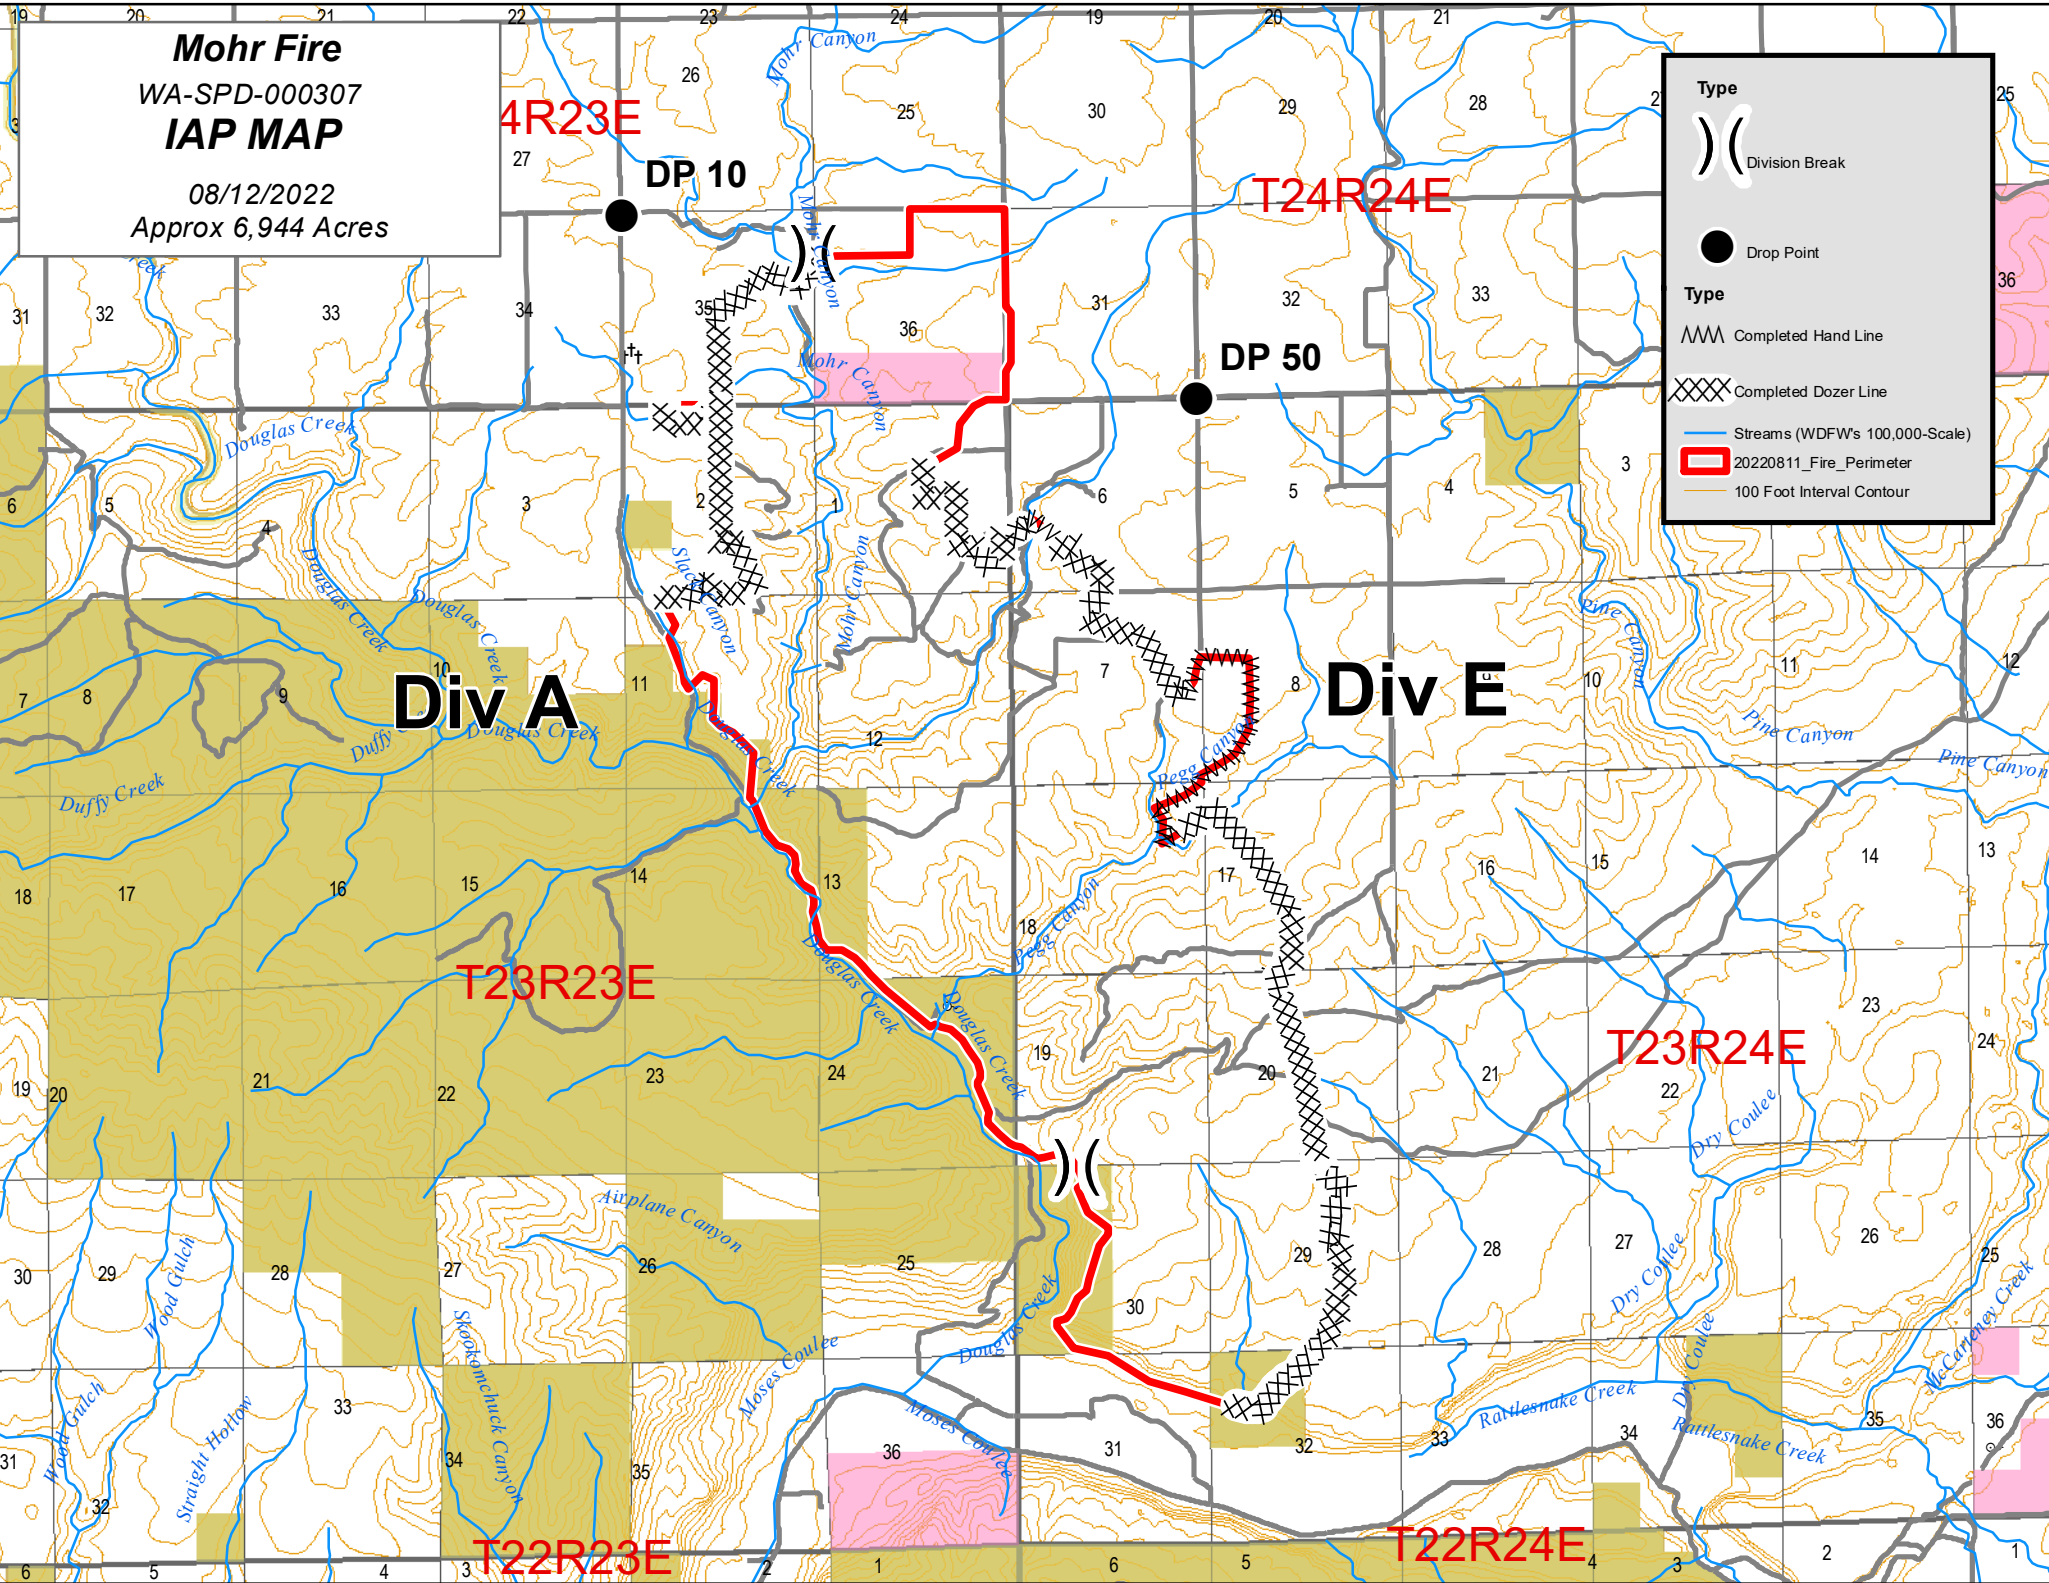

Mohr Fire
 WA-SPD-000307
IAP MAP
 08/12/2022
 Approx 6,944 Acres

Type	
	Division Break
	Drop Point
Type	
	Completed Hand Line
	Completed Dozer Line
	Streams (WDFW's 100,000-Scale)
	20220811_Fire_Perimeter
	100 Foot Interval Contour