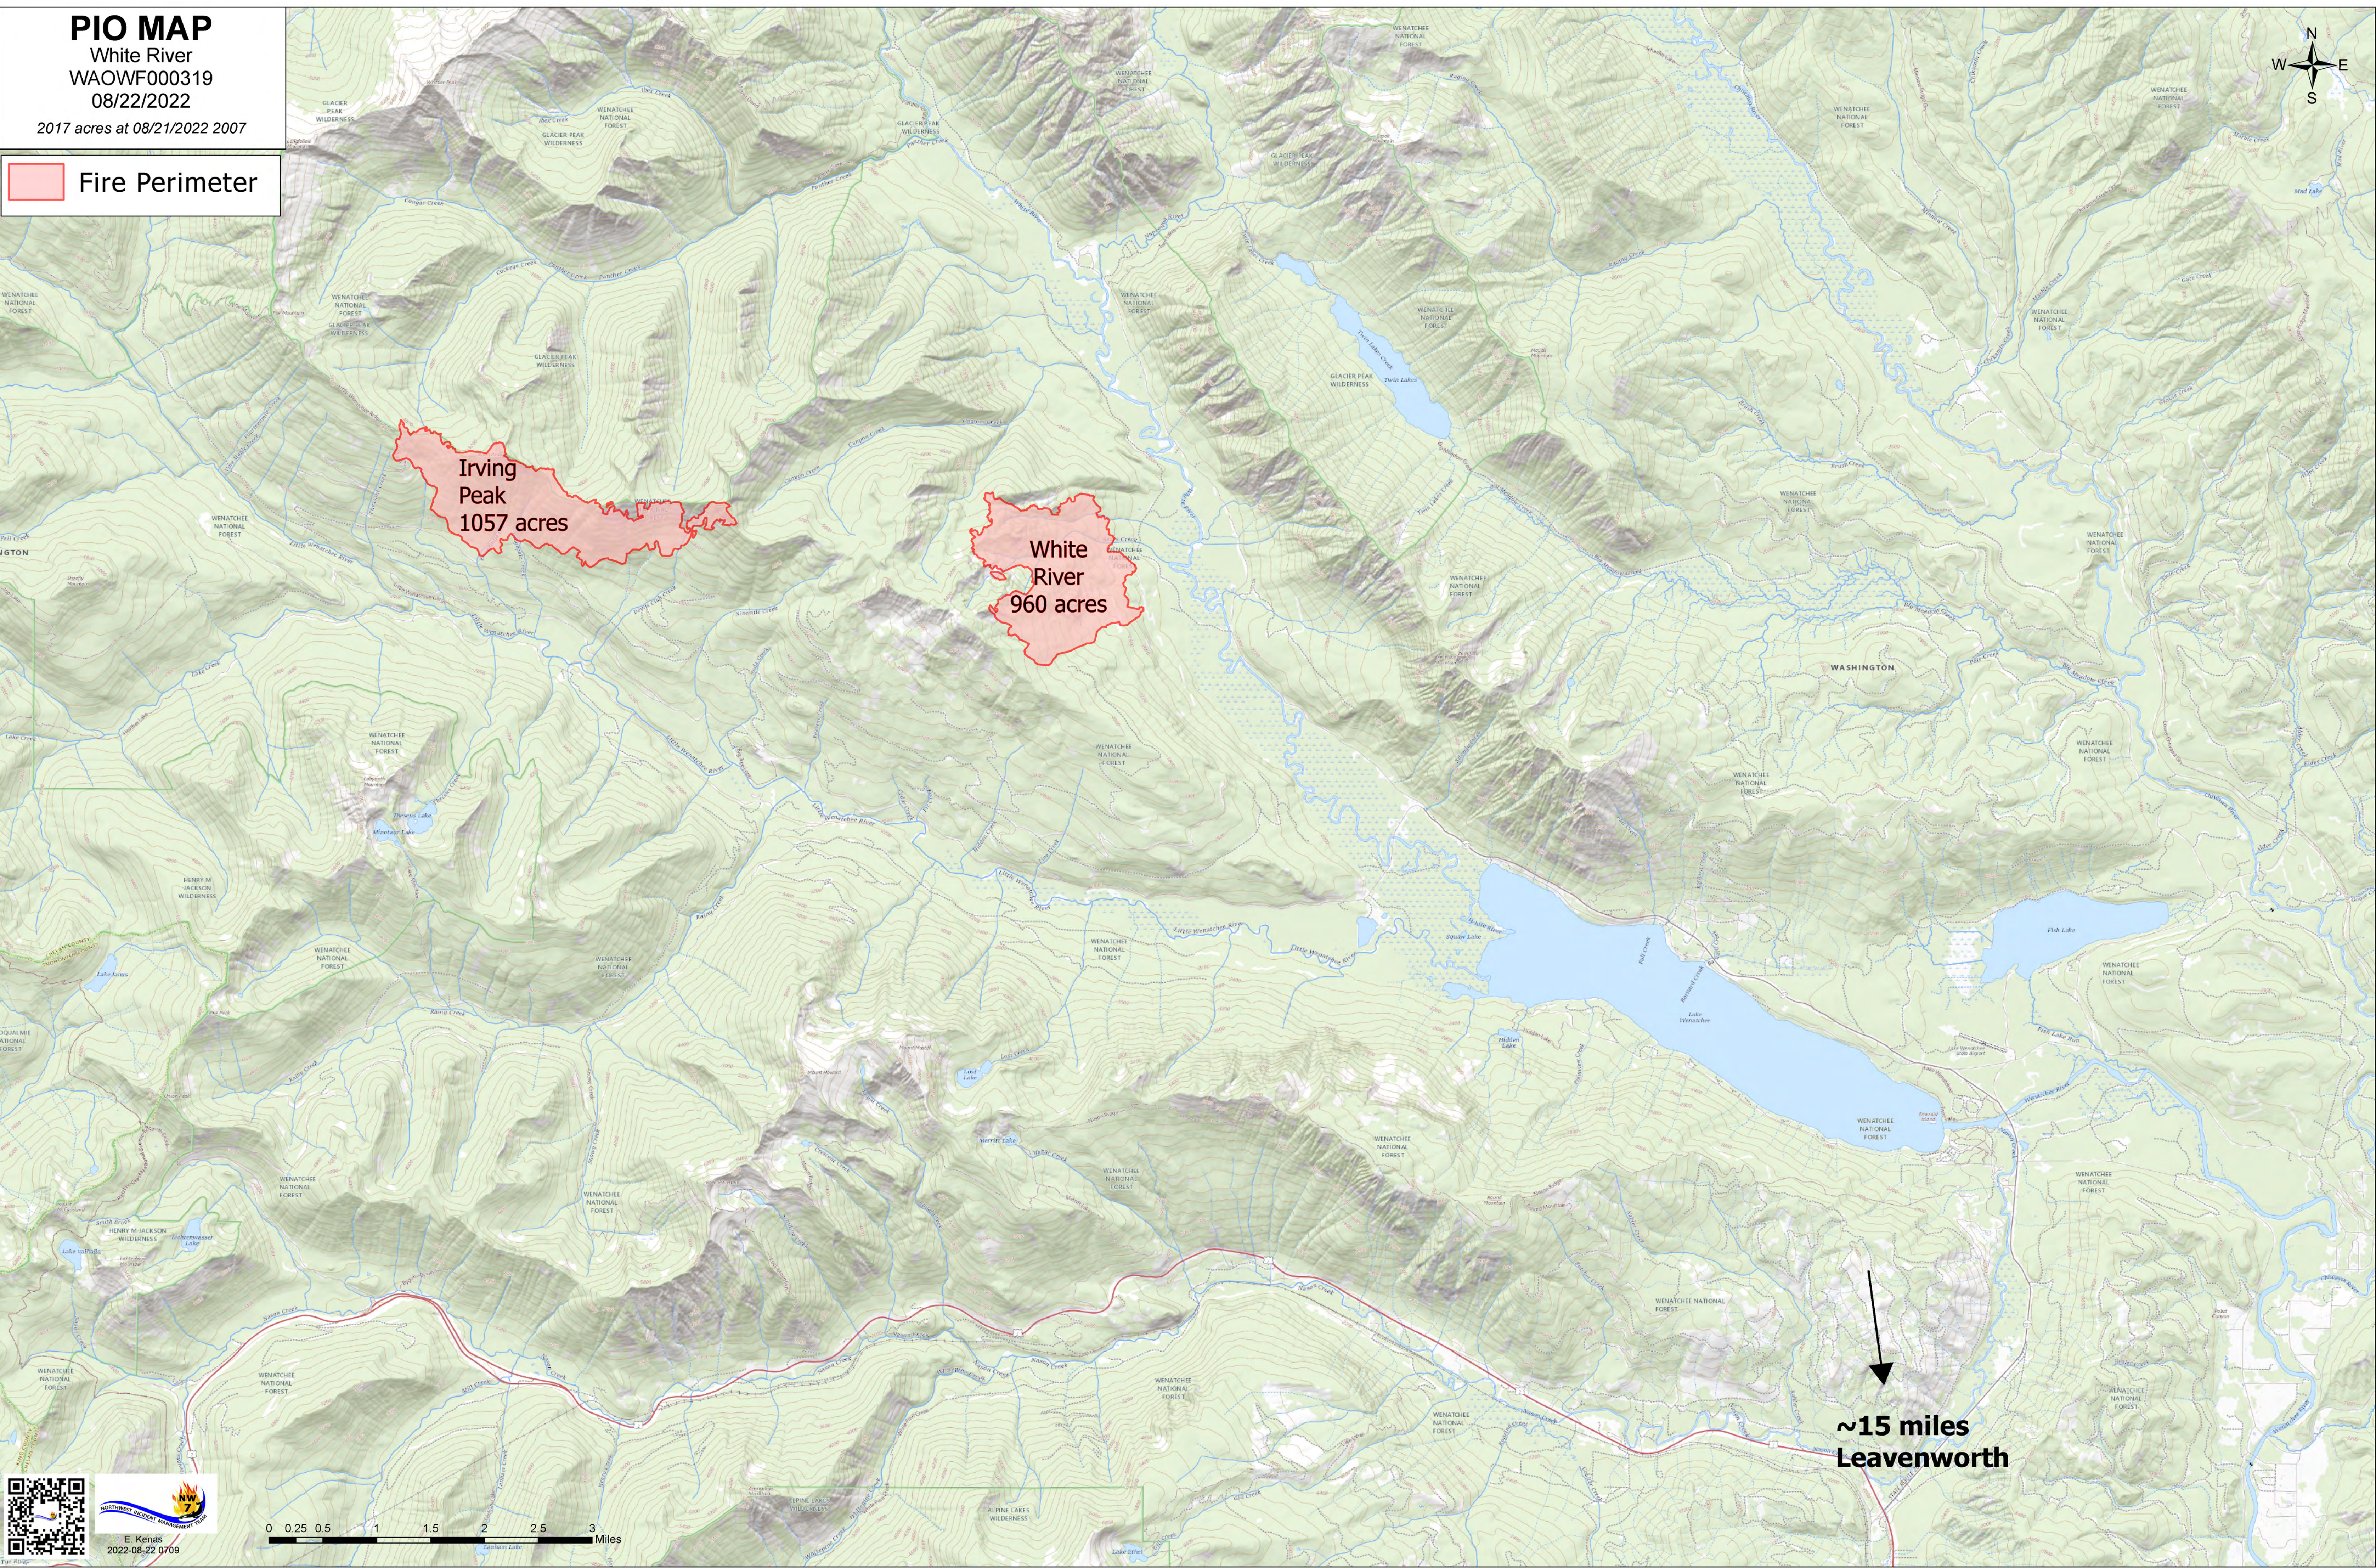

# PIO MAP

White River

WAOWF000319

08/22/2022

2017 acres at 08/21/2022 2007

 Fire Perimeter

Irving Peak  
1057 acres

White River  
960 acres

~15 miles  
Leavenworth

0 0.25 0.5 1 1.5 2 2.5 3 Miles