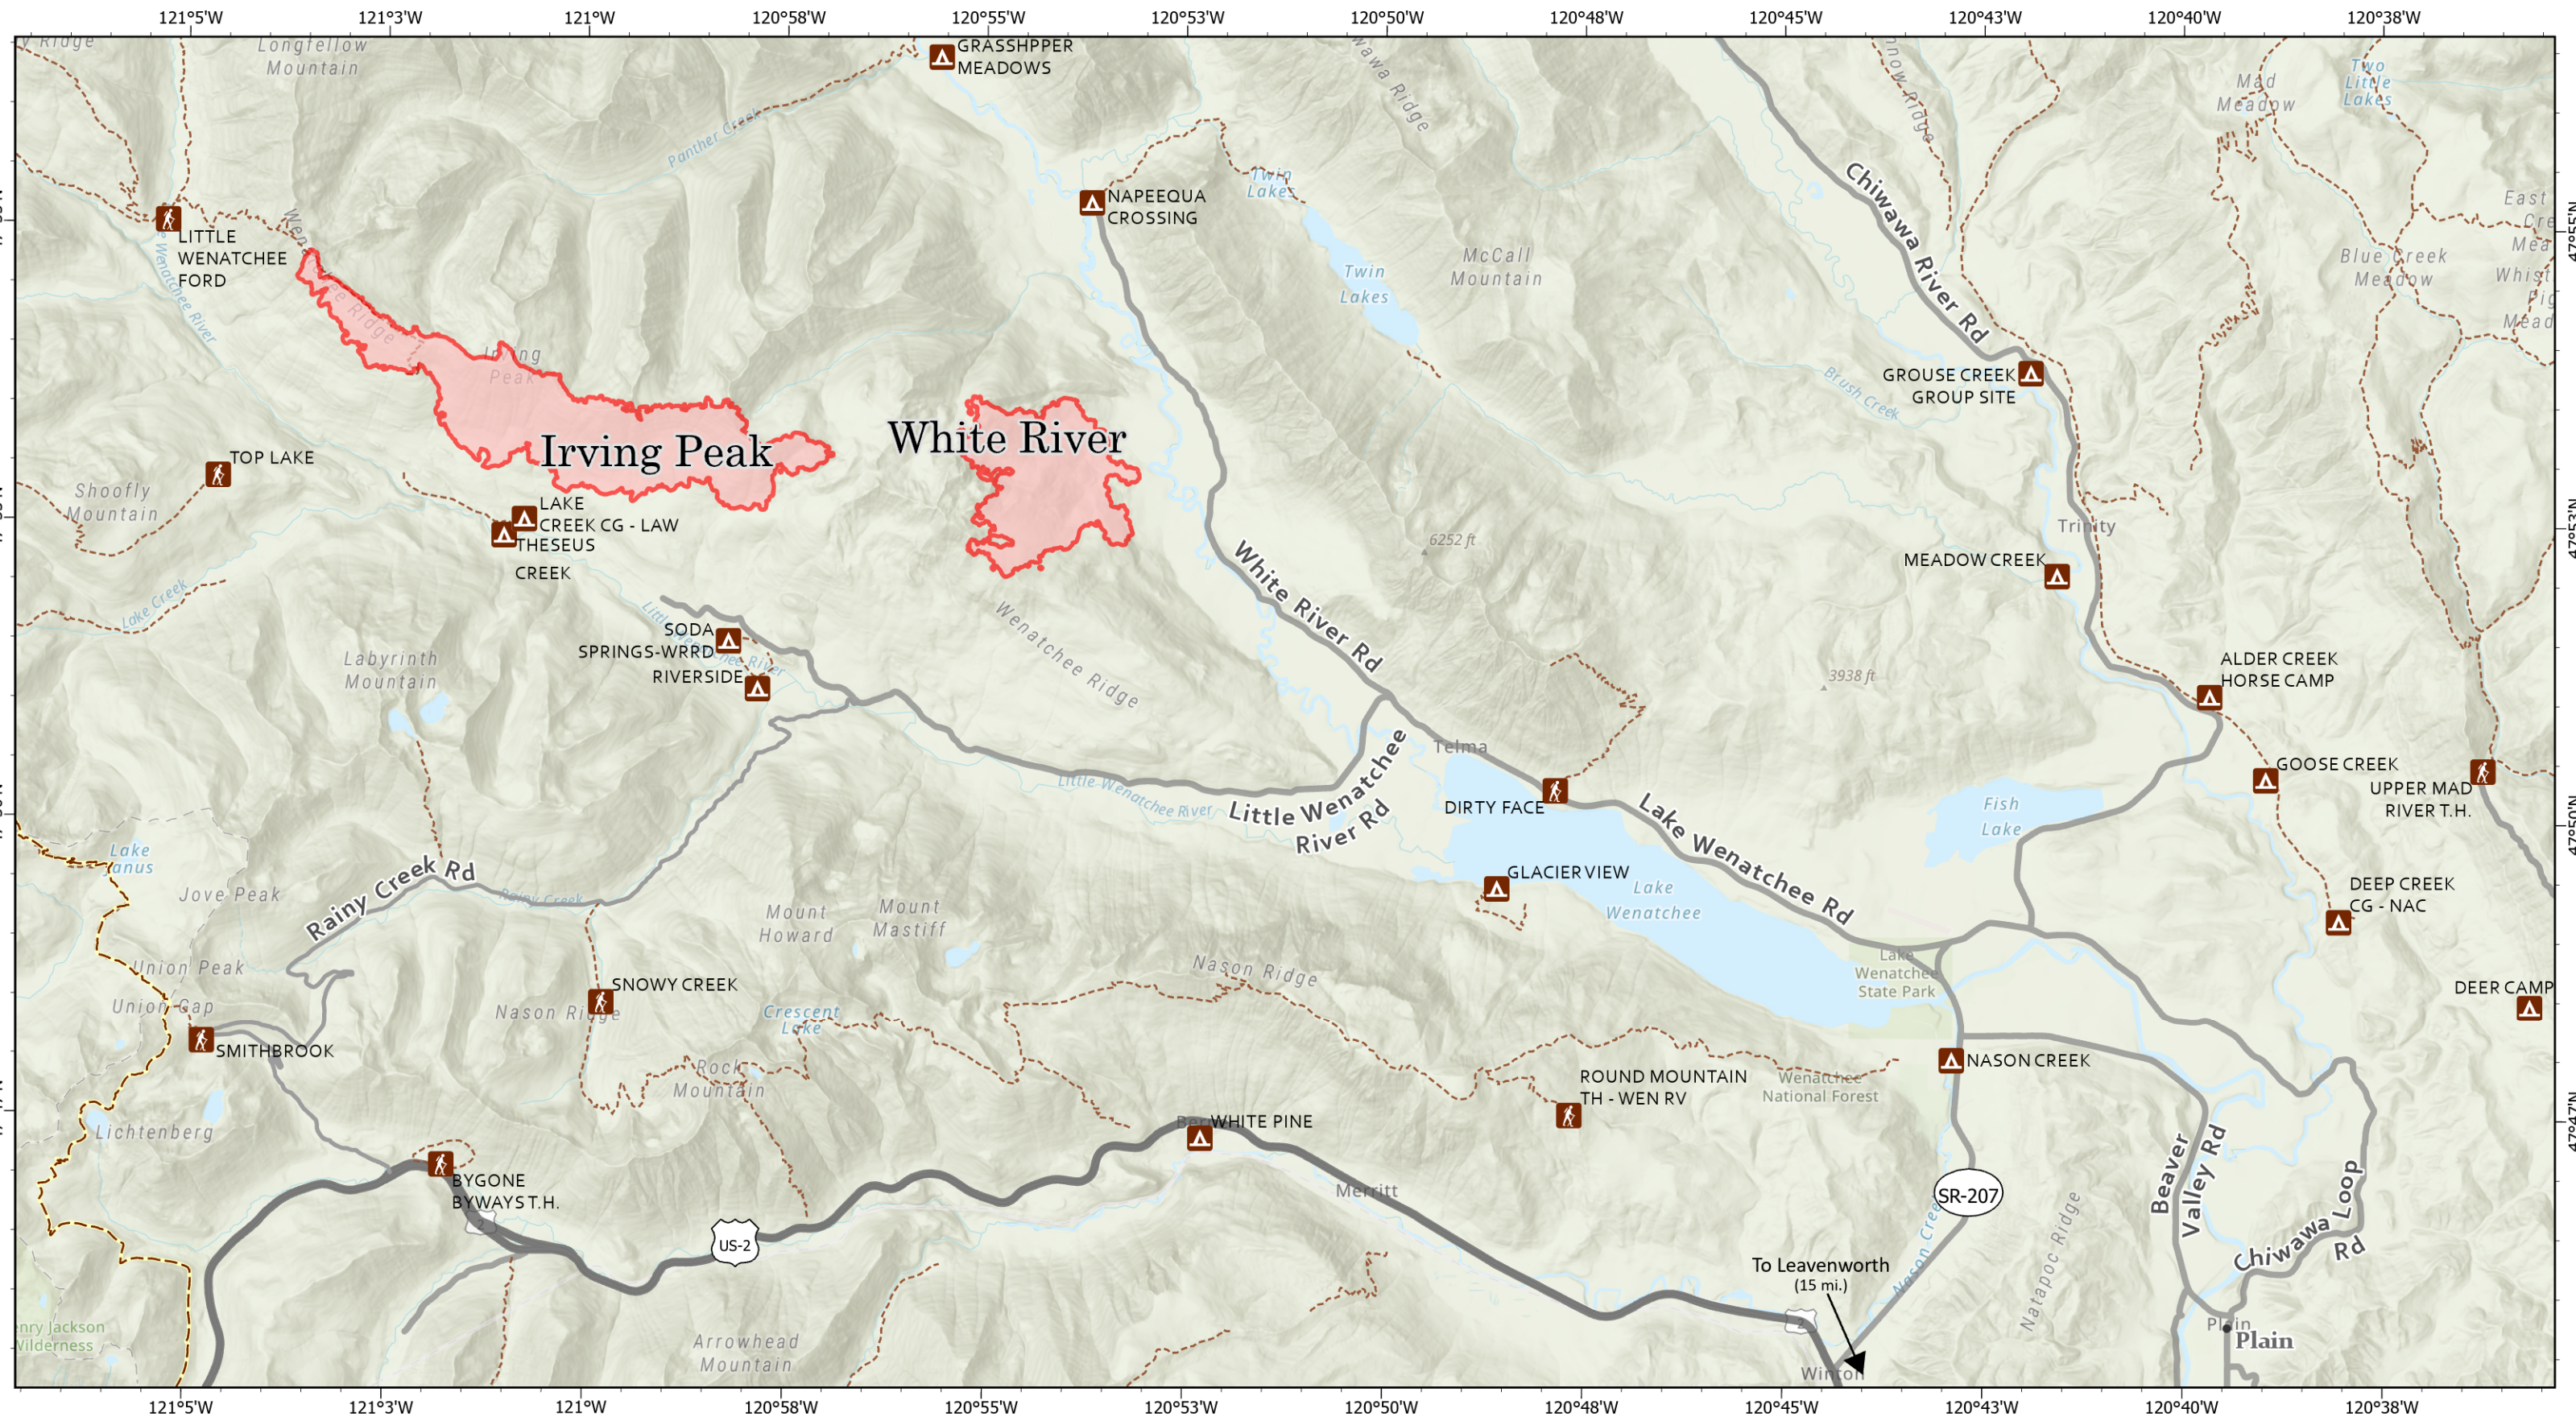

Fire Information

White River
WA-OWF-000319
 1,165 acres
 Acres as of 08/31/2022 2226
 Map Updated: 9/1/2022

Irving Peak
WA-OWF-000318
 2,240 acres

- Interstate or US Highway
- State Highway or Major Arterial Collector
- Arterial or Collector
- Trail
- Pacific Crest Trail
- Campground
- Trailhead