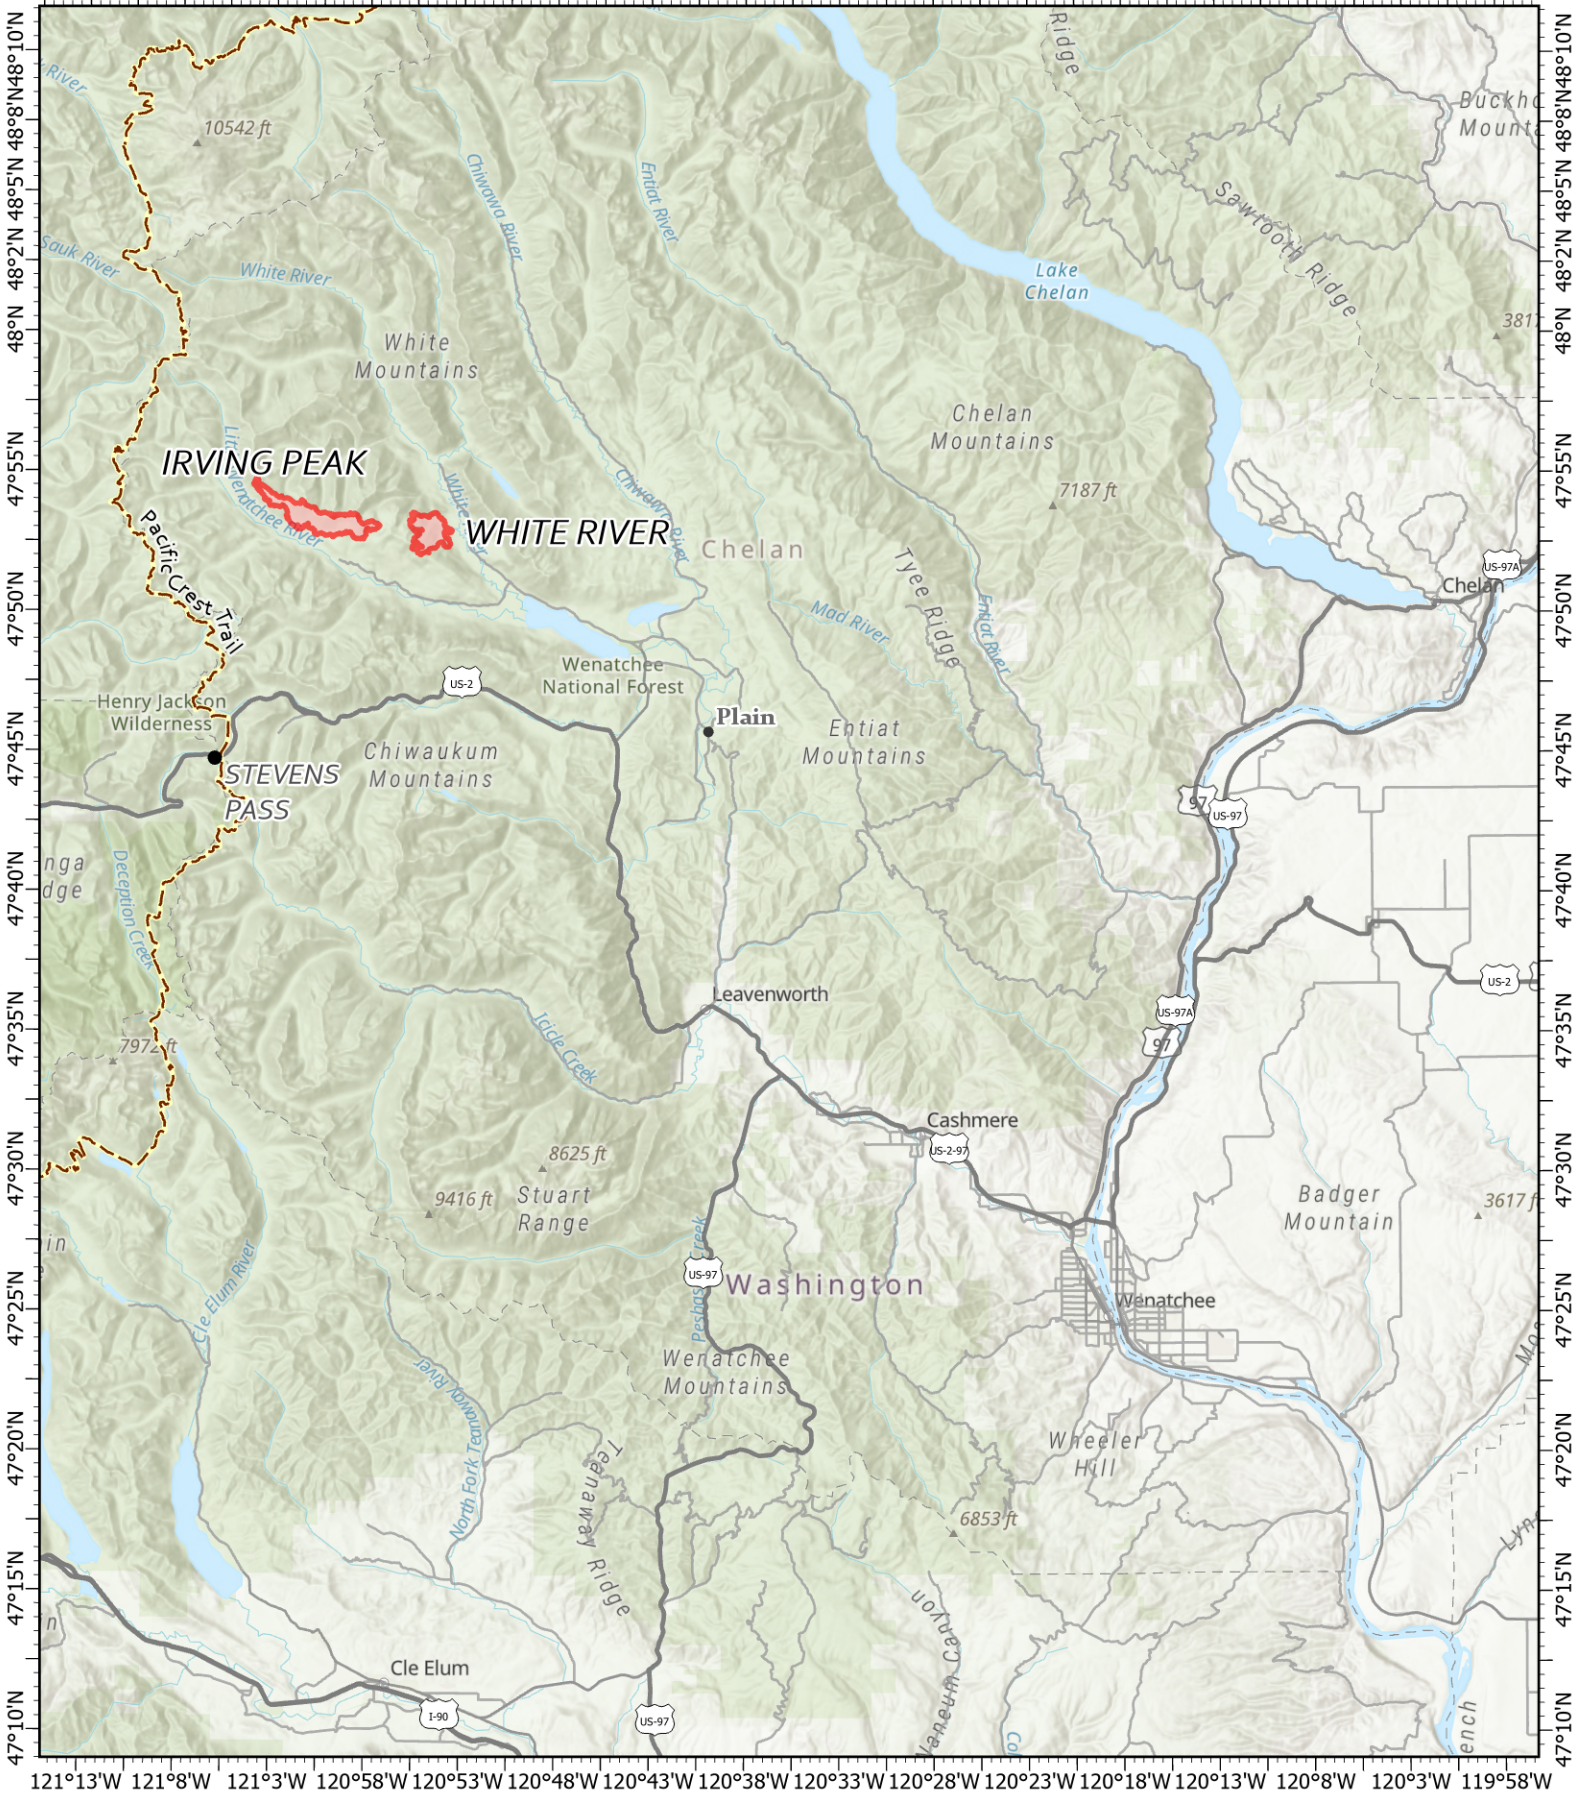

Vicinity Information

121°15'W 121°10'W 121°5'W 121°W 120°55'W 120°50'W 120°45'W 120°40'W 120°35'W 120°30'W 120°25'W 120°20'W 120°15'W 120°10'W 120°5'W 120°W

White River
 WA-OWF-000319
 1,165 acres
 Acres as of 08/31/2022 2226
 Map Updated: 9/1/2022

Irving Peak
 WA-OWF-000318
 2,240 acres