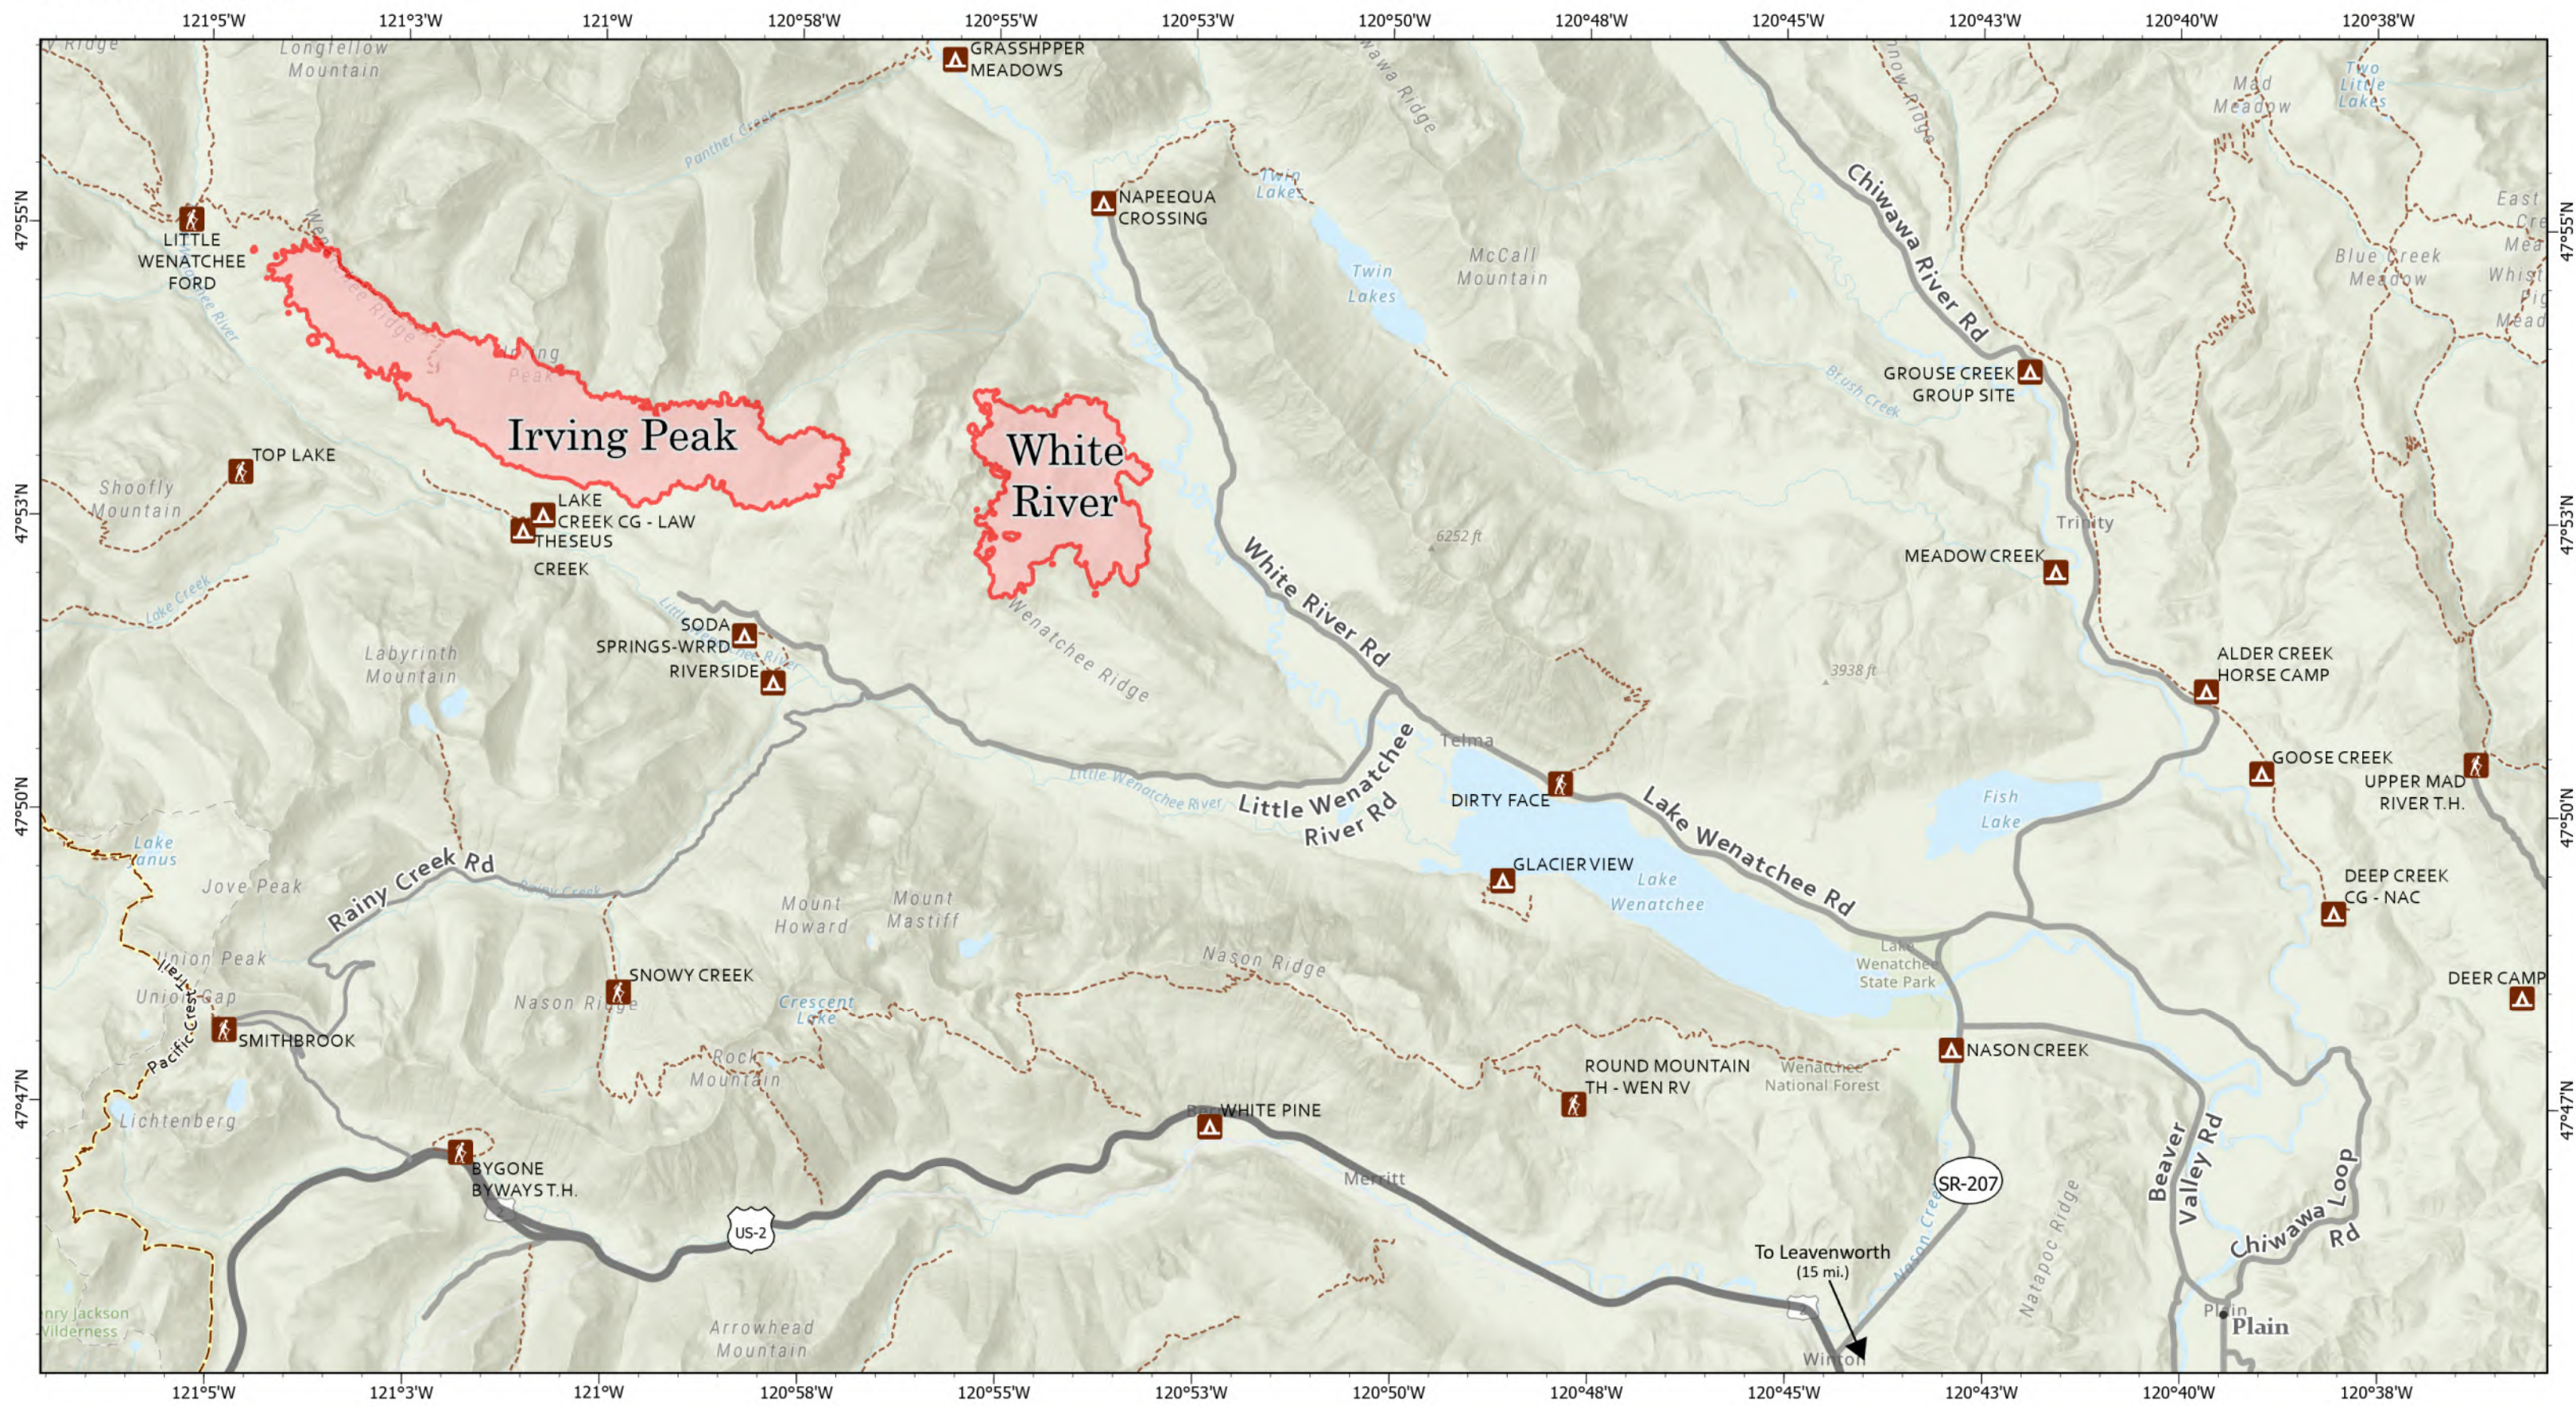

Fire Information

White River
WA-OWF-000319
 1522 acres
 Acres as of 09/05/2022 2134
 Map Updated: 9/6/2022

Irving Peak
WA-OWF-000315
 3018 acres

-  Interstate or US Highway
-  State Highway or Major Arterial Collector
-  Arterial or Collector
-  Trail
-  Pacific Crest Trail
-  Campground
-  Trailhead