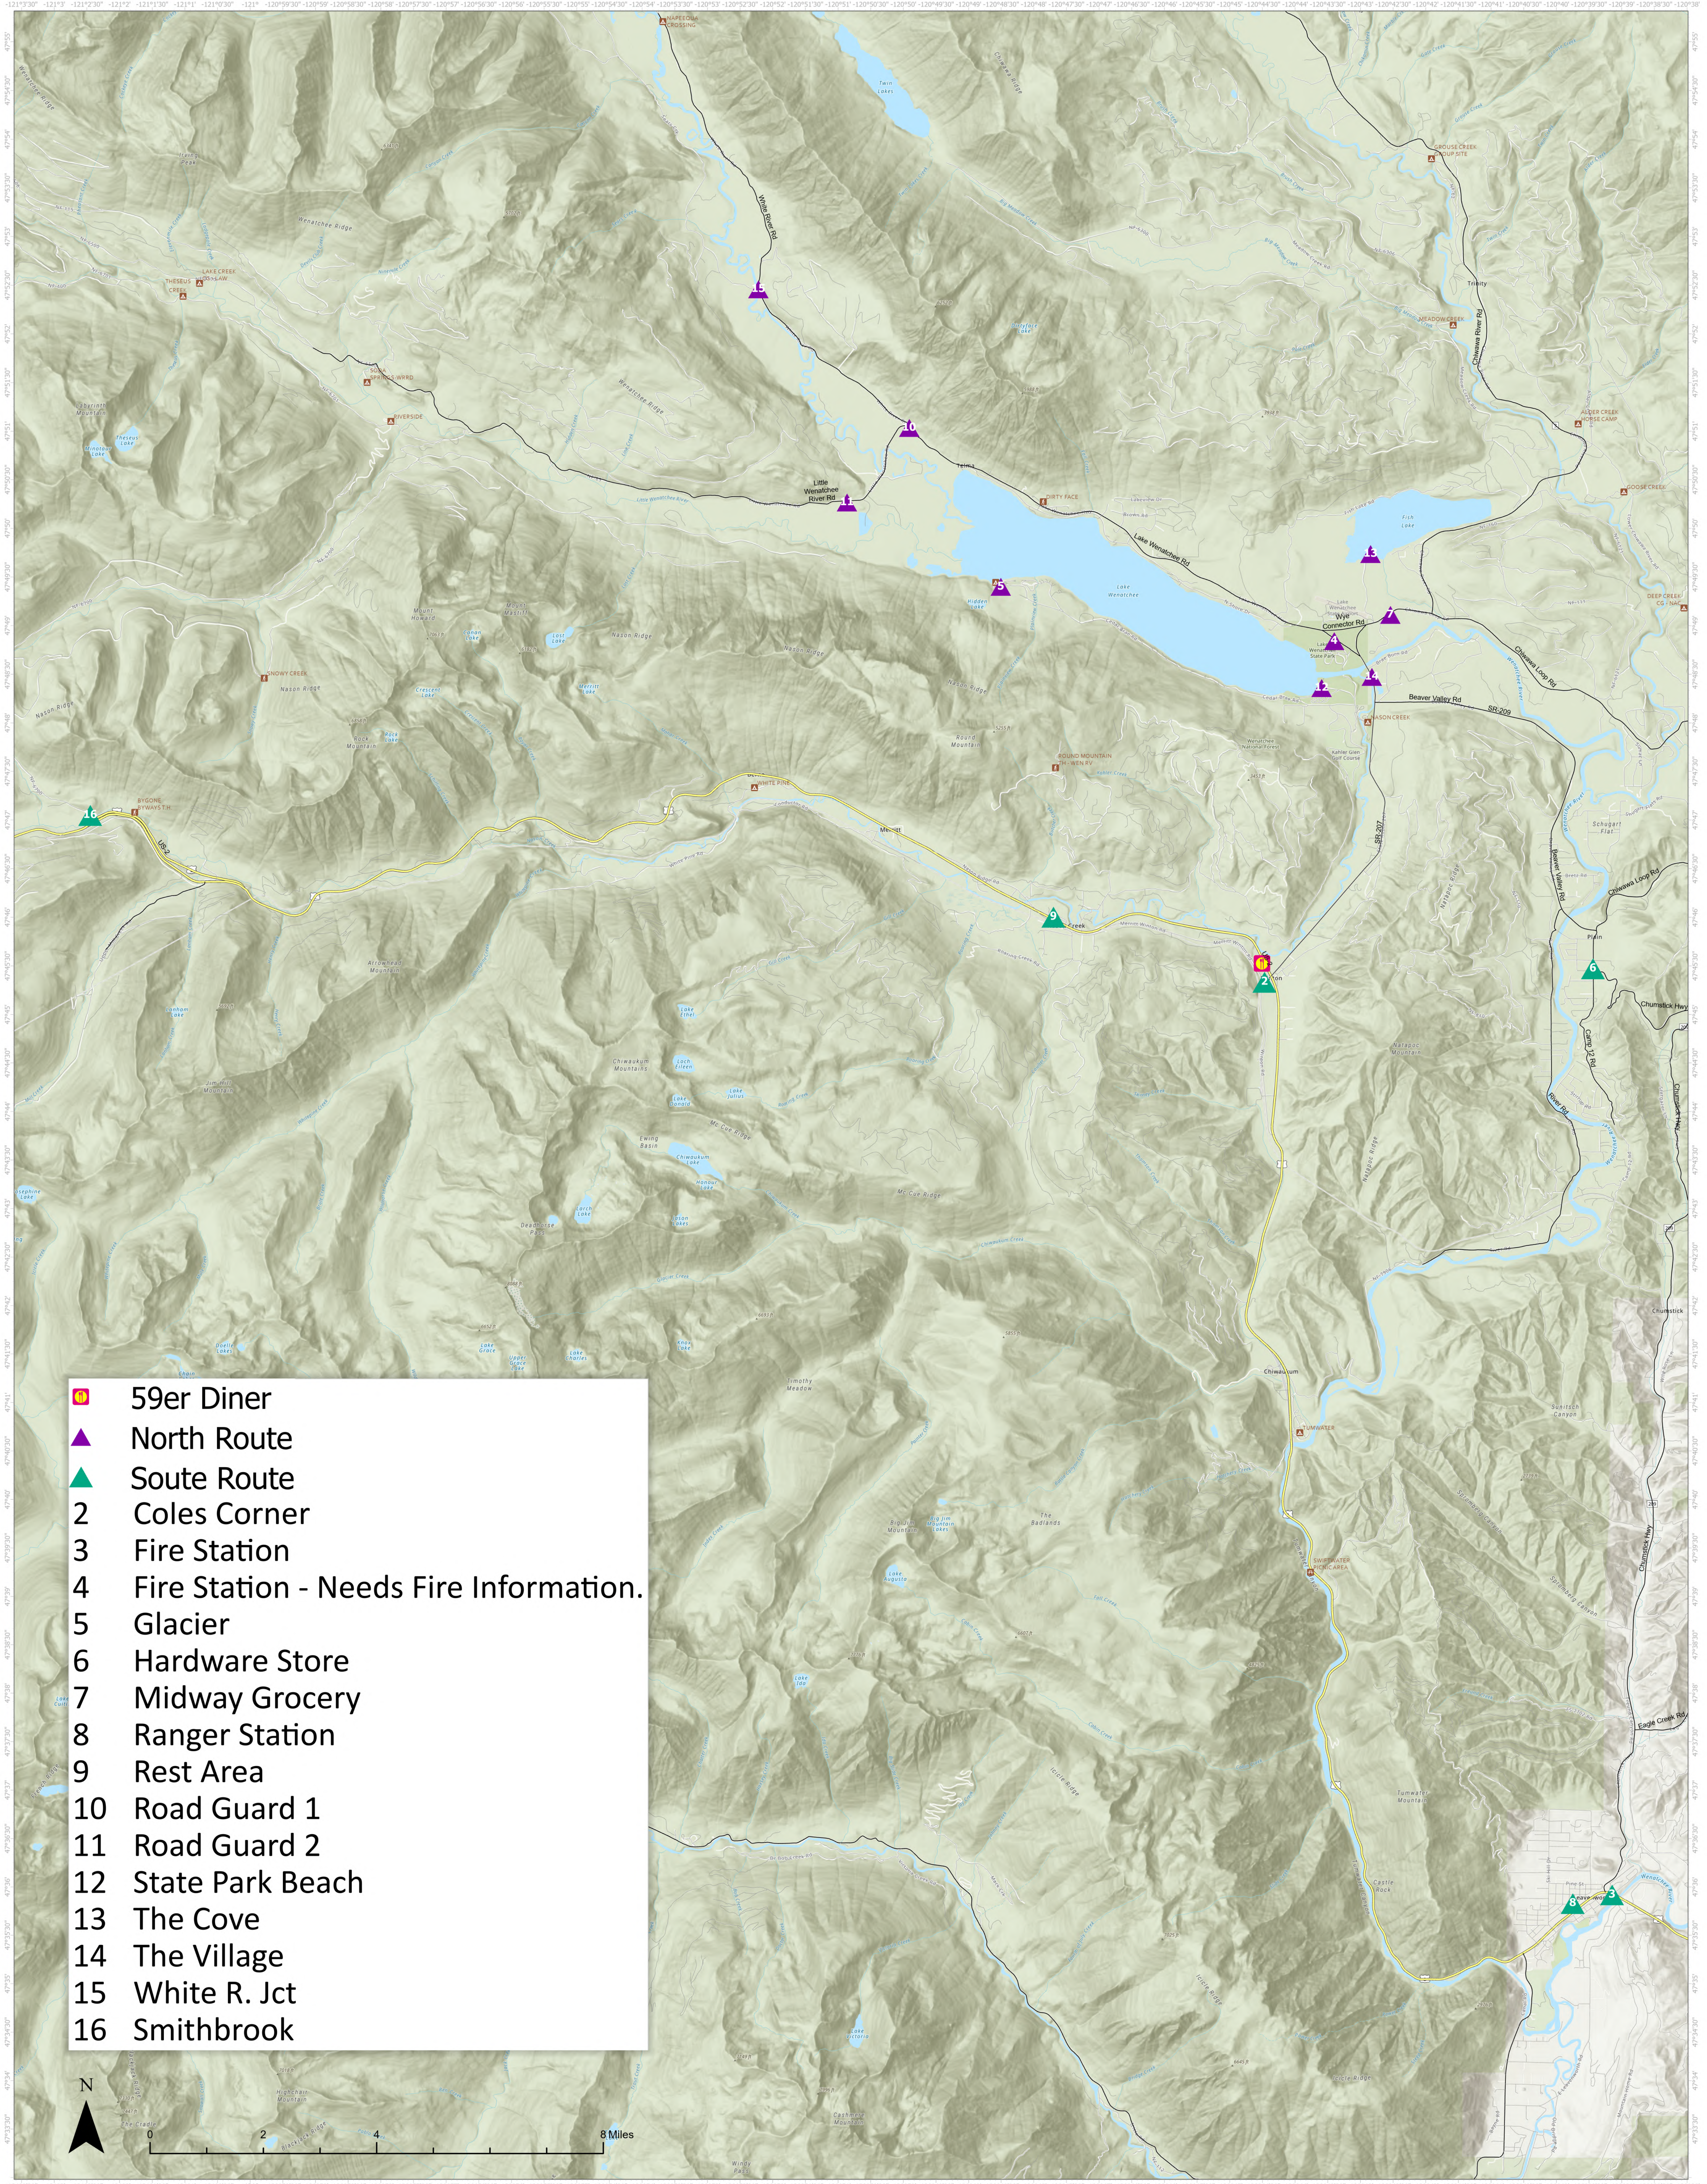

Trapline Locations

-  59er Diner
-  North Route
-  Soute Route
-  2 Coles Corner
-  3 Fire Station
-  4 Fire Station - Needs Fire Information.
-  5 Glacier
-  6 Hardware Store
-  7 Midway Grocery
-  8 Ranger Station
-  9 Rest Area
-  10 Road Guard 1
-  11 Road Guard 2
-  12 State Park Beach
-  13 The Cove
-  14 The Village
-  15 White R. Jct
-  16 Smithbrook