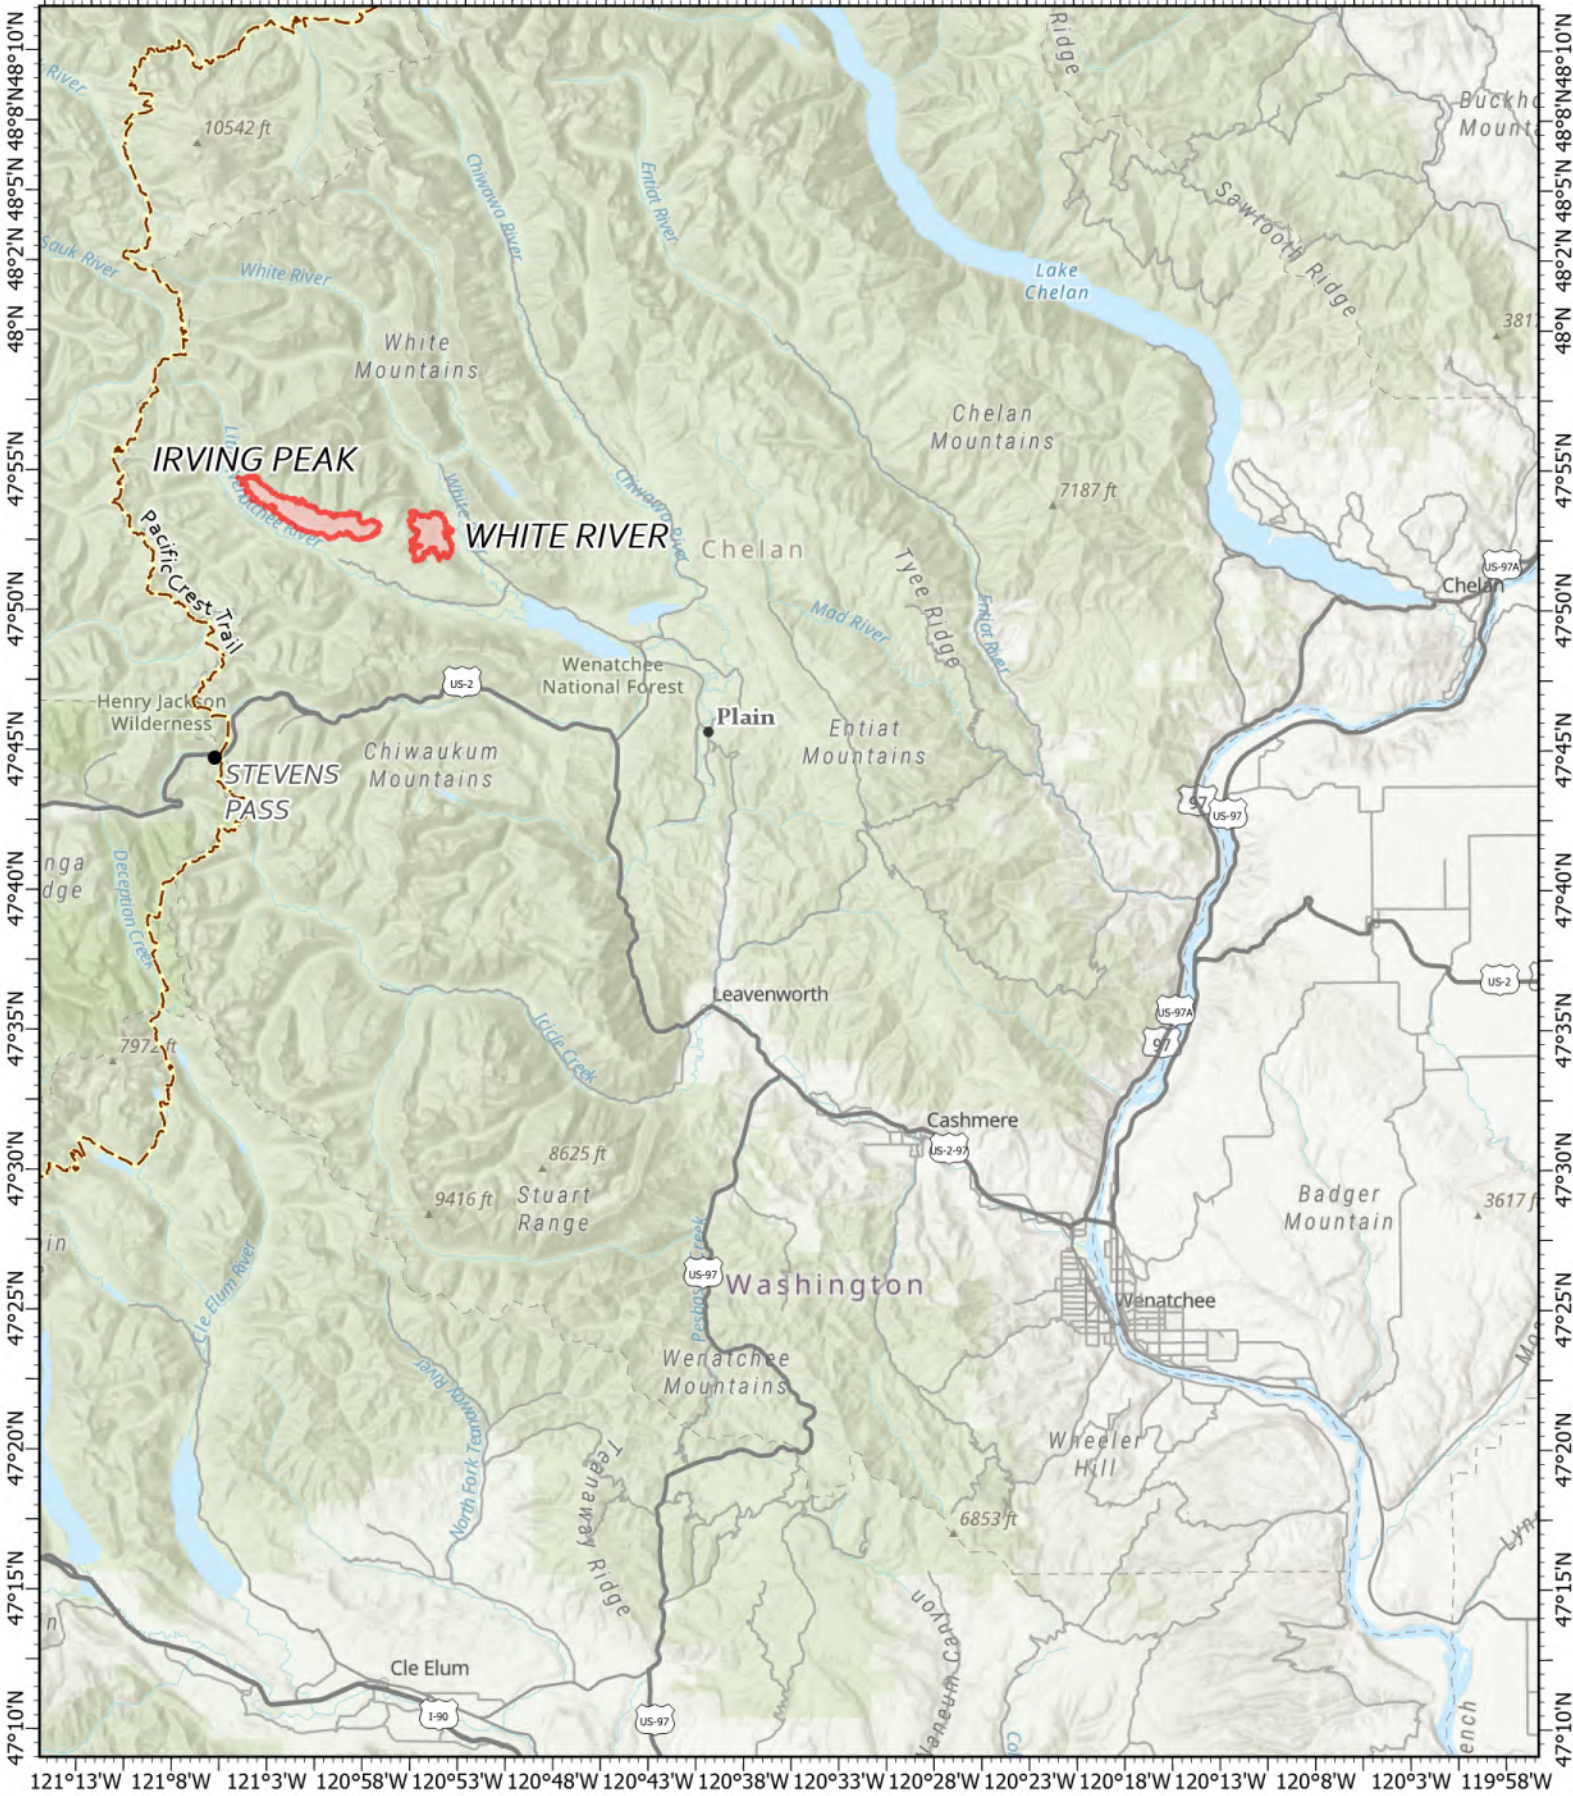

Vicinity Information

121°15'W 121°10'W 121°5'W 121°W 120°55'W 120°50'W 120°45'W 120°40'W 120°35'W 120°30'W 120°25'W 120°20'W 120°15'W 120°10'W 120°5'W 120°W

White River
 WA-OWF-000319
 1522 acres
 Acres as of 09/05/2022 2134
 Map Updated: 9/6/2022

Irving Peak
 WA-OWF-000315
 3018 acres