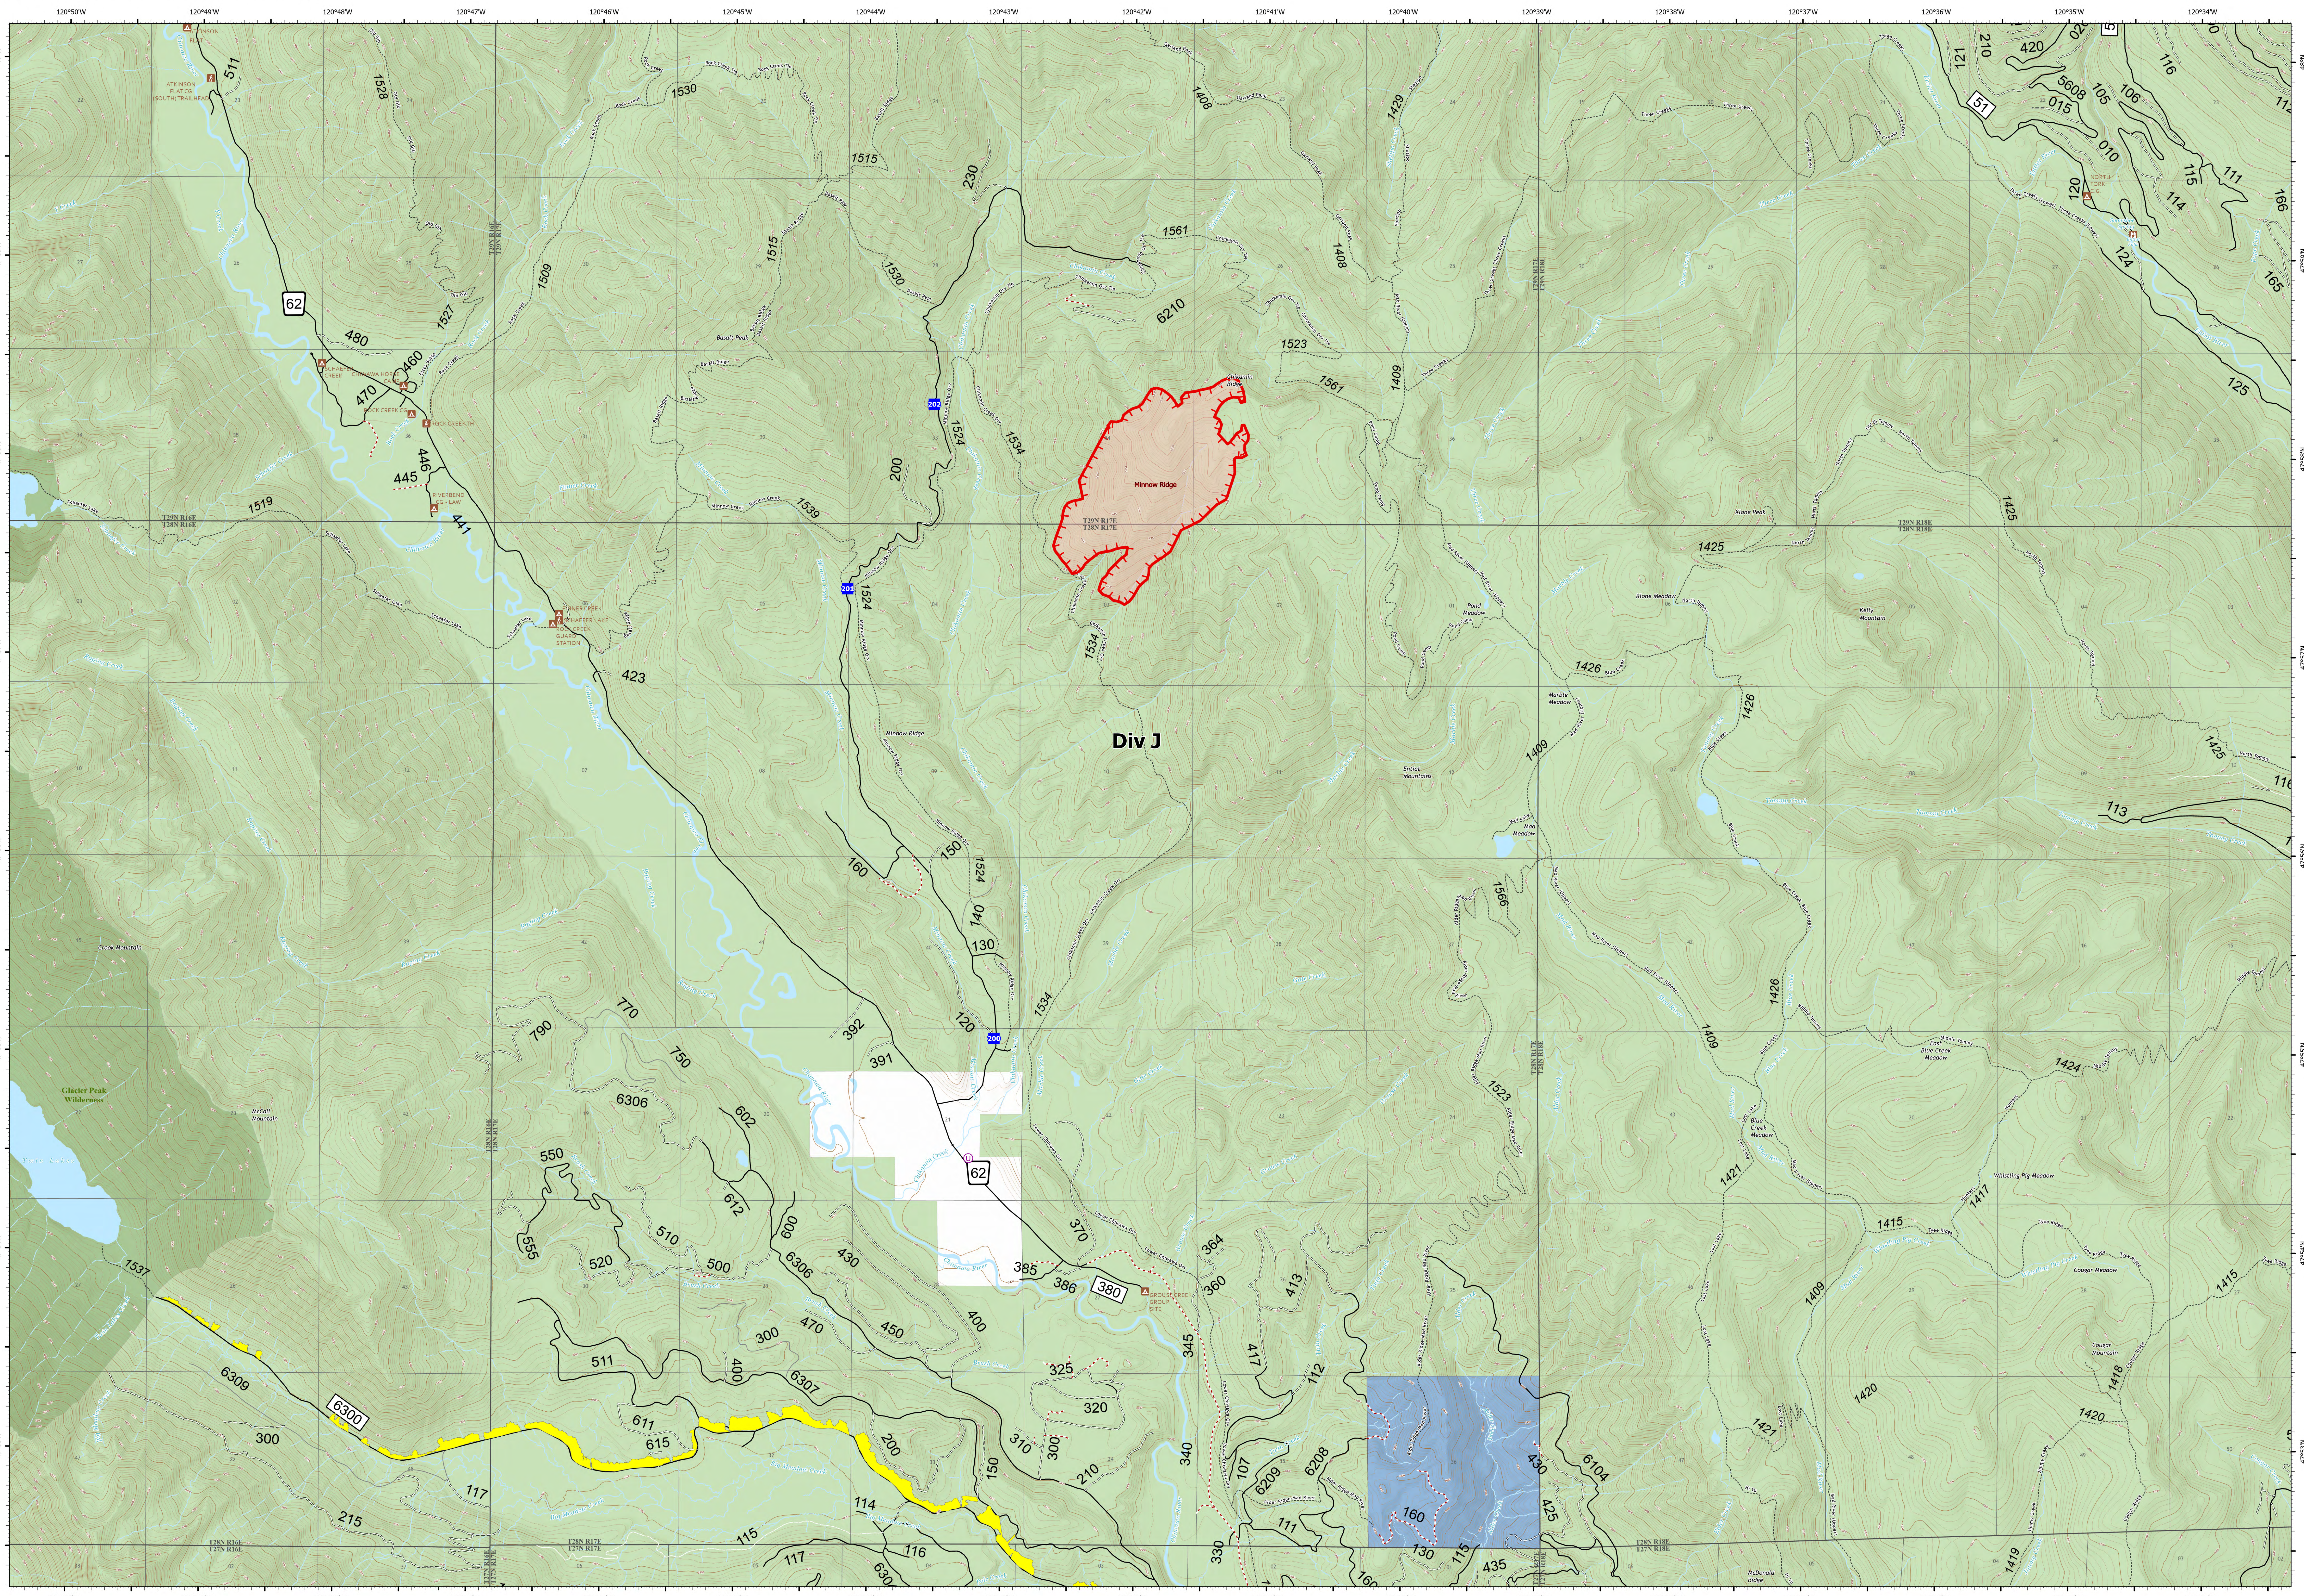

Operations - Minnow Ridge

White River WA-OWF-000319 3,184 acres	Irving Peak WA-OWF-000315 3,226 acres	Minnow Ridge WA-OWF-000479 502 acres
--	--	---

- Unimproved Landing Area
- Drop Point
- Structures
- Campground
- OBSERVATION SITE
- Trailhead
- Community Protection Line
- Wilderness
- U.S. Forest Service
- Private
- State

Acres as of 9/13/22 1127 PDT
Map Updated: 9/13/2022 3:49 PM