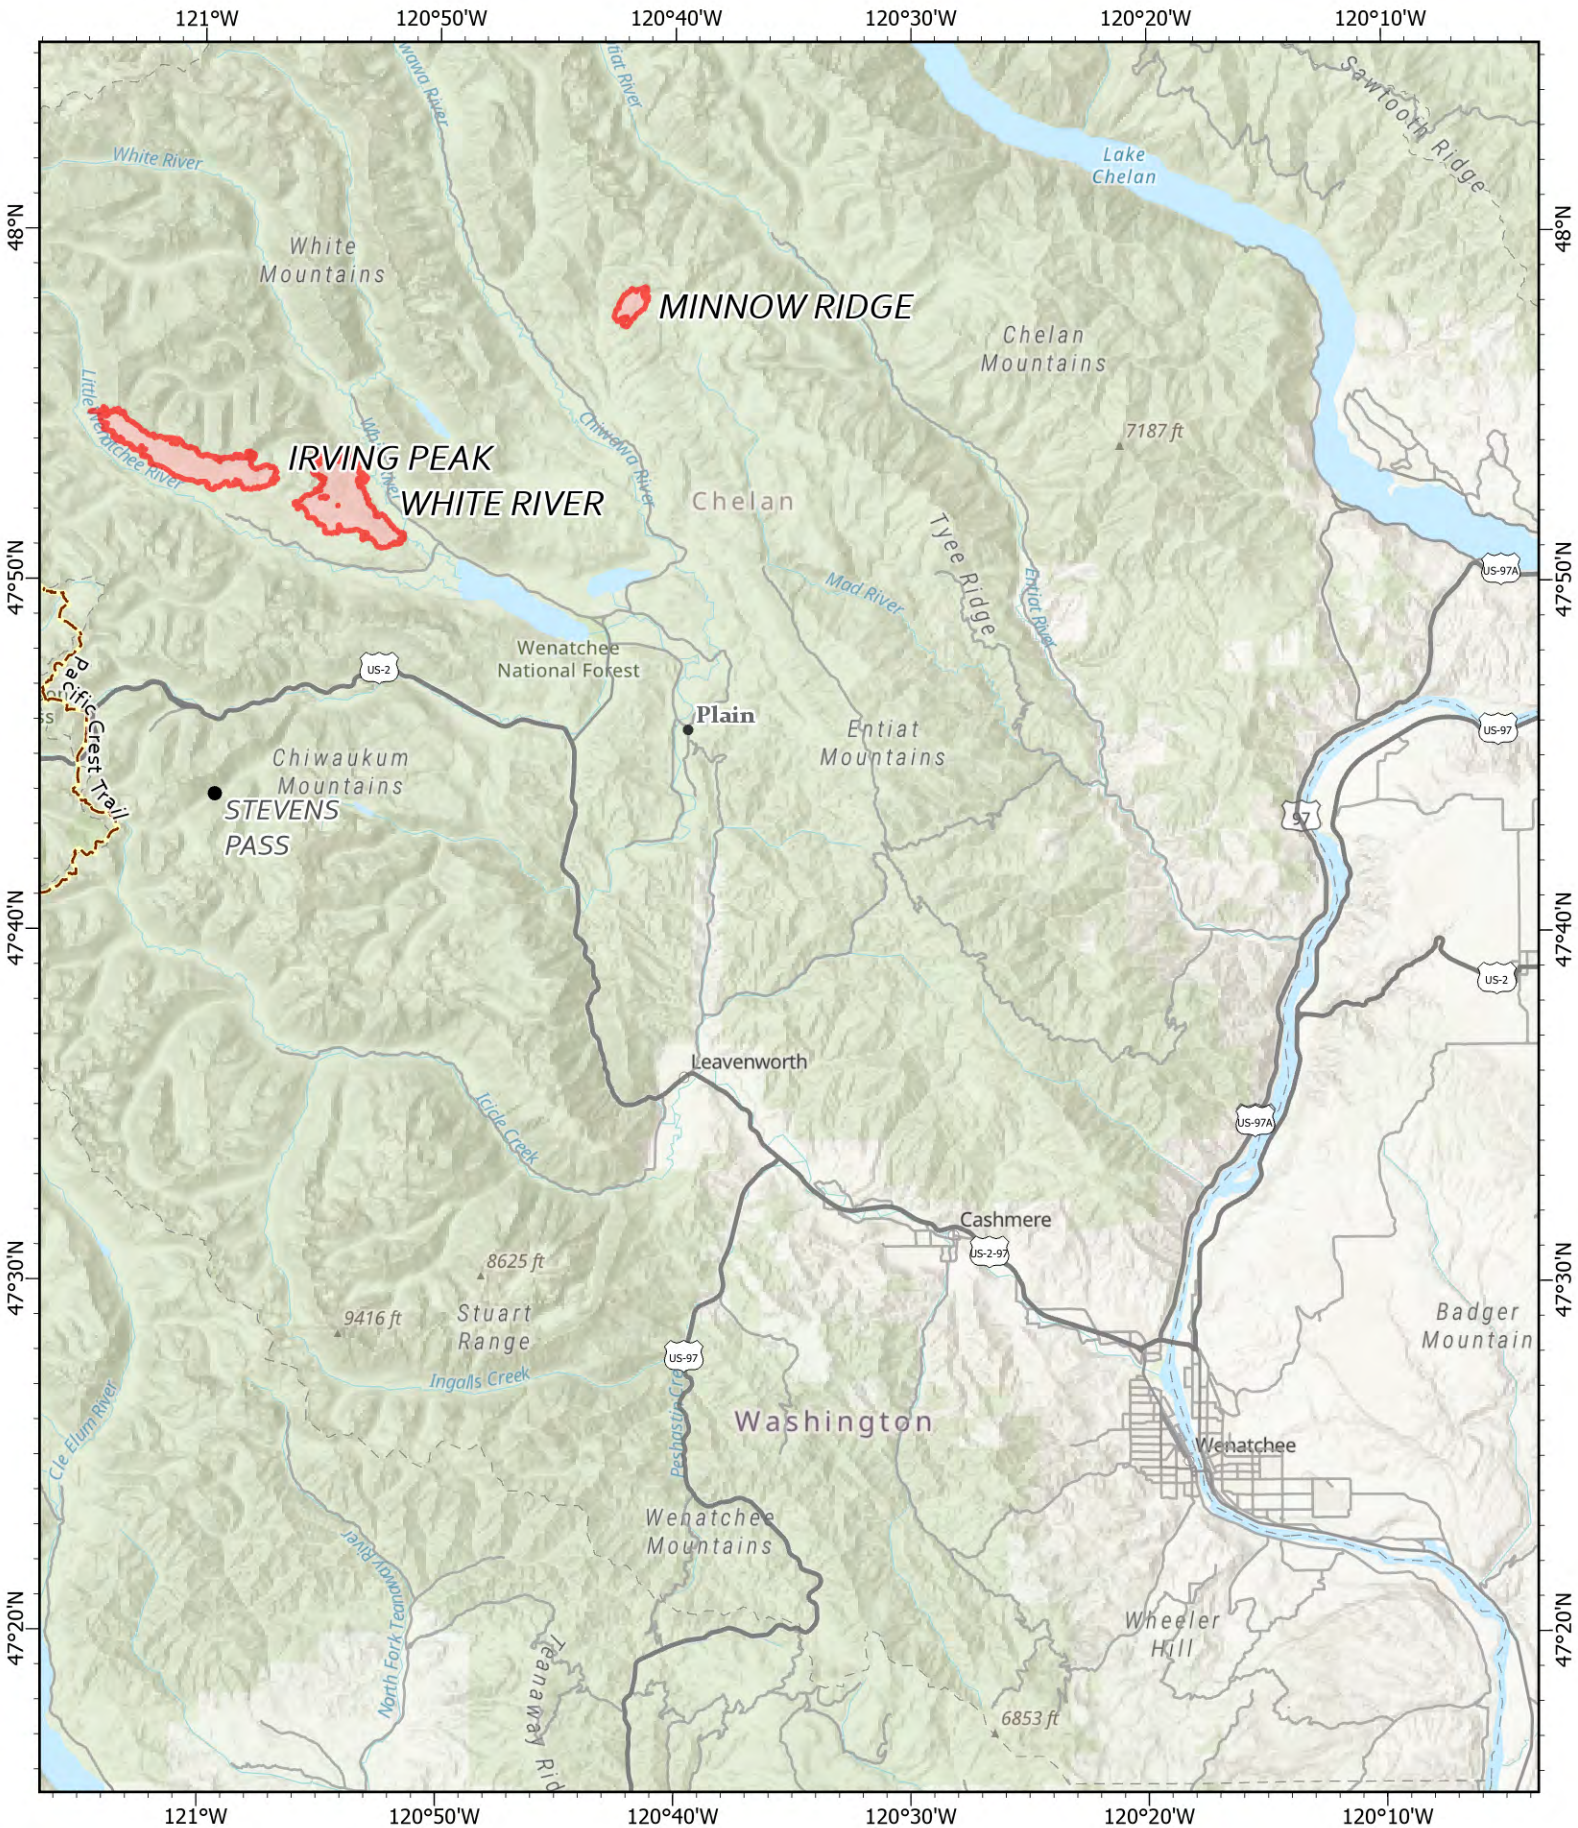

Vicinity Information

White River
WA-OWF-000319
3,184 acres

Irving Peak
WA-OWF-000315
3,226 acres

Minnow Ridge
WA-OWF-000479
502 acres

Acres as of 9/13/22 1127 PDT

Miles 0 5 10