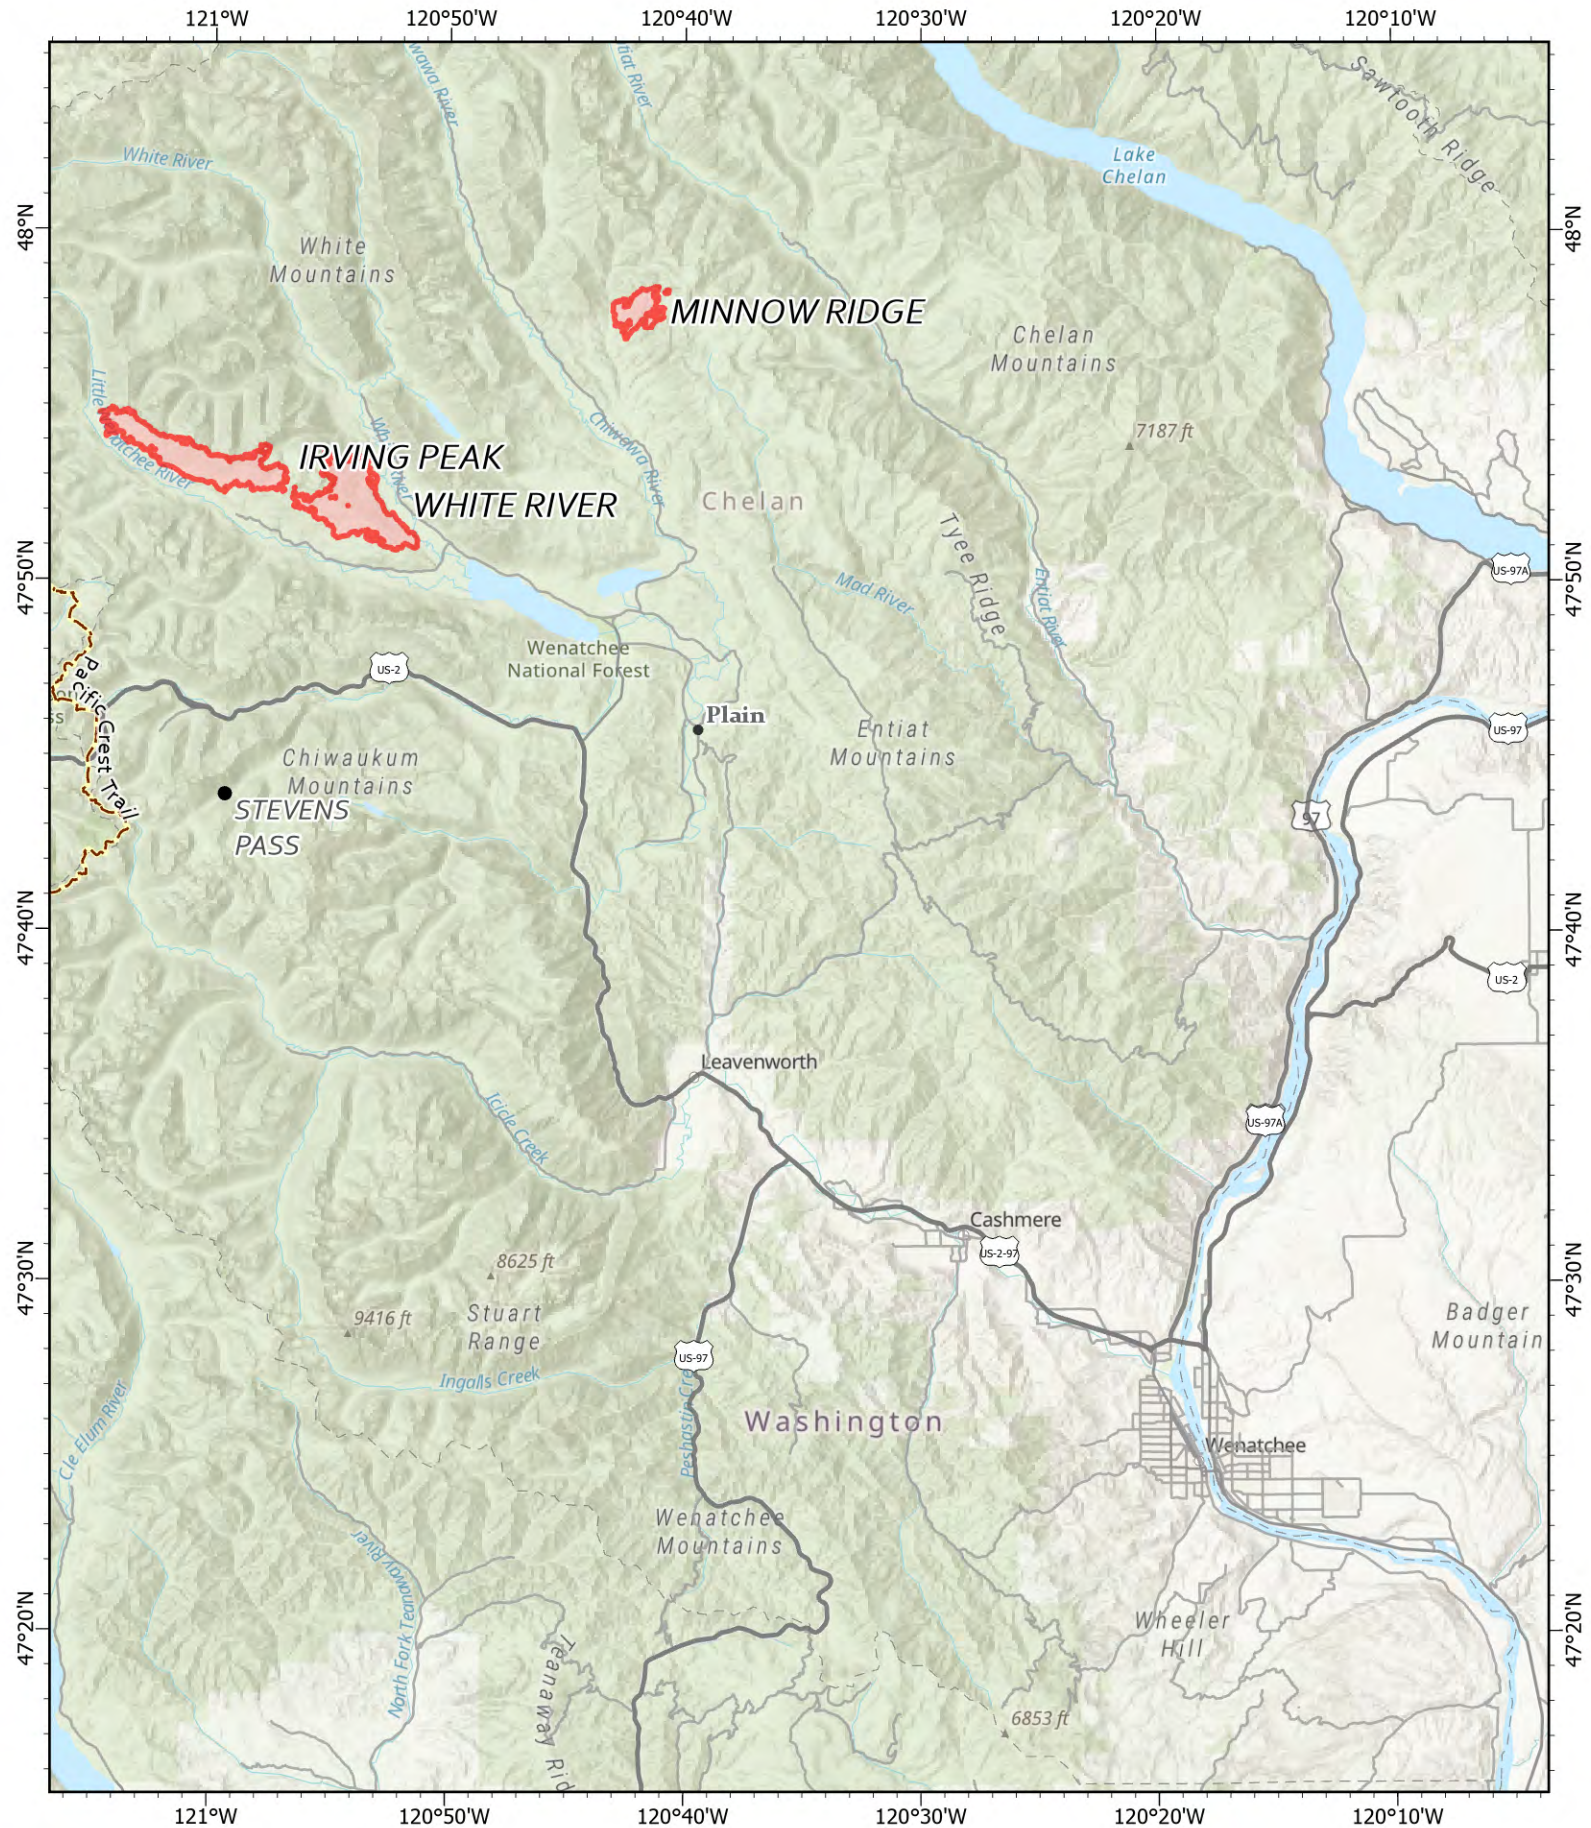

Vicinity Information

White River
WA-OWF-000319
3,605 acres

Irving Peak
WA-OWF-000315
3,487 acres

Minnow Ridge
WA-OWF-000479
932 acres

Acres as of 9/20/22 2002

Miles 0 5 10