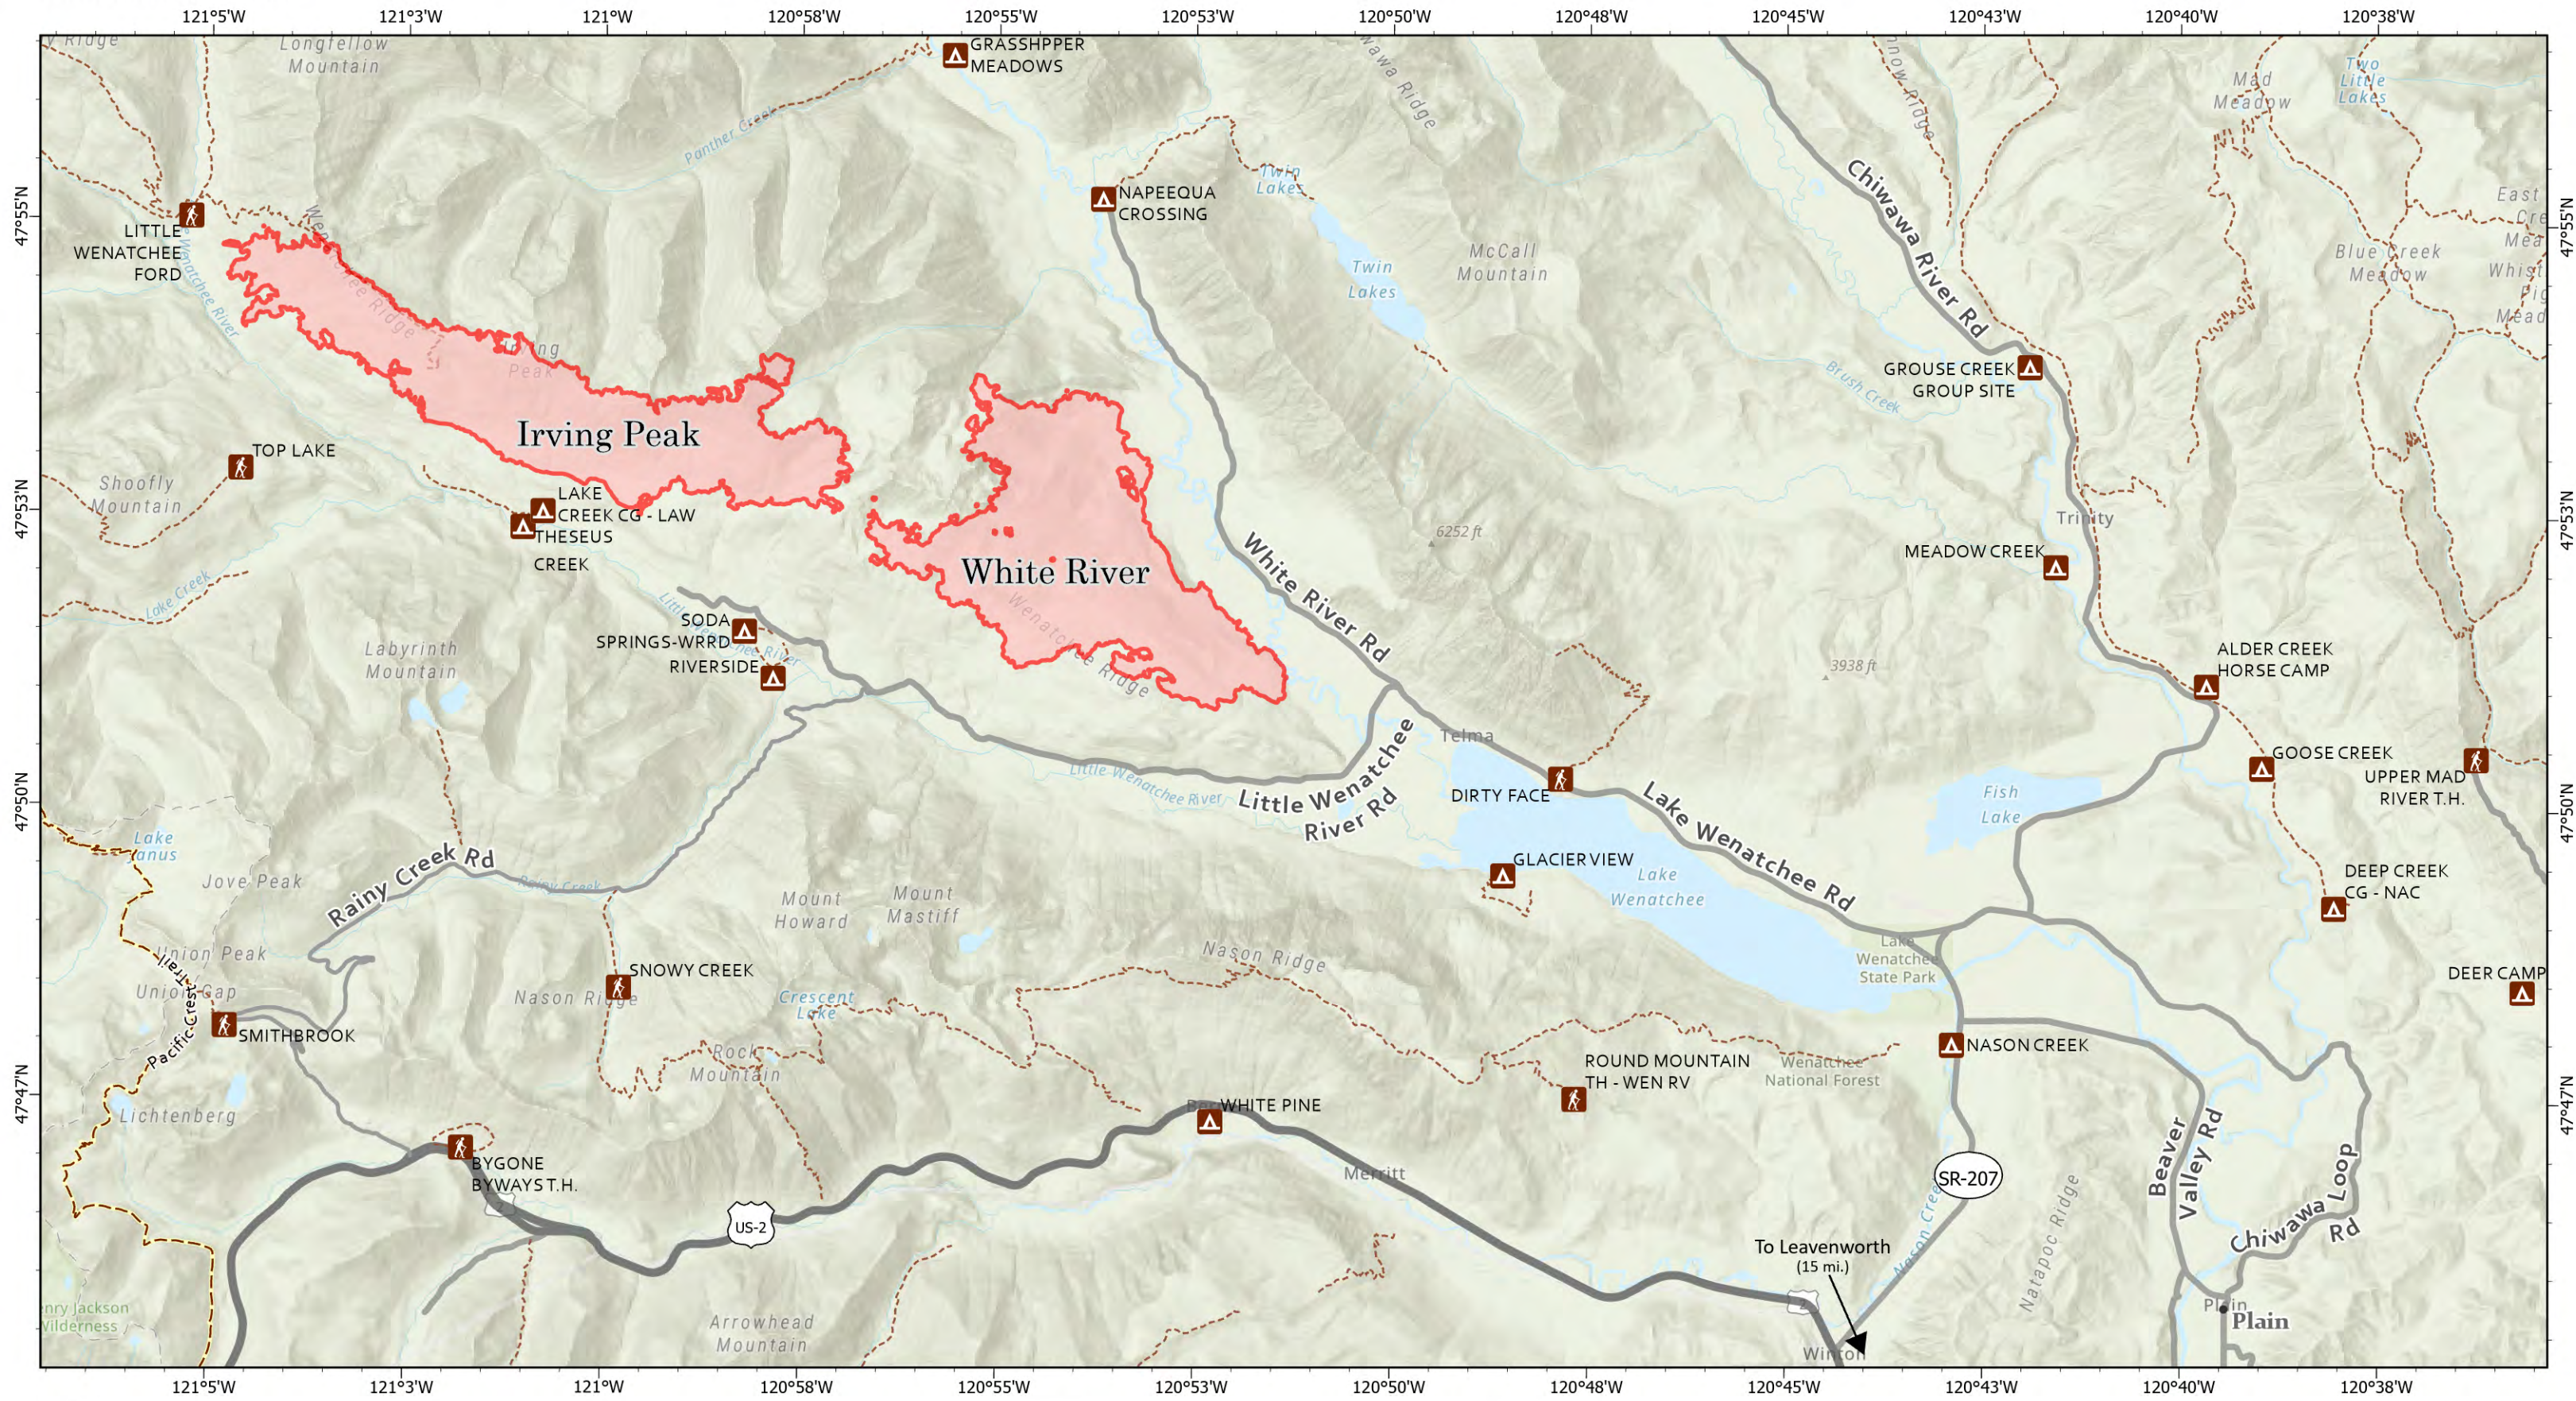

Fire Information

White River
WA-OWF-000319
 3,605 acres
 Acres as of 9/20/22 2002
 Map Updated: 9/21/2022

Irving Peak
WA-OWF-000315
 3,487 acres

-  Interstate or US Highway
-  State Highway or Major Arterial Collector
-  Arterial or Collector
-  Trail
-  Pacific Crest Trail
-  Campground
-  Trailhead