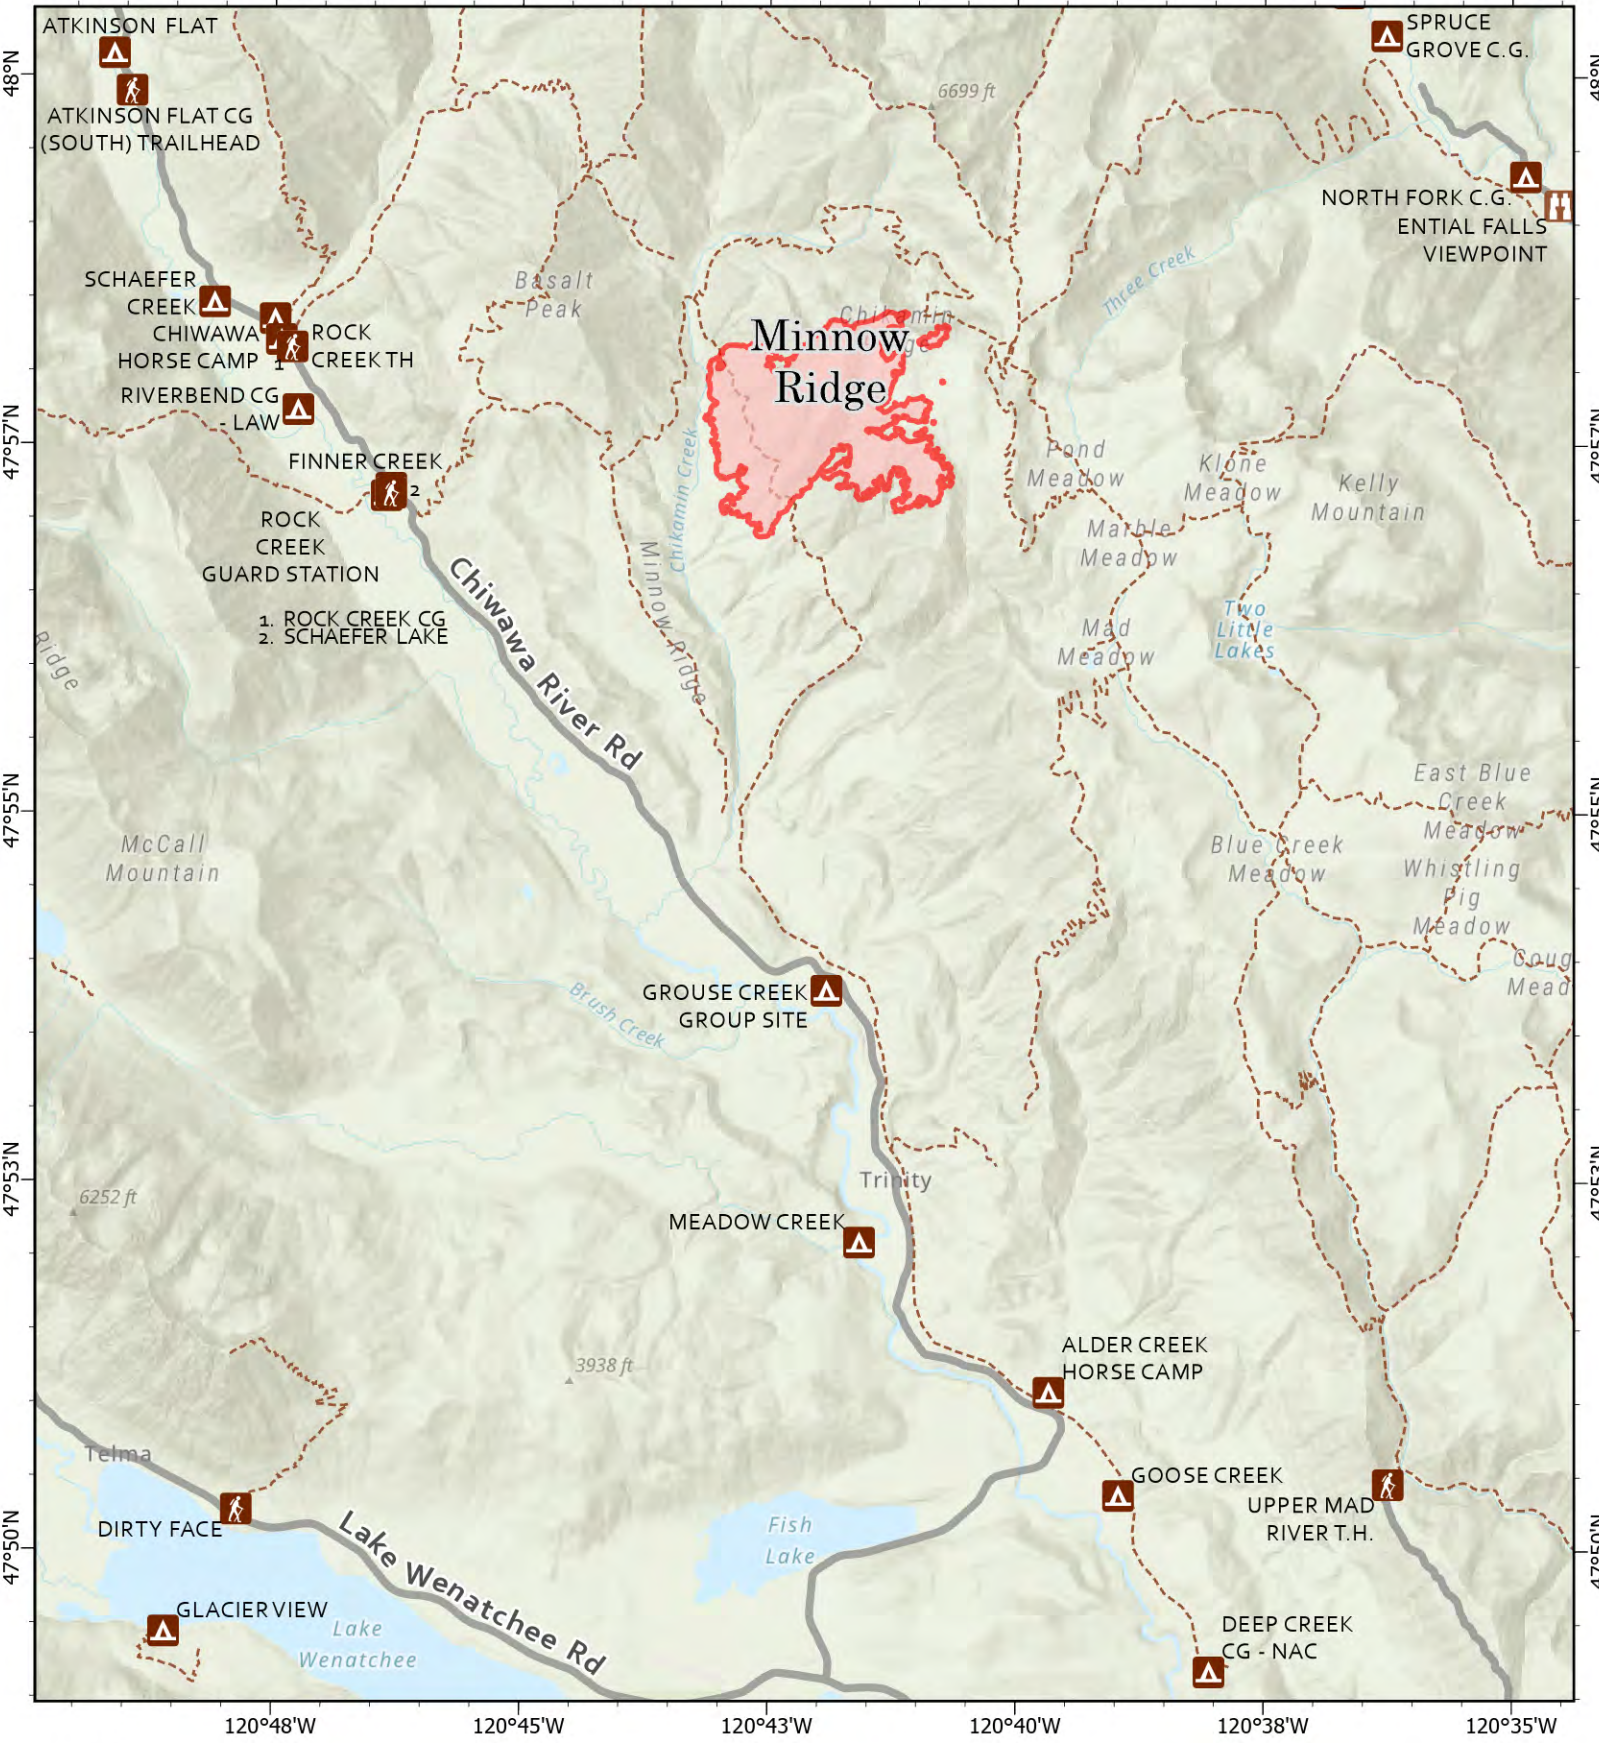

Fire Information

120°48'W 120°45'W 120°43'W 120°40'W 120°38'W 120°35'W

Minnow Ridge WA-OWF-000479

1220 acres
 Acres as of 9/22/22 1126 PDT
 Map Updated: 9/23/2022