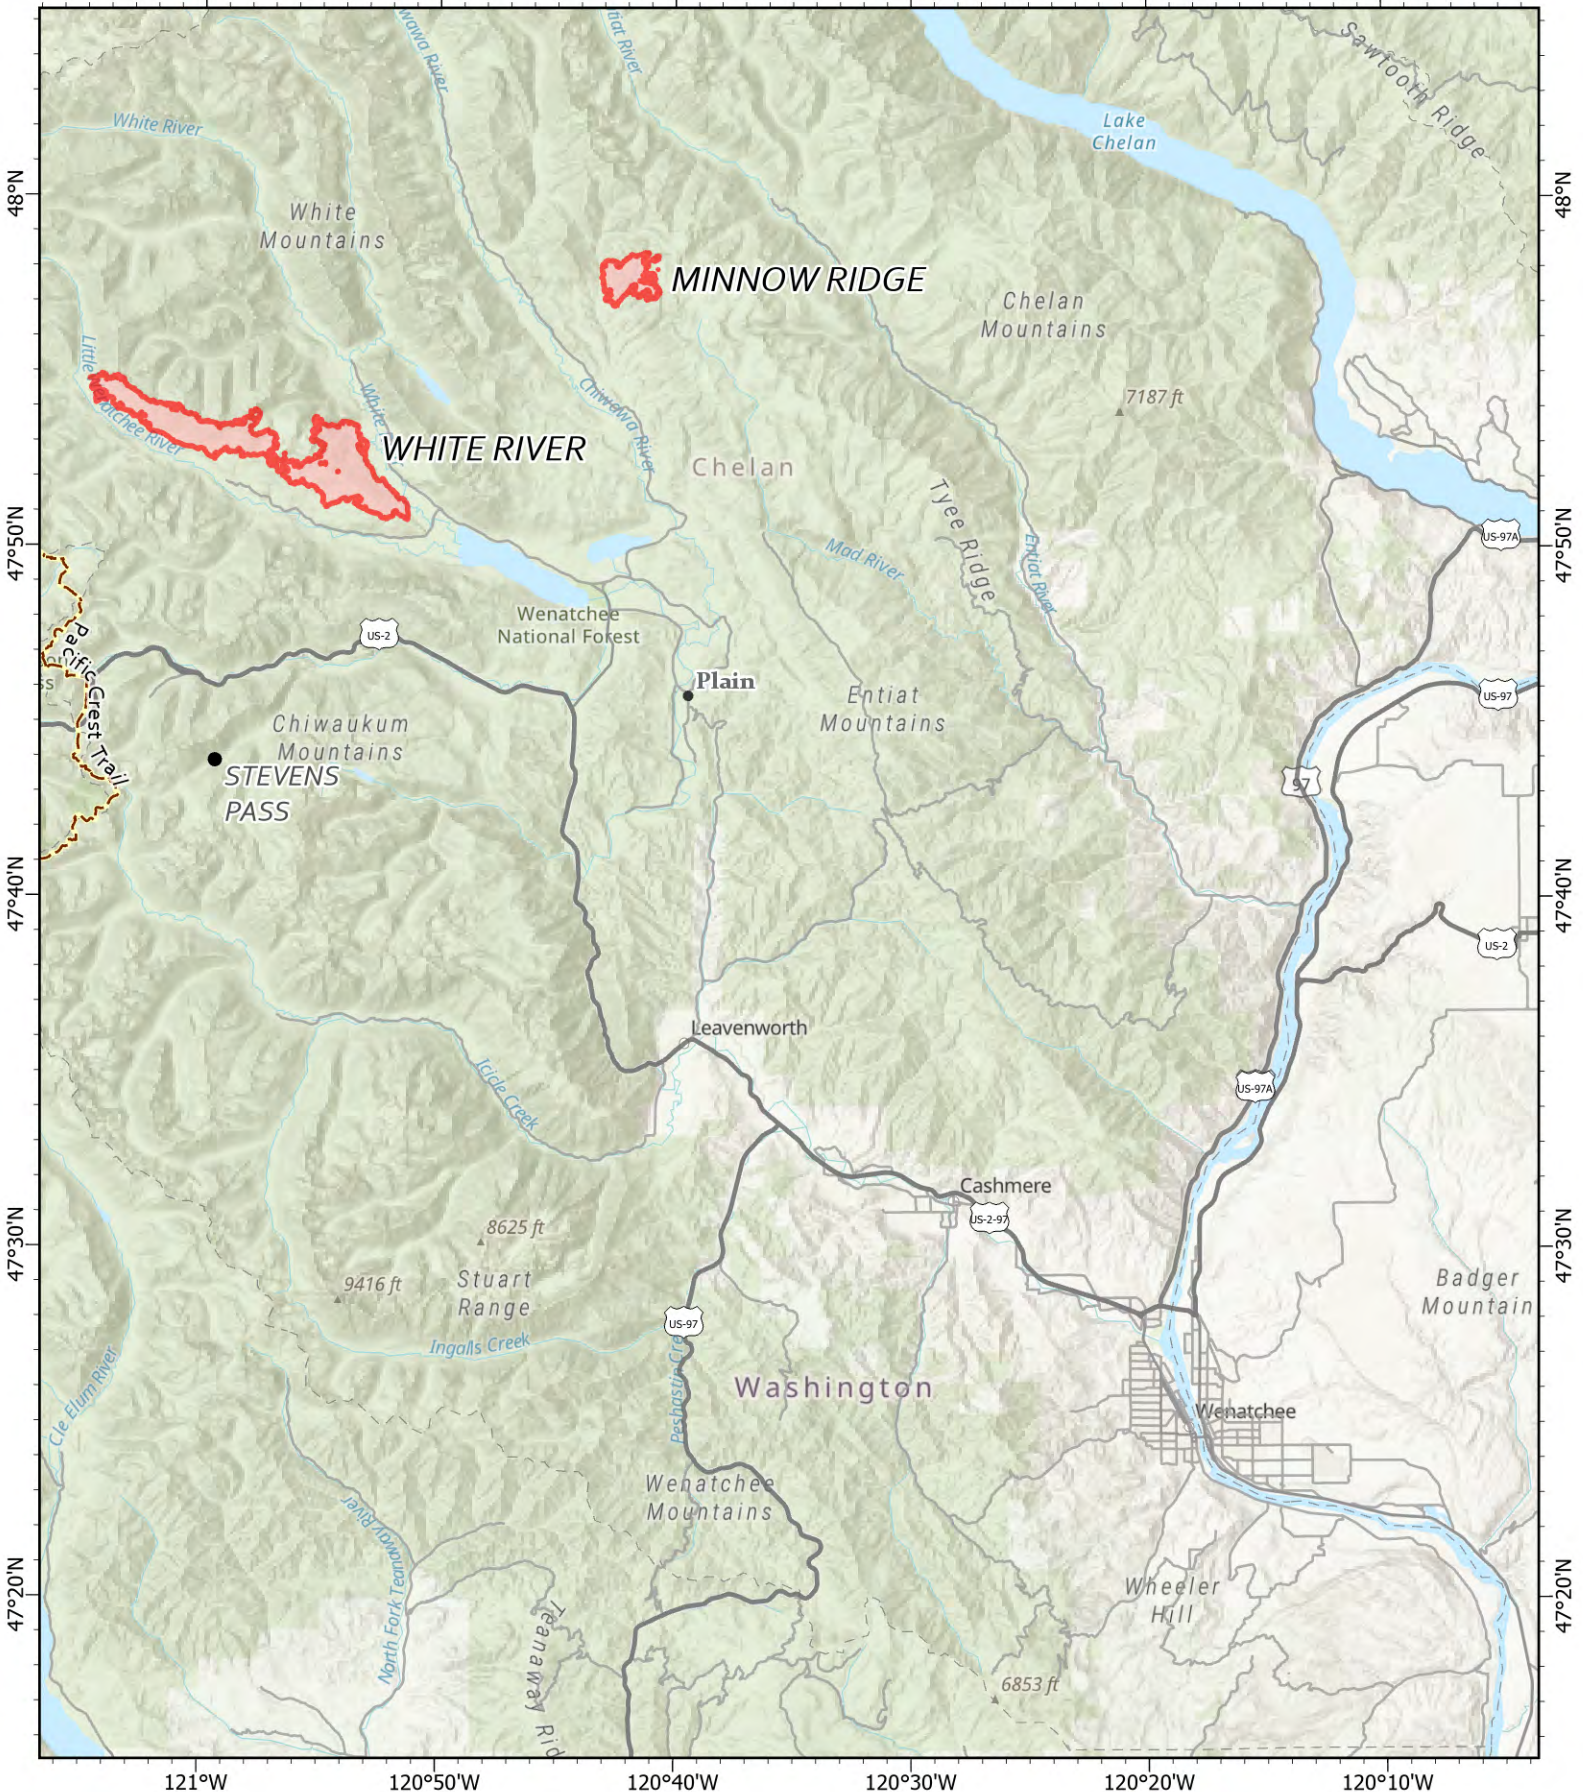

Vicinity Information

121°W 120°50'W 120°40'W 120°30'W 120°20'W 120°10'W

47°50'N

47°40'N

47°30'N

47°20'N

48°N

47°50'N

47°40'N

47°30'N

47°20'N

121°W

120°50'W

120°40'W

120°30'W

120°20'W

120°10'W

White River
WA-OWF-000319

7,439 acres

Acres as of 9/22/22 1126 PDT

Minnow Ridge
WA-OWF-000479

1220 acres

Miles

0 5 10