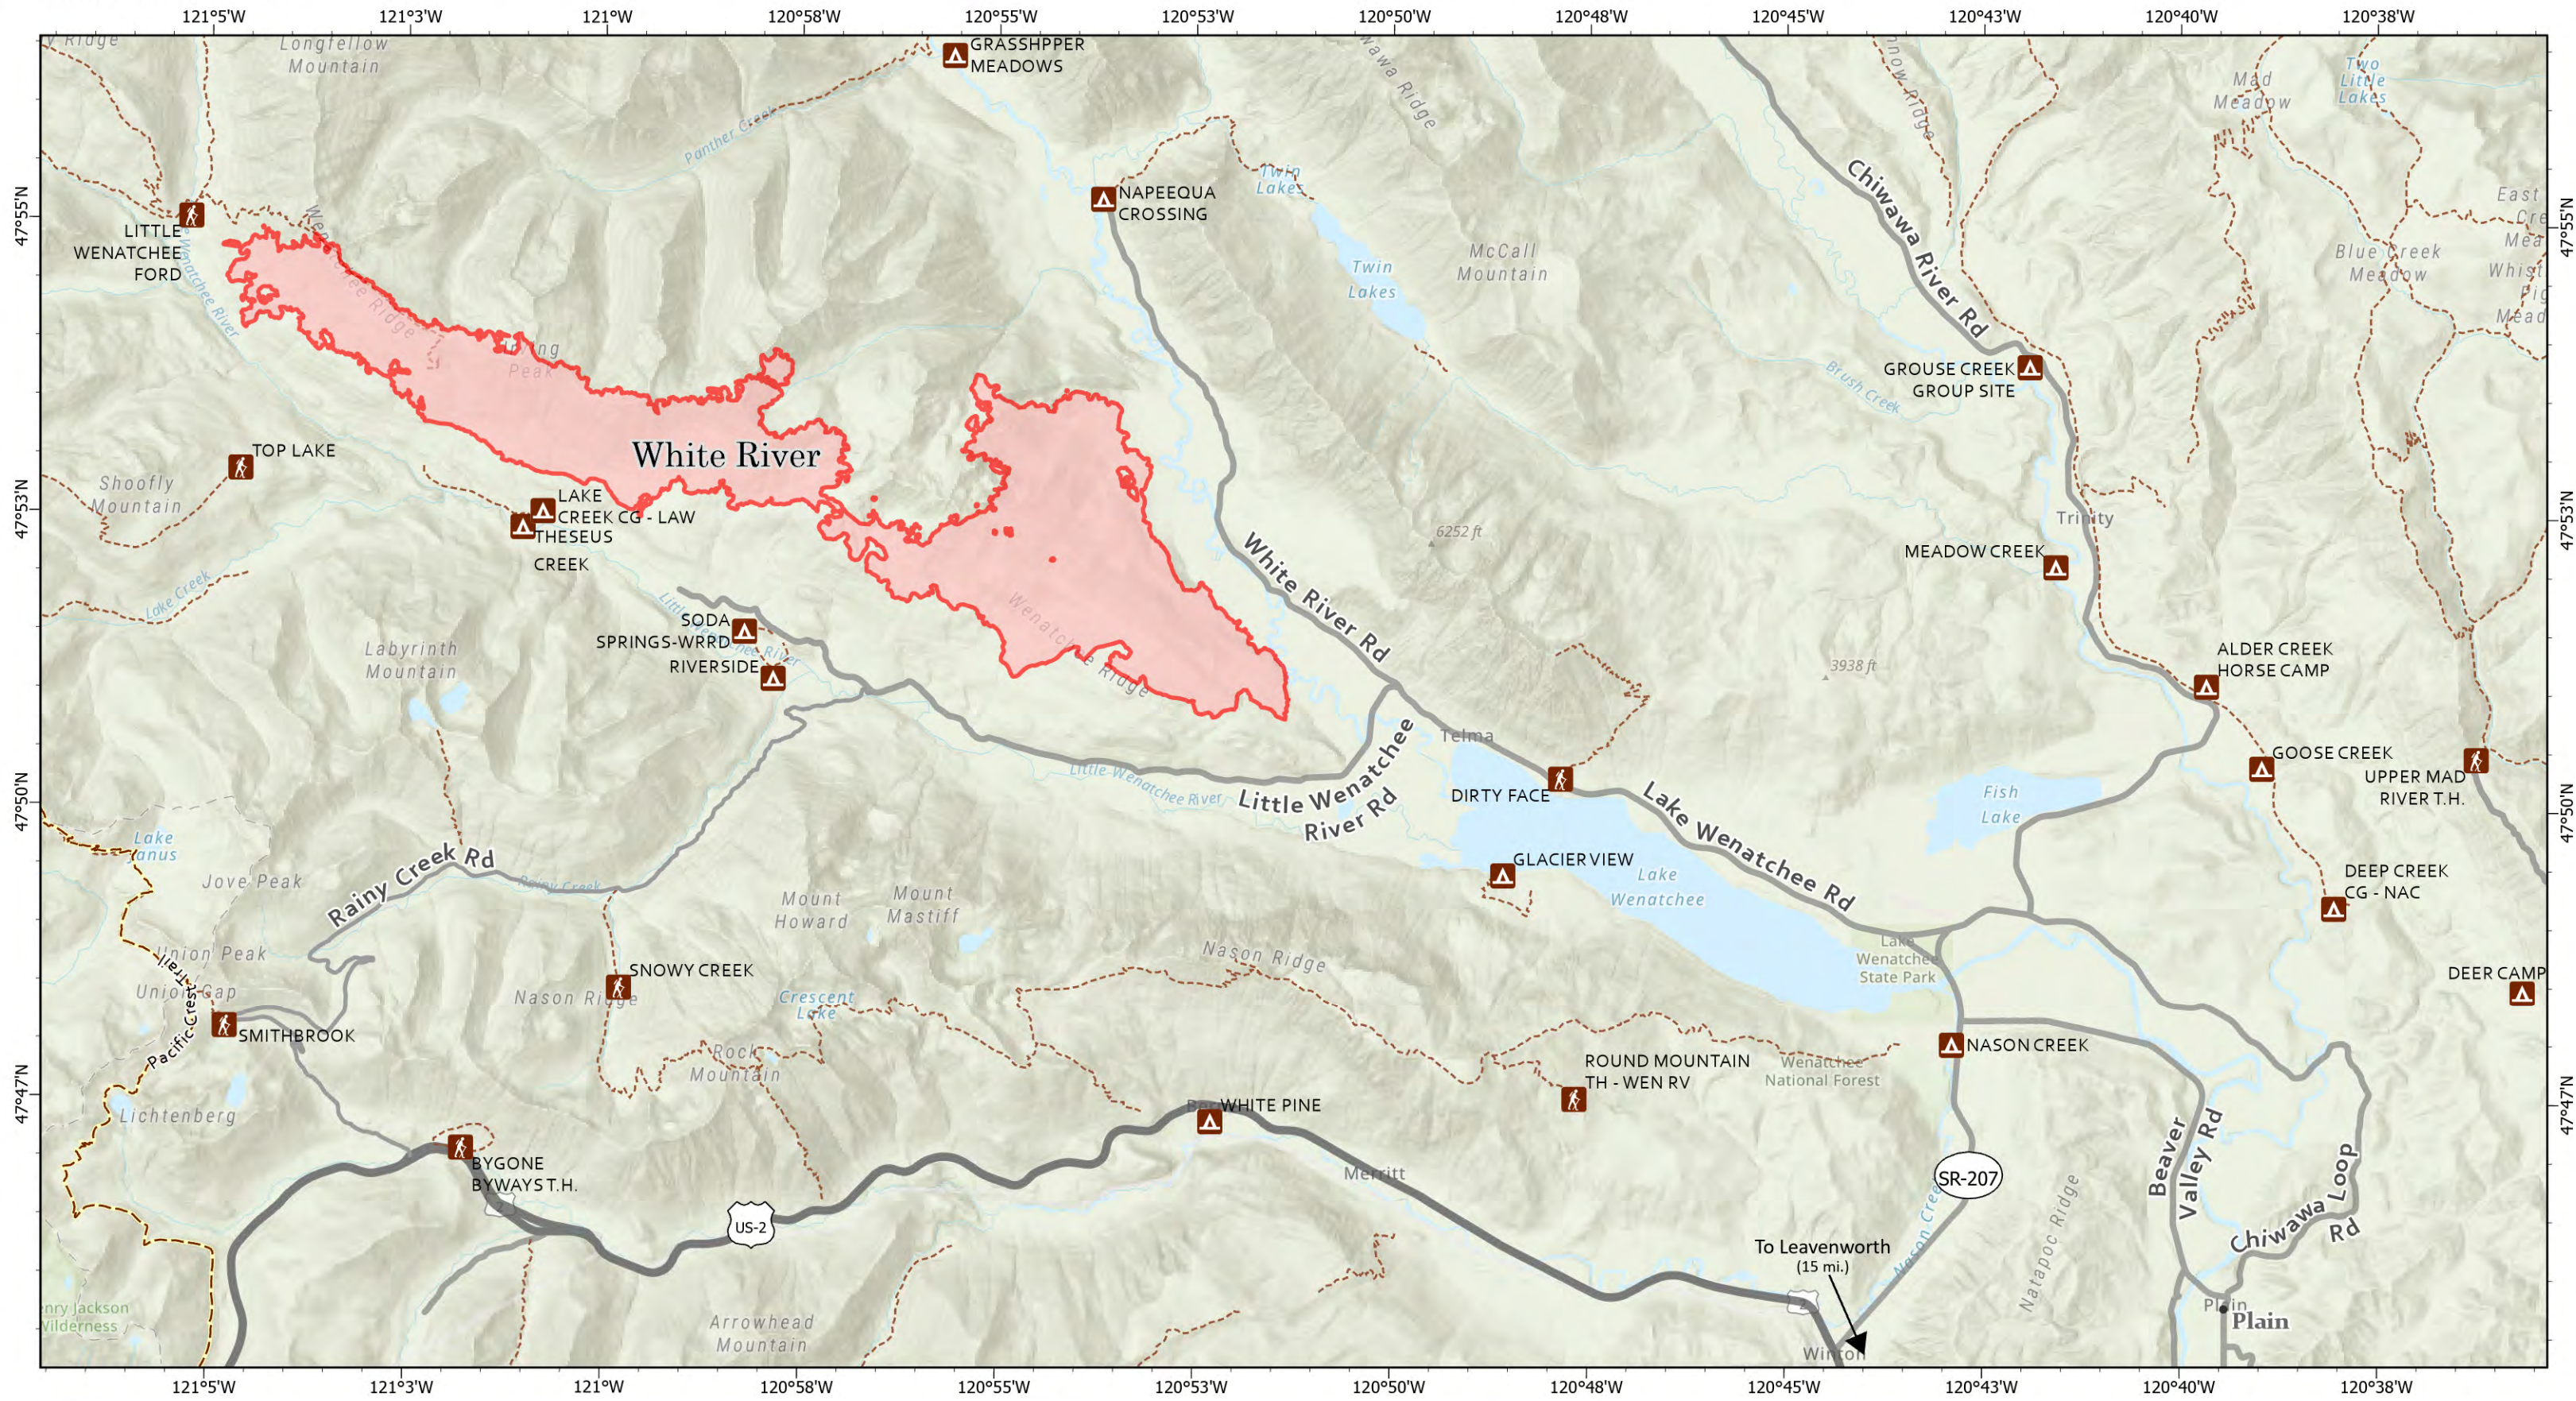

Fire Information

White River WA-OWF-000319

7,439 acres
Acres as of 9/22/22 1126 PDT
Map Updated: 9/23/2022

-  Interstate or US Highway
-  State Highway or Major Arterial Collector
-  Arterial or Collector
-  Trail
-  Pacific Crest Trail
-  Campground
-  Trailhead