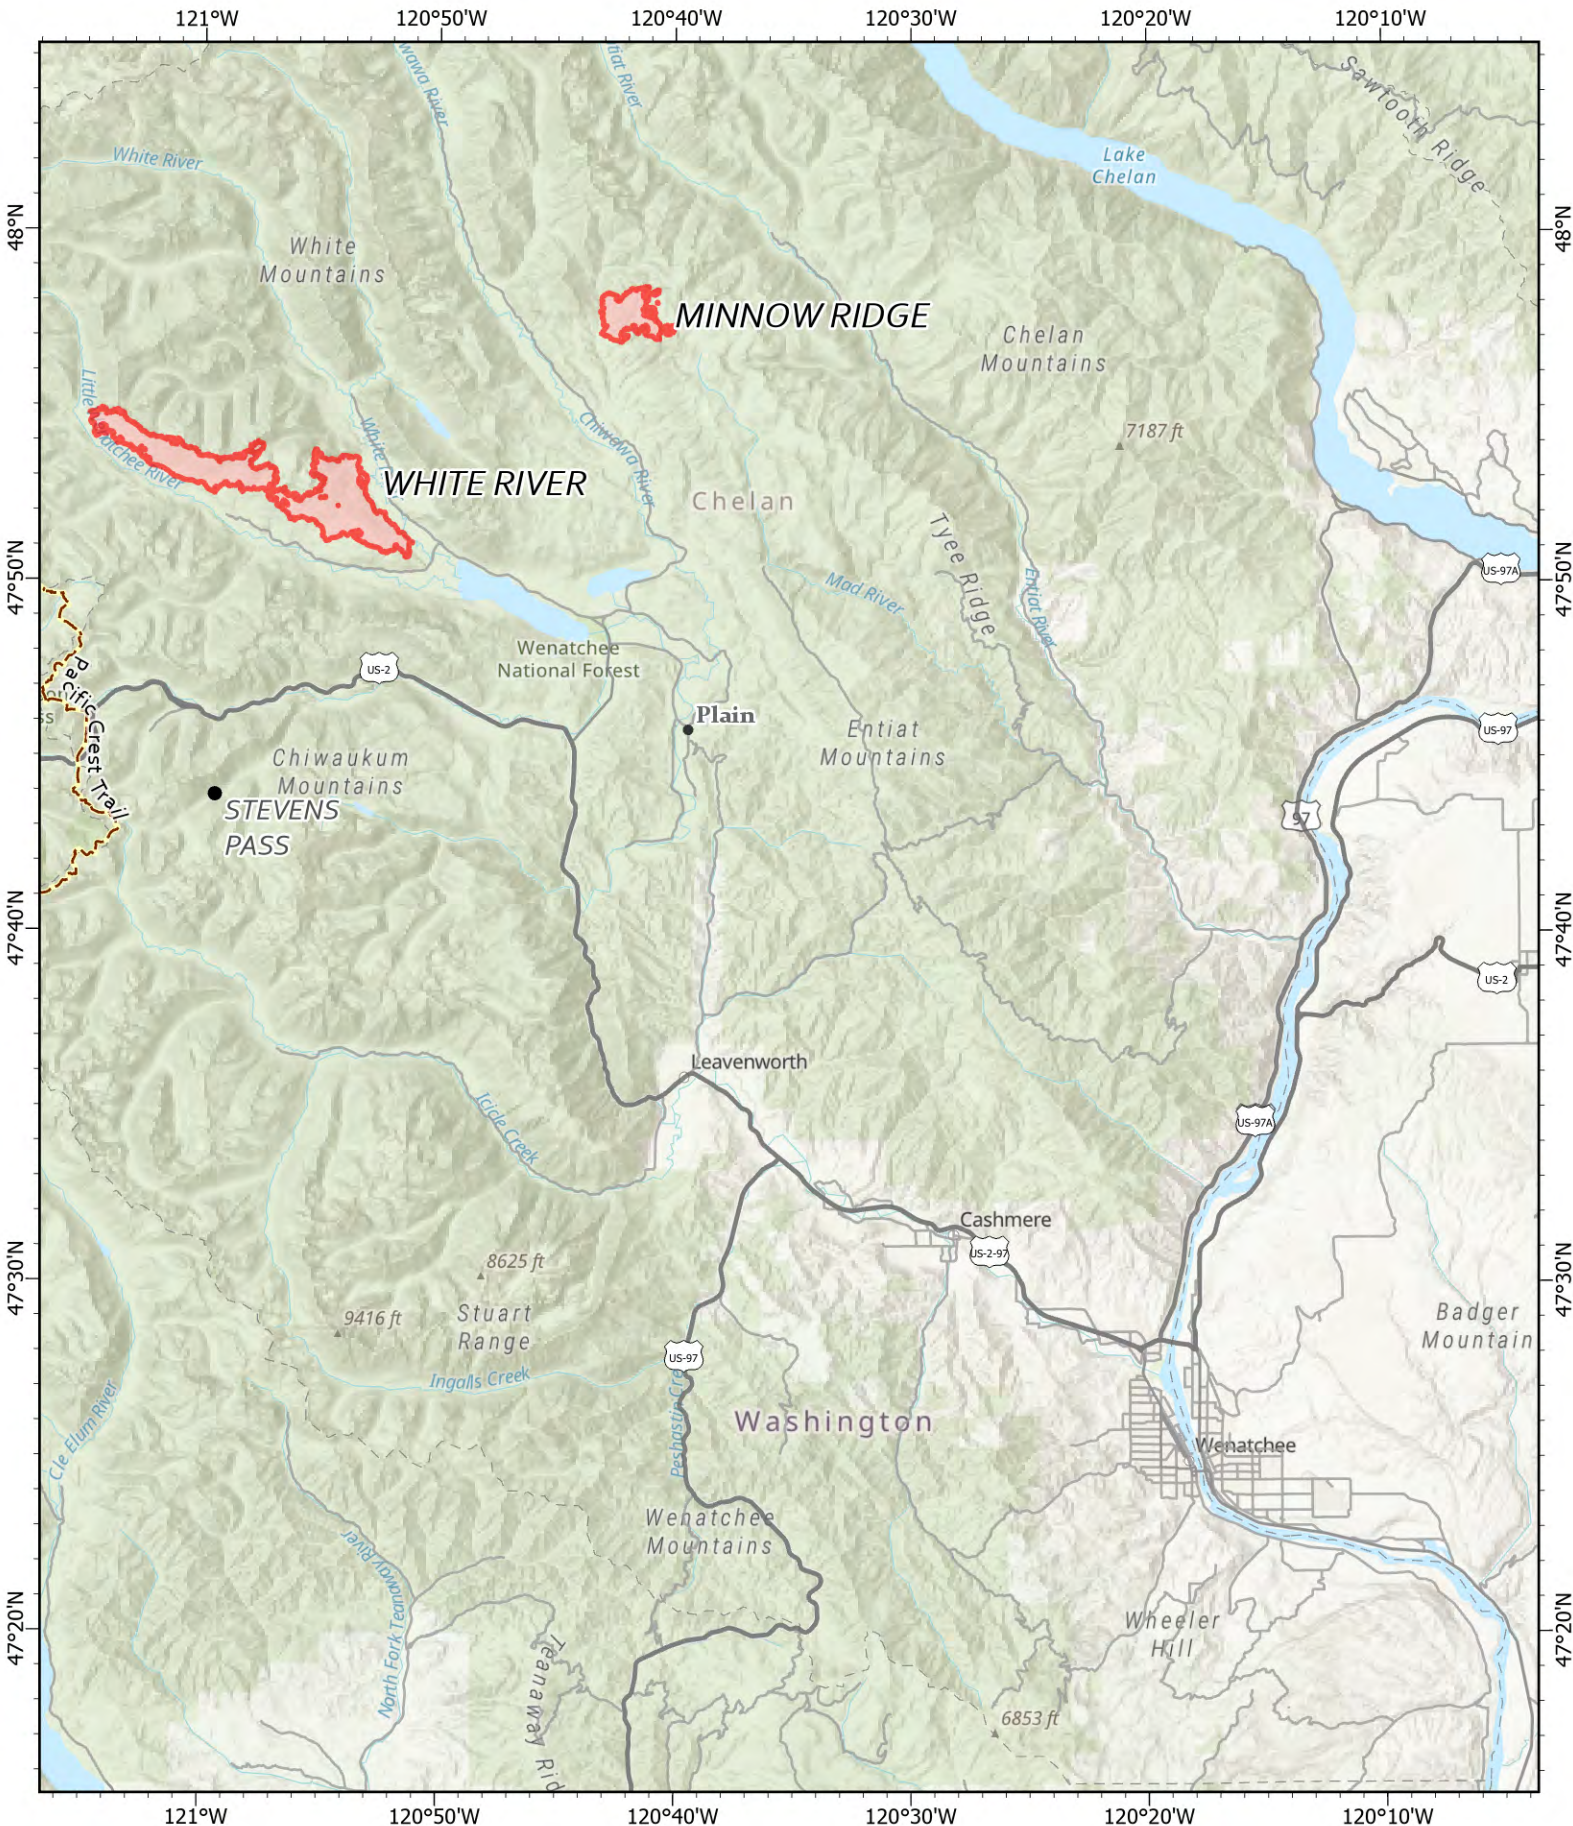

Vicinity Information

White River
WA-OWF-000319

7,706 acres

Acres as of 9/24/22 2024 PDT

Minnow Ridge
WA-OWF-000479

1,476 acres

Miles

0 5 10