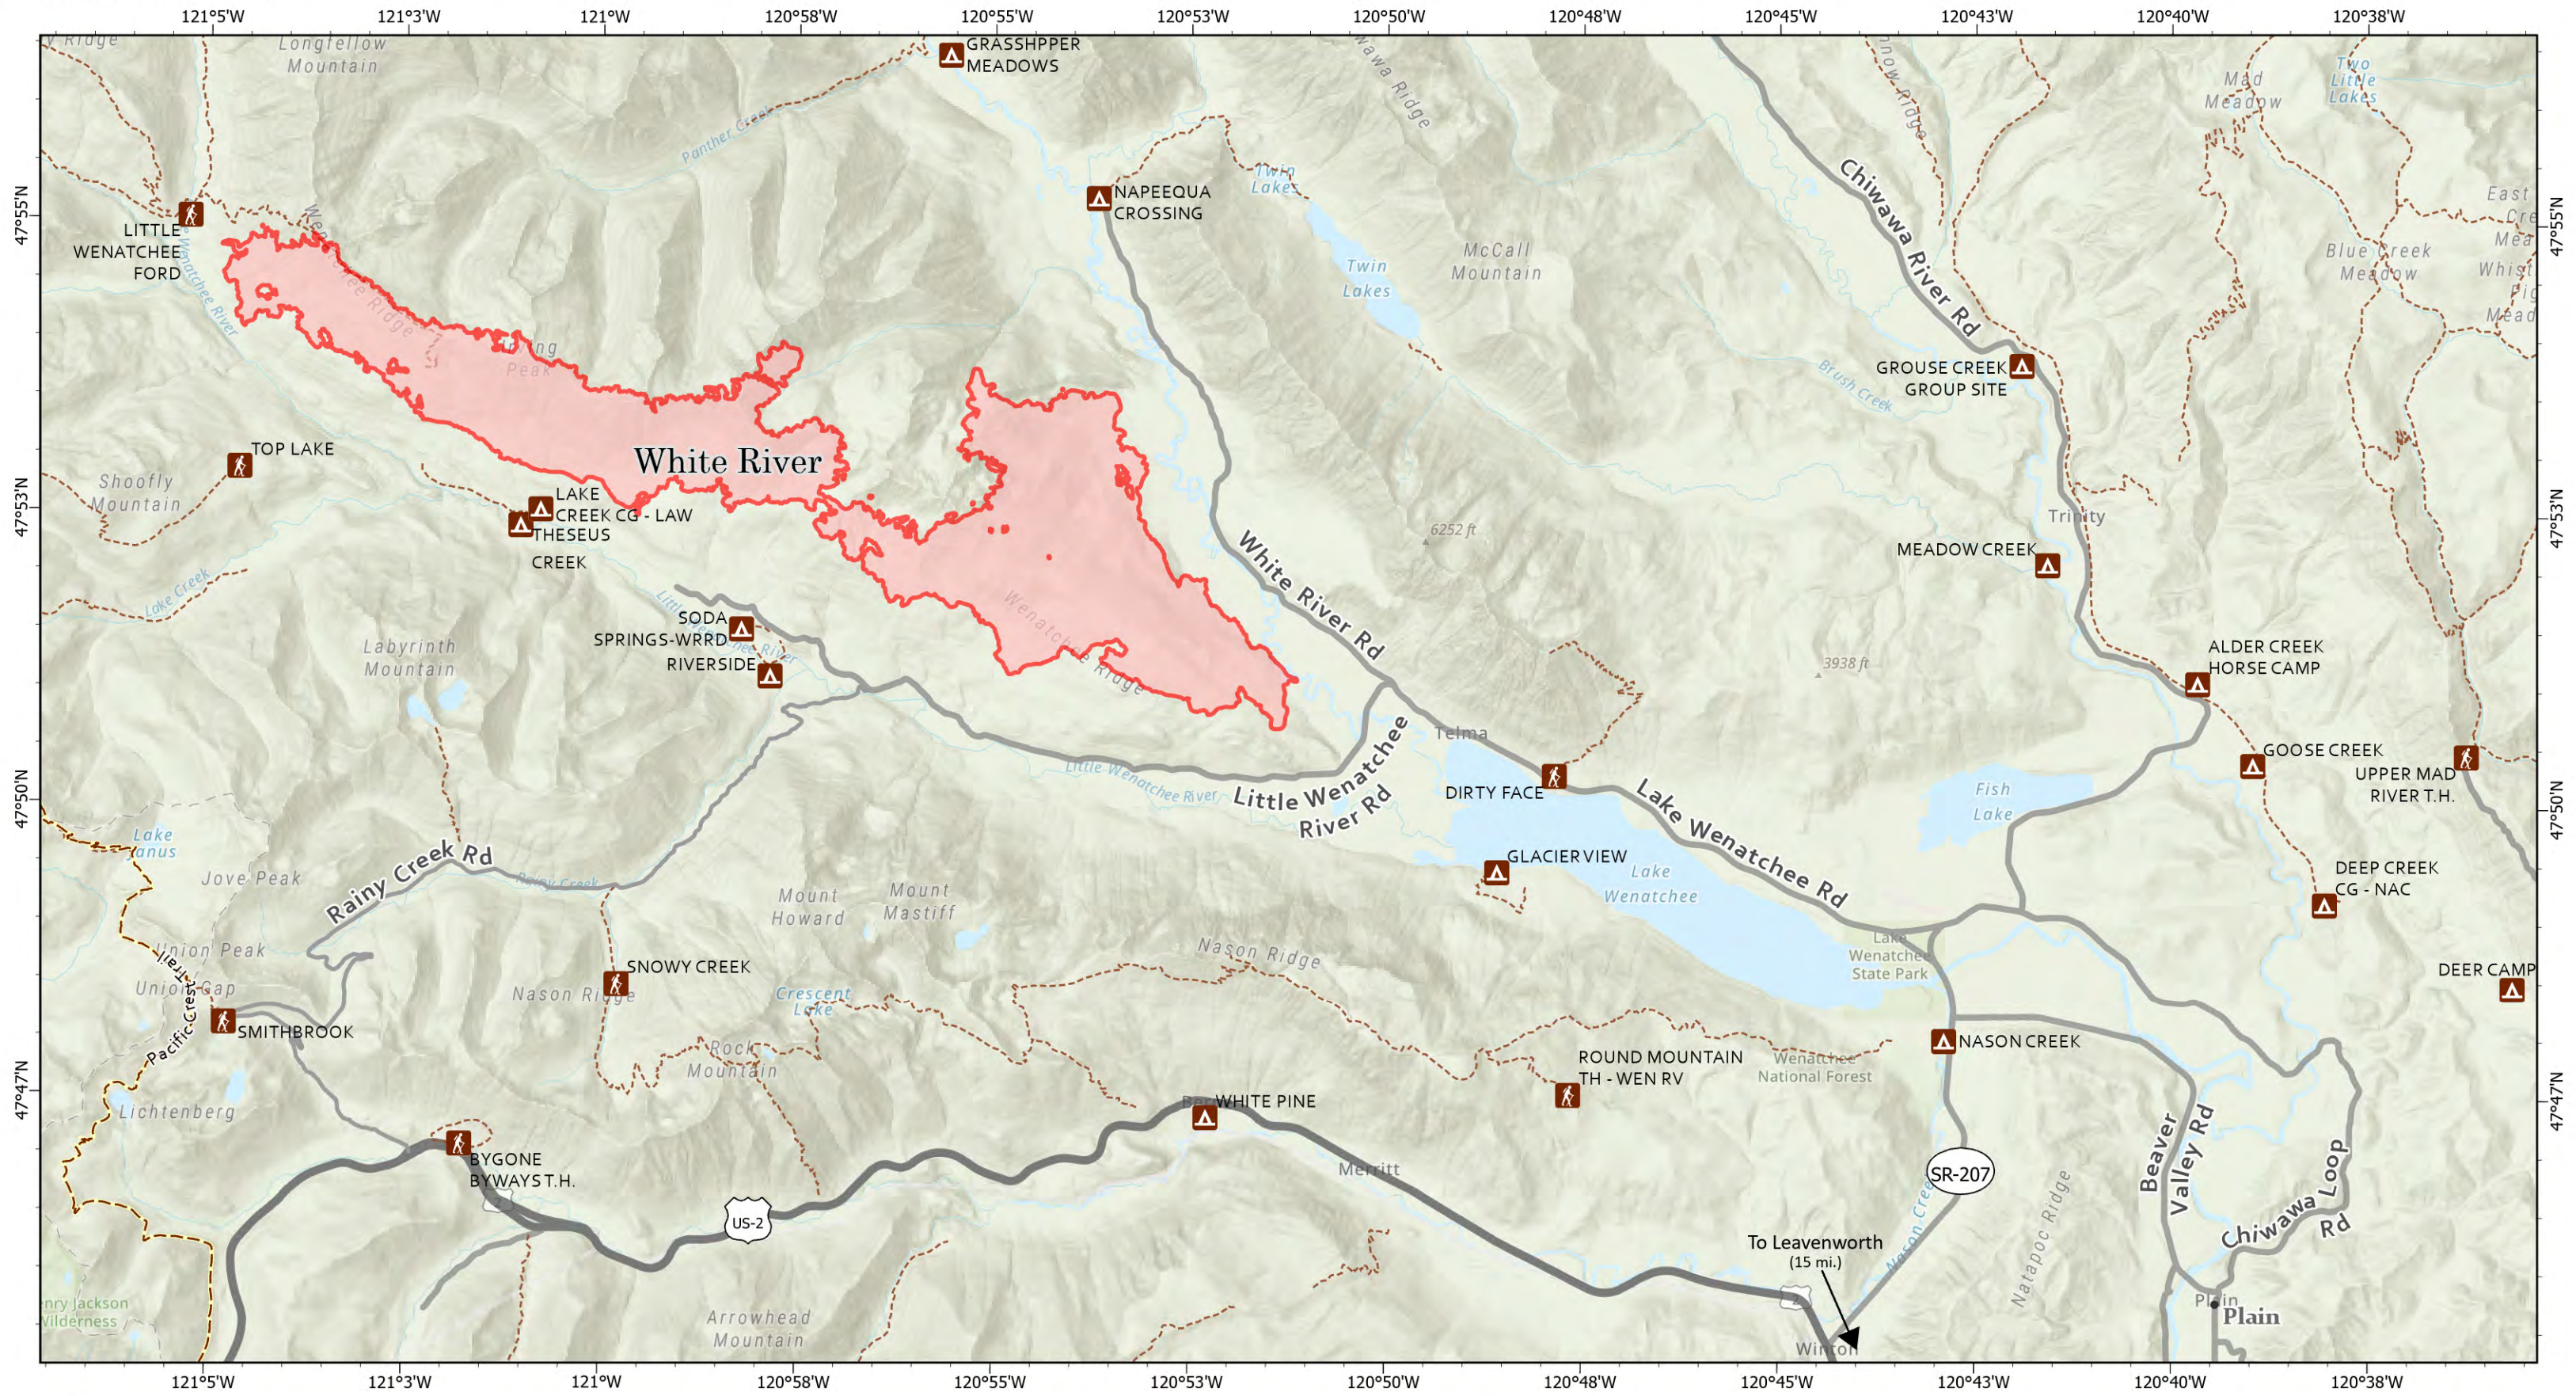

## White River WA-OWF-000319

7,706 acres  
Acres as of 9/24/22 2024 PDT  
Map Updated: 9/25/2022

-  Interstate or US Highway
-  State Highway or Major Arterial Collector
-  Arterial or Collector
-  Trail
-  Pacific Crest Trail
-  Campground
-  Trailhead