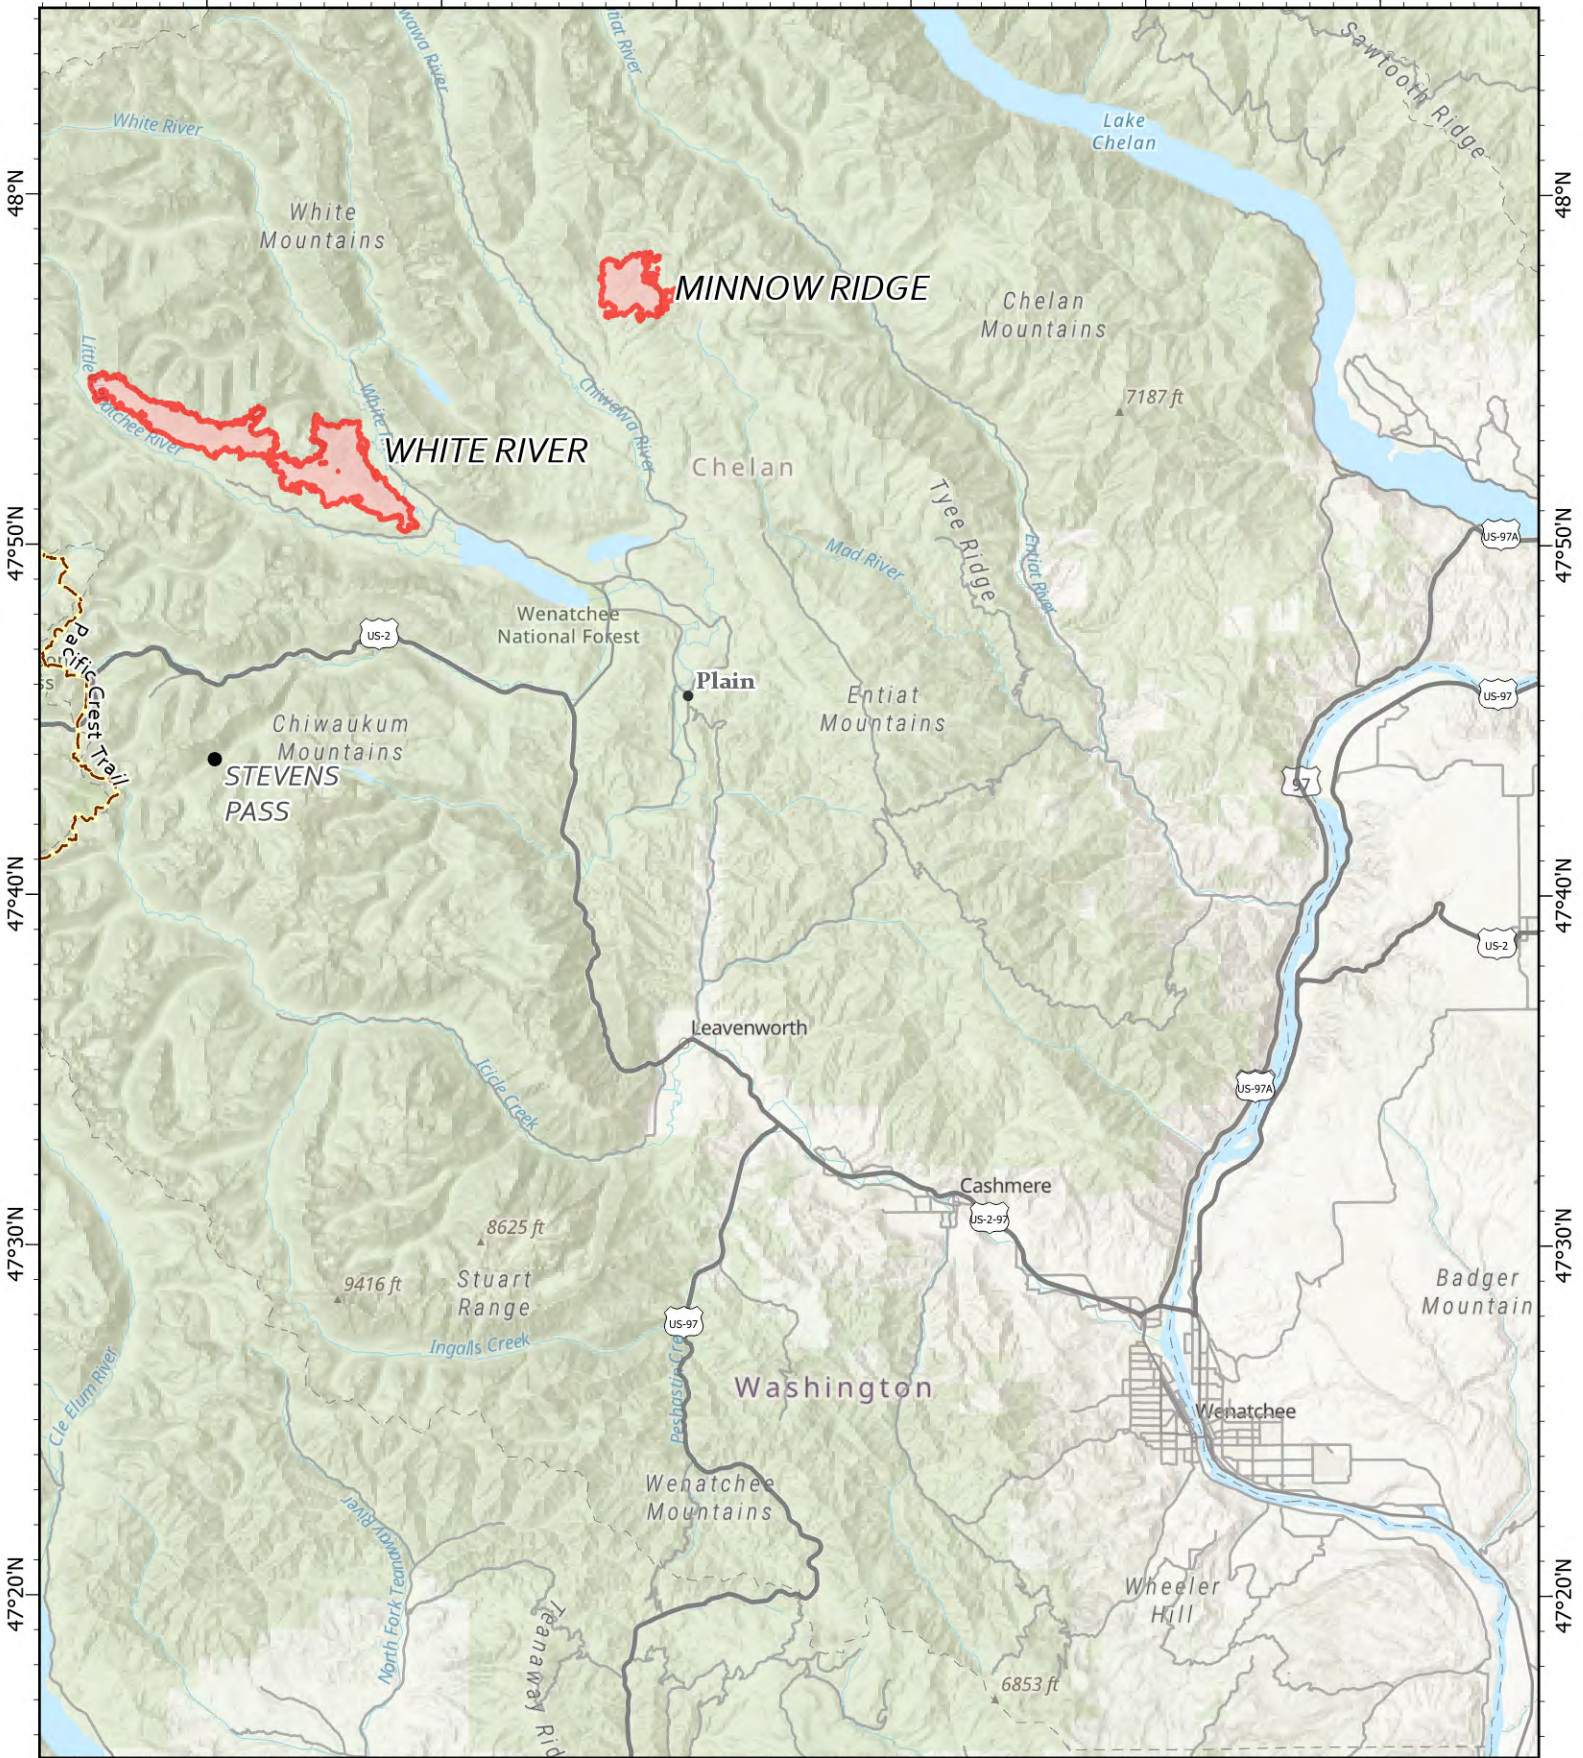

Vicinity Information

121°W 120°50'W 120°40'W 120°30'W 120°20'W 120°10'W

121°W 120°50'W 120°40'W 120°30'W 120°20'W 120°10'W

White River
WA-OWF-000319

7,992 acres

Acres as of DRTI 202209278 1230 PDT

Minnow Ridge
WA-OWF-000479

2,006 acres

Miles

0 5 10