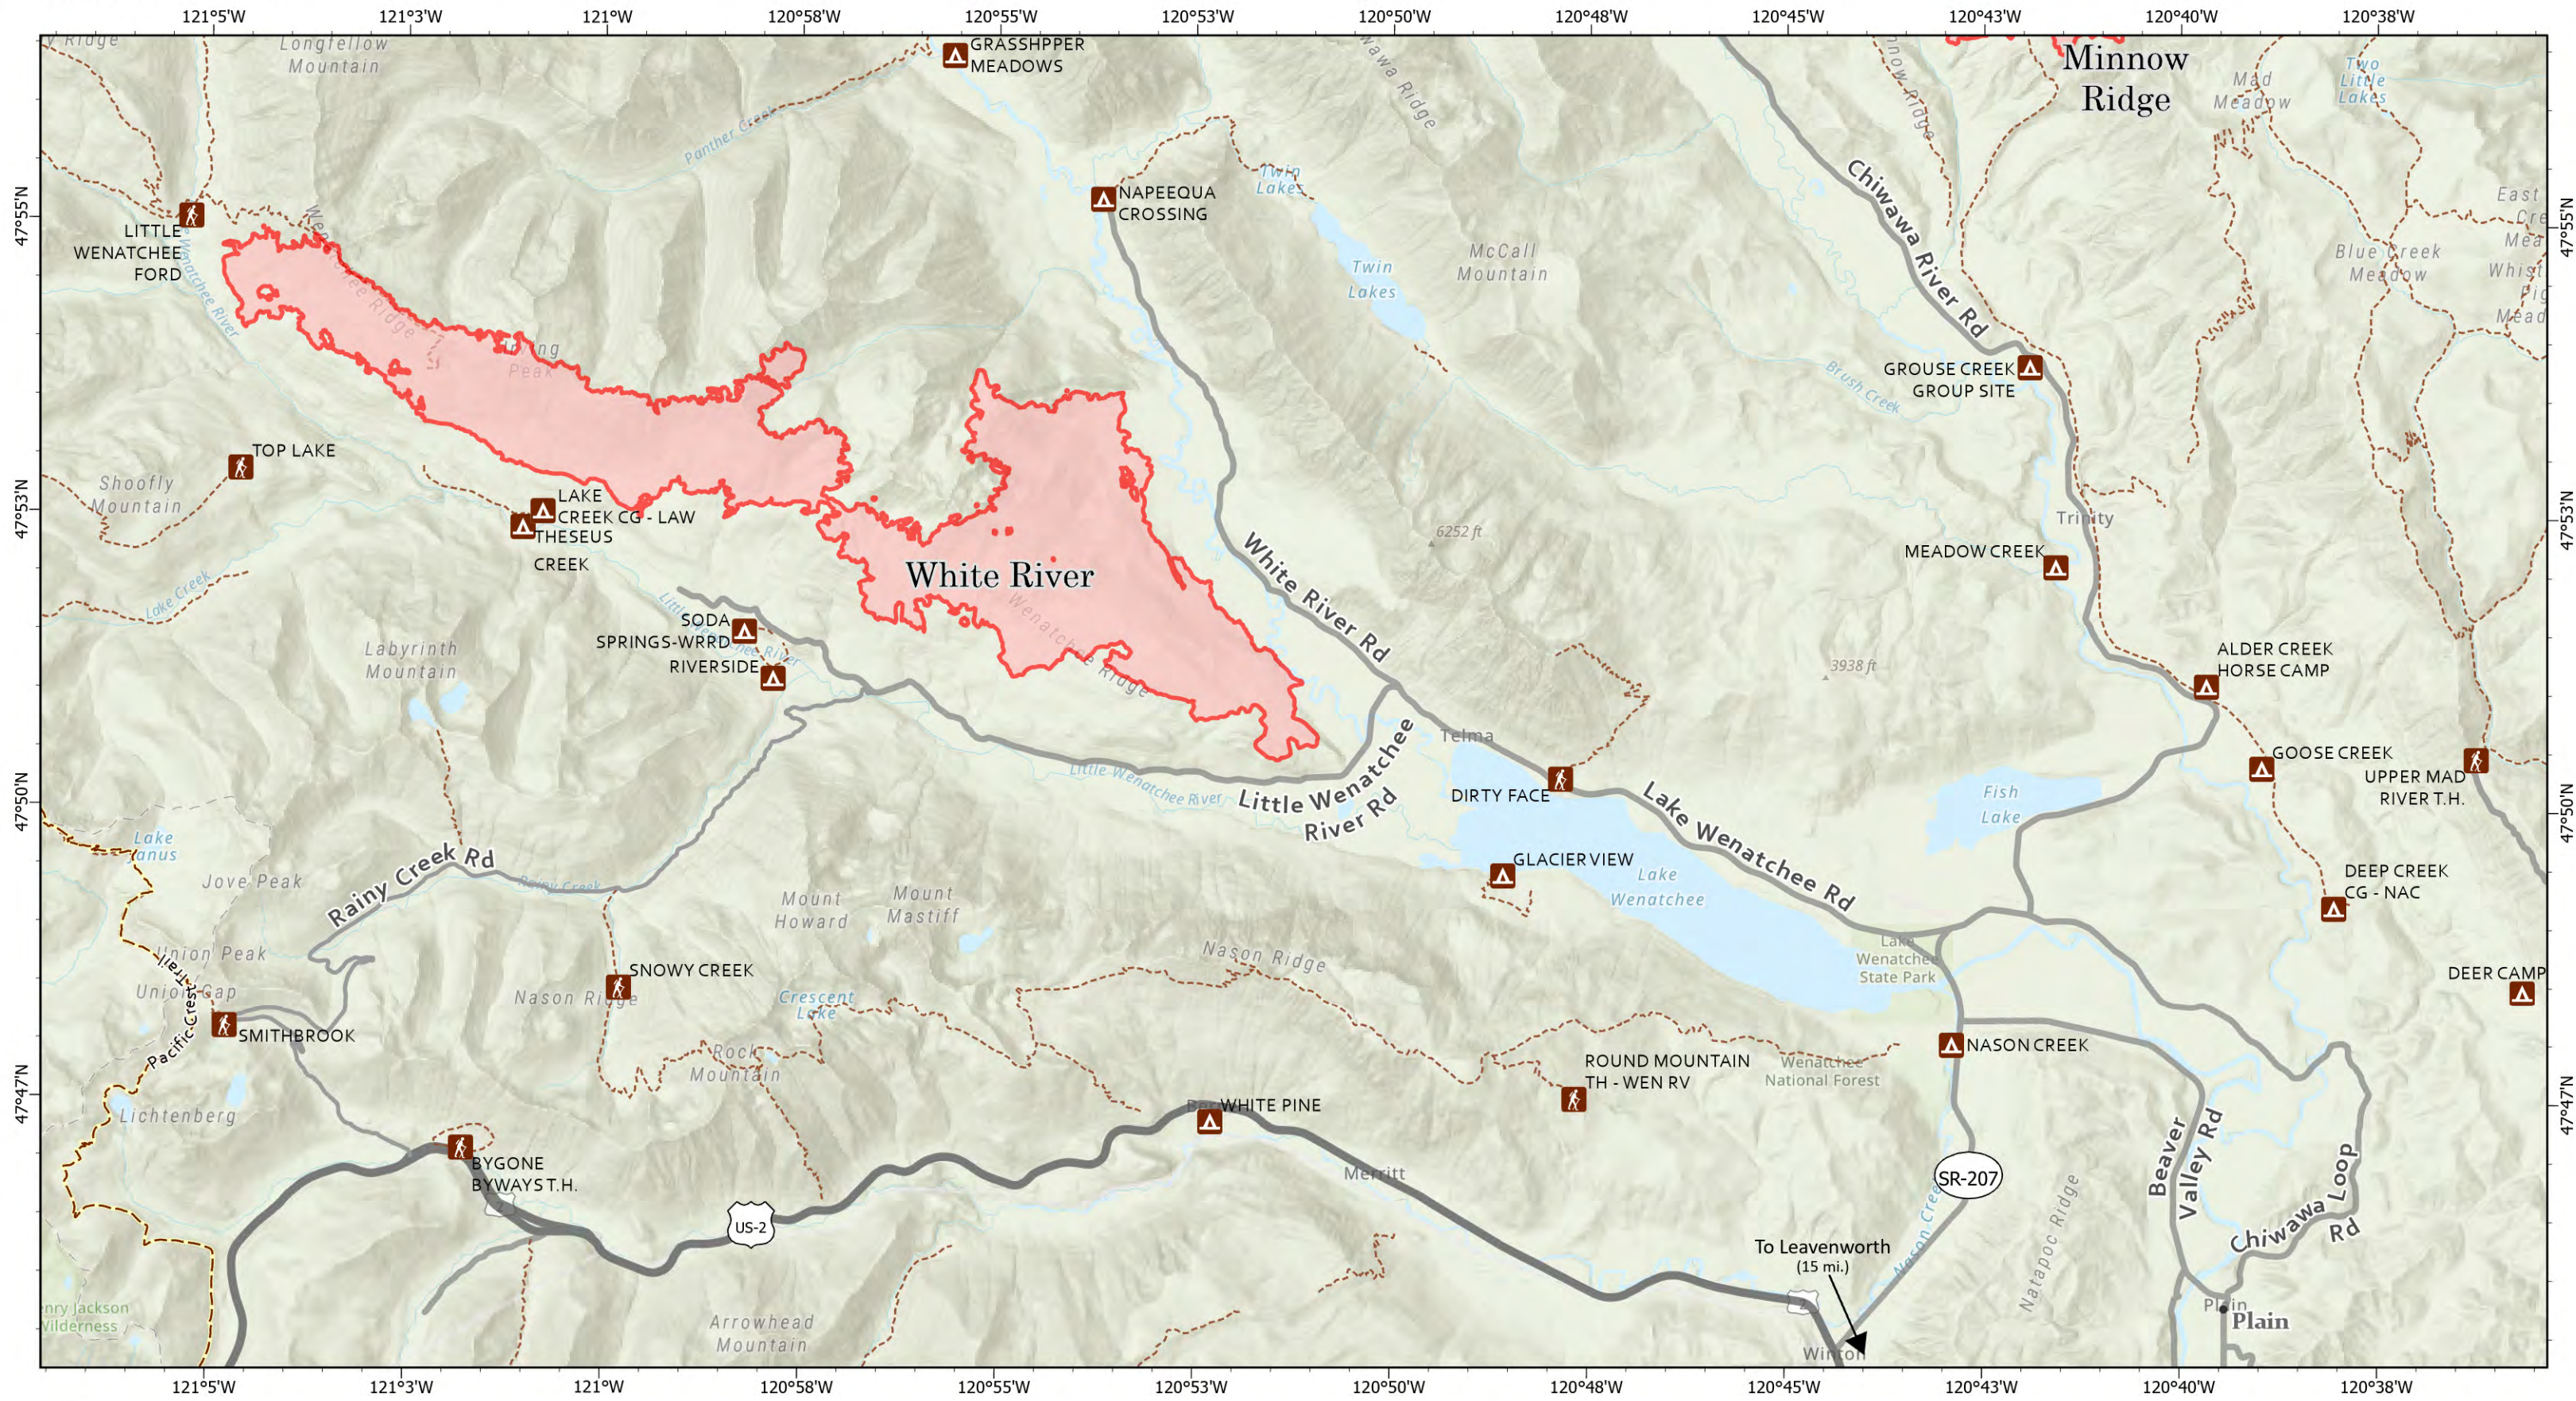

Fire Information

White River WA-OWF-000319

7,992 acres
Acres as of DRTI 202209278 1230
Updated: 9/30/2022

-  Interstate or US Highway
-  State Highway or Major Arterial Collector
-  Arterial or Collector
-  Trail
-  Pacific Crest Trail
-  Campground
-  Trailhead