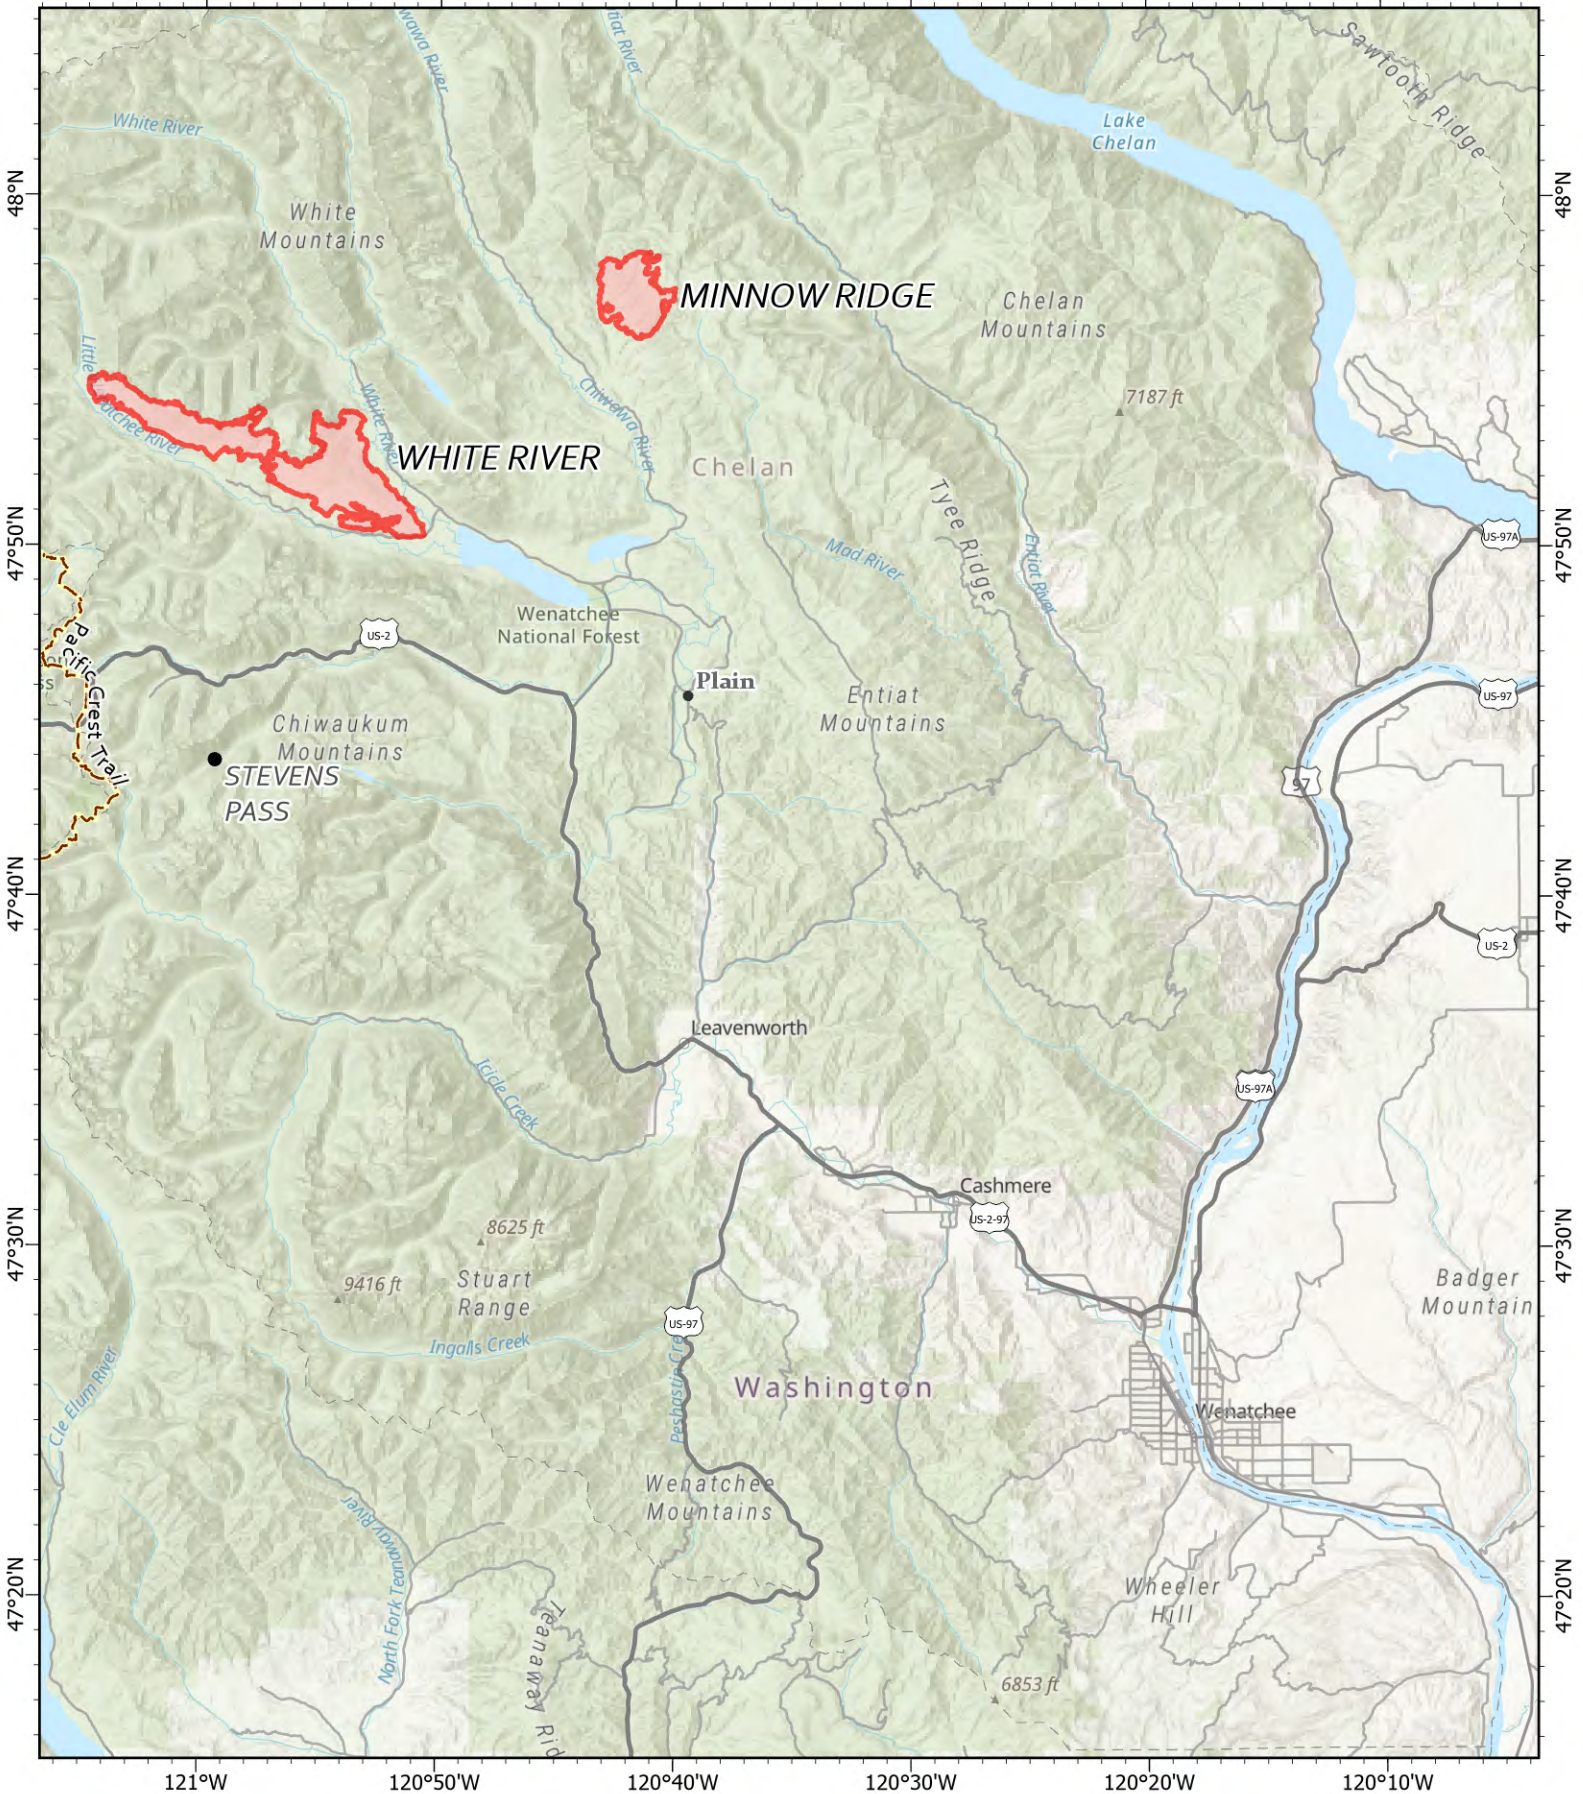

Vicinity Information

121°W 120°50'W 120°40'W 120°30'W 120°20'W 120°10'W

White River
WA-OWF-000319

9,579 acres

Acres as of Bode Intel 10/4/22 @ 2132 PDT

Minnow Ridge
WA-OWF-000479

2,867 acres

Miles

0 5 10