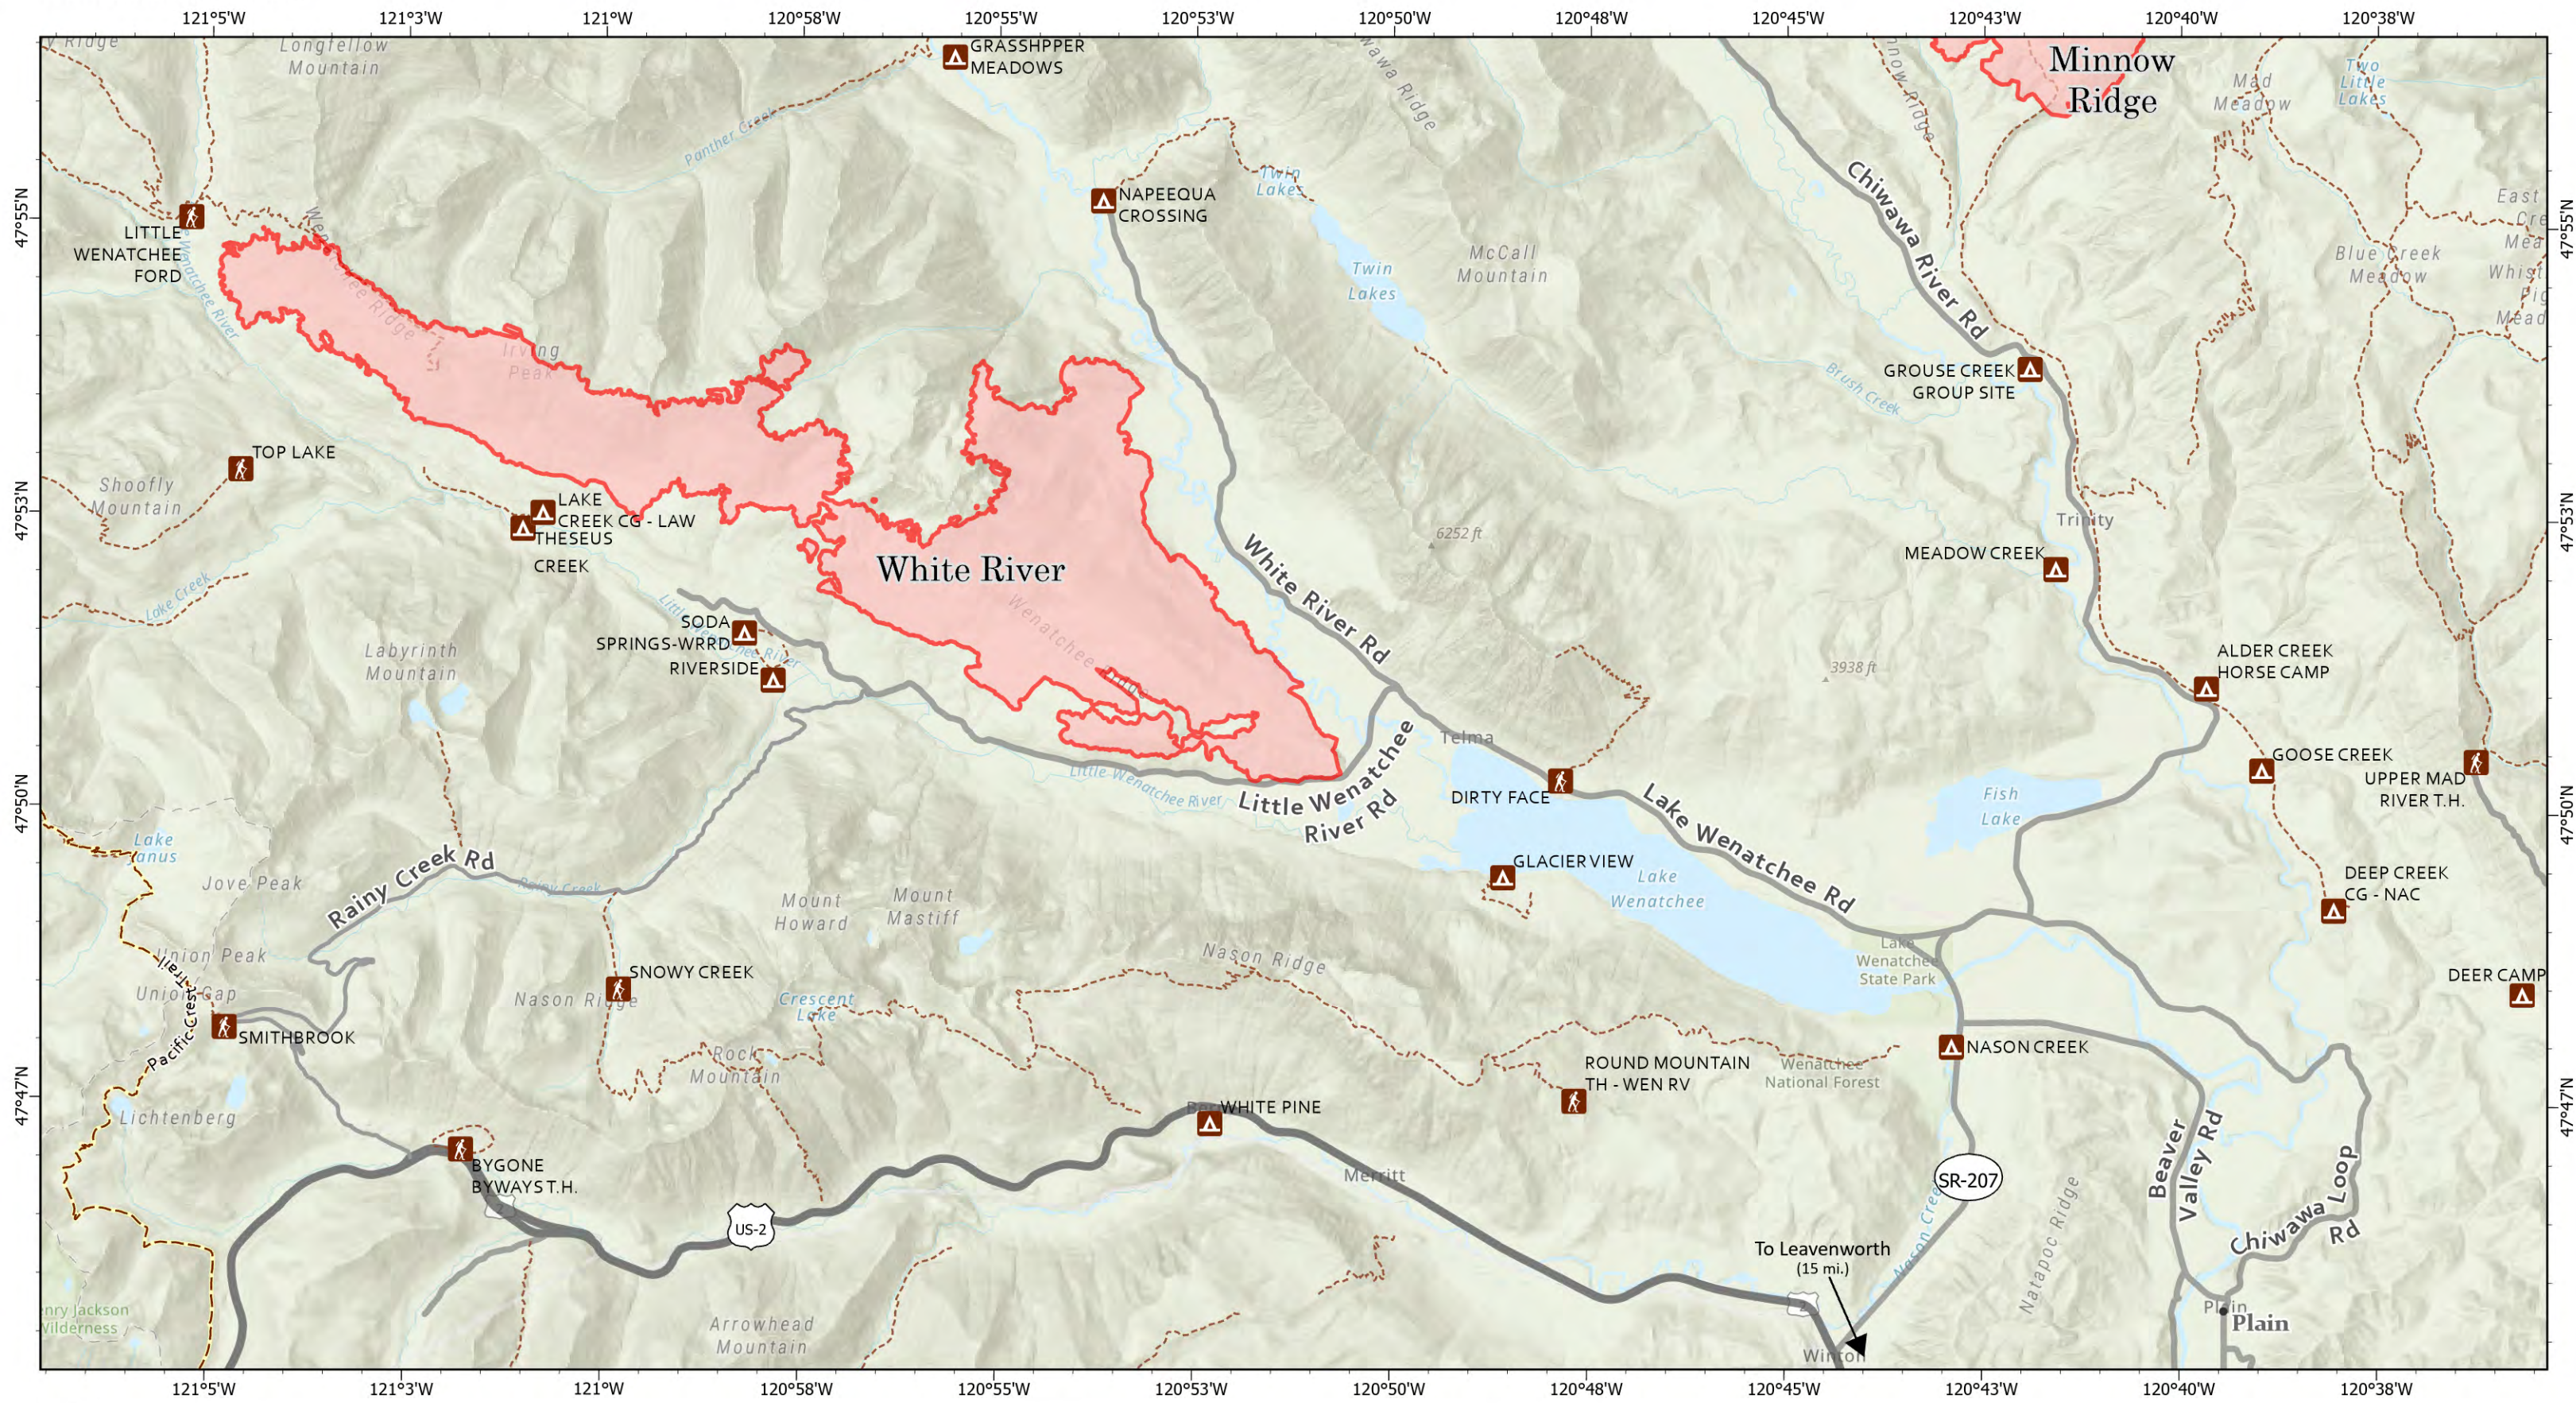

Fire Information

White River WA-OWF-000319

9,579 acres
Acres as of Bode Intel 10/4/22 @
Map Updated: 10/5/2022

- Interstate or US Highway
- State Highway or Major Arterial Collector
- Arterial or Collector
- Trail
- Pacific Crest Trail
- Campground
- Trailhead