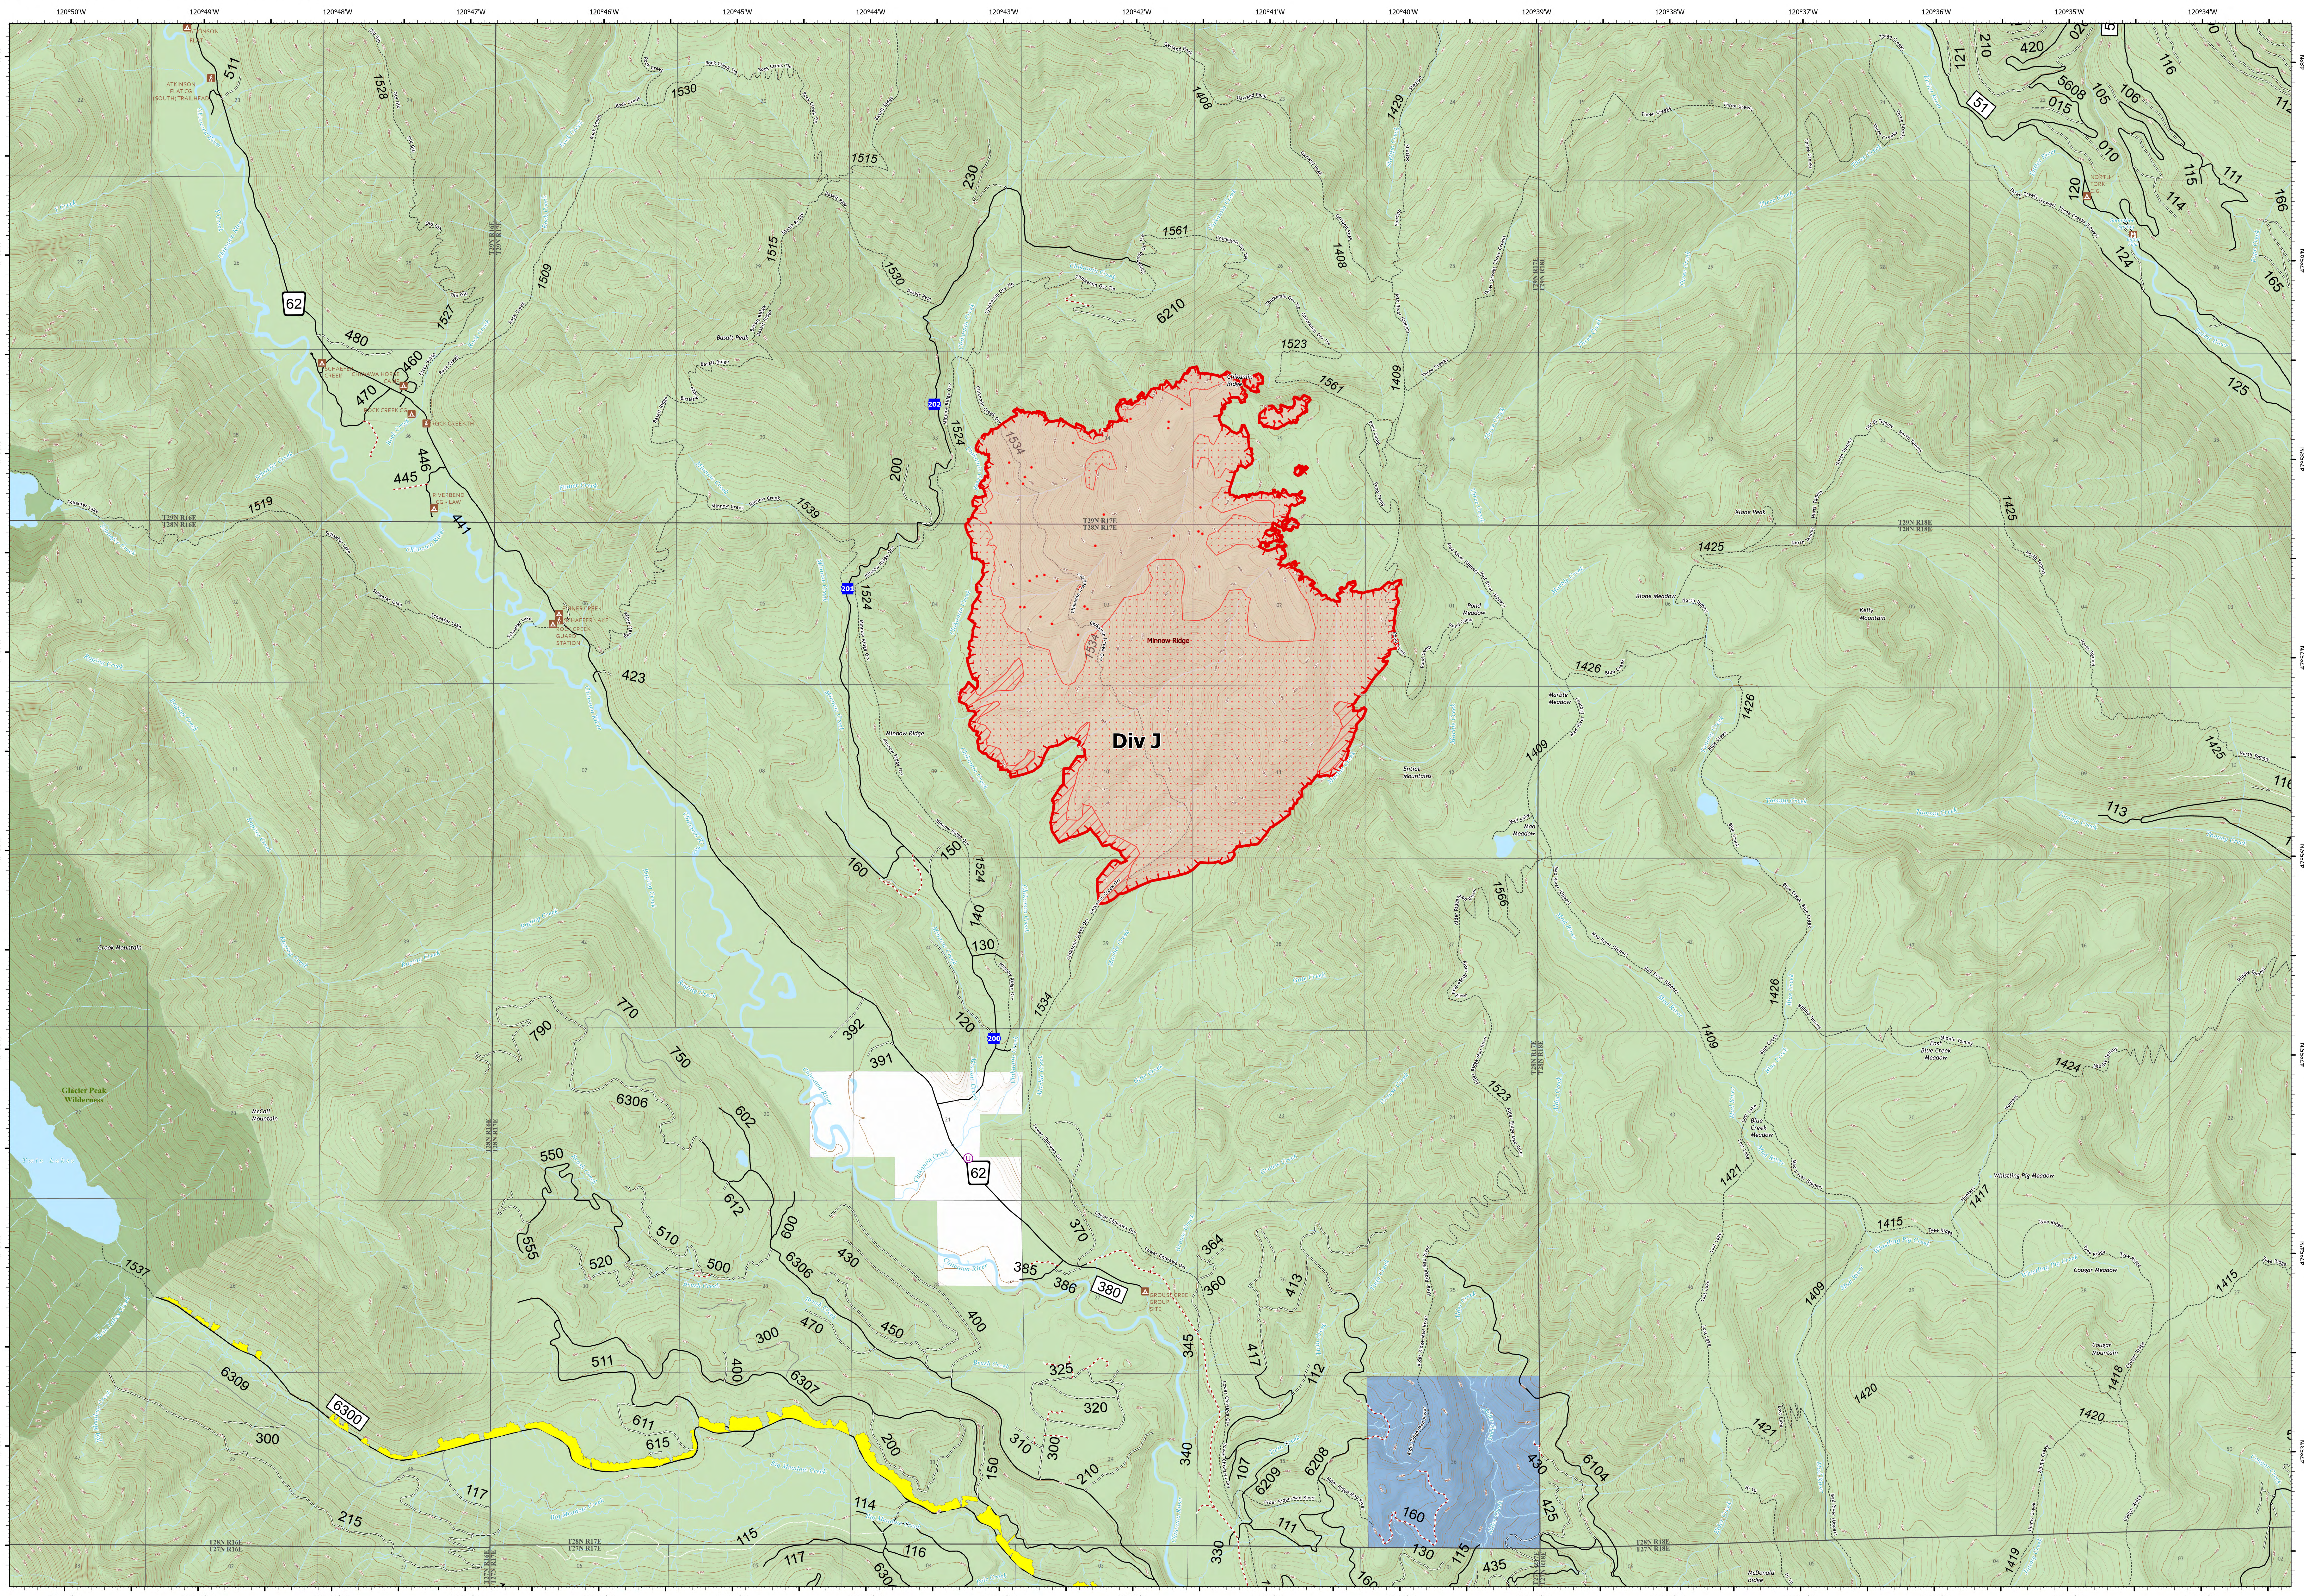

Operations - Minnow Ridge

White River
 WA-OWF-000319
 10,534 acres

Minnow Ridge
 WA-OWF-000479
 3,163 acres

- IR Isolated Heat Source
- IR Intense Heat
- IR Scattered Heat
- Unimproved Landing Area
- Drop Point
- Structures
- Campground
- OBSERVATION SITE
- Trailhead
- Community Protection Line
- Wilderness
- Private
- State
- U.S. Forest Service

0 0.25 0.5 Miles

Acres as of IR 10/7/22 @ 2007 PDT
 Map Updated: 10/8/2022 11:00 AM