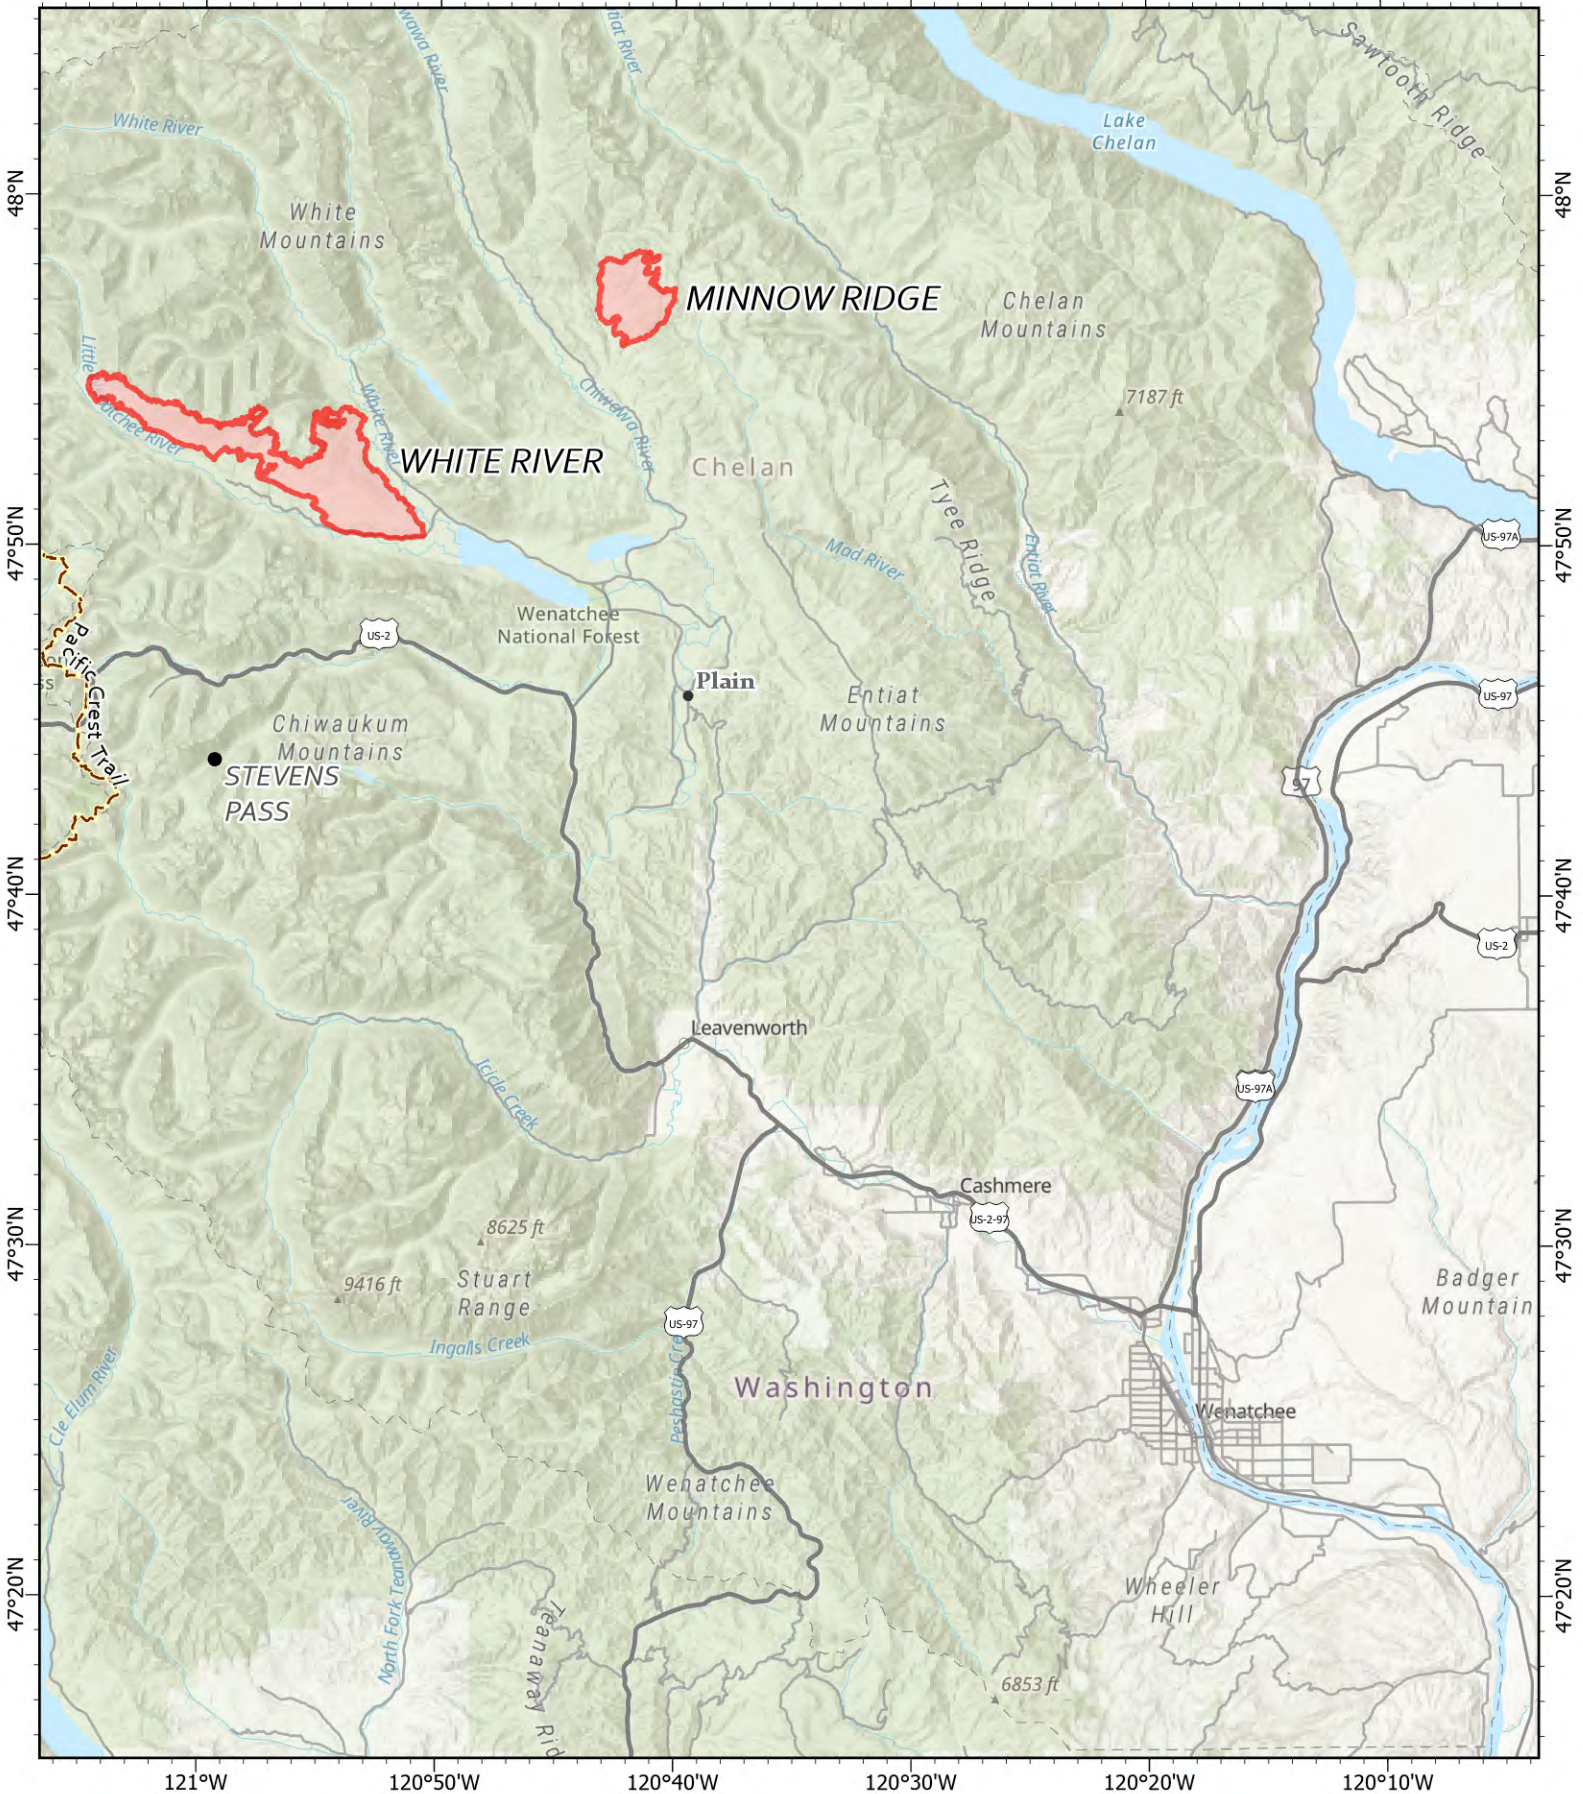

Vicinity Information

121°W 120°50'W 120°40'W 120°30'W 120°20'W 120°10'W

White River
WA-OWF-000319

10,534 acres

Acres as of IR 10/7/22 @ 2007 PDT

Minnow Ridge
WA-OWF-000479

3,163 acres

Miles

0 5 10