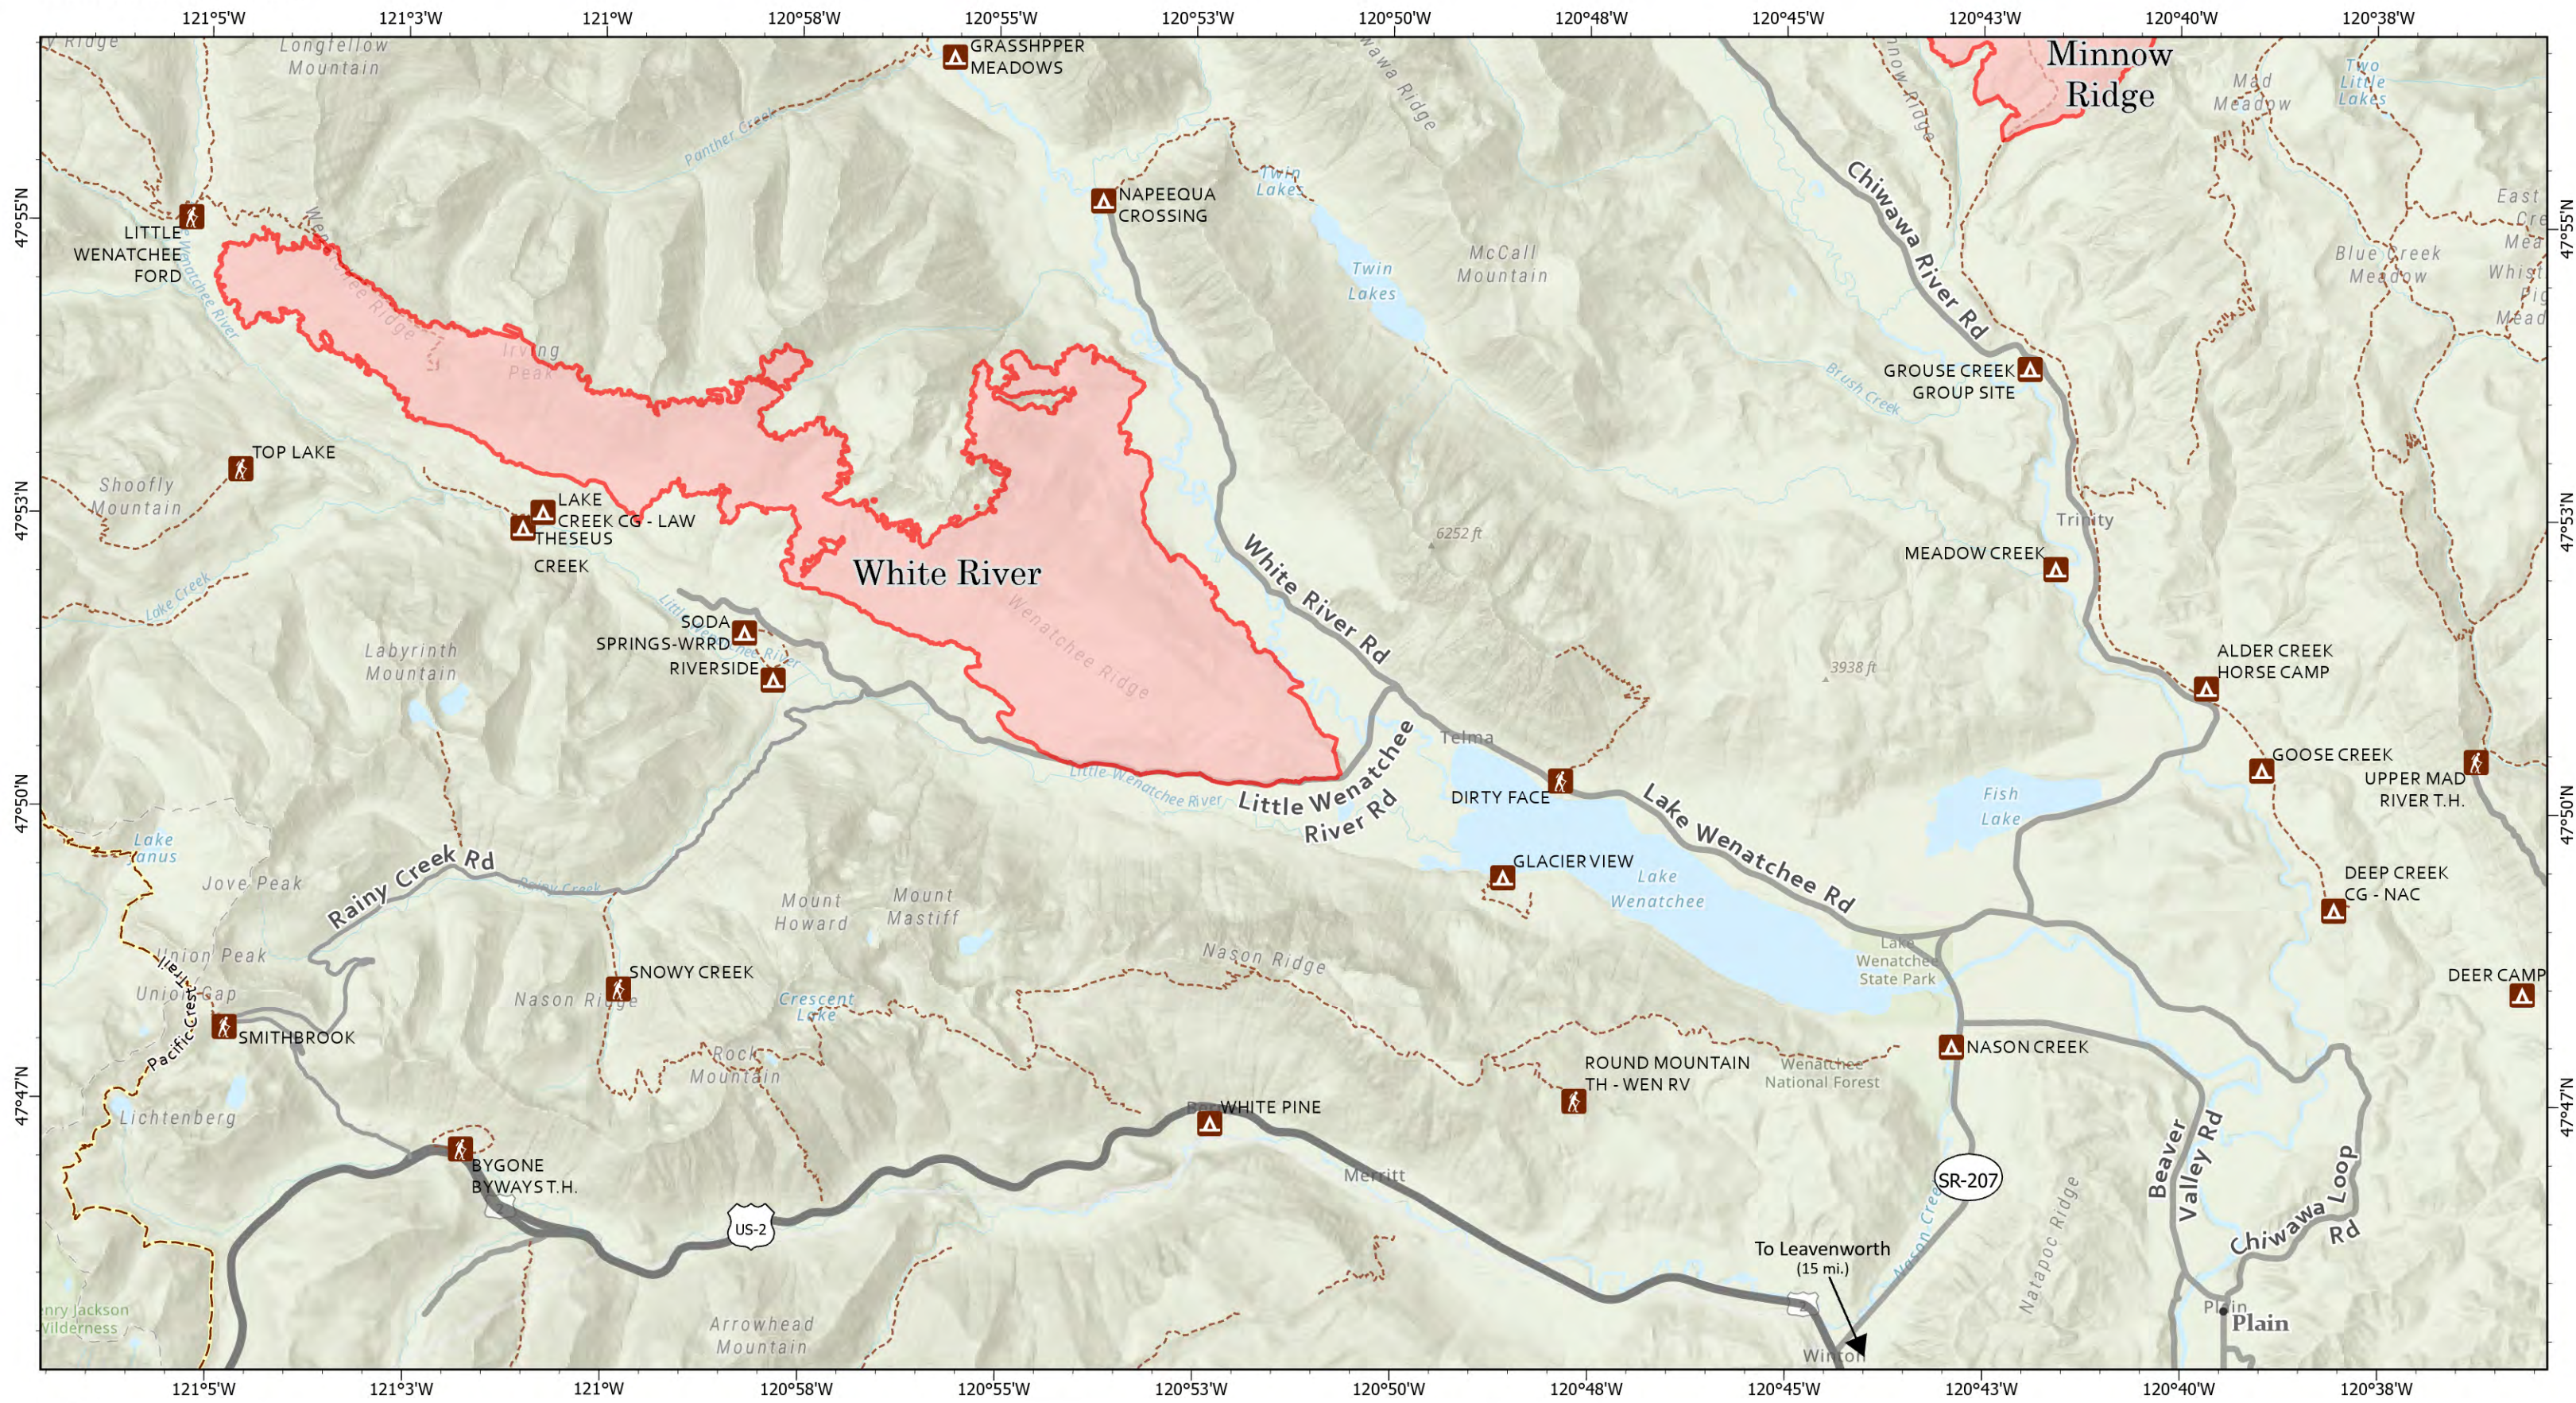

Fire Information

White River WA-OWF-000319

10,534 acres
Acres as of IR 10/7/22 @ 2007 PDT
Map Updated: 10/8/2022

-  Interstate or US Highway
-  State Highway or Major Arterial Collector
-  Arterial or Collector
-  Trail
-  Pacific Crest Trail
-  Campground
-  Trailhead