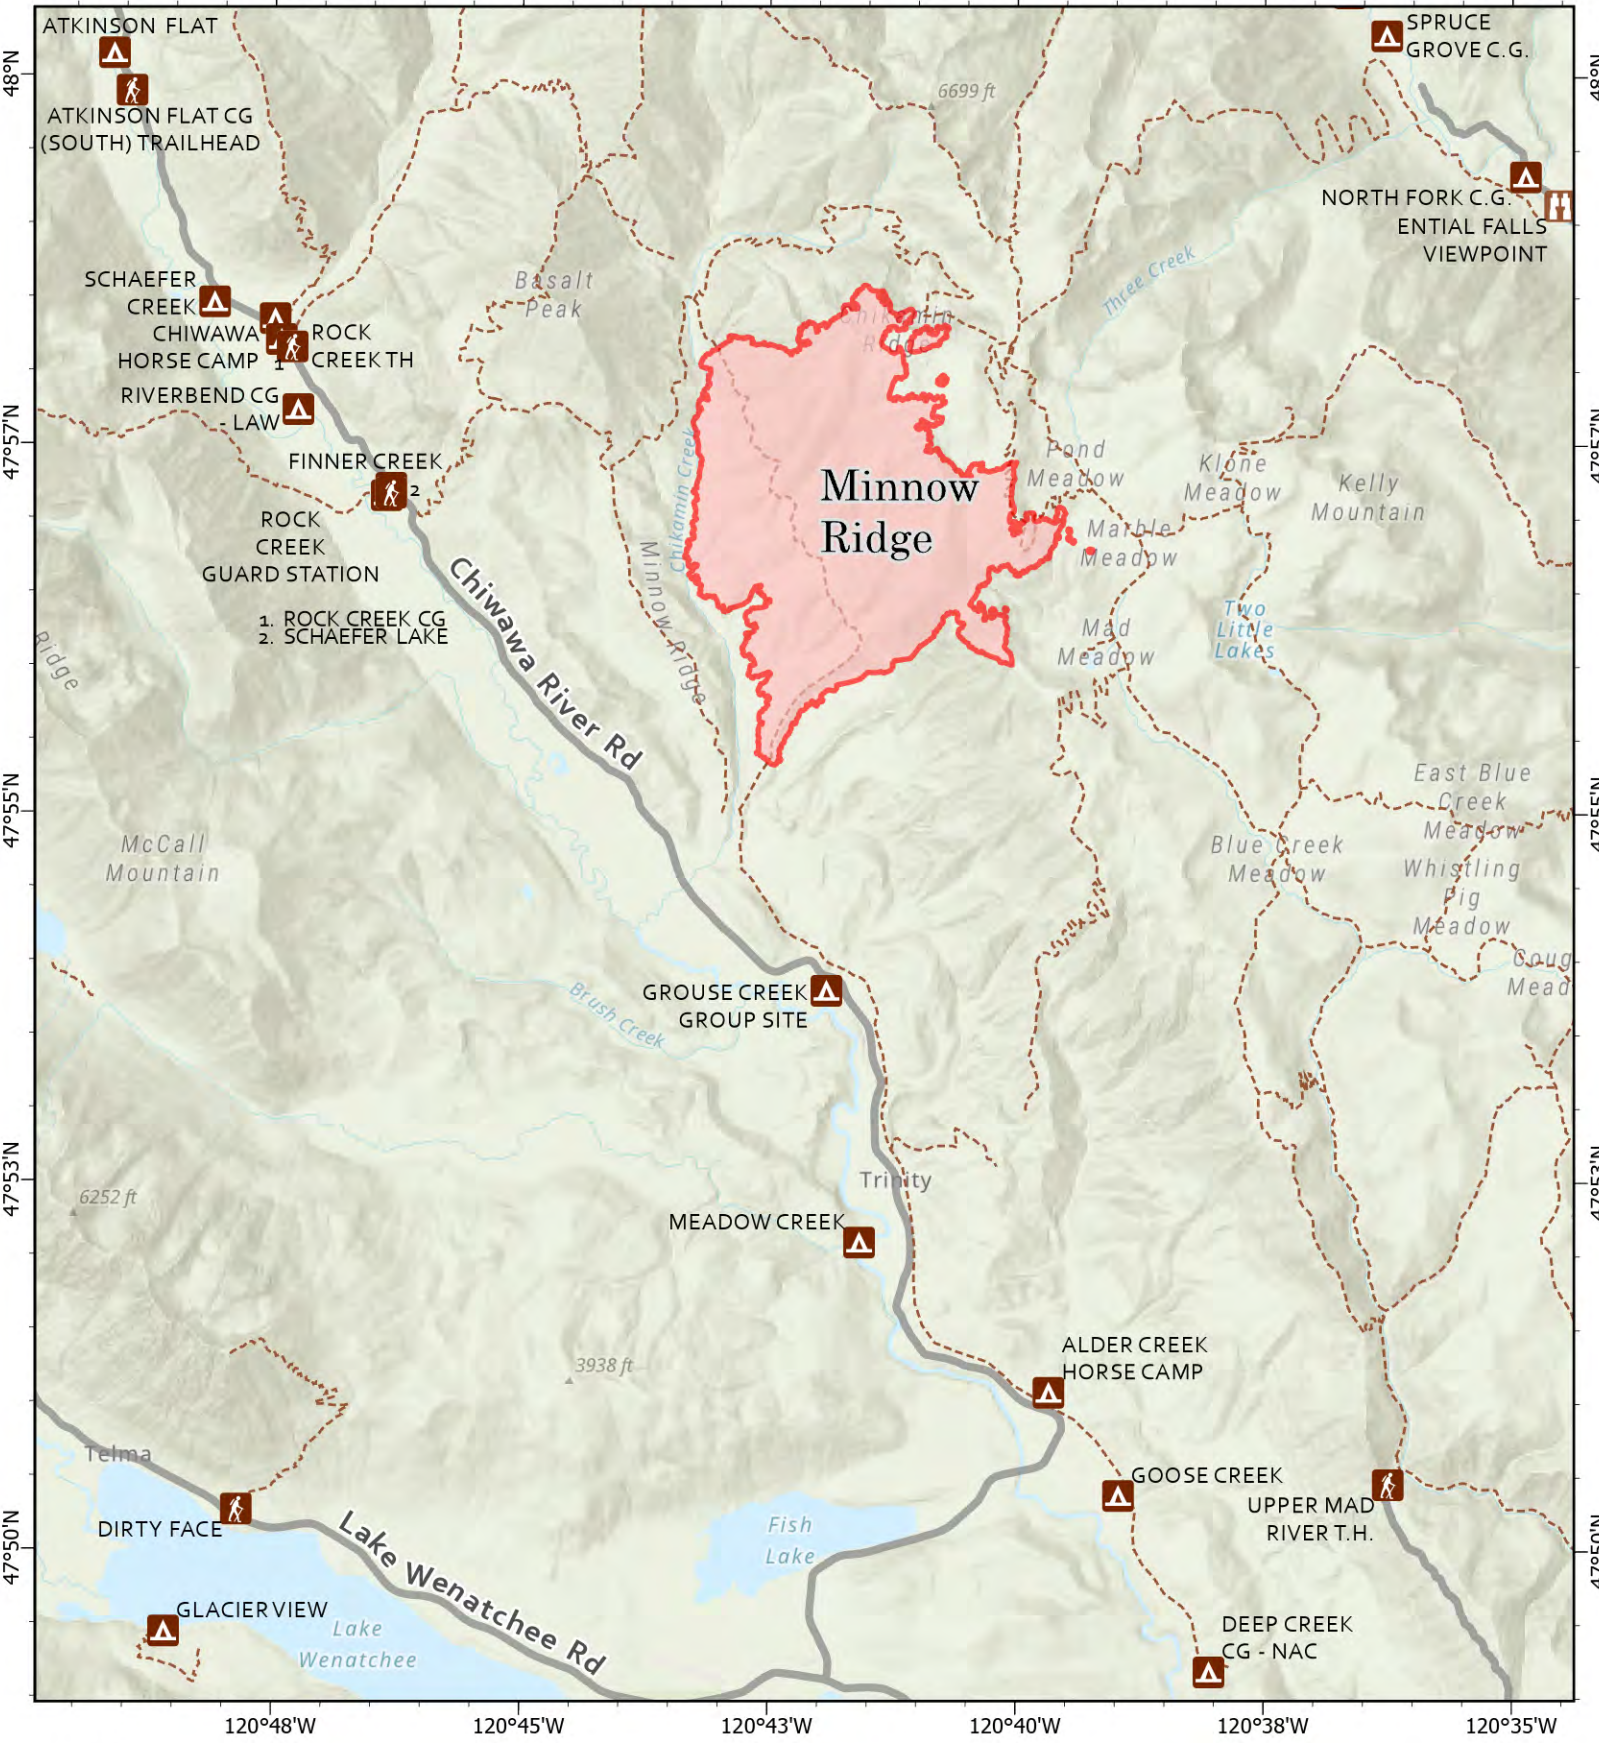

Fire Information

120°48'W 120°45'W 120°43'W 120°40'W 120°38'W 120°35'W

Minnow Ridge WA-OWF-000479

3,638 acres
Acres as of IR 10/13/22 @ 2033 PDT
Map Updated: 10/14/2022

- Arterial or Collector
- Trail
- Campground
- OBSERVATION SITE
- Trailhead