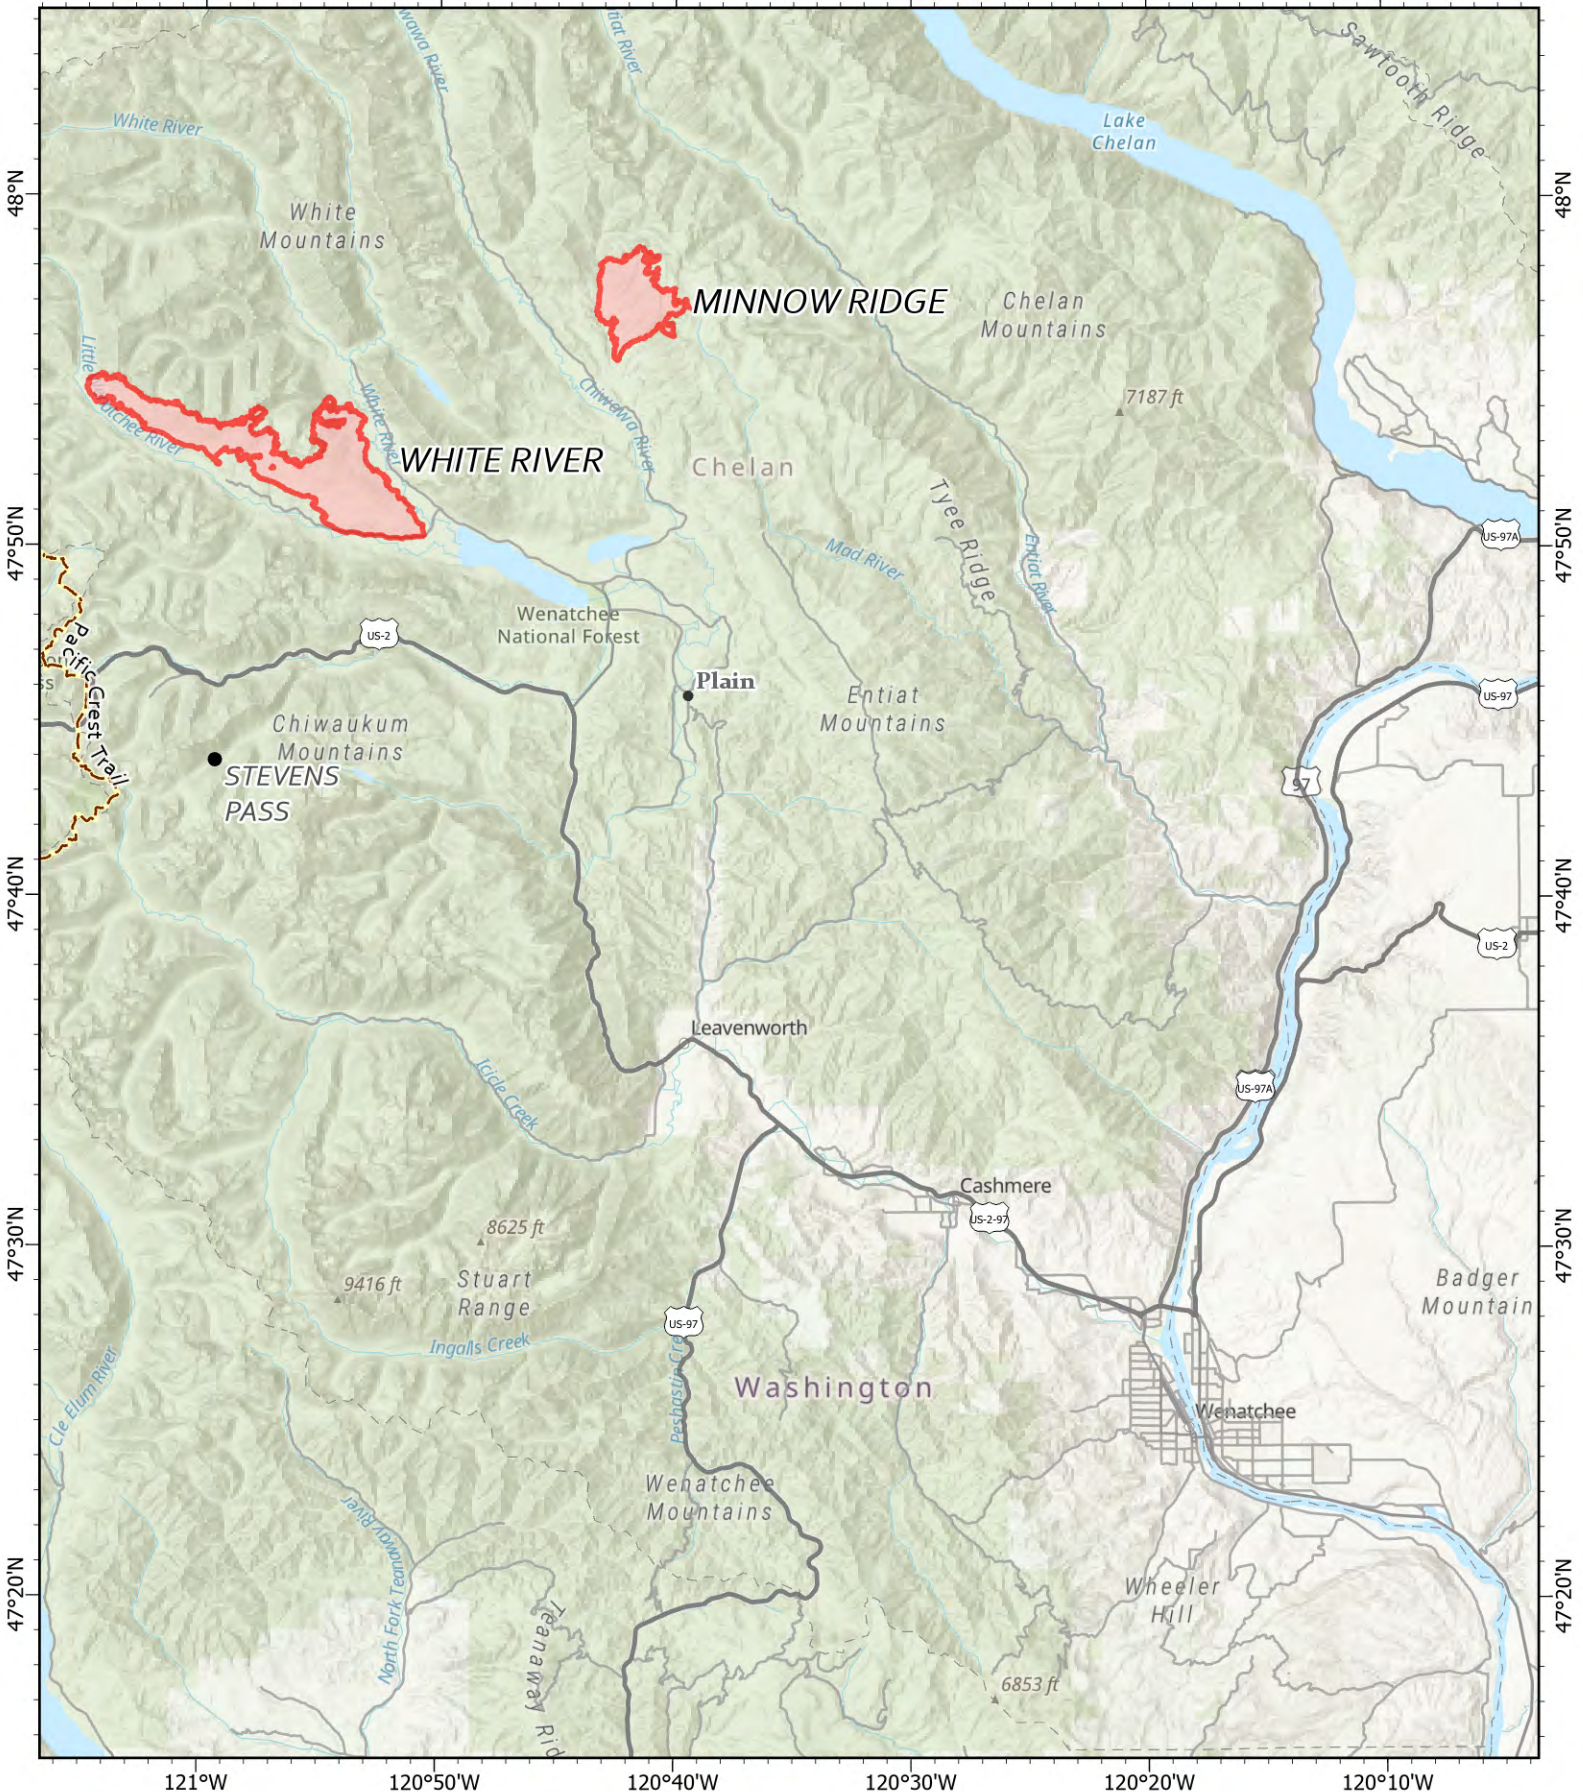

Vicinity Information

121°W 120°50'W 120°40'W 120°30'W 120°20'W 120°10'W

White River
WA-OWF-000319

10,900 acres

Acres as of IR 10/13/22 @ 2033 PDT

Minnow Ridge
WA-OWF-000479

3,638 acres

Miles

0 5 10