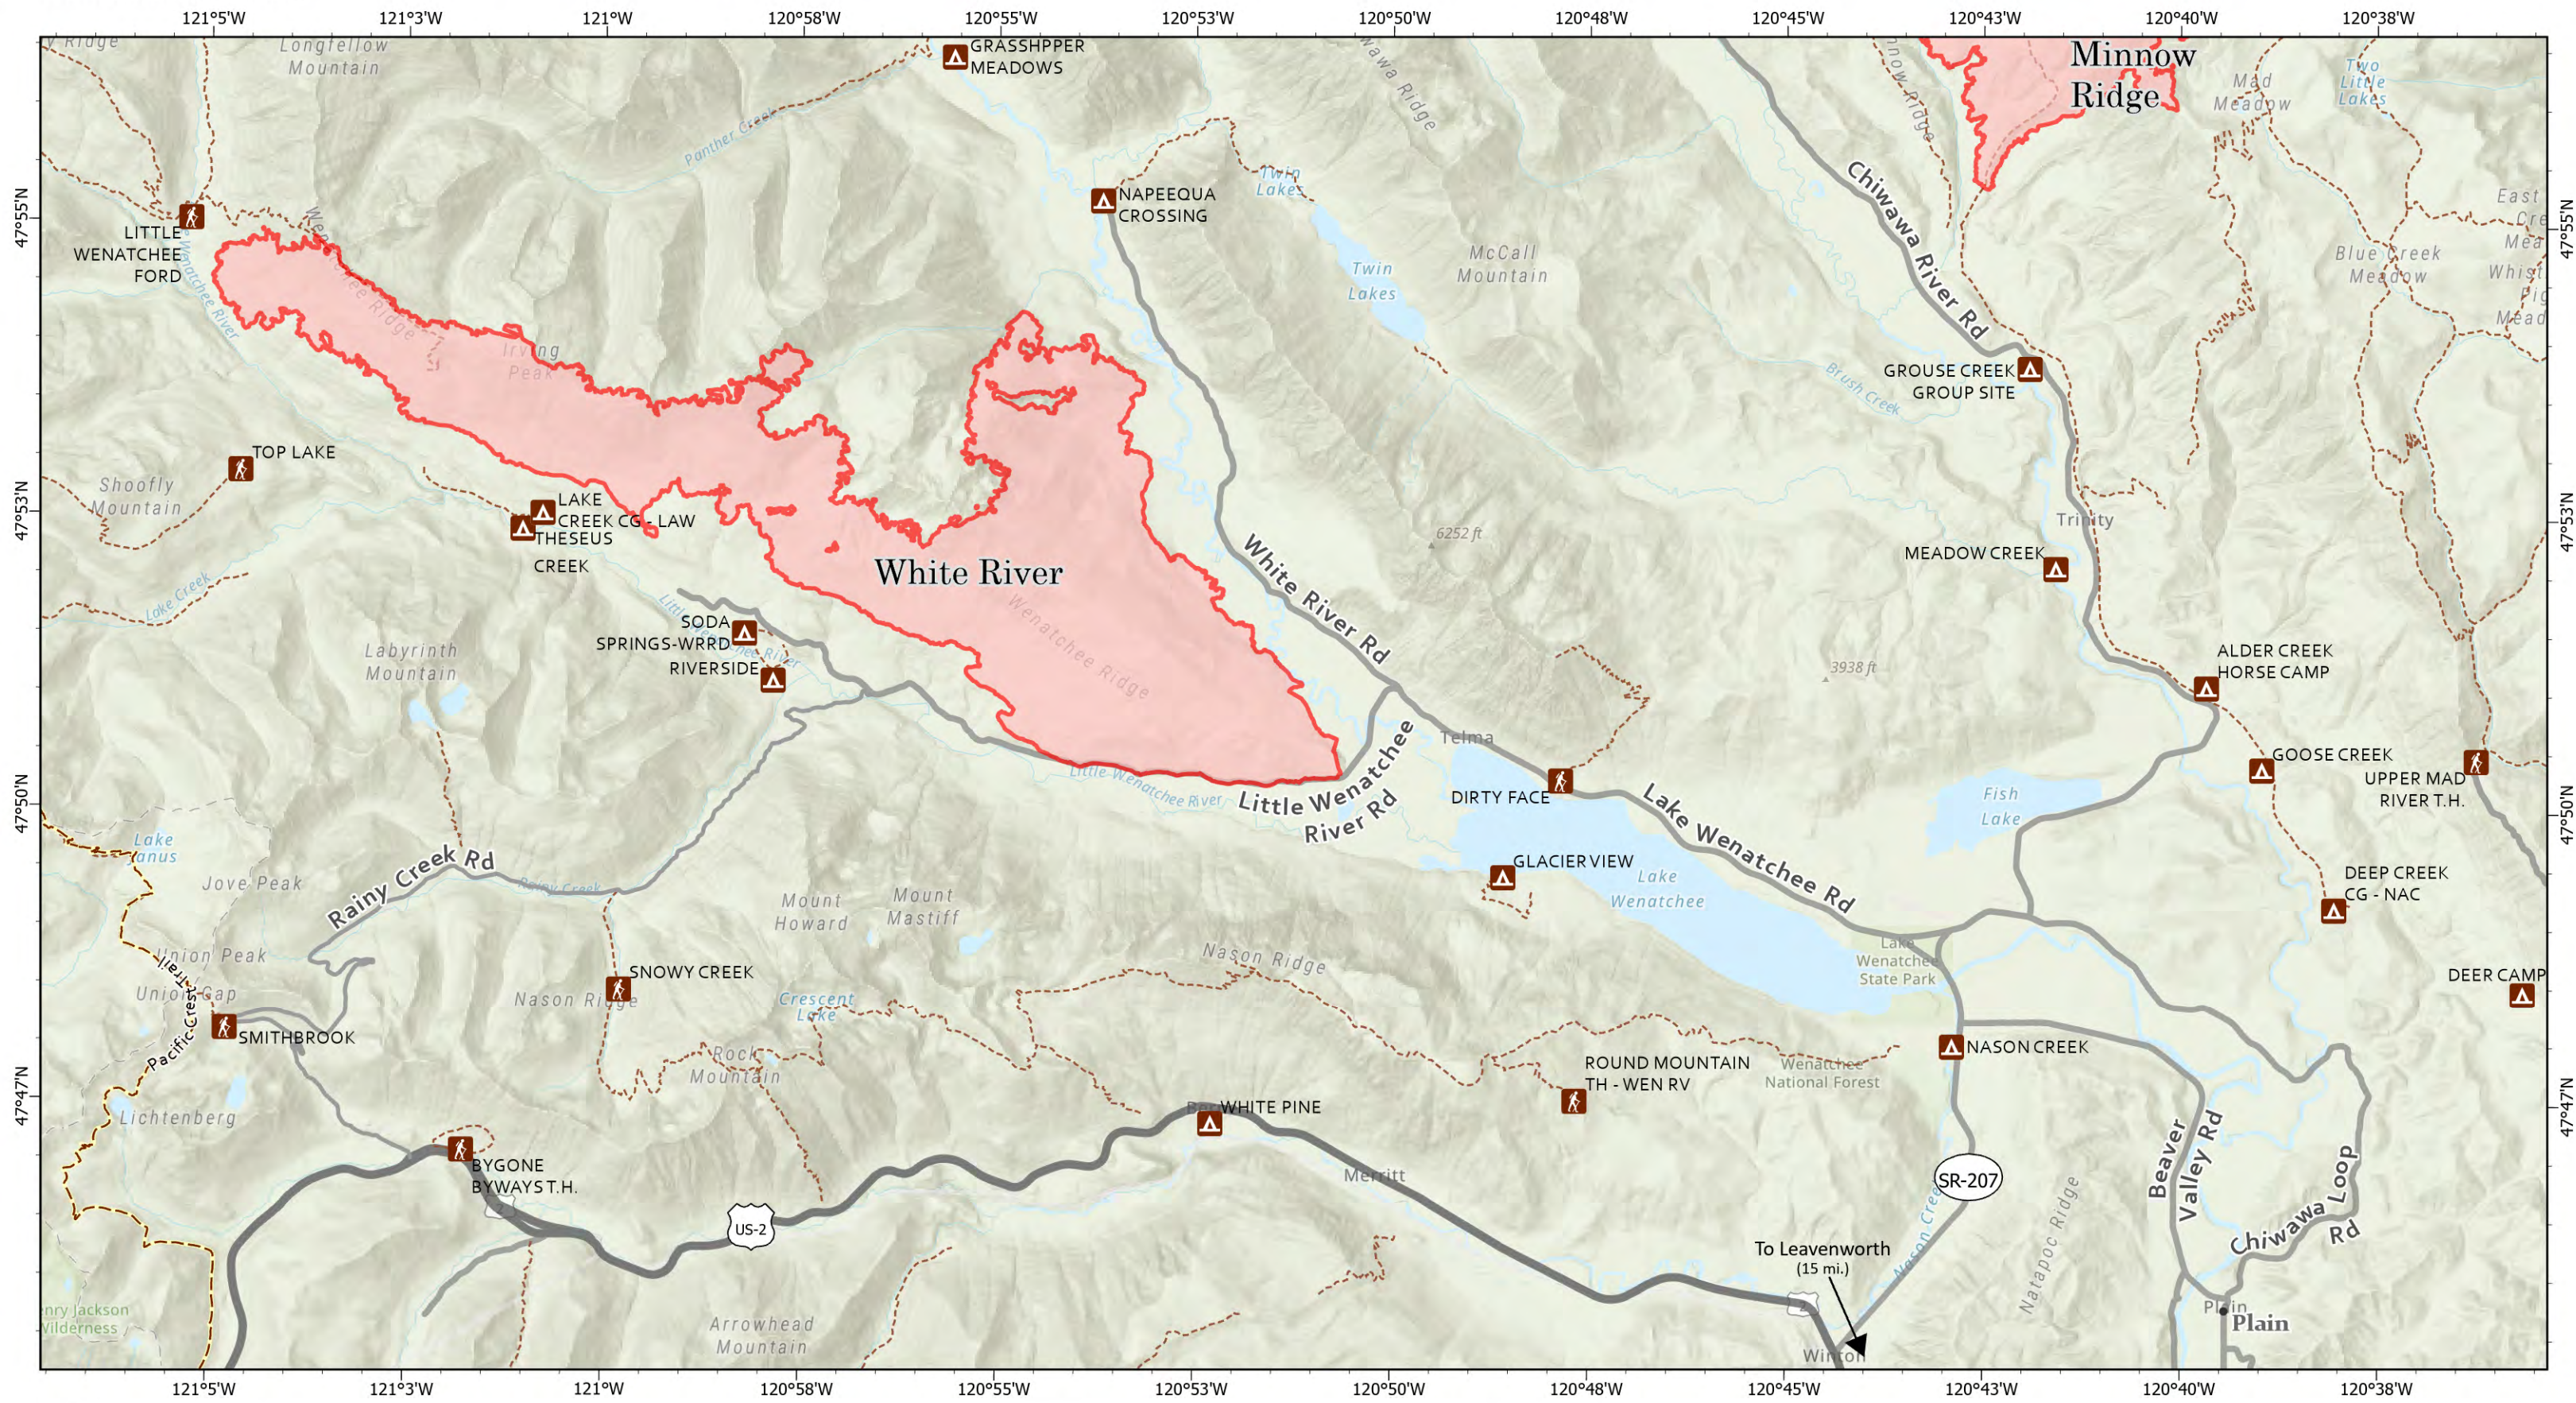

Fire Information

White River WA-OWF-000319

10,900 acres
Acres as of IR 10/13/22 @ 2033 PDT
Map Updated: 10/14/2022

-  Interstate or US Highway
-  State Highway or Major Arterial Collector
-  Arterial or Collector
-  Trail
-  Pacific Crest Trail
-  Campground
-  Trailhead