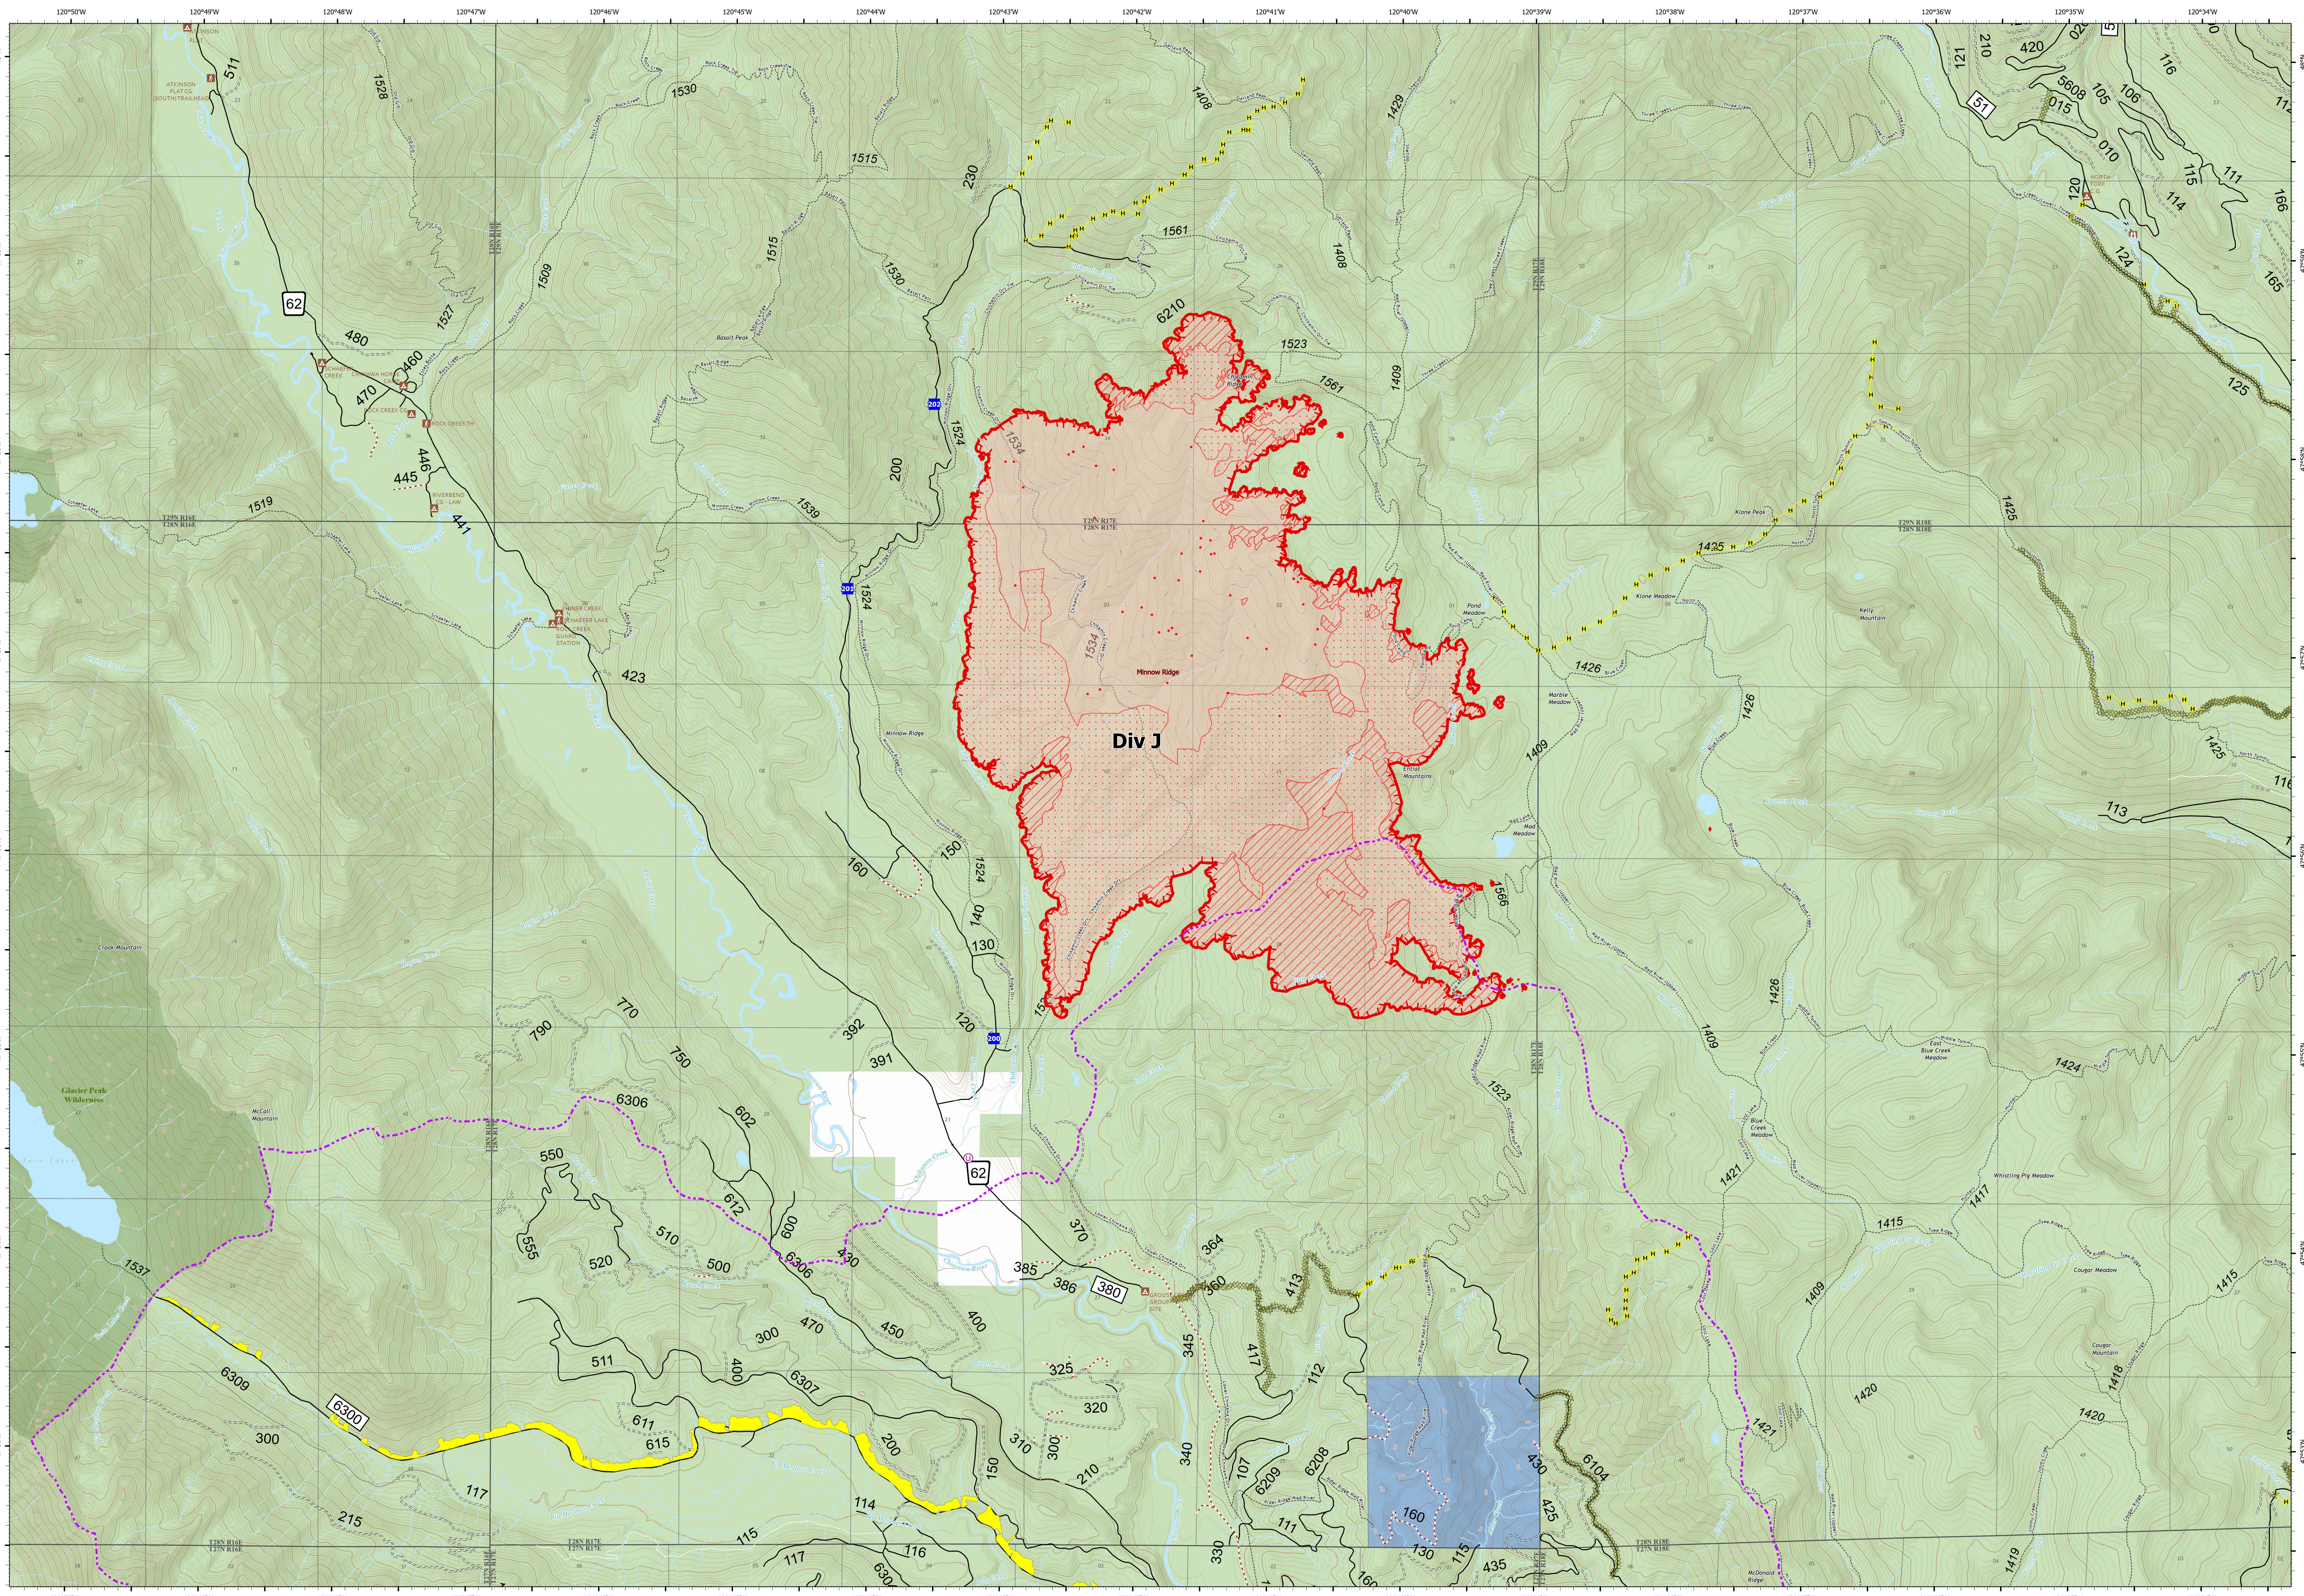

Operations - Minnow Ridge

White River
WA-OWF-000319
11,179 acres

Minnow Ridge
WA-OWF-000479
4,867 acres

- IR Isolated Heat Source
- Possible IR Heat Source
- IR Intense Heat
- IR Scattered Heat
- Unimproved Landing Area
- Drop Point
- Structures
- Campground
- OBSERVATION SITE
- Wilderness
- Trailhead
- Community Protection Line
- U.S. Forest Service
- Private
- State

0 0.25 0.5 Miles

Acres as of IR 10/19/22 @ 1803 PDT
Map Updated: 10/20/2022 1:19 PM