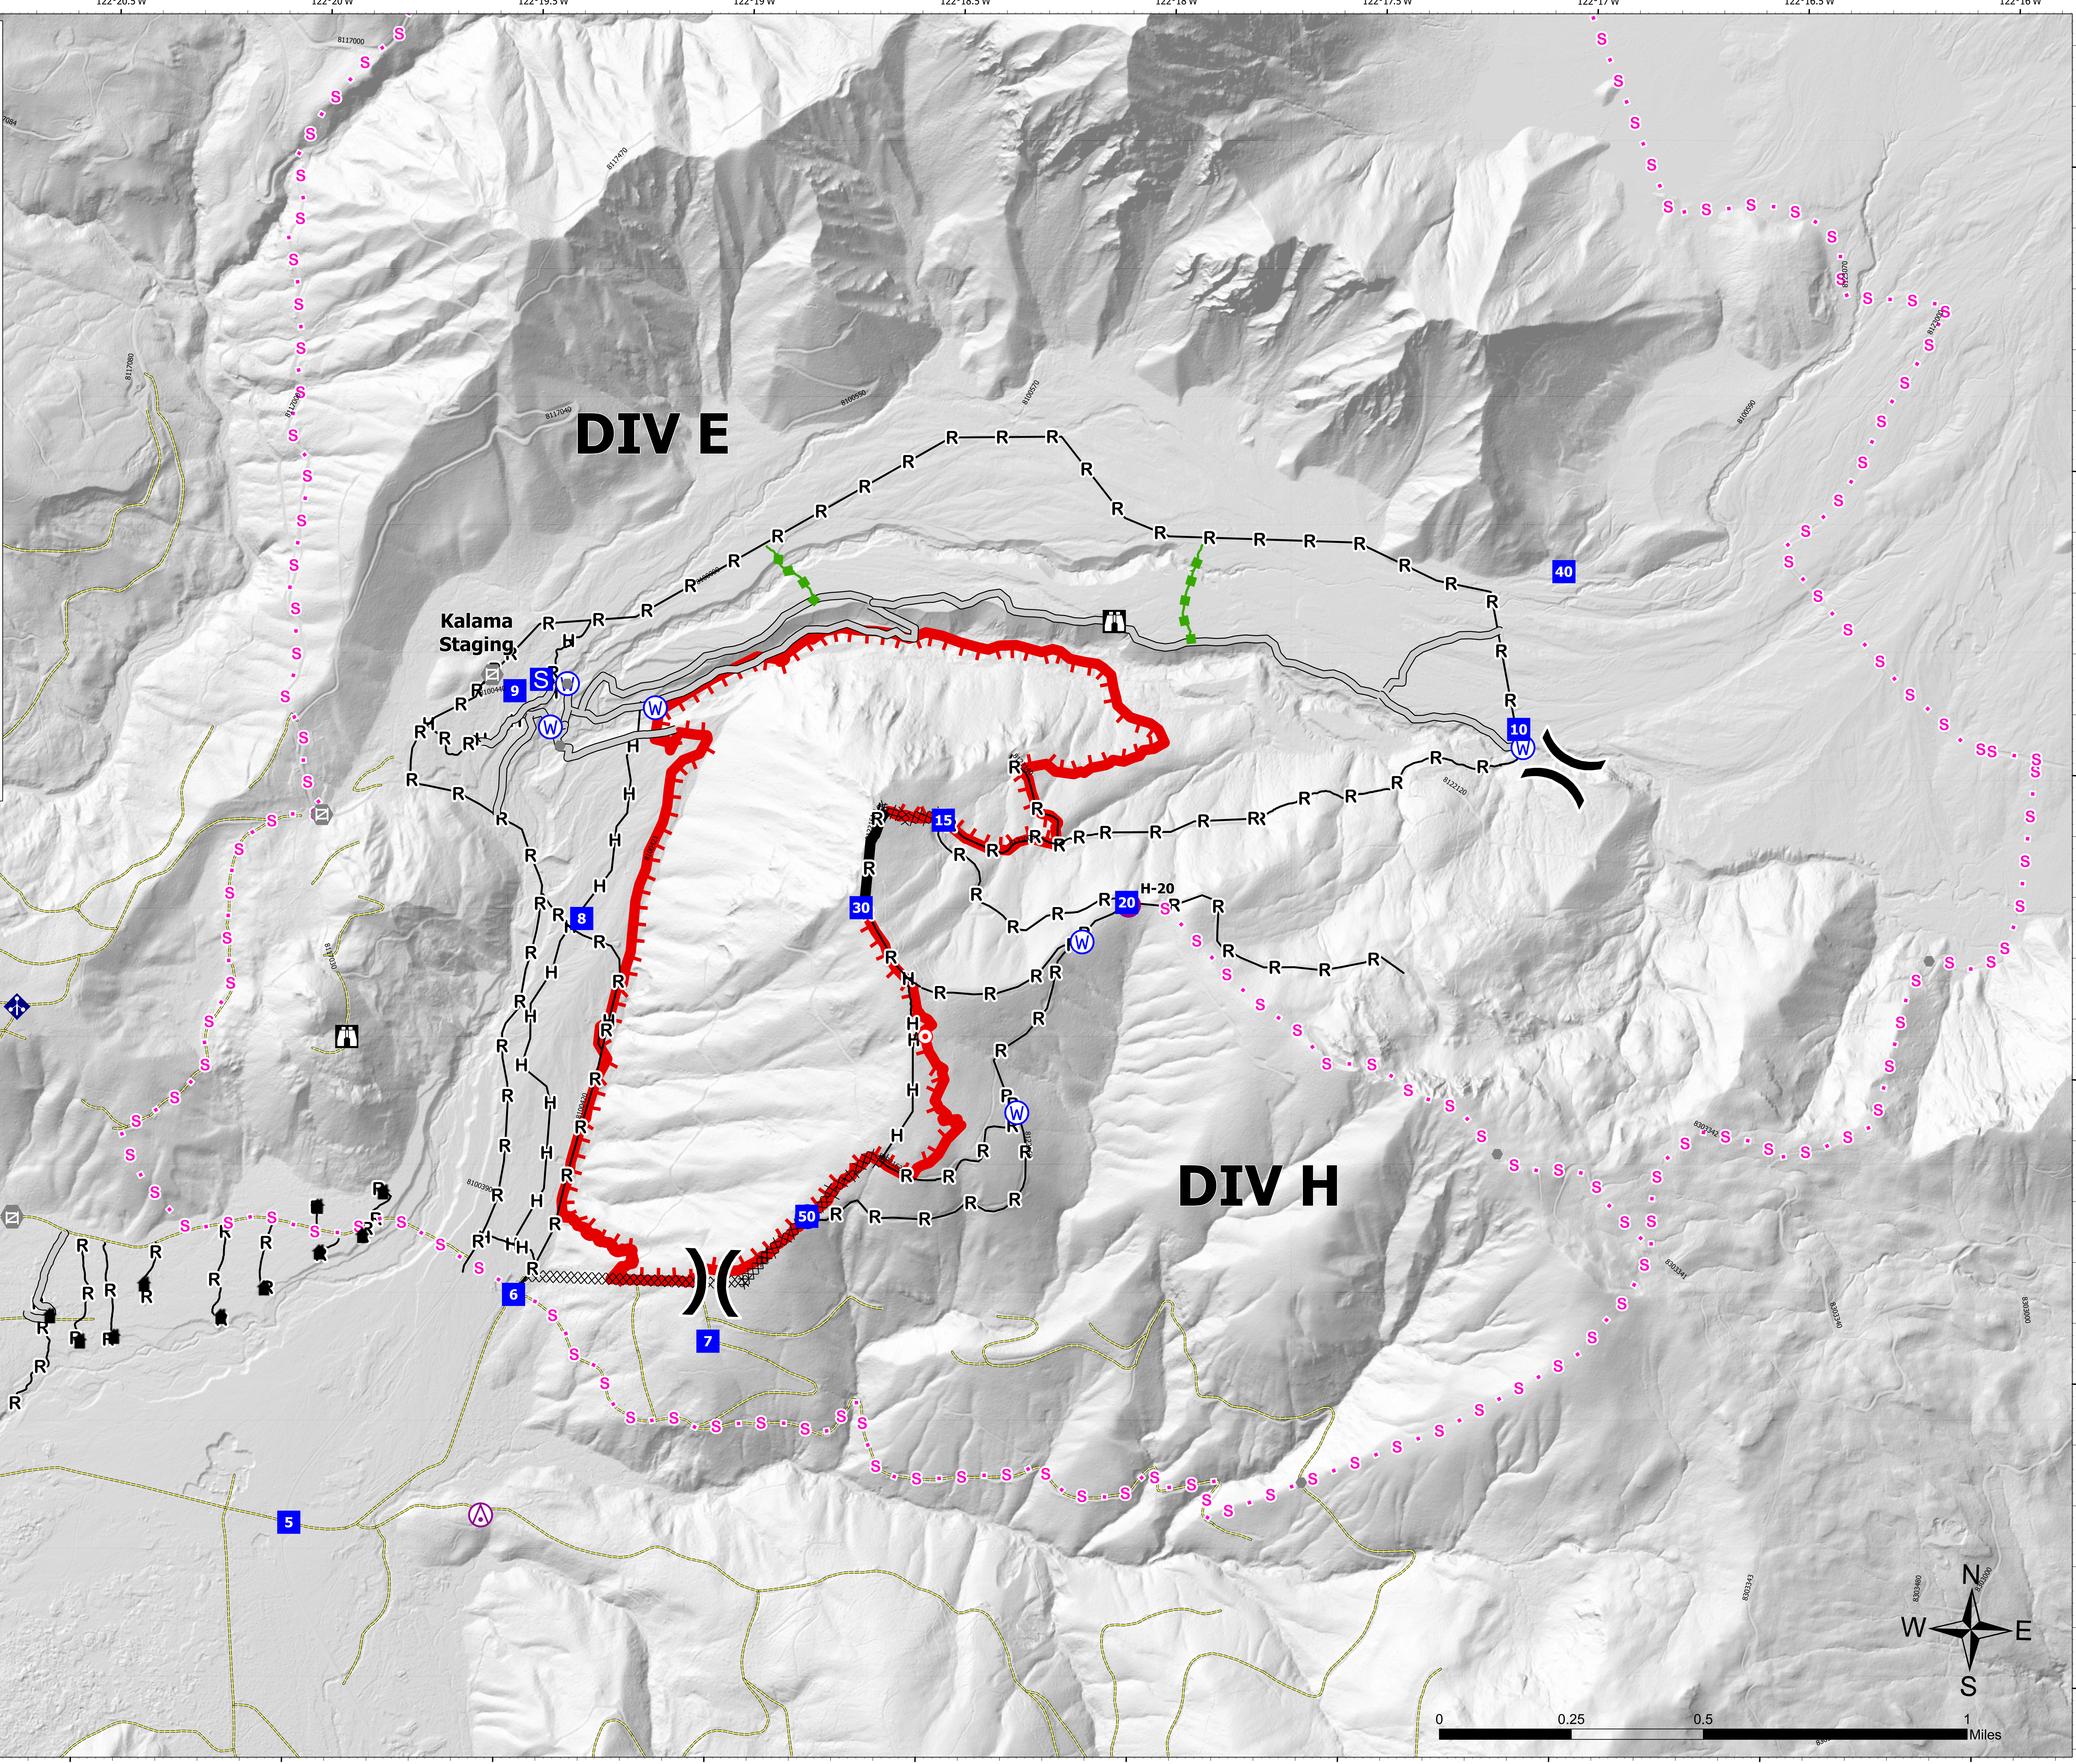

Operations

Kalama
WA-GPF-001028
10/05/2022
456 acres at 10/04/2022 1123

- Structures
- Aerial Hazard
- Helipad
- Division Break
- Drop Point
- Staging Area
- Lookout
- Hot Spot - Spot Fire
- Other
- Gate
- Mobile Weather Unit
- Water Source
- Completed Dozer Line
- Completed Hand Line
- Completed Road as Line
- Planned Secondary Line
- Access or Improved Road
- Escape Route
- Contained
- Uncontained
- Forest Service Land
- PVT Roads
- Paved Road
- Gravel/Dirt Road
- Unspecified Road
- Closed Road
- <all other values>
- Ranger District Office
- Region/Supervisor Office
- Campground
- Group Campground
- Trailhead
- Visitor Center
- Visitor Center
- Picnic Site
- Group Picnic Site
- Interpretive Site
- Interpretive Site
- Ski Area Alpine
- Ski Area Nordic
- Snowpark
- Snowpark

DIV E

DIV H

Kalama Staging