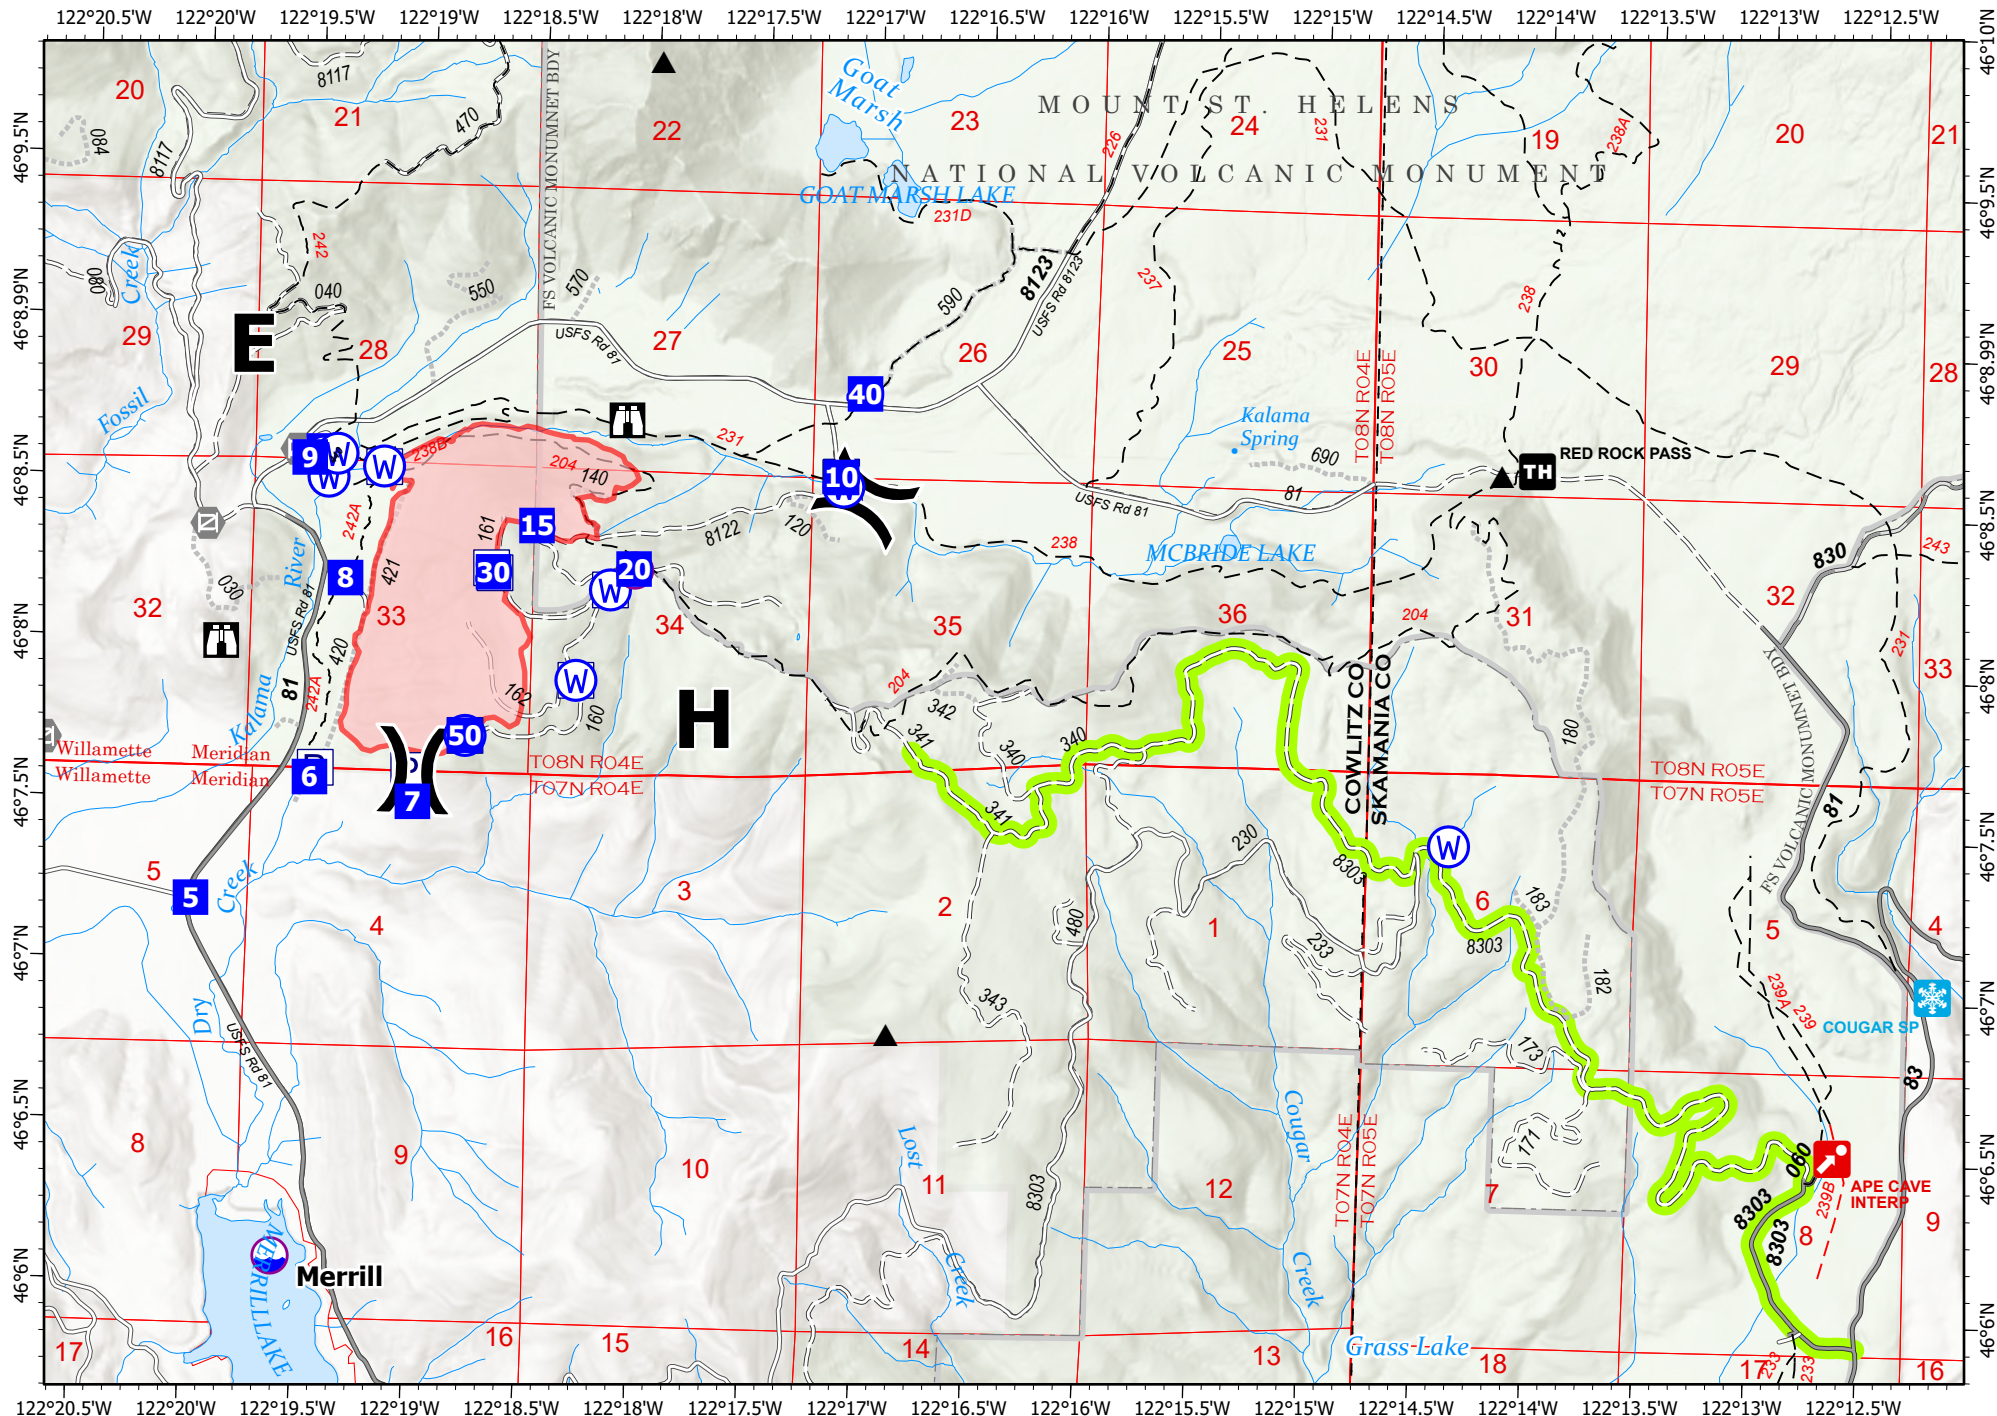

Transportation

Kalama
 WAGPF001028
 09/28/2022
 432 acres at 9/27/2022 1144

- ▭ Wildfire Daily Fire Perimeter
- ◐ Dip Site
- Helispot
- U Unimproved Landing Area
- Division Break
- ▣ Incident Command Post
- Drop Point
- ⚓ Camp
- Ⓢ Staging Area
- Ⓜ Lookout
- Ⓜ Gate
- Ⓜ Repeater
- Ⓜ Water Source
- ▬ Route- 83 to 341

- ▭ Wildfire Daily Fire Perimeter
- ⊗ Dip Site
- ⊗ Unimproved Landing Area
- Division Break
- Drop Point
- Staging Area
- Lookout
- Gate
- Label Point
- Pump
- Water Tank
- Water Source
- Route- 83 to 341

Page Name: Page 1

Transportation

Kalama
 WAGPF001028
 09/28/2022
 432 acres at 9/27/2022 1144

- Dip Site
- Helispot
- U Unimproved Landing Area
- ▲ Camp
- Incident Command Post

Route- 83 to 341

Page Name: Page 2