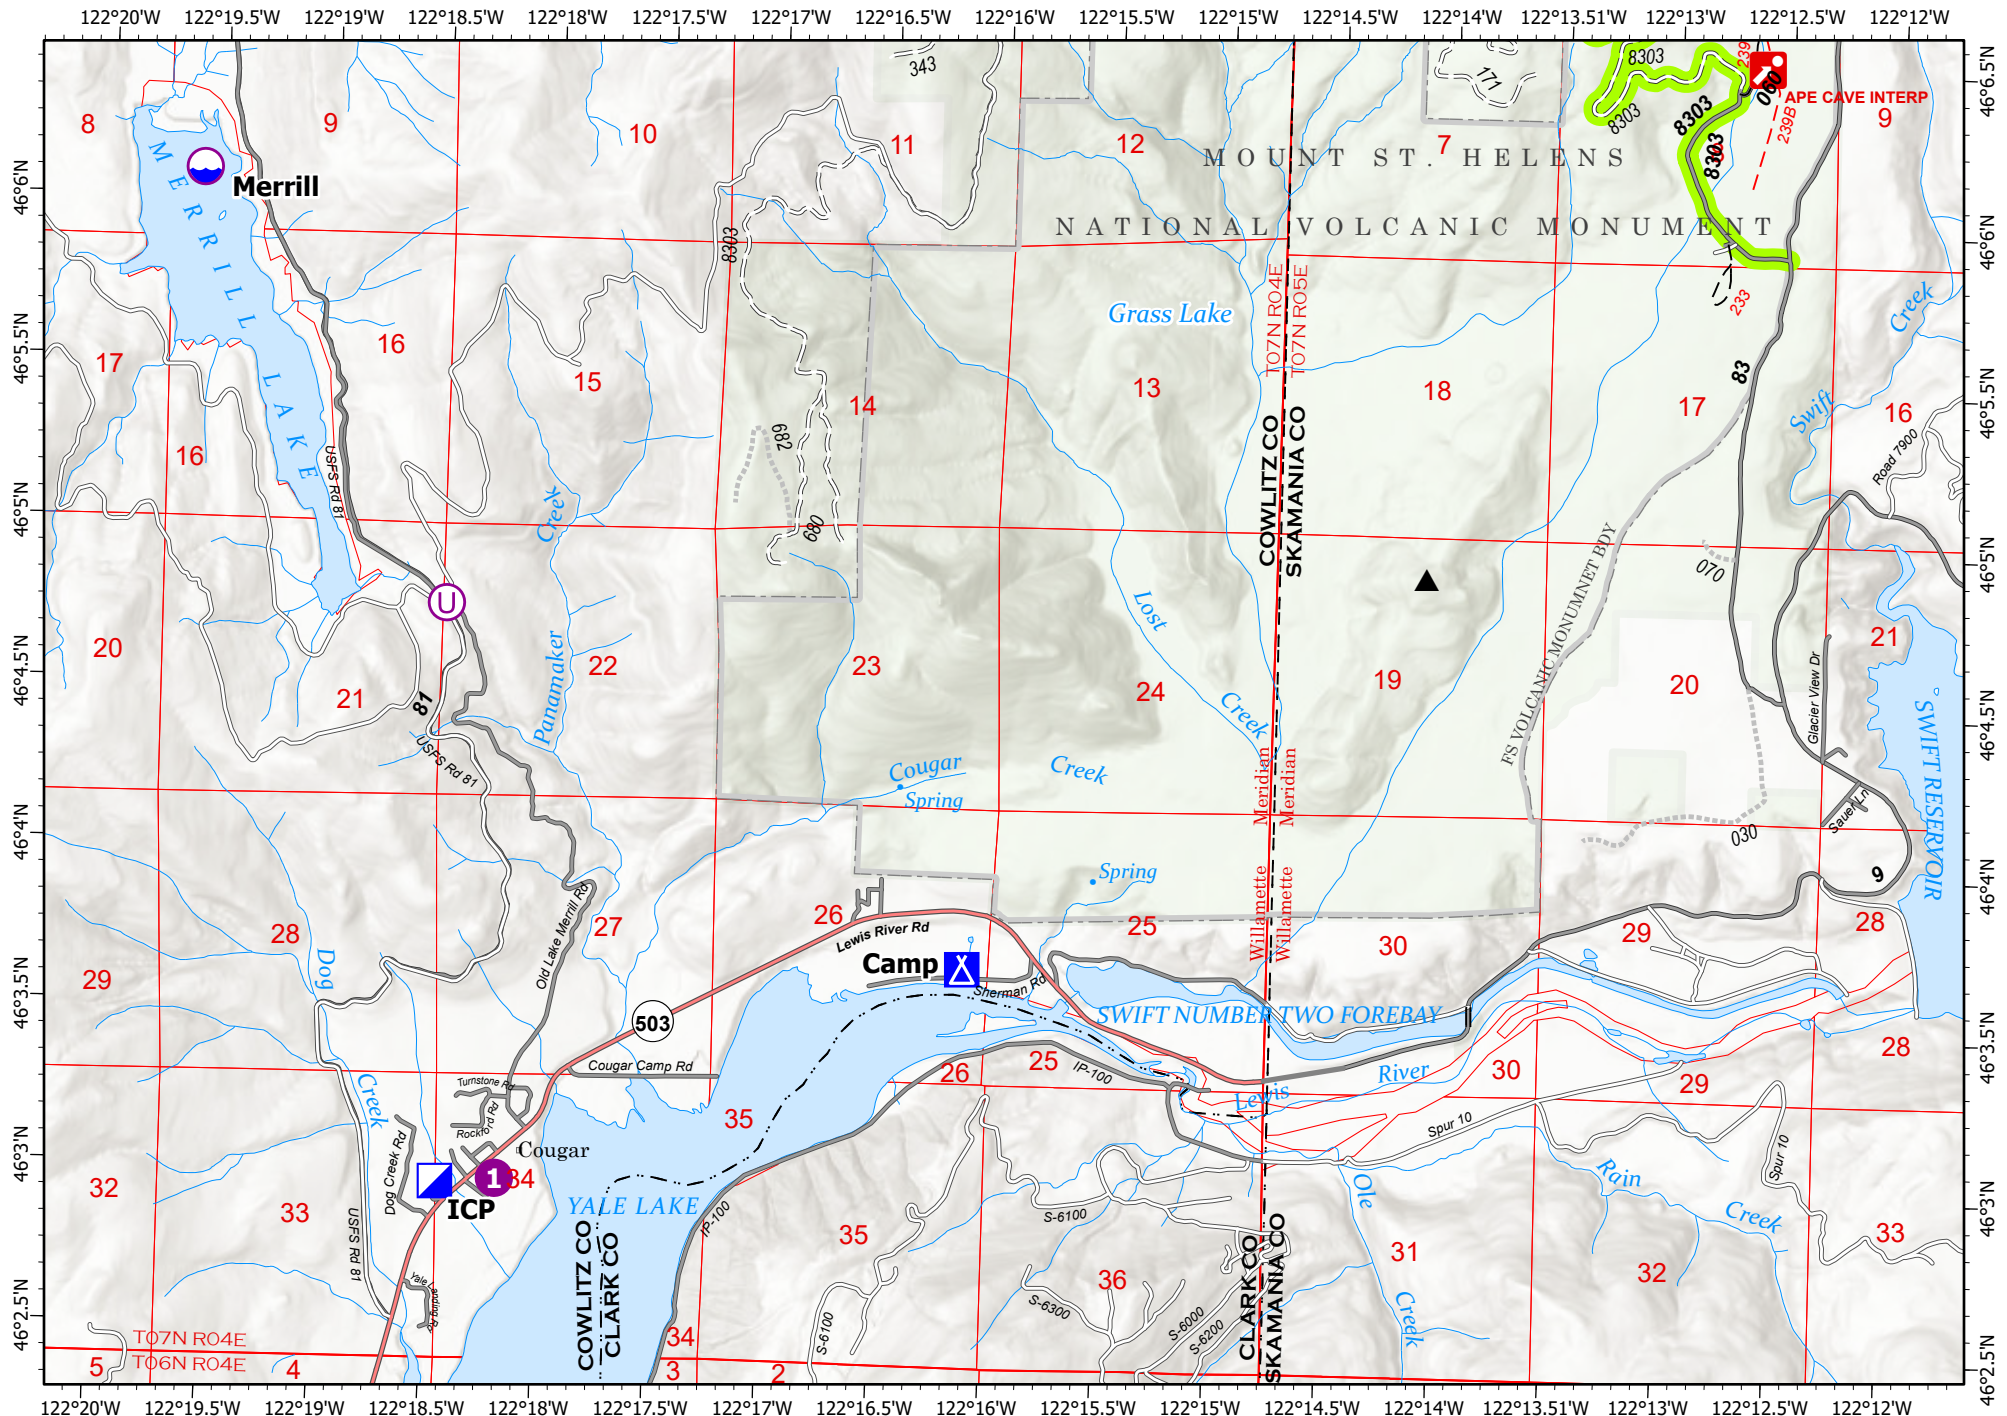

Transportation

Kalama
 WAGPF001028
 09/28/2022
 432 acres at 9/27/2022 1144

- ▭ Wildfire Daily Fire Perimeter
- ◐ Dip Site
- Helispot
- U Unimproved Landing Area
- Division Break
- ▣ Incident Command Post
- Drop Point
- ⚓ Camp
- Ⓢ Staging Area
- Ⓜ Lookout
- Ⓜ Gate
- Ⓜ Repeater
- Ⓜ Water Source
- ▬ Route- 83 to 341

- ▭ Wildfire Daily Fire Perimeter
- ⊗ Dip Site
- ⊗ Unimproved Landing Area
- Division Break
- Drop Point
- Staging Area
- Lookout
- Gate
- Label Point
- Pump
- Water Tank
- Water Source
- Route- 83 to 341

Page Name: Page 1

Transportation

Kalama
 WAGPF001028
 09/28/2022
 432 acres at 9/27/2022 1144

- Dip Site
- Helispot
- U Unimproved Landing Area
- ▲ Camp
- Incident Command Post

Route- 83 to 341

Page Name: Page 2