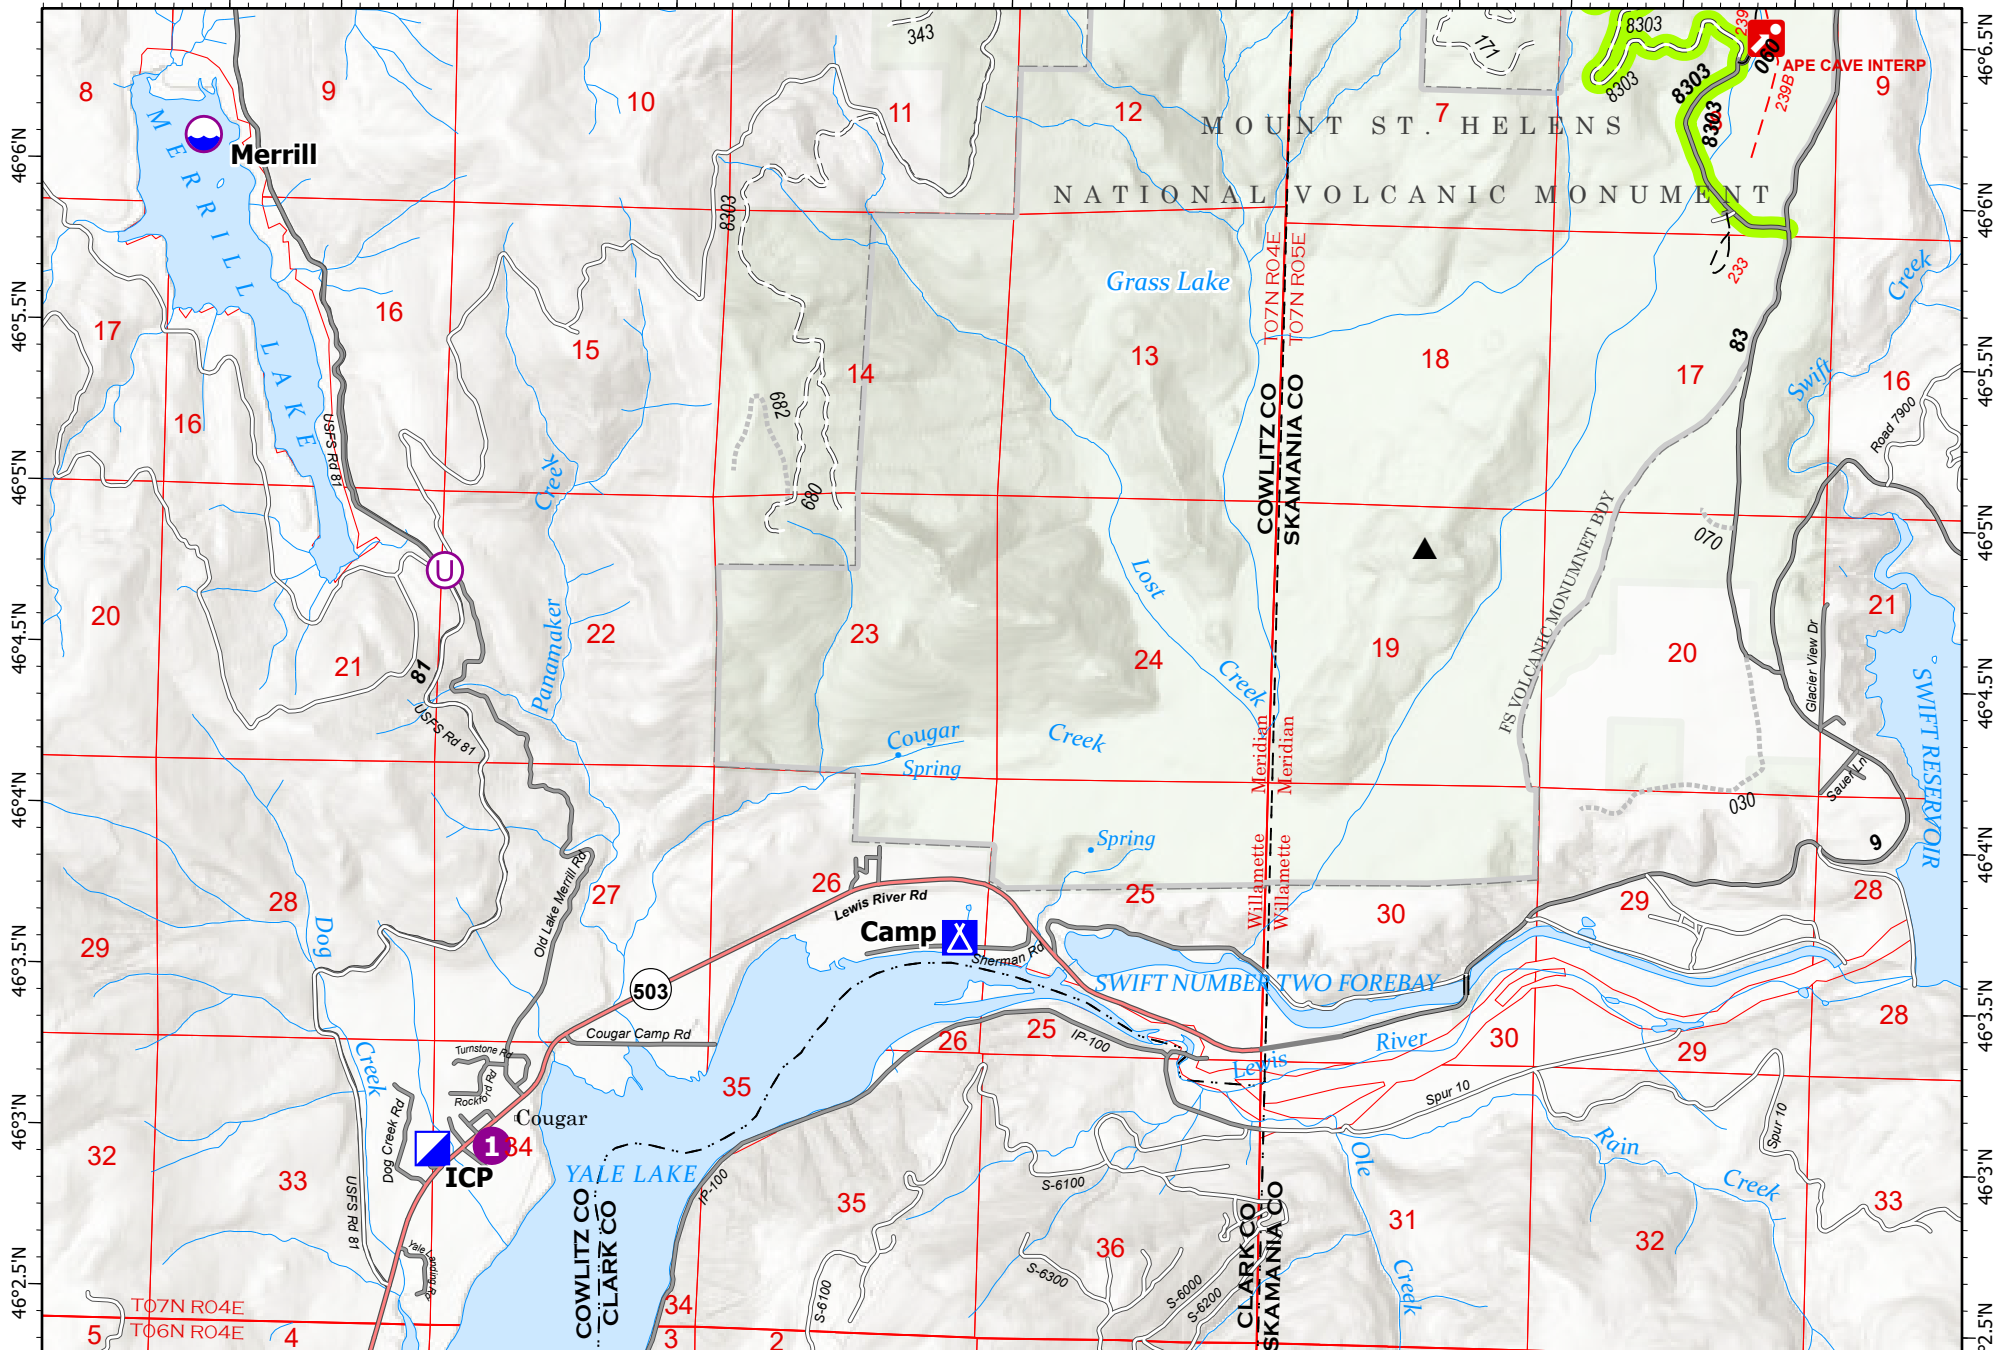

Transportation

Kalama
 WAGPF001028
 09/29/2022
 432 acres at 9/27/2022 1144

0 0.5 1 2
 Miles

- ▭ Wildfire Daily Fire Perimeter
- ◐ Dip Site
- Helispot
- U Unimproved Landing Area
- Division Break
- ▣ Incident Command Post
- Drop Point
- ▲ Camp
- S Staging Area
- H Lookout
- G Gate
- ◊ Repeater
- W Water Source
- Route- 83 to 341

- ▭ Wildfire Daily Fire Perimeter
- ⊕ Dip Site
- ⊕ Unimproved Landing Area
- ⊔ Division Break
- Drop Point
- S Staging Area
- ⌚ Lookout
- ⊕ Gate
- ⊕ Water Source
- ⊕ Pump
- ⊕ Water Tank
- Route- 83 to 341

Page Name: Page 1

Transportation

Kalama
 WAGPF001028
 09/29/2022
 432 acres at 9/27/2022 1144

122°20'W 122°19.5'W 122°19'W 122°18.5'W 122°18'W 122°17.5'W 122°17'W 122°16.5'W 122°16'W 122°15.5'W 122°15'W 122°14.5'W 122°14'W 122°13.51'W 122°13'W 122°12.5'W 122°12'W

- Dip Site
- Helispot

- Unimproved Landing Area
- Incident Command Post

- Camp
- Route- 83 to 341

Page Name: Page 2

Transportation

Kalama
 WAGPF001028
 09/29/2022
 432 acres at 9/27/2022 1144