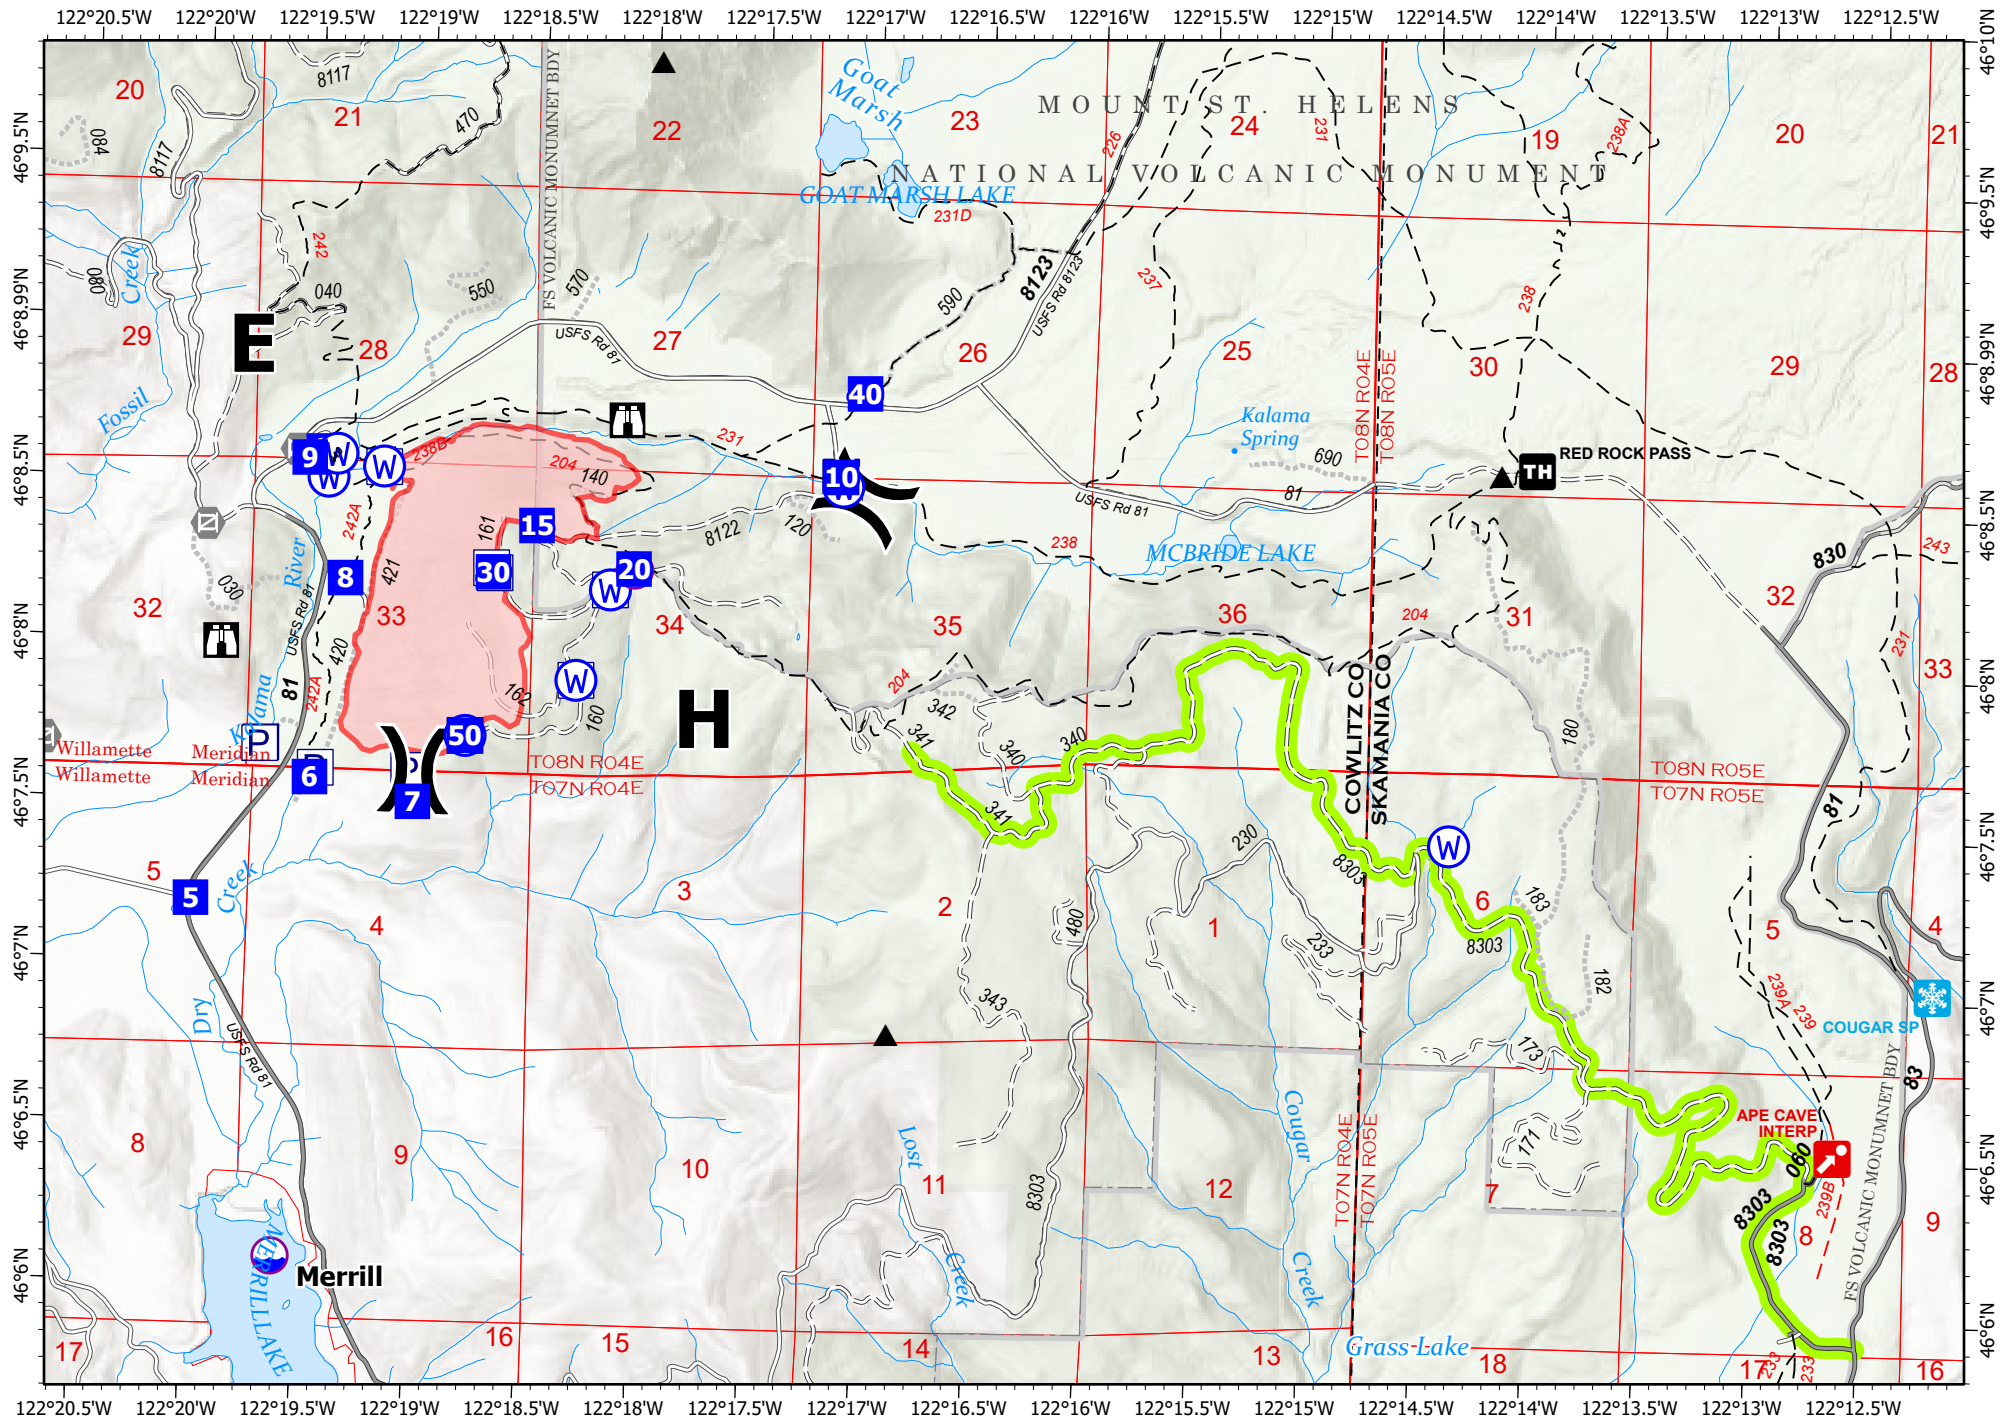

Transportation

Kalama
 WAGPF001028
 09/29/2022
 432 acres at 9/27/2022 1144

0 0.5 1 2
 Miles

- ▭ Wildfire Daily Fire Perimeter
- ◐ Dip Site
- Helispot
- U Unimproved Landing Area
- Division Break
- ▣ Incident Command Post
- Drop Point
- ▲ Camp
- S Staging Area
- H Lookout
- G Gate
- ◊ Repeater
- W Water Source
- Route- 83 to 341

- ▭ Wildfire Daily Fire Perimeter
- ⊕ Dip Site
- ⊕ Unimproved Landing Area
- ⊔ Division Break
- Drop Point
- S Staging Area
- ⌚ Lookout
- ⊕ Gate
- ⊕ Water Source
- ⊕ Pump
- ⊕ Water Tank
- Route- 83 to 341

Page Name: Page 1

Transportation

Kalama
 WAGPF001028
 09/29/2022
 432 acres at 9/27/2022 1144

122°20'W 122°19.5'W 122°19'W 122°18.5'W 122°18'W 122°17.5'W 122°17'W 122°16.5'W 122°16'W 122°15.5'W 122°15'W 122°14.5'W 122°14'W 122°13.51'W 122°13'W 122°12.5'W 122°12'W

- Dip Site
- Helispot

- Unimproved Landing Area
- Incident Command Post

- Camp
- Route- 83 to 341

Page Name: Page 2

Transportation

Kalama
 WAGPF001028
 09/29/2022
 432 acres at 9/27/2022 1144