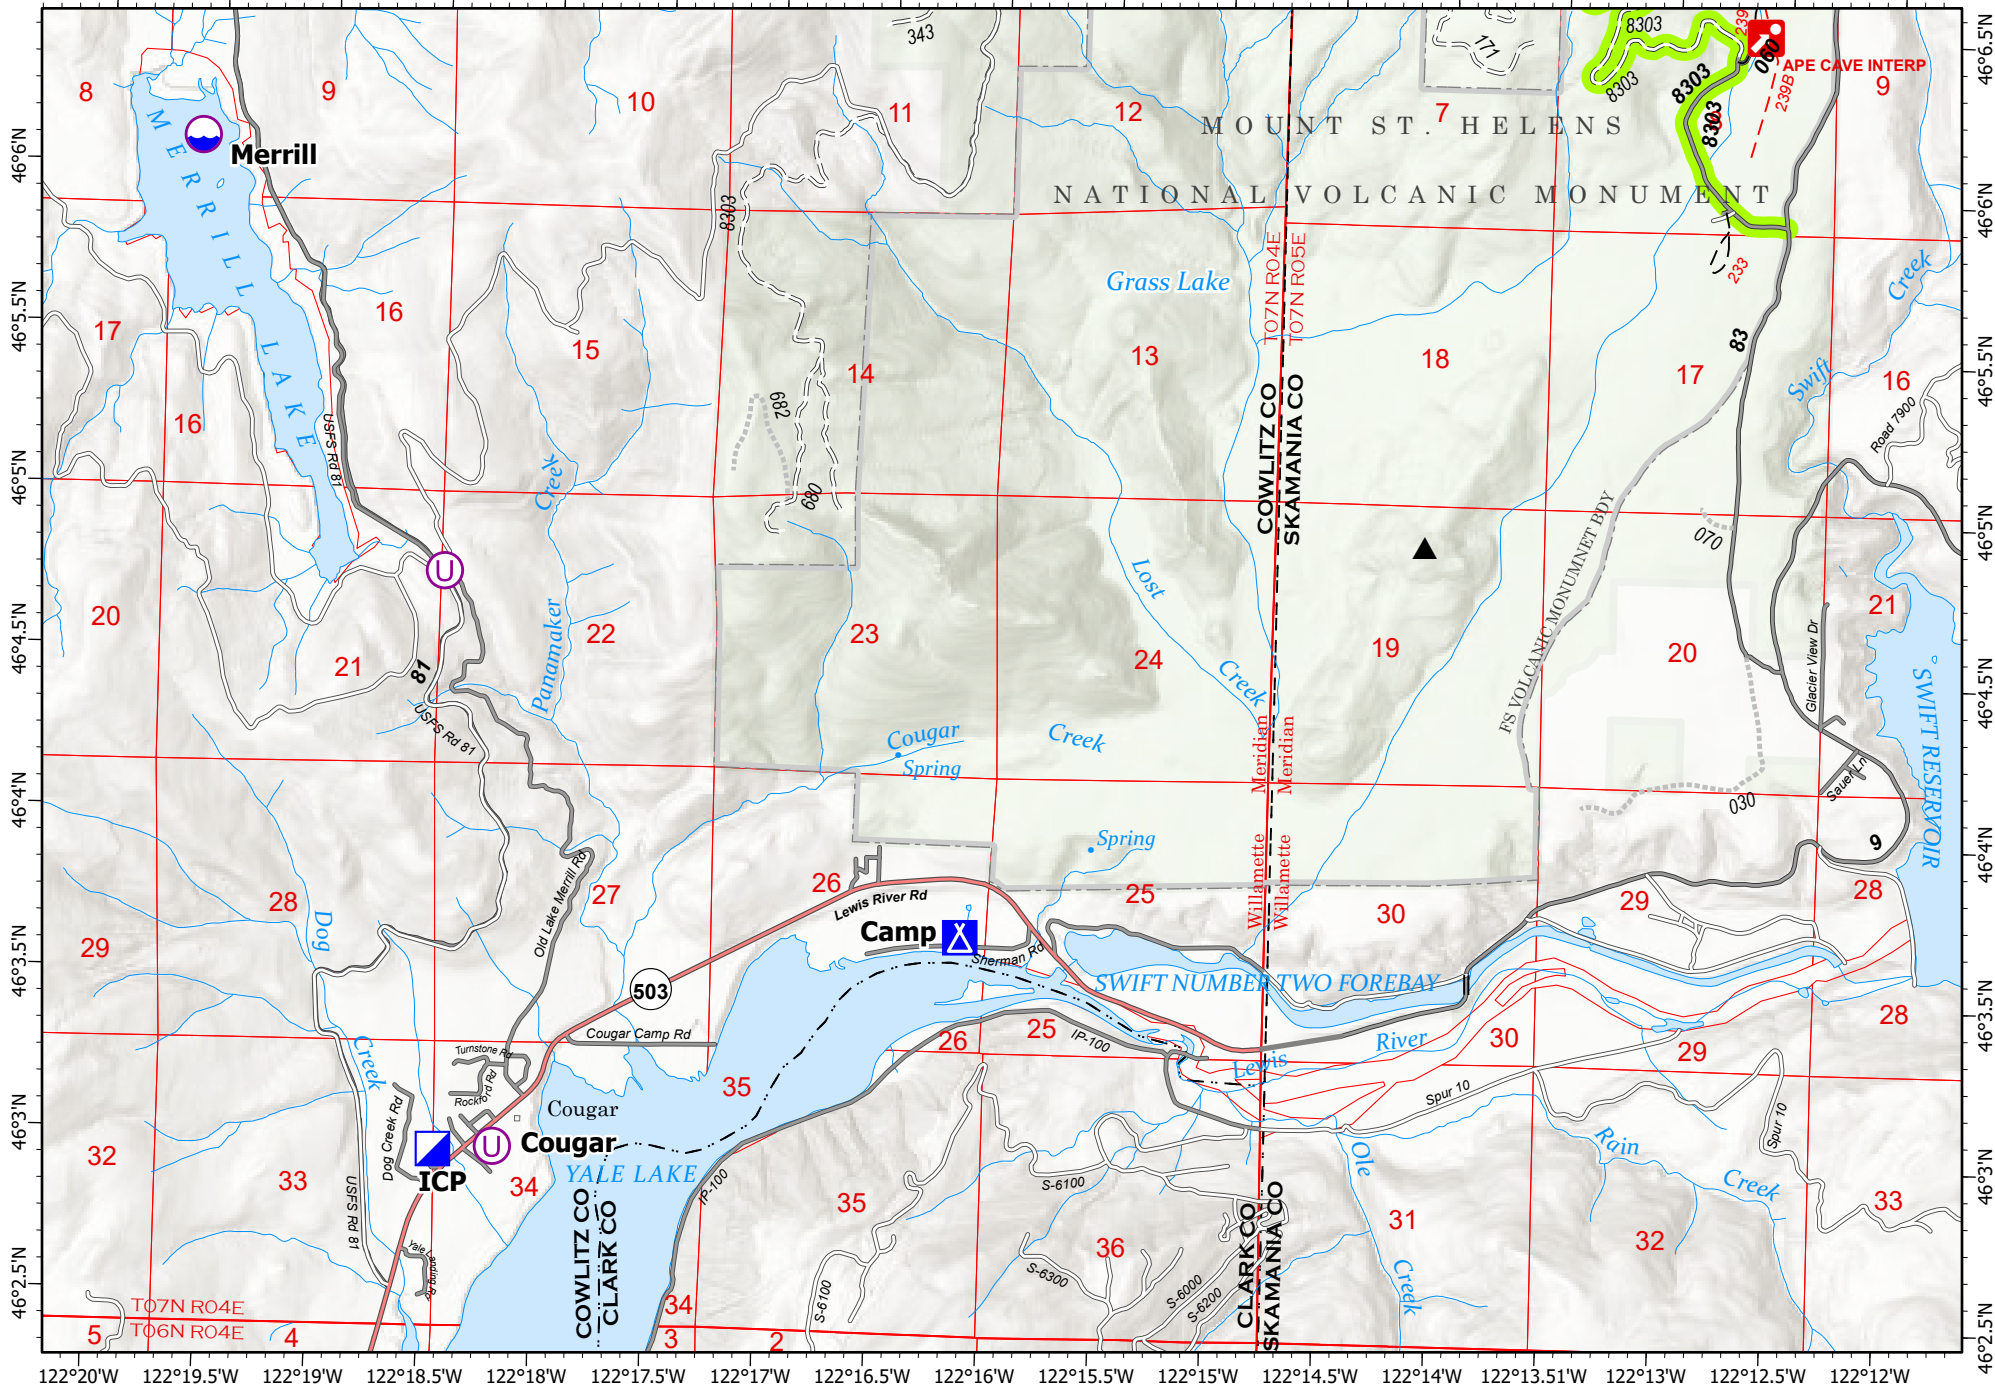

Transportation

Kalama
 WAGPF001028
 10/03/2022
 443 acres at 10/01/2022 1205

- ▬ Wildfire Daily Fire Perimeter
- ▬ Incident Command Post
- ⊠ Gate
- ⊙ Aerial Hazard
- Drop Point
- ◆ Mobile Weather Unit
- ⊙ Dip Site
- ⊠ Camp
- ◆ Repeater
- ⊙ Helispot
- ⊠ Staging Area
- ⊠ Hazard
- ⊙ Unimproved Landing Area
- ⊠ Lookout
- ⊙ Water Source
- ⊘ Division Break
- ⊙ Hot Spot - Spot Fire
- ▬ Route- 83 to 341

- ▭ Wildfire Daily Fire Perimeter
- ⊕ Aerial Hazard
- ⊕ Dip Site
- Helispot
-) Division Break
- Drop Point
- S Staging Area
- ⊞ Lookout
- ⊙ Hot Spot - Spot Fire
- ⊞ Gate
- ⊞ Mobile Weather Unit
- ⚠ Hazard
- ⊞ Water Source
- Label Point
- ⊞ Pump
- ⊞ Water Tank
- ▬ Route- 83 to 341

Page Name: Page 1

Transportation
 Kalama
 WAGPF001028
 10/03/2022
 443 acres at 10/01/2022 1205

 Dip Site	 Camp	Page Name: Page 2	
 Unimproved Landing Area	 Route- 83 to 341	0 0.25 0.5 1 Miles	
 Incident Command Post		Transportation Kalama WAGPF001028 10/03/2022 443 acres at 10/01/2022 1205	