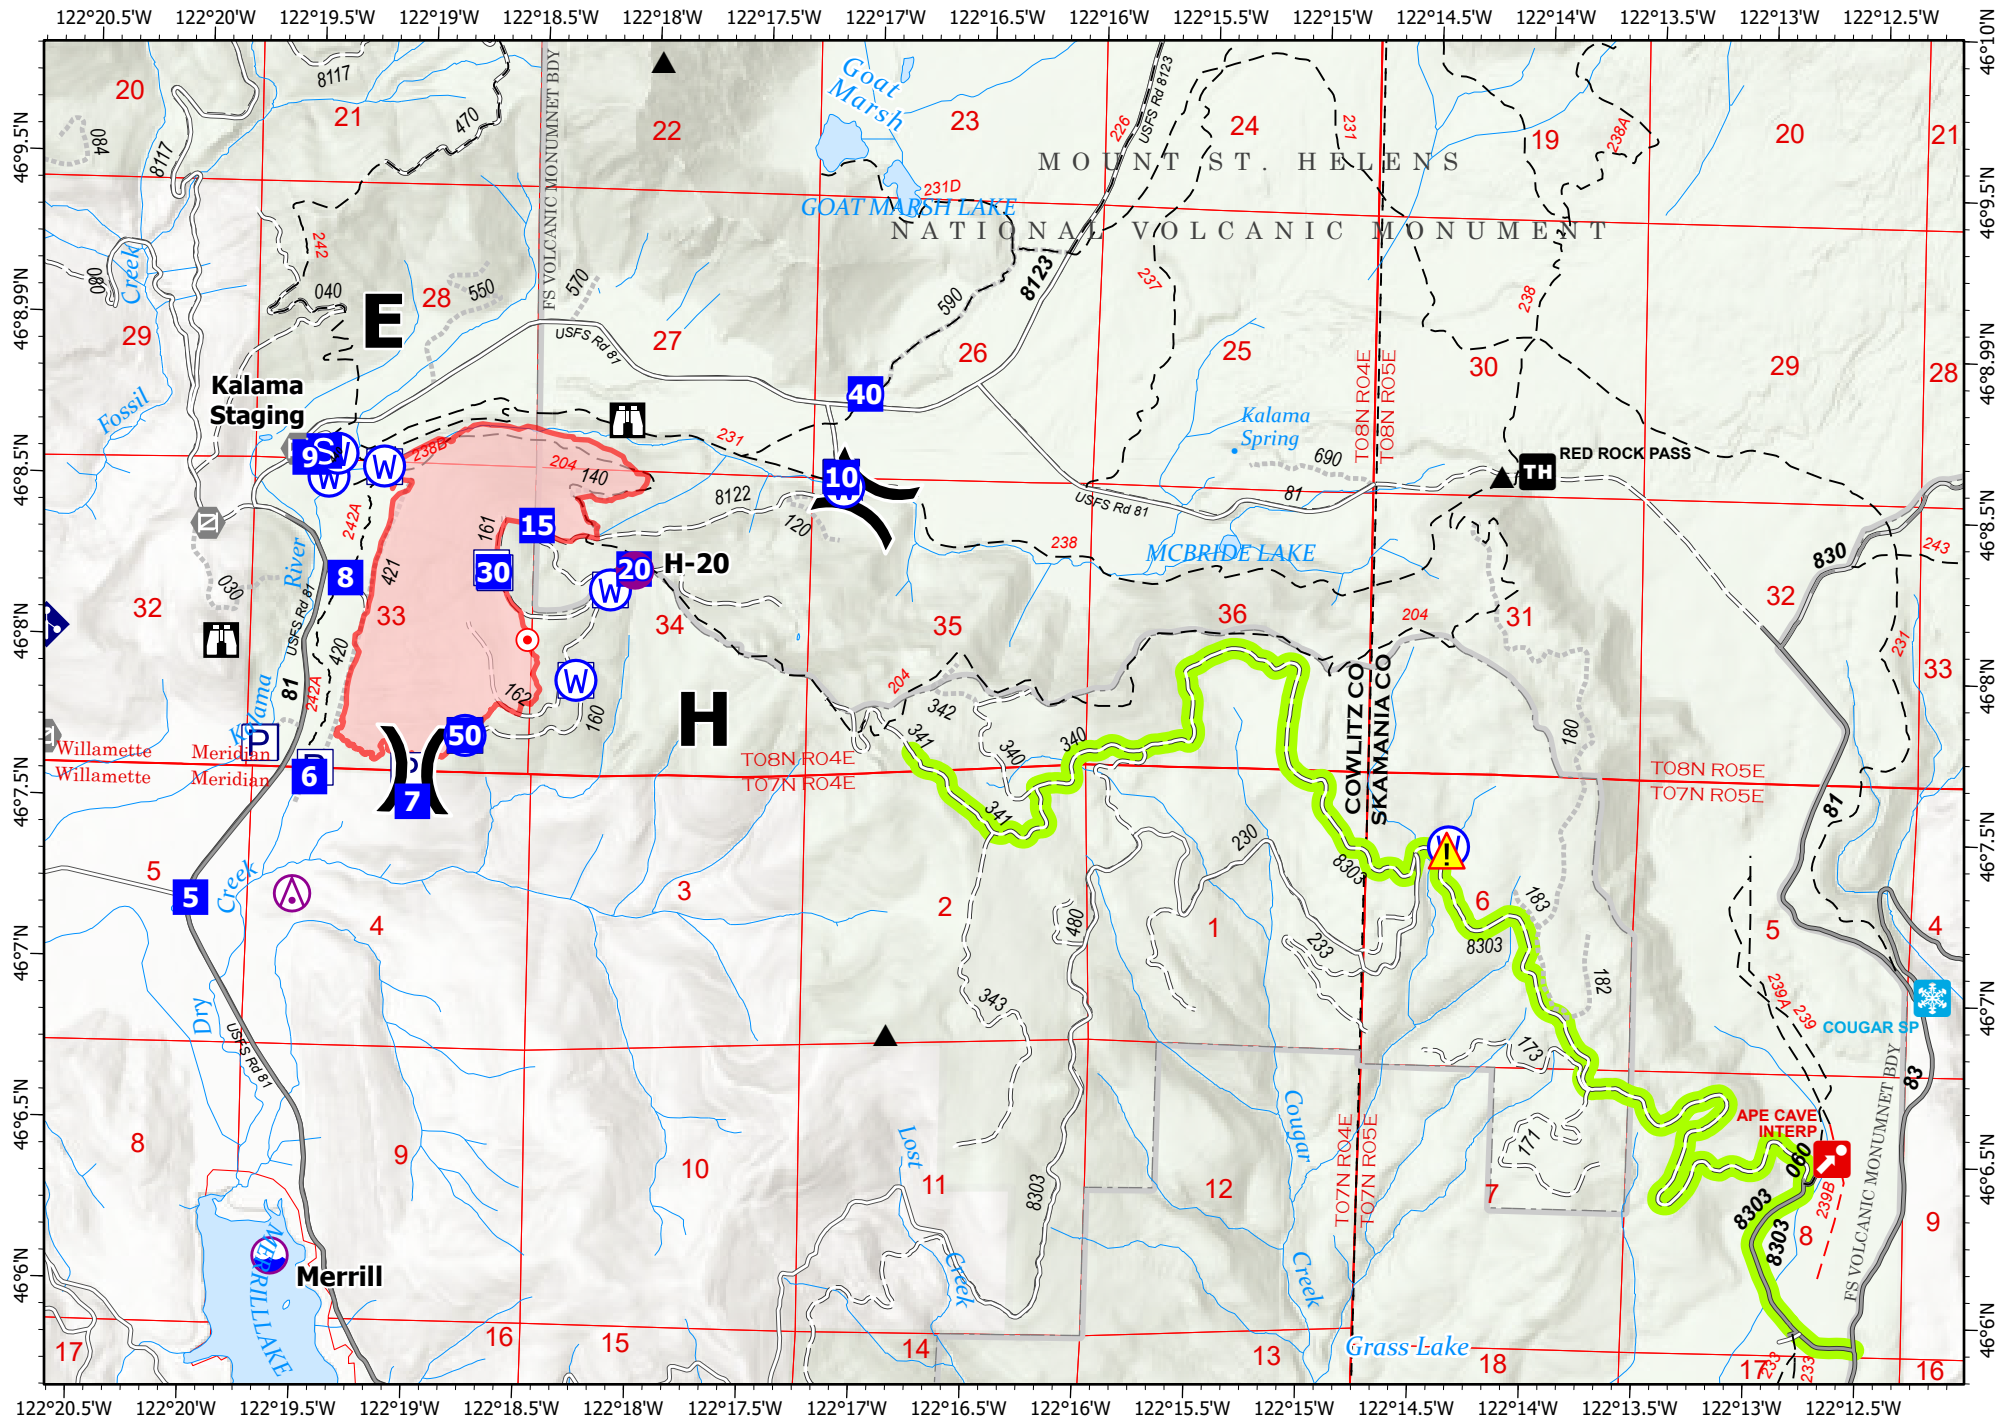

Transportation

Kalama
 WAGPF001028
 10/03/2022
 443 acres at 10/01/2022 1205

- ▬ Wildfire Daily Fire Perimeter
- ▬ Incident Command Post
- ⊠ Gate
- ⊙ Aerial Hazard
- Drop Point
- ◆ Mobile Weather Unit
- ⊙ Dip Site
- ⊠ Camp
- ◆ Repeater
- ⊙ Helispot
- ⊠ Staging Area
- ⊠ Hazard
- ⊙ Unimproved Landing Area
- ⊠ Lookout
- ⊙ Water Source
- ⊘ Division Break
- ⊙ Hot Spot - Spot Fire
- ▬ Route- 83 to 341

- ▭ Wildfire Daily Fire Perimeter
- ⊕ Aerial Hazard
- ⊕ Dip Site
- Helispot
-) Division Break
- Drop Point
- S Staging Area
- ⊞ Lookout
- ⊙ Hot Spot - Spot Fire
- ⊞ Gate
- ⊞ Mobile Weather Unit
- ⚠ Hazard
- ⊞ Water Source
- Label Point
- ⊞ Pump
- ⊞ Water Tank
- ▬ Route- 83 to 341

Page Name: Page 1

Transportation
 Kalama
 WAGPF001028
 10/03/2022
 443 acres at 10/01/2022 1205

 Dip Site	 Camp	Page Name: Page 2	
 Unimproved Landing Area	 Route- 83 to 341	0 0.25 0.5 1 Miles	
 Incident Command Post		Transportation Kalama WAGPF001028 10/03/2022 443 acres at 10/01/2022 1205	