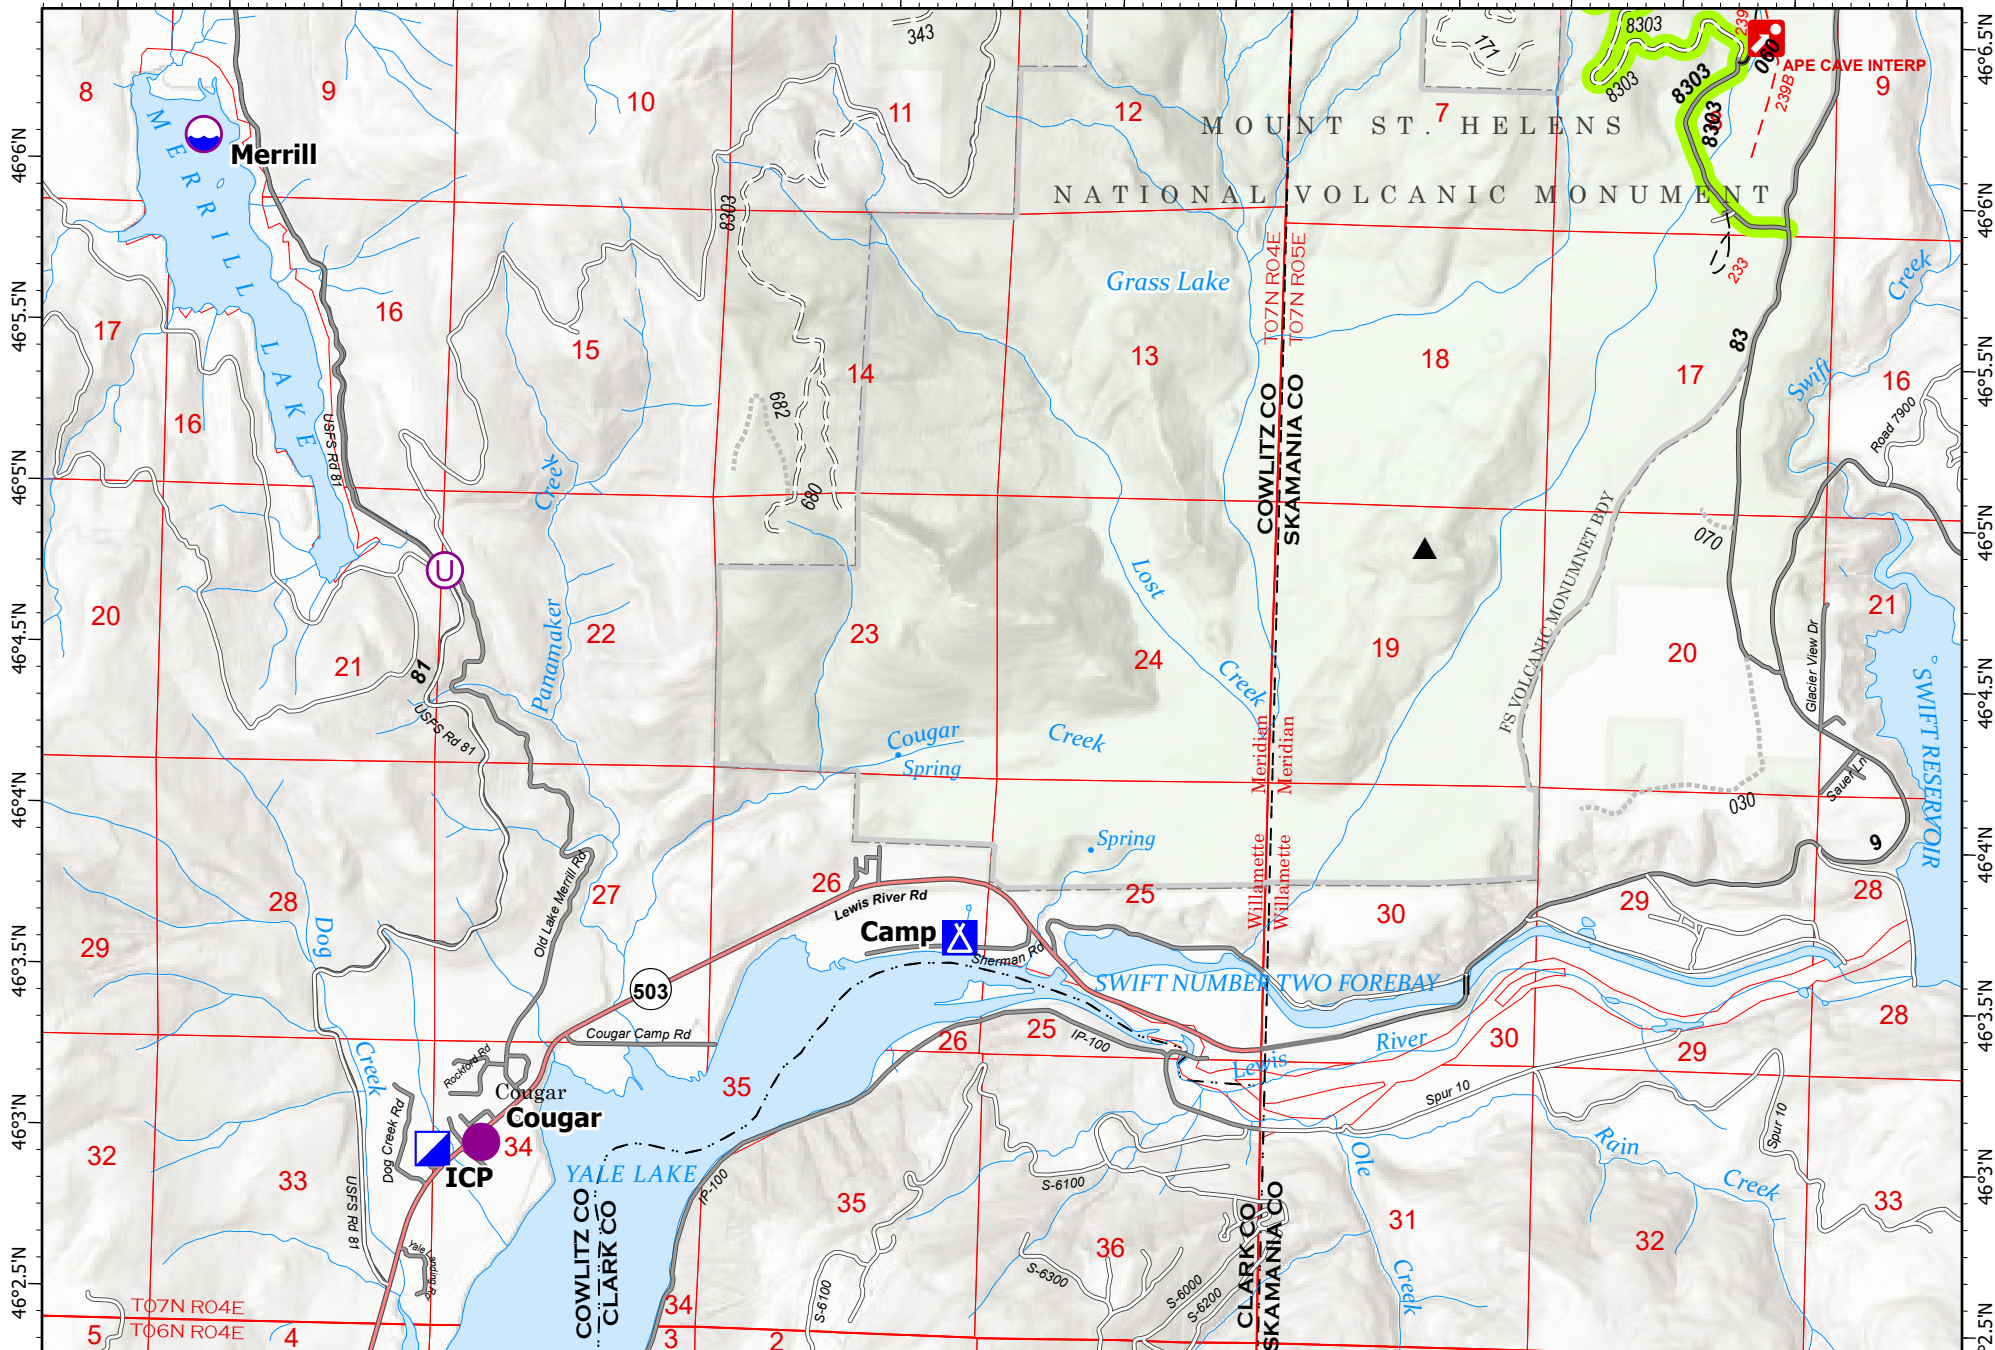

Transportation

Kalama
 WAGPF001028
 10/04/2022
 454 acres at 10/03/2022 1200

0 0.5 1 2
 Miles

- ▬ Wildfire Daily Fire Perimeter
- ▬ Incident Command Post
- ⊗ Gate
- ⊗ Aerial Hazard
- Drop Point
- ◆ Mobile Weather Unit
- ⊙ Dip Site
- ⊠ Camp
- ◆ Repeater
- Helispot
- ⊠ Staging Area
- ⊠ Hazard
- ⊗ Unimproved Landing Area
- ⊠ Lookout
- ⊙ Water Source
- ⊗ Division Break
- ⊙ Hot Spot - Spot Fire
- ▬ Route- 83 to 341

- ▭ Wildfire Daily Fire Perimeter
- ⊕ Aerial Hazard
- ⊕ Dip Site
- Helispot
- ⌋ Division Break
- Drop Point
- S Staging Area
- ⌚ Lookout
- Hot Spot - Spot Fire
- ⊕ Gate
- ⬢ Mobile Weather Unit
- ⚠ Hazard
- ⊕ Water Source
- Label Point
- ⊕ Pump
- ⊕ Water Tank
- ▬ Route- 83 to 341

Page Name: Page 1

Transportation
 Kalama
 WAGPF001028
 10/04/2022
 454 acres at 10/03/2022 1200

122°20'W 122°19.5'W 122°19'W 122°18.5'W 122°18'W 122°17.5'W 122°17'W 122°16.5'W 122°16'W 122°15.5'W 122°15'W 122°14.5'W 122°14'W 122°13.51'W 122°13'W 122°12.5'W 122°12'W

-  Dip Site
-  Helispot

-  Unimproved Landing Area
-  Camp
-  Incident Command Post

 Route- 83 to 341

Page Name: Page 2

Transportation

Kalama
WAGPF001028
10/04/2022
454 acres at 10/03/2022 1200