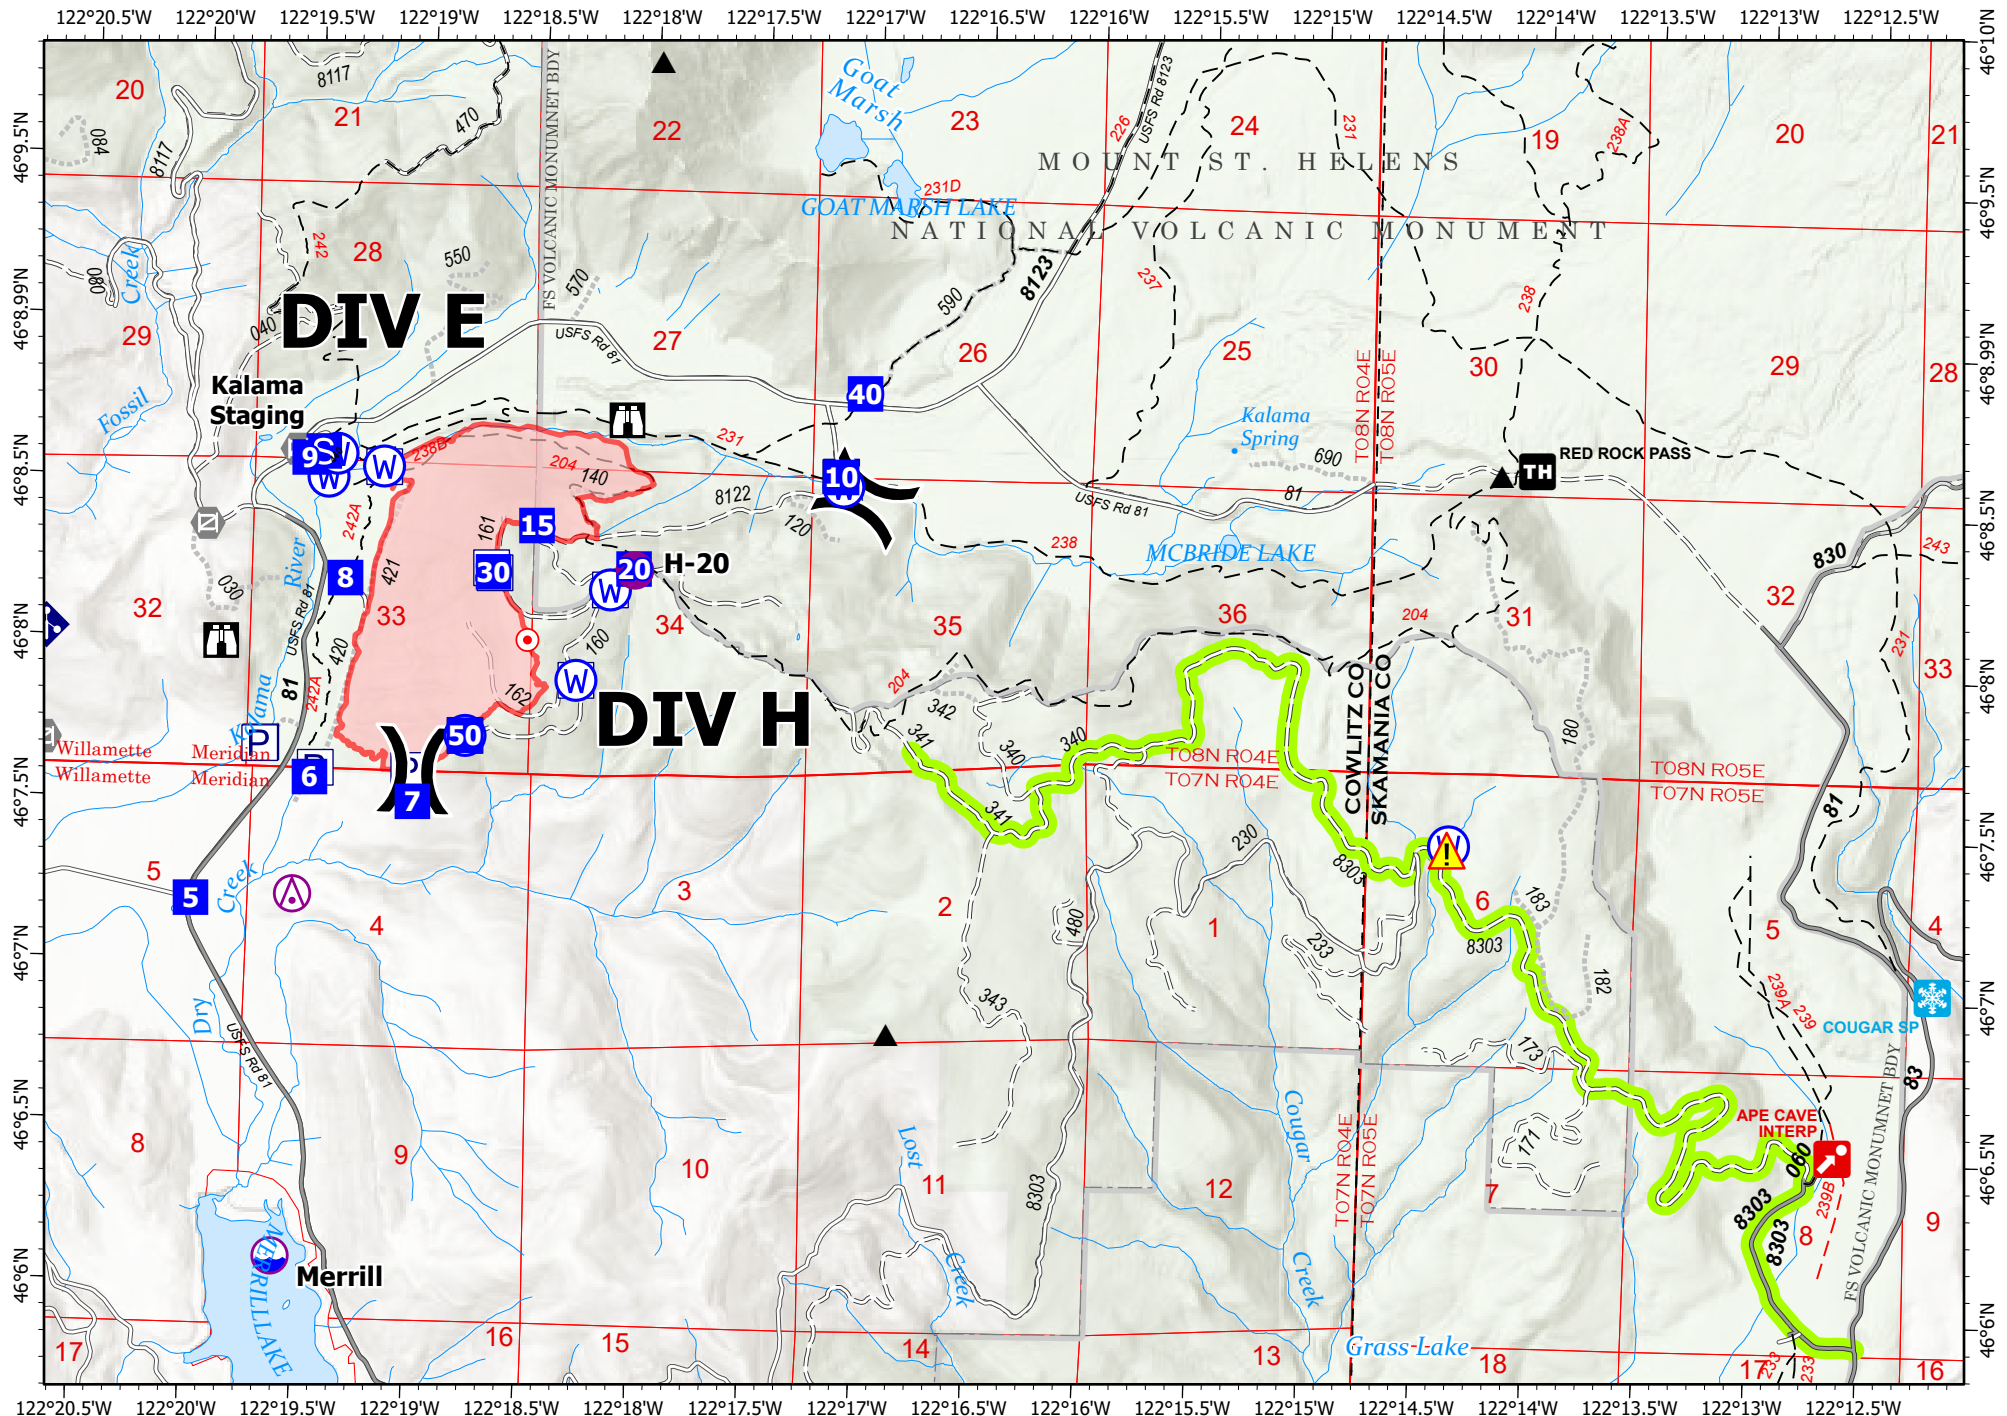

Transportation

Kalama
 WAGPF001028
 10/04/2022
 454 acres at 10/03/2022 1200

0 0.5 1 2
 Miles

- ▬ Wildfire Daily Fire Perimeter
- ▬ Incident Command Post
- ⊗ Gate
- ⊗ Aerial Hazard
- Drop Point
- ◆ Mobile Weather Unit
- ⊙ Dip Site
- ⊠ Camp
- ◆ Repeater
- Helispot
- ⊠ Staging Area
- ⊠ Hazard
- ⊗ Unimproved Landing Area
- ⊠ Lookout
- ⊙ Water Source
- ⊗ Division Break
- ⊙ Hot Spot - Spot Fire
- ▬ Route- 83 to 341

- ▭ Wildfire Daily Fire Perimeter
- ⊕ Aerial Hazard
- ⊕ Dip Site
- Helispot
- ⌋ Division Break
- Drop Point
- S Staging Area
- ⌚ Lookout
- Hot Spot - Spot Fire
- ⊕ Gate
- ⬢ Mobile Weather Unit
- ⚠ Hazard
- ⊕ Water Source
- Label Point
- ⊕ Pump
- ⊕ Water Tank
- ▬ Route- 83 to 341

Page Name: Page 1

Transportation
 Kalama
 WAGPF001028
 10/04/2022
 454 acres at 10/03/2022 1200

122°20'W 122°19.5'W 122°19'W 122°18.5'W 122°18'W 122°17.5'W 122°17'W 122°16.5'W 122°16'W 122°15.5'W 122°15'W 122°14.5'W 122°14'W 122°13.51'W 122°13'W 122°12.5'W 122°12'W

-  Dip Site
-  Helispot

-  Unimproved Landing Area
-  Camp
-  Incident Command Post

 Route- 83 to 341

Page Name: Page 2

Transportation

Kalama
WAGPF001028
10/04/2022
454 acres at 10/03/2022 1200