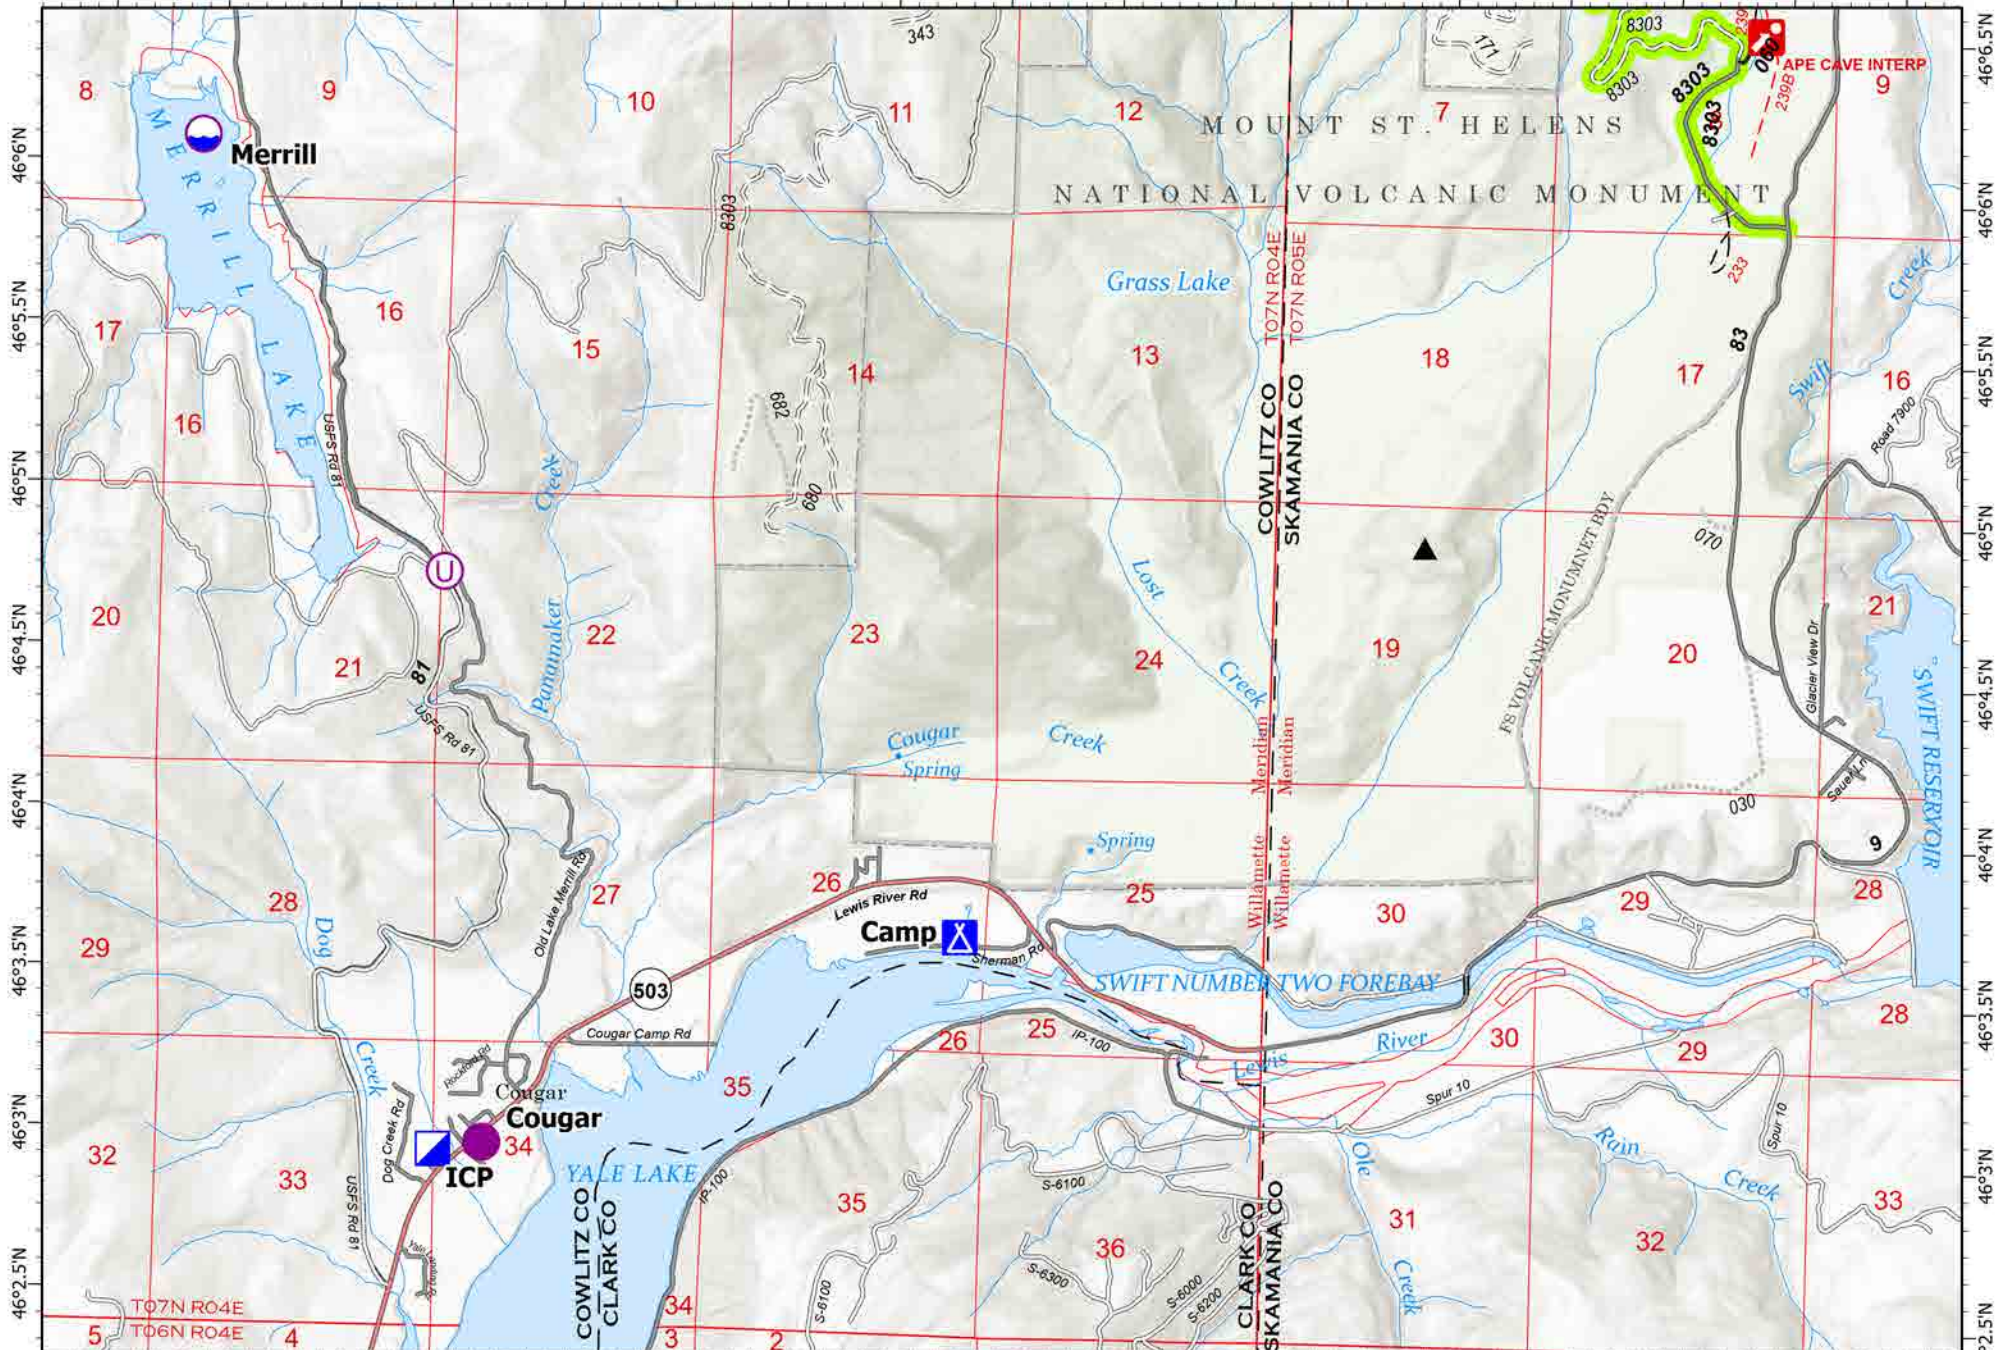

Page 1

Page 2

Transportation

Kalama
 WA-GPF-001028
 10/07/2022
 454 acres at 10/05/2022 1621

- ▬ Wildfire Daily Fire Perimeter
- ⊙ Incident Command Post
- ⊙ Gate
- ⊙ Aerial Hazard
- ⊙ Drop Point
- ⊙ Mobile Weather Unit
- ⊙ Dip Site
- ⊙ Camp
- ⊙ Repeater
- ⊙ Helispot
- ⊙ Staging Area
- ⊙ Hazard
- ⊙ Unimproved Landing Area
- ⊙ Lookout
- ⊙ Water Source
- ⊙ Division Break
- ⊙ Hot Spot - Spot Fire
- ▬ Route- 83 to 341

- Wildfire Daily Fire Perimeter
- Aerial Hazard
- Dip Site
- Helispot
- Division Break
- Drop Point
- Staging Area
- Lookout
- Hot Spot - Spot Fire
- Gate
- Mobile Weather Unit
- Hazard
- Water Source
- Label Point
- Pump
- Water Tank
- Route- 83 to 341

Page Name: Page 1

Transportation
 Kalama
 WA-GPF-001028
 10/07/2022
 454 acres at 10/05/2022 1621

- Dip Site
- Helispot

- Unimproved Landing Area
- Incident Command Post

- Camp
- Route- 83 to 341

Page Name: Page 2