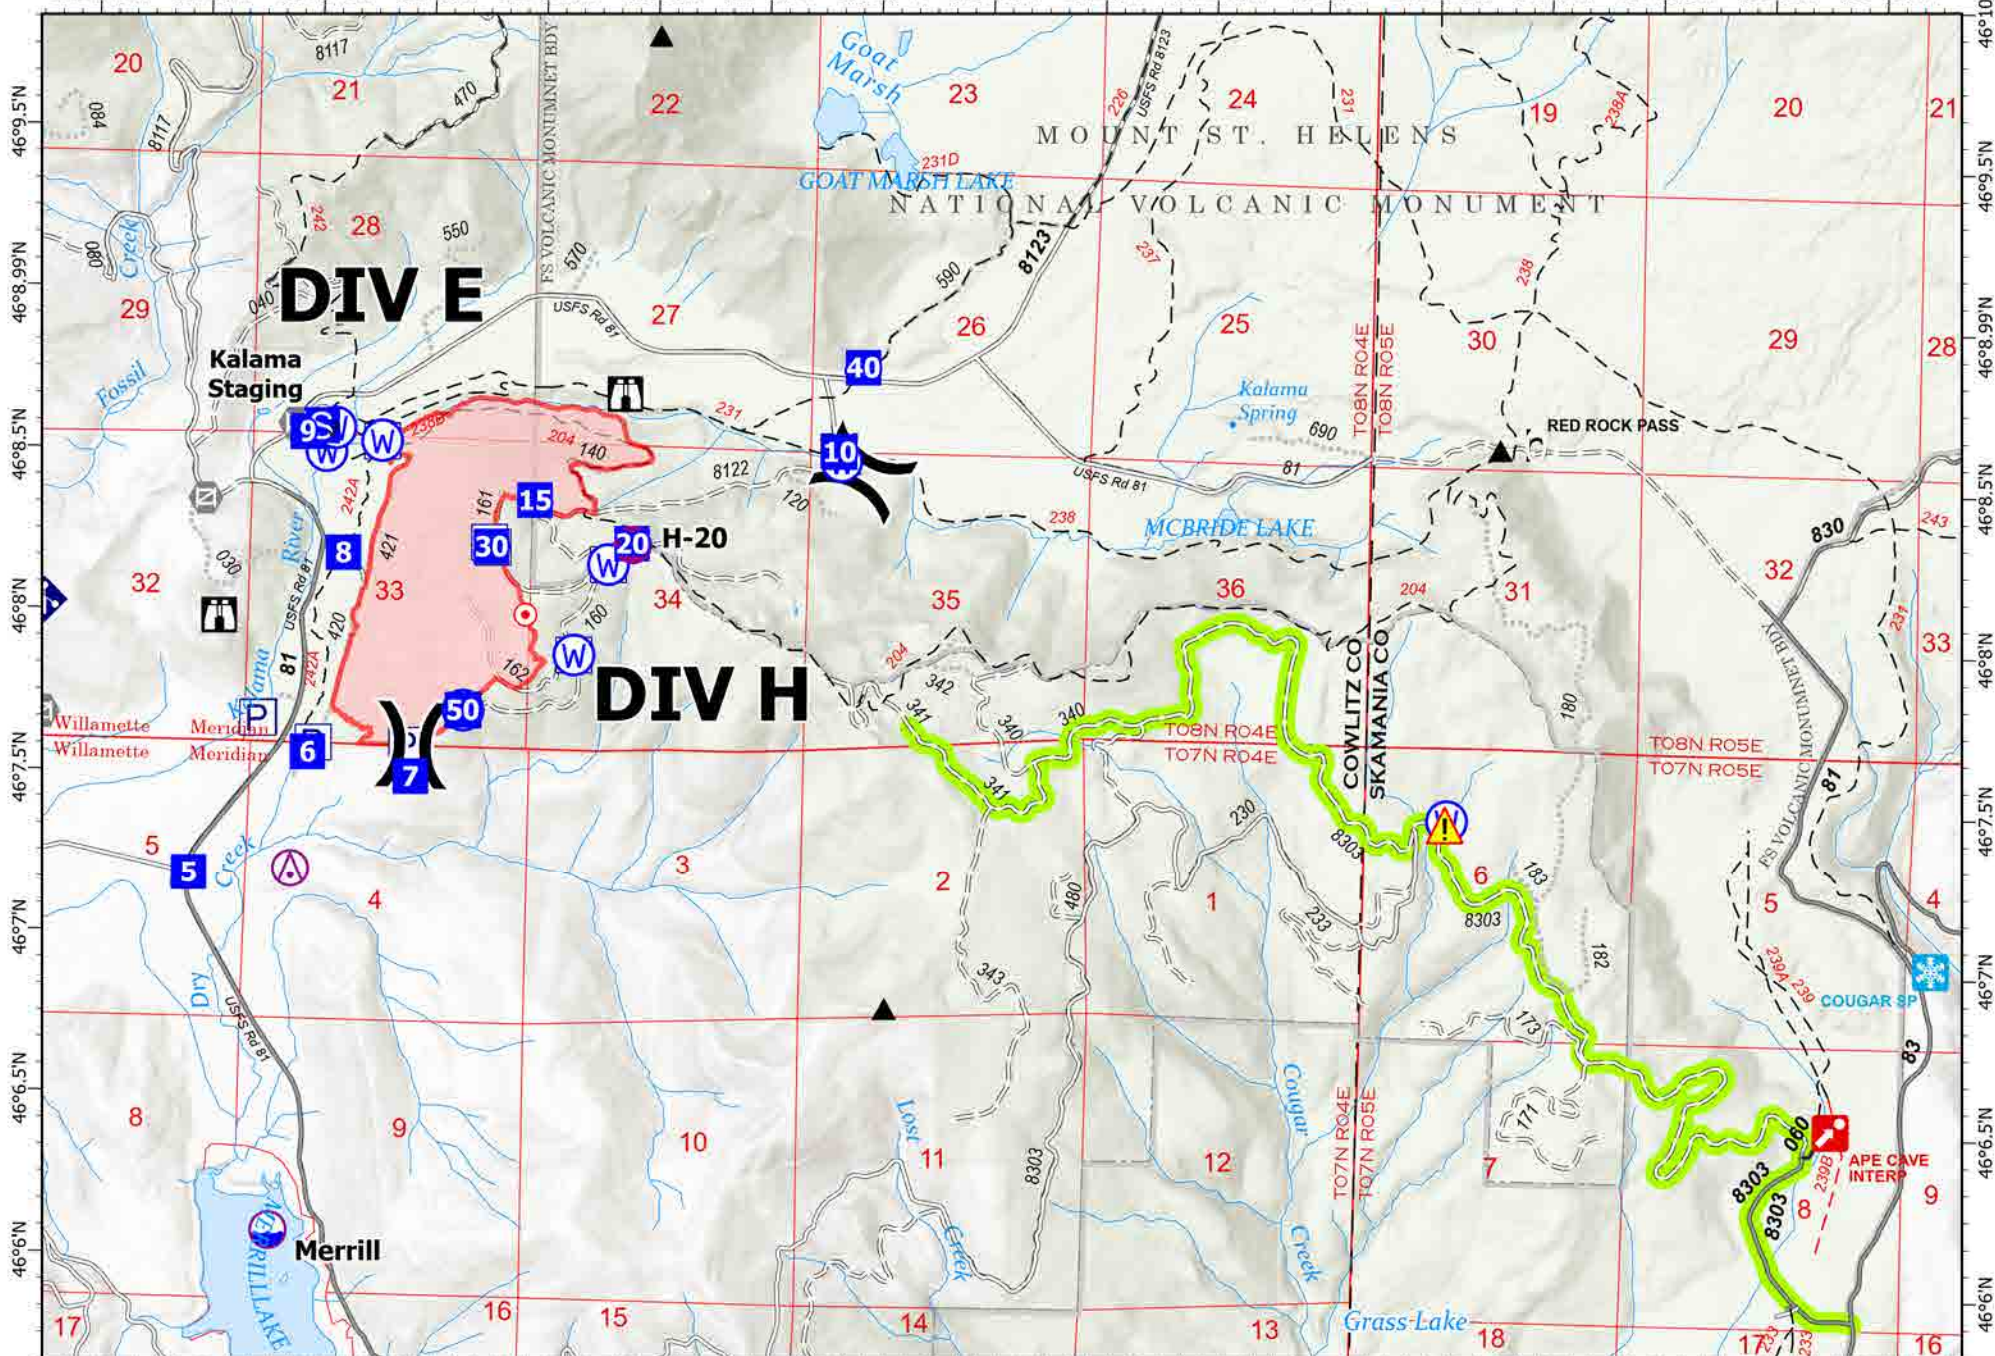

Page 1

Page 2

Transportation

Kalama
 WA-GPF-001028
 10/07/2022
 454 acres at 10/05/2022 1621

- ▬ Wildfire Daily Fire Perimeter
- ⊙ Incident Command Post
- ⊙ Gate
- ⊙ Aerial Hazard
- ⊙ Drop Point
- ⊙ Mobile Weather Unit
- ⊙ Dip Site
- ⊙ Camp
- ⊙ Repeater
- ⊙ Helispot
- ⊙ Staging Area
- ⊙ Hazard
- ⊙ Unimproved Landing Area
- ⊙ Lookout
- ⊙ Water Source
- ⊙ Division Break
- ⊙ Hot Spot - Spot Fire
- ▬ Route- 83 to 341

- Wildfire Daily Fire Perimeter
- Aerial Hazard
- Dip Site
- Helispot
- Division Break
- Drop Point
- Staging Area
- Lookout
- Hot Spot - Spot Fire
- Gate
- Mobile Weather Unit
- Hazard
- Water Source
- Label Point
- Pump
- Water Tank
- Route- 83 to 341

Page Name: Page 1

Transportation
 Kalama
 WA-GPF-001028
 10/07/2022
 454 acres at 10/05/2022 1621

- Dip Site
- Helispot

- Unimproved Landing Area
- Incident Command Post

- Camp
- Route- 83 to 341

Page Name: Page 2