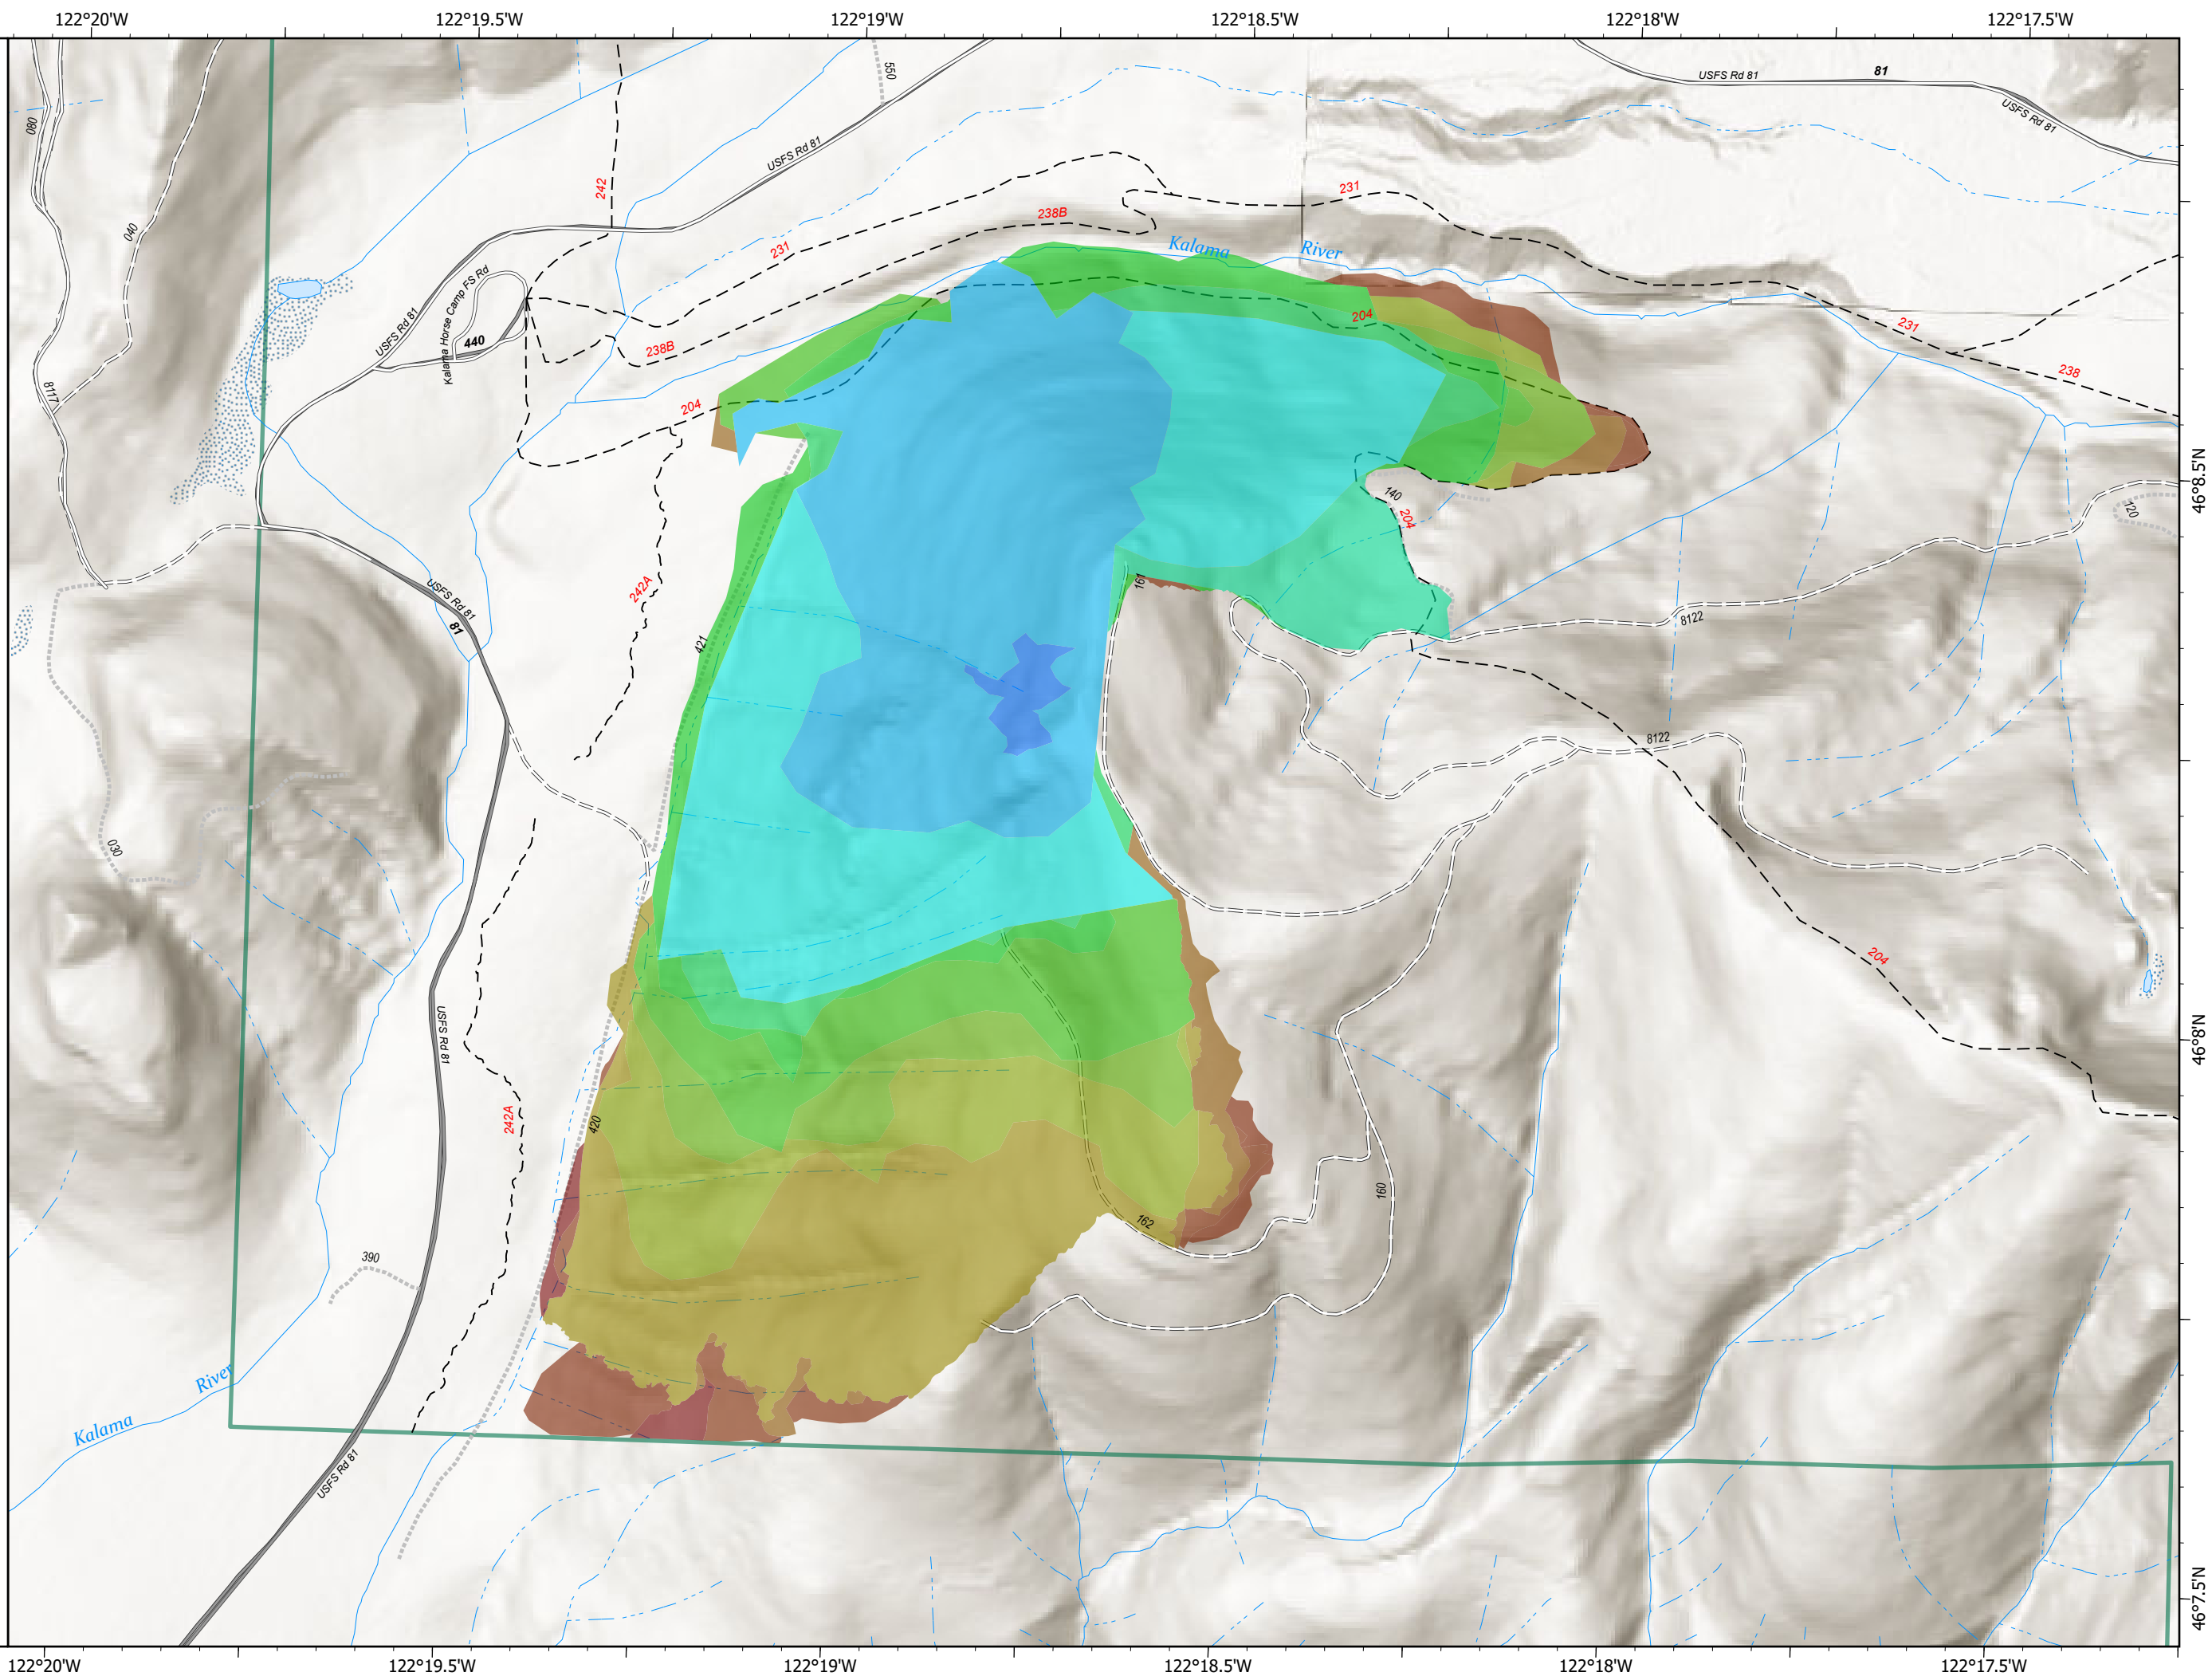

Progression

Kalama
WA-GPF-001028
10/08/2022

461 acres at 10/07/2022 1715
from BODE

20220907 @ 1349	4ac	+4ac
20220910 @ 1333	108ac	+104ac
20220914 @ 1600	208ac	+100ac
20220915 @ 1100	224ac	+16ac
20220919 @ 1250	238ac	+14ac
20220920 @ 1149	266ac	+28ac
20220921 @ 1102	301ac	+35ac
20220924 @ 1050	324ac	+23ac
20220926 @ 1230	361ac	+37ac
20220927 @ 1800	430ac	+69ac
20221001 @ 1205	440ac	+10ac
20221003 @ 1200	450ac	+10ac
20221004 @ 1123	453ac	+3ac
20221007 @ 1715	461ac	+8ac

Scale: 1:10,000

10/7/2022 2258
North American 1983 Datum. LatLong Grid