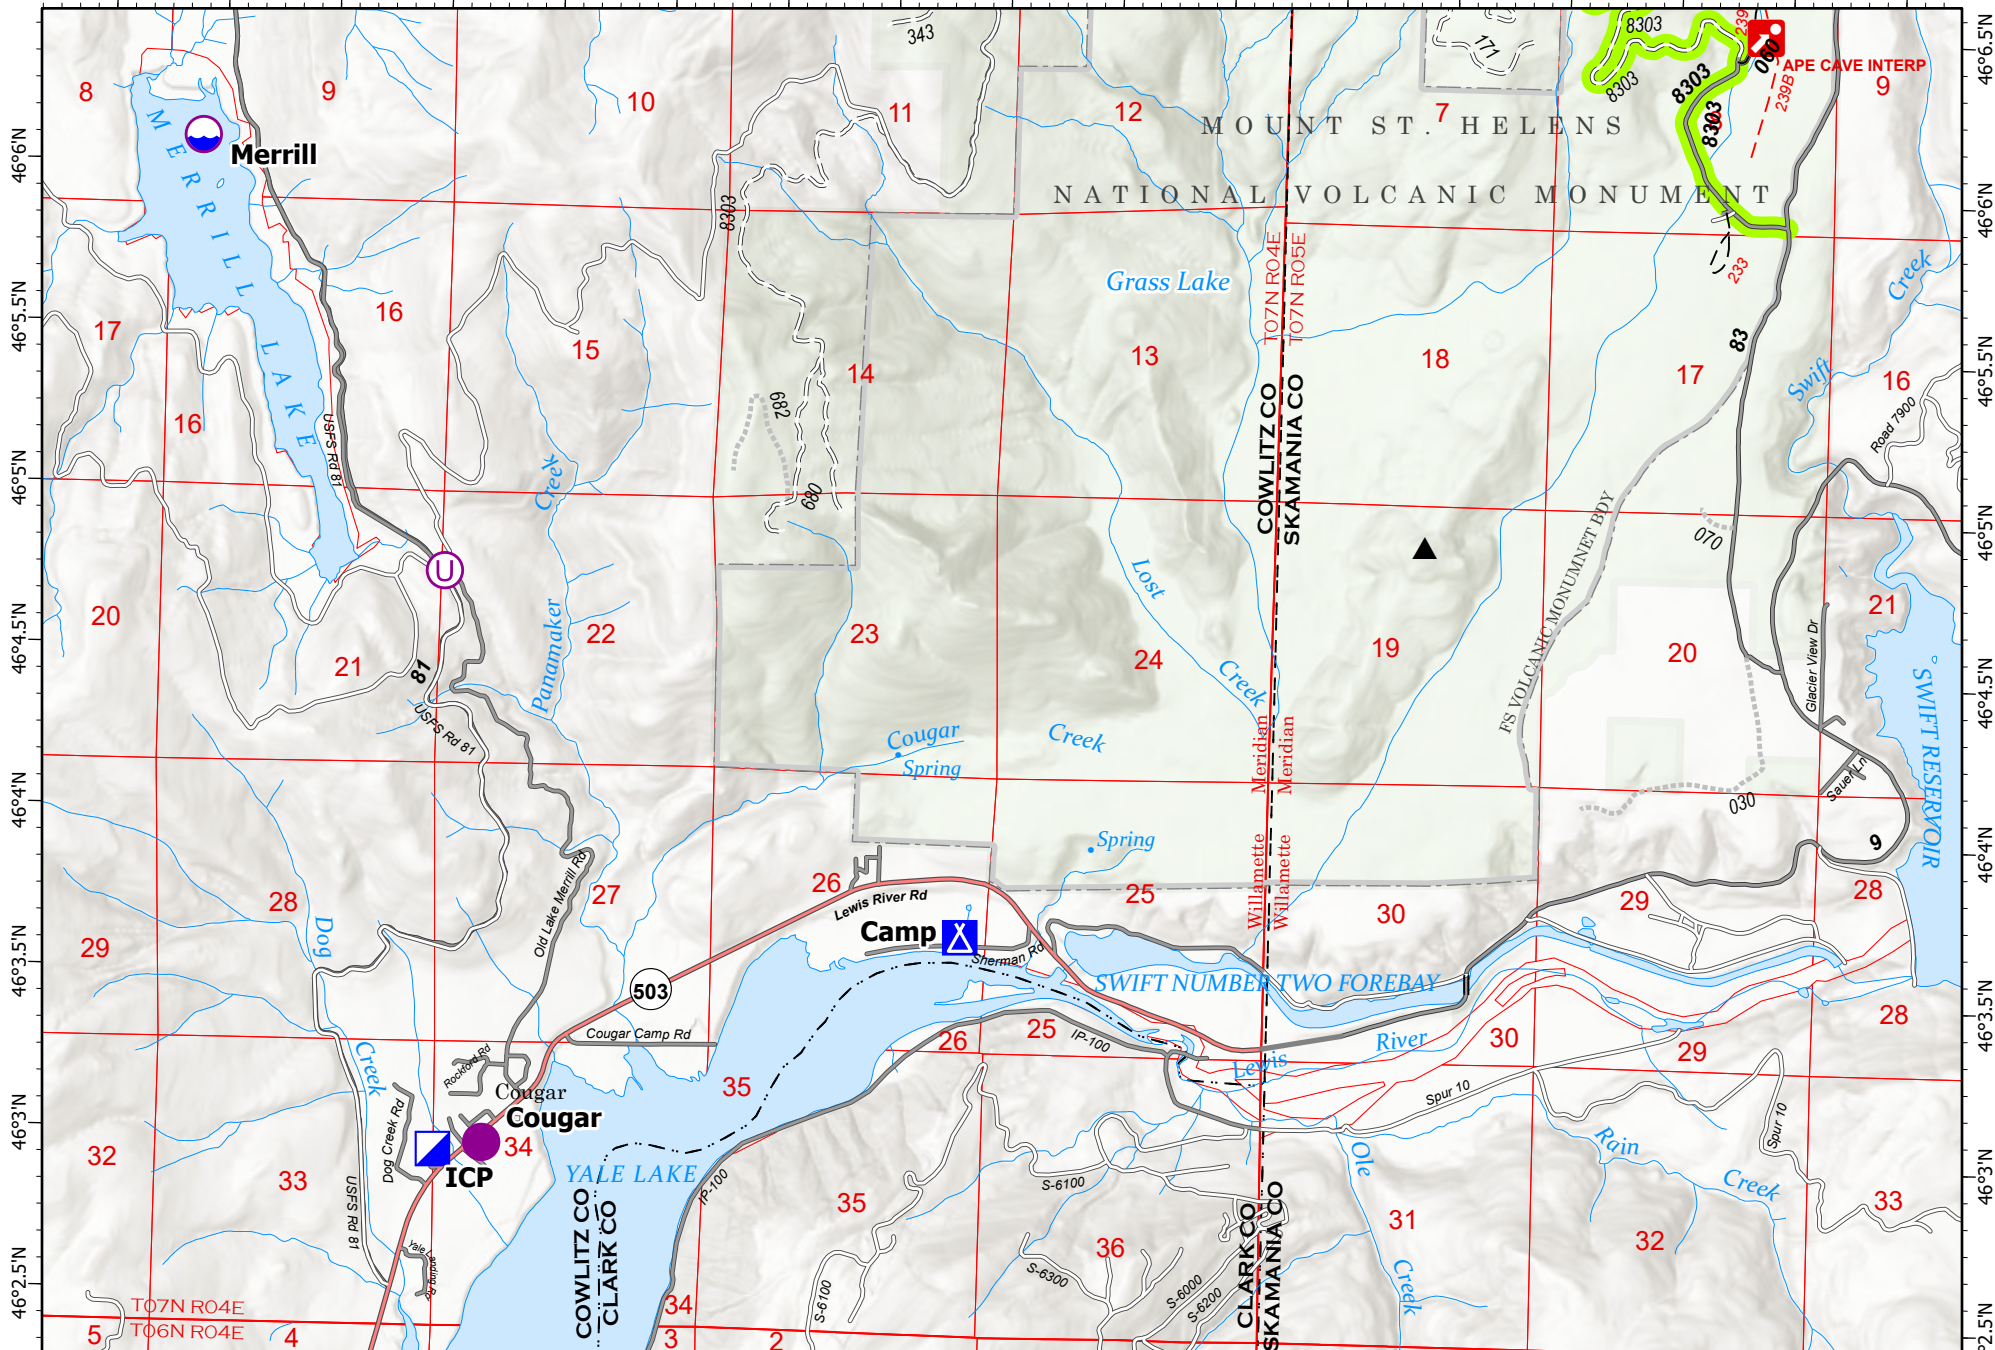

Transportation

Kalama
 WA-GPF-001028
 10/08/2022
 461 acres at 10/07/2022 1715
 from BODE

- ▬ Wildfire Daily Fire Perimeter
- Dip Site
- Helispot
- ⊕ Unimproved Landing Area
- ⌋ Division Break
- ▬ Incident Command Post
- Drop Point
- ⊗ Camp
- ⊕ Staging Area
- ⌋ Lookout
- ⊙ Gate
- ⬠ Mobile Weather Unit
- ⬠ Repeater
- ⚠ Hazard
- ⊕ Water Source
- ▬ Route- 83 to 341

Transportation

Kalama
WA-GPF-001028
10/08/2022

461 acres at 10/07/2022 1715

Page Name: Page 1

- Wildfire Daily Fire Perimeter
- Dip Site
- Helispot
- Division Break
- Staging Area
- Lookout
- Gate
- Mobile Weather Unit
- Hazard
- Water Source
- Route- 83 to 341

Transportation

Kalama
WA-GPF-001028
10/08/2022

461 acres at 10/07/2022 1715

Page Name: Page 2

-  Dip Site
-  Helispot
-  Unimproved Landing Area
-  Incident Command Post
-  Camp
-  Route- 83 to 341