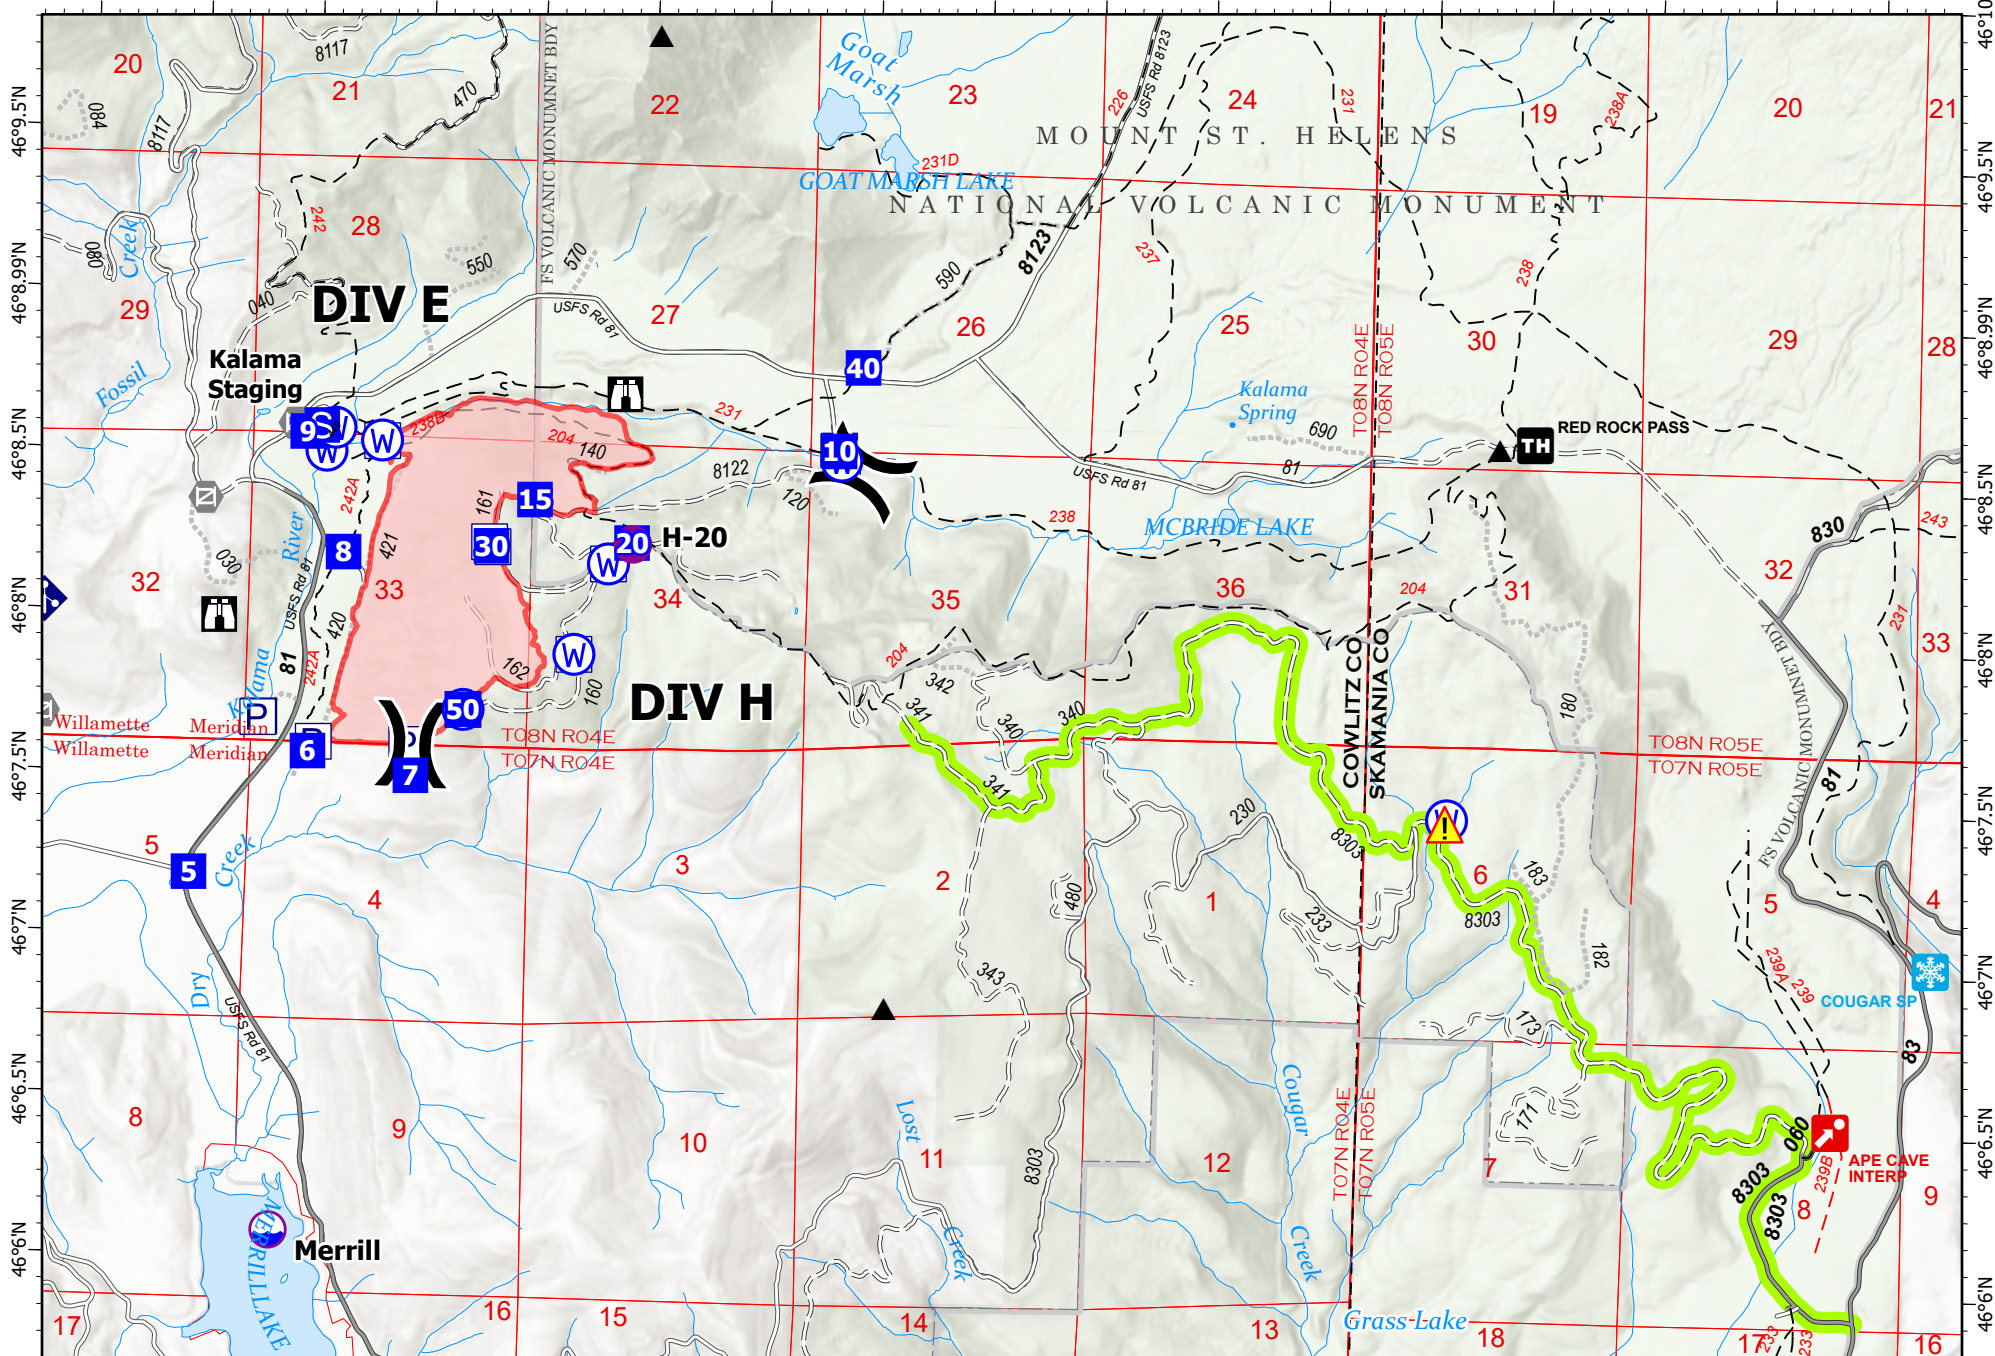

DIV E

DIV H

Page 1

Merrill

Camp

Cougar

ICP

Page 2

Transportation

Kalama
 WA-GPF-001028
 10/08/2022
 461 acres at 10/07/2022 1715
 from BODE

- ▬ Wildfire Daily Fire Perimeter
- Dip Site
- Helispot
- ⊕ Unimproved Landing Area
- ⌋ Division Break
- ▬ Incident Command Post
- Drop Point
- ⊗ Camp
- ⊕ Staging Area
- ⌋ Lookout
- ⊙ Gate
- ⬠ Mobile Weather Unit
- ⬠ Repeater
- ⚠ Hazard
- ⊕ Water Source
- ▬ Route- 83 to 341

Transportation

Kalama
WA-GPF-001028
10/08/2022

461 acres at 10/07/2022 1715

Page Name: Page 1

- Wildfire Daily Fire Perimeter
- Dip Site
- Helispot
- Division Break
- Staging Area
- Lookout
- Gate
- Mobile Weather Unit
- Hazard
- Water Source
- Route- 83 to 341

Transportation

Kalama
WA-GPF-001028
10/08/2022

461 acres at 10/07/2022 1715

Page Name: Page 2

-  Dip Site
-  Helispot
-  Unimproved Landing Area
-  Incident Command Post
-  Camp
-  Route- 83 to 341