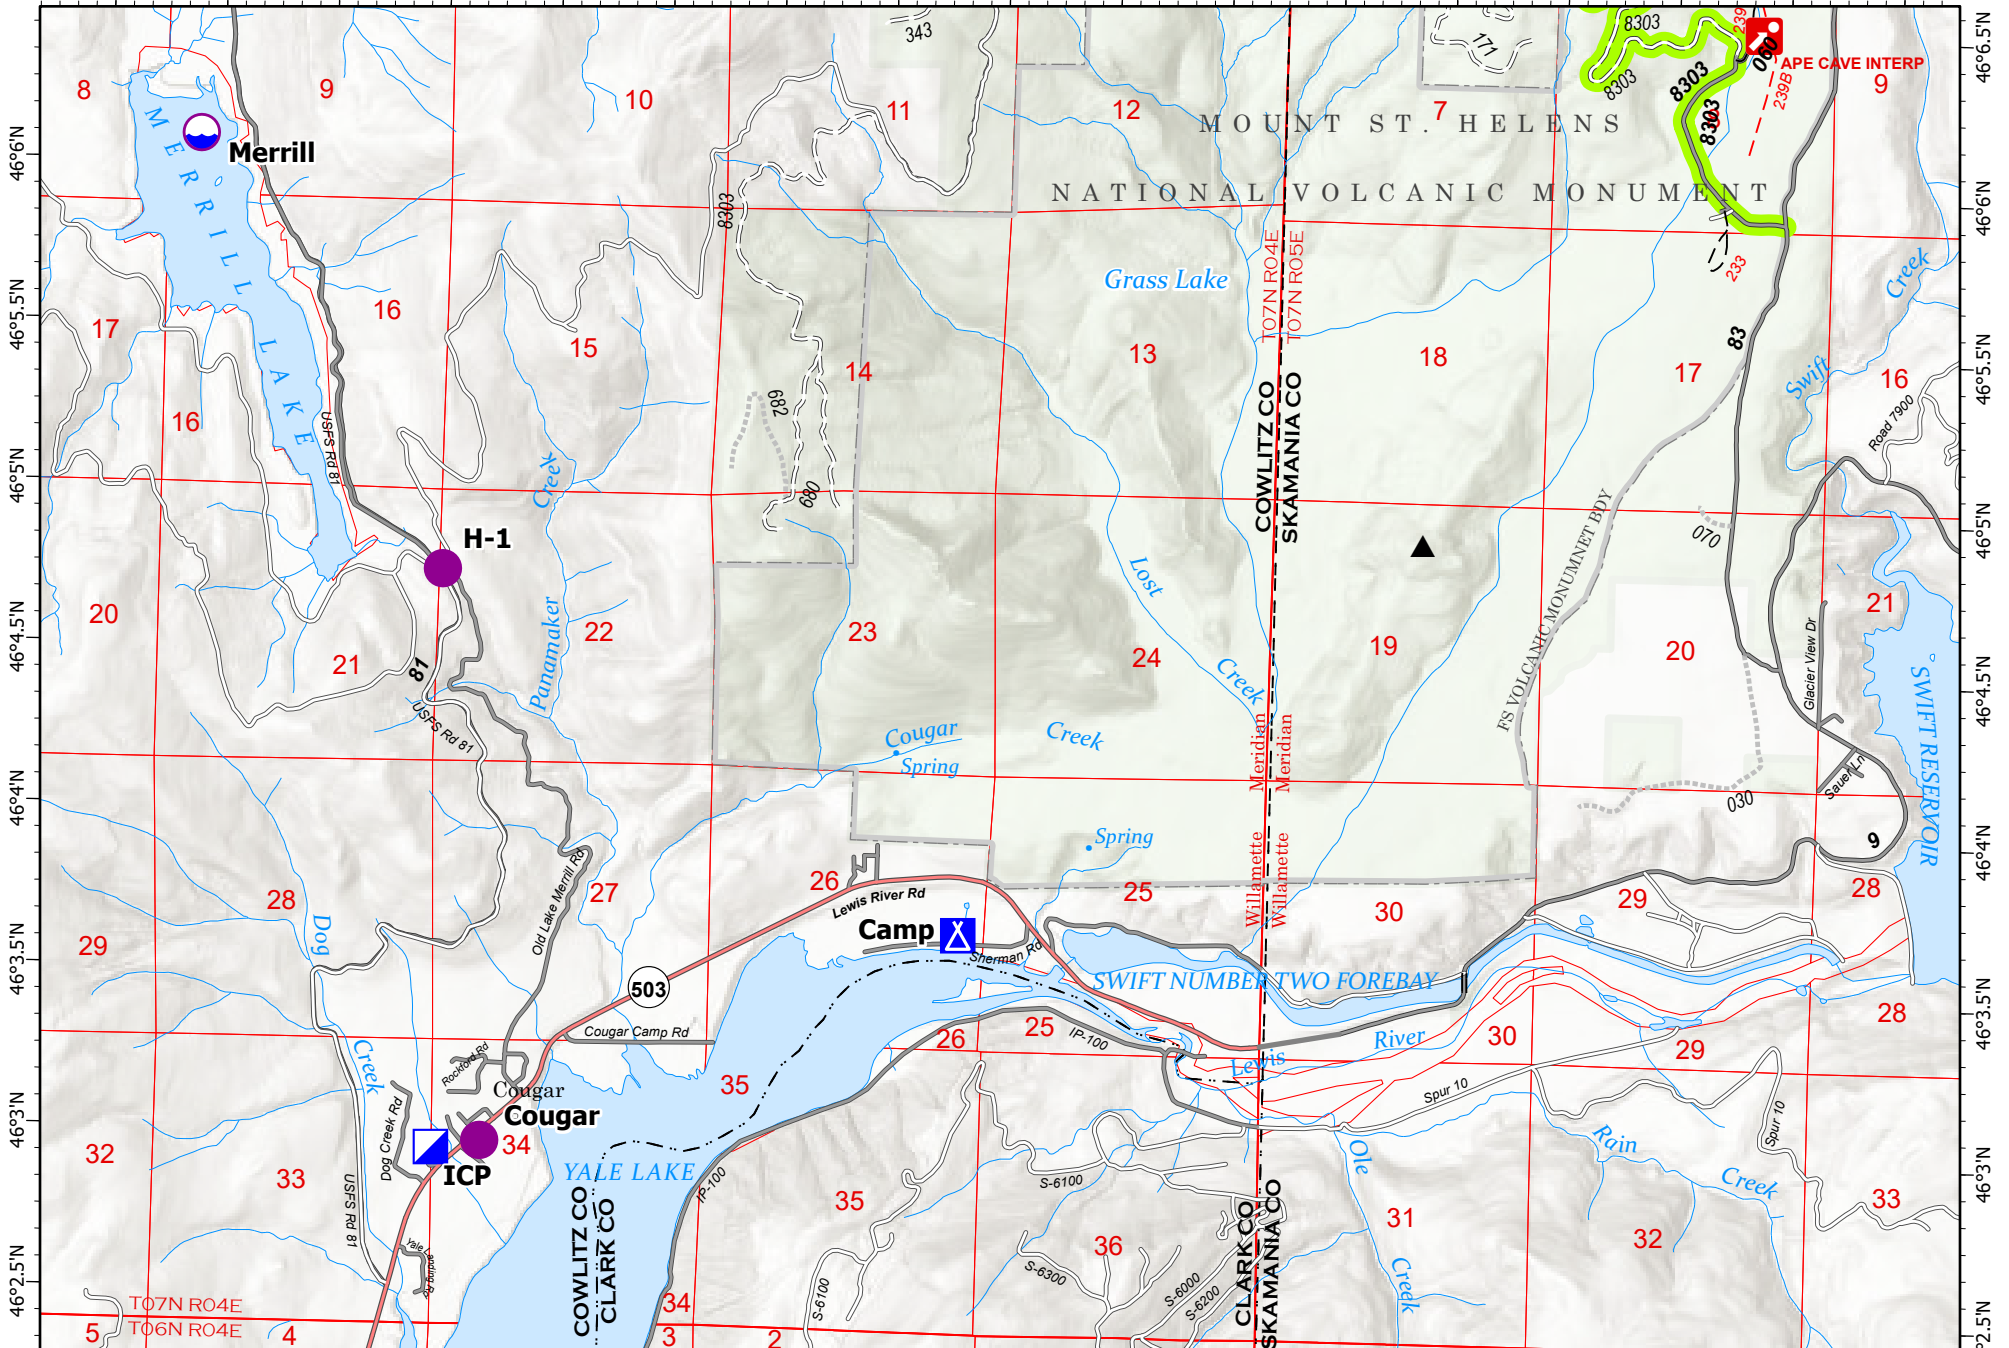

- Wildfire Daily Fire Perimeter
- Drop Point
- ◆ Mobile Weather U
- ⬇ Dip Site
- ⬆ Camp
- ⬇ Repeater
- S Staging Area
- ⚠ Hazard
- Helispot
- Ⓜ Lookout
- Ⓜ Water Source
- Ⓜ Division Break
- Ⓜ Incident Command Post
- Ⓜ Gate
- ▬ Route- 83 to 341

Transportation

Kalama
WA-GPF-001028
10/15/2022

486 acres at 10/13/2022 1929

Page Name: Page 1

- Wildfire Daily Fire Perimeter
- Dip Site
- Helispot
-) Division Break

- 5 Drop Point
- Staging Area
- L Lookout
- Gate
- ◆ Mobile Weather Unit

- ▲ Hazard
- Water Source
- Route- 83 to 341

Transportation

Kalama
WA-GPF-001028
10/15/2022

486 acres at 10/13/2022 1929

Page Name: Page 2

-  Dip Site
-  Helispot
-  Incident Command Post
-  Camp
-  Route- 83 to 341