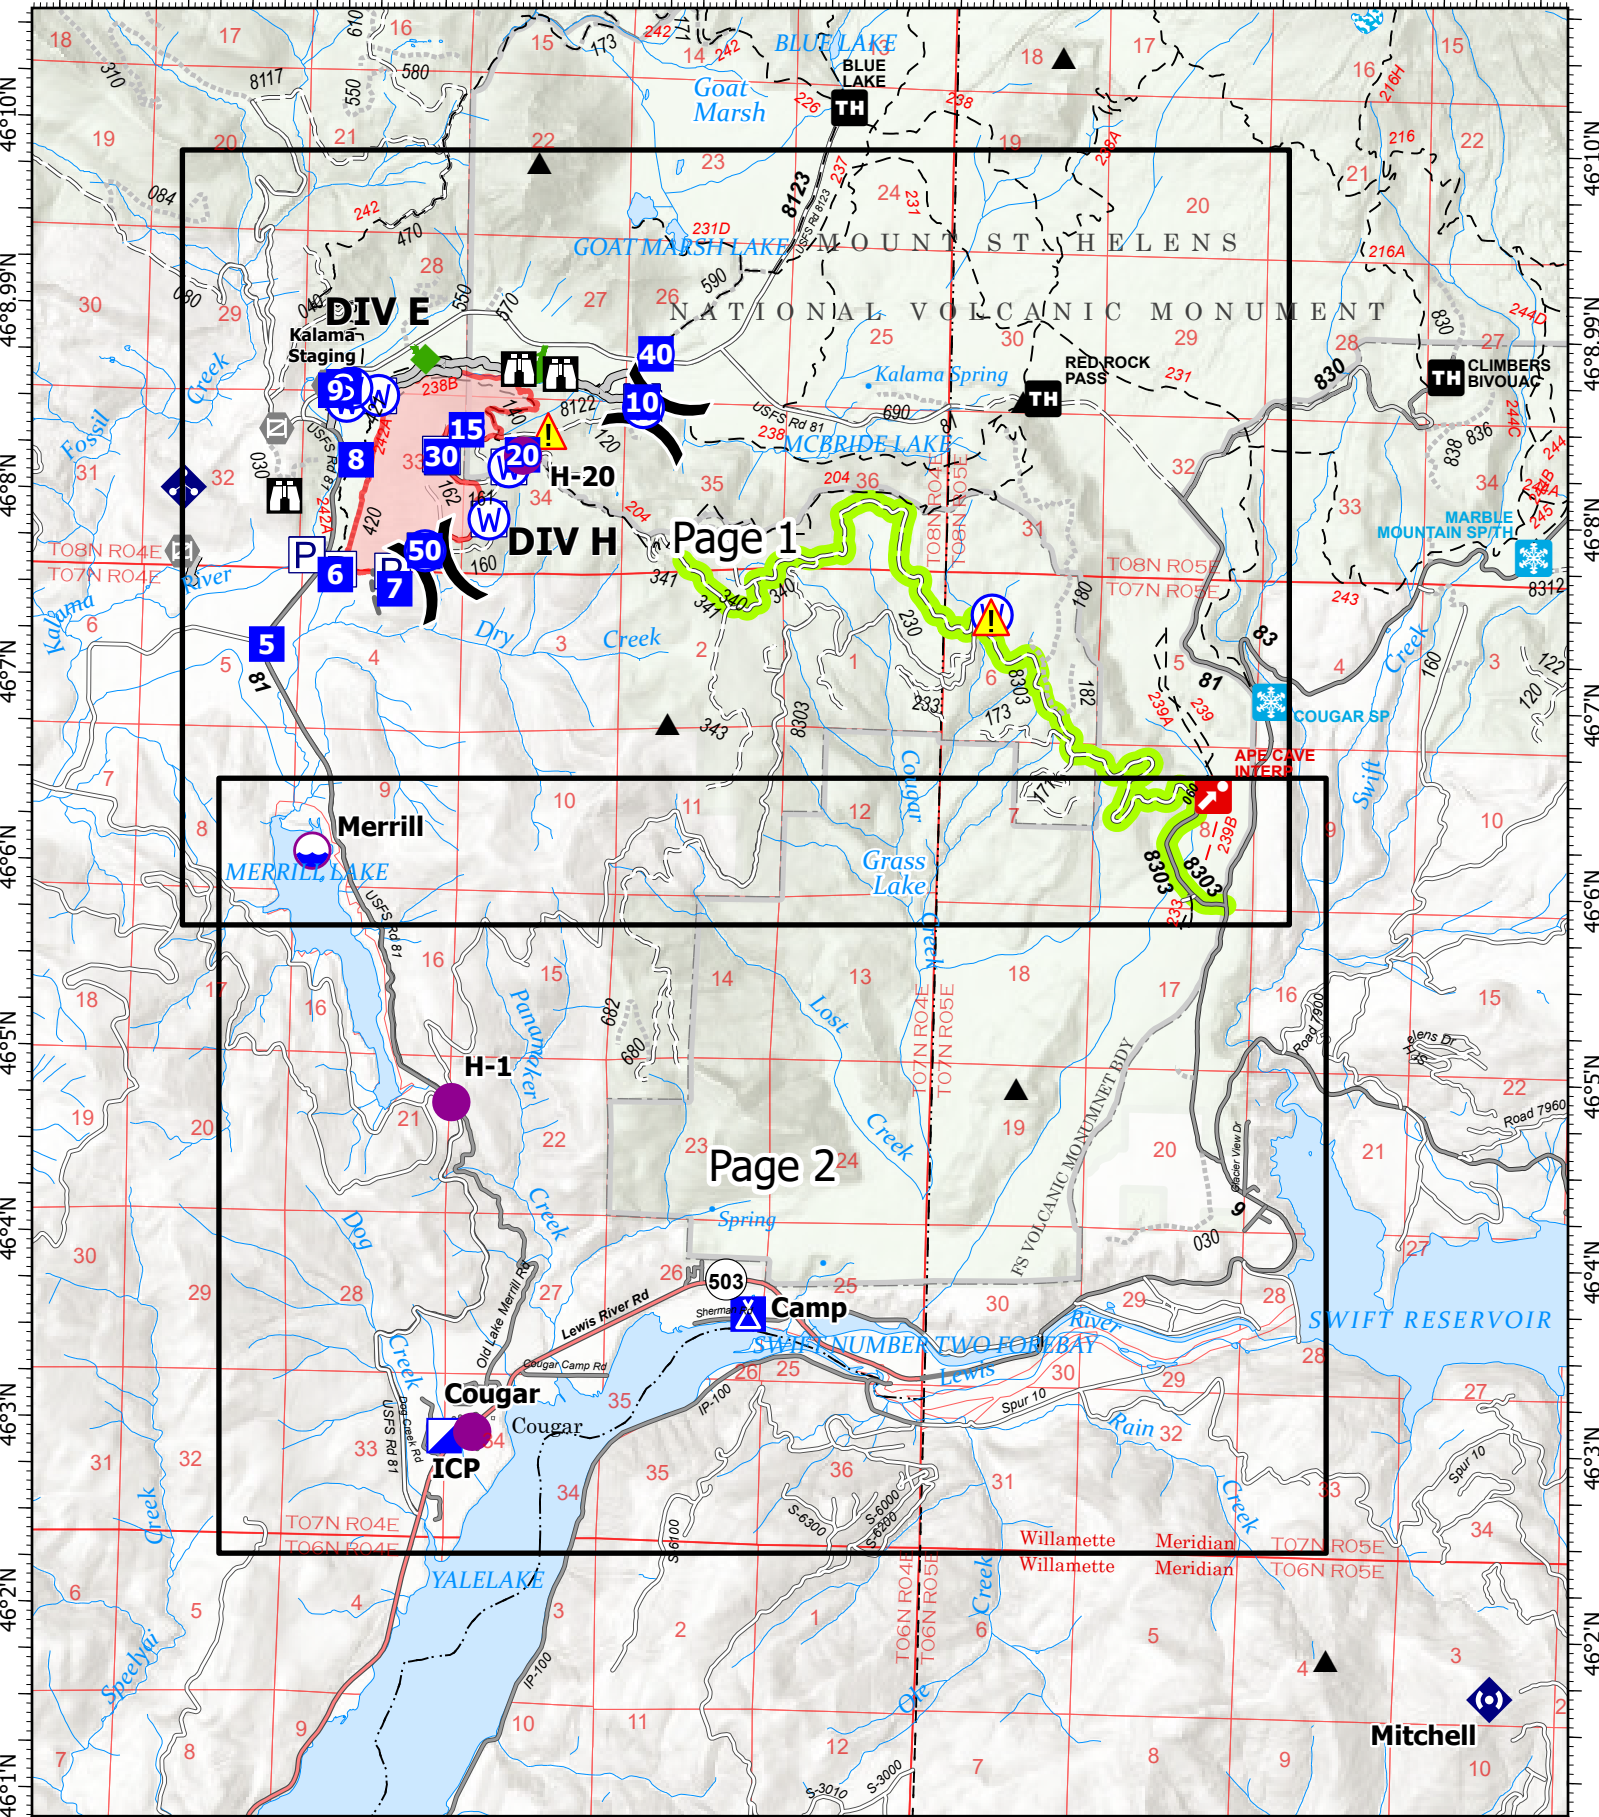

122°21.01'W 122°20'W 122°19'W 122°18'W 122°17'W 122°16'W 122°15'W 122°14'W 122°13'W 122°12'W 122°11'W

DIV E
Kalamá Staging I
8122
H-20
Page 1

Merrill
H-1
Page 2
Camp
Cougar
ICP

Transportation

Kalamá
WA-GPF-001028
10/15/2022
486 acres at 10/13/2022 1929
IR

- Wildfire Daily Fire Perimeter
- Drop Point
- ◆ Mobile Weather U
- ⬇ Dip Site
- ⬆ Camp
- ⬇ Repeater
- S Staging Area
- ⚠ Hazard
- Helispot
- Ⓜ Lookout
- Ⓜ Water Source
- Ⓜ Division Break
- Ⓜ Incident Command Post
- Ⓜ Gate
- ▬ Route- 83 to 341

Transportation

Kalama
WA-GPF-001028
10/15/2022

486 acres at 10/13/2022 1929

Page Name: Page 1

- Wildfire Daily Fire Perimeter
- Dip Site
- Helispot
-) Division Break

- 5 Drop Point
- Staging Area
- L Lookout
- Gate
- ◆ Mobile Weather Unit

- ▲ Hazard
- Water Source
- Route- 83 to 341

Transportation

Kalama
WA-GPF-001028
10/15/2022

486 acres at 10/13/2022 1929

Page Name: Page 2

-  Dip Site
-  Helispot
-  Incident Command Post
-  Camp
-  Route- 83 to 341