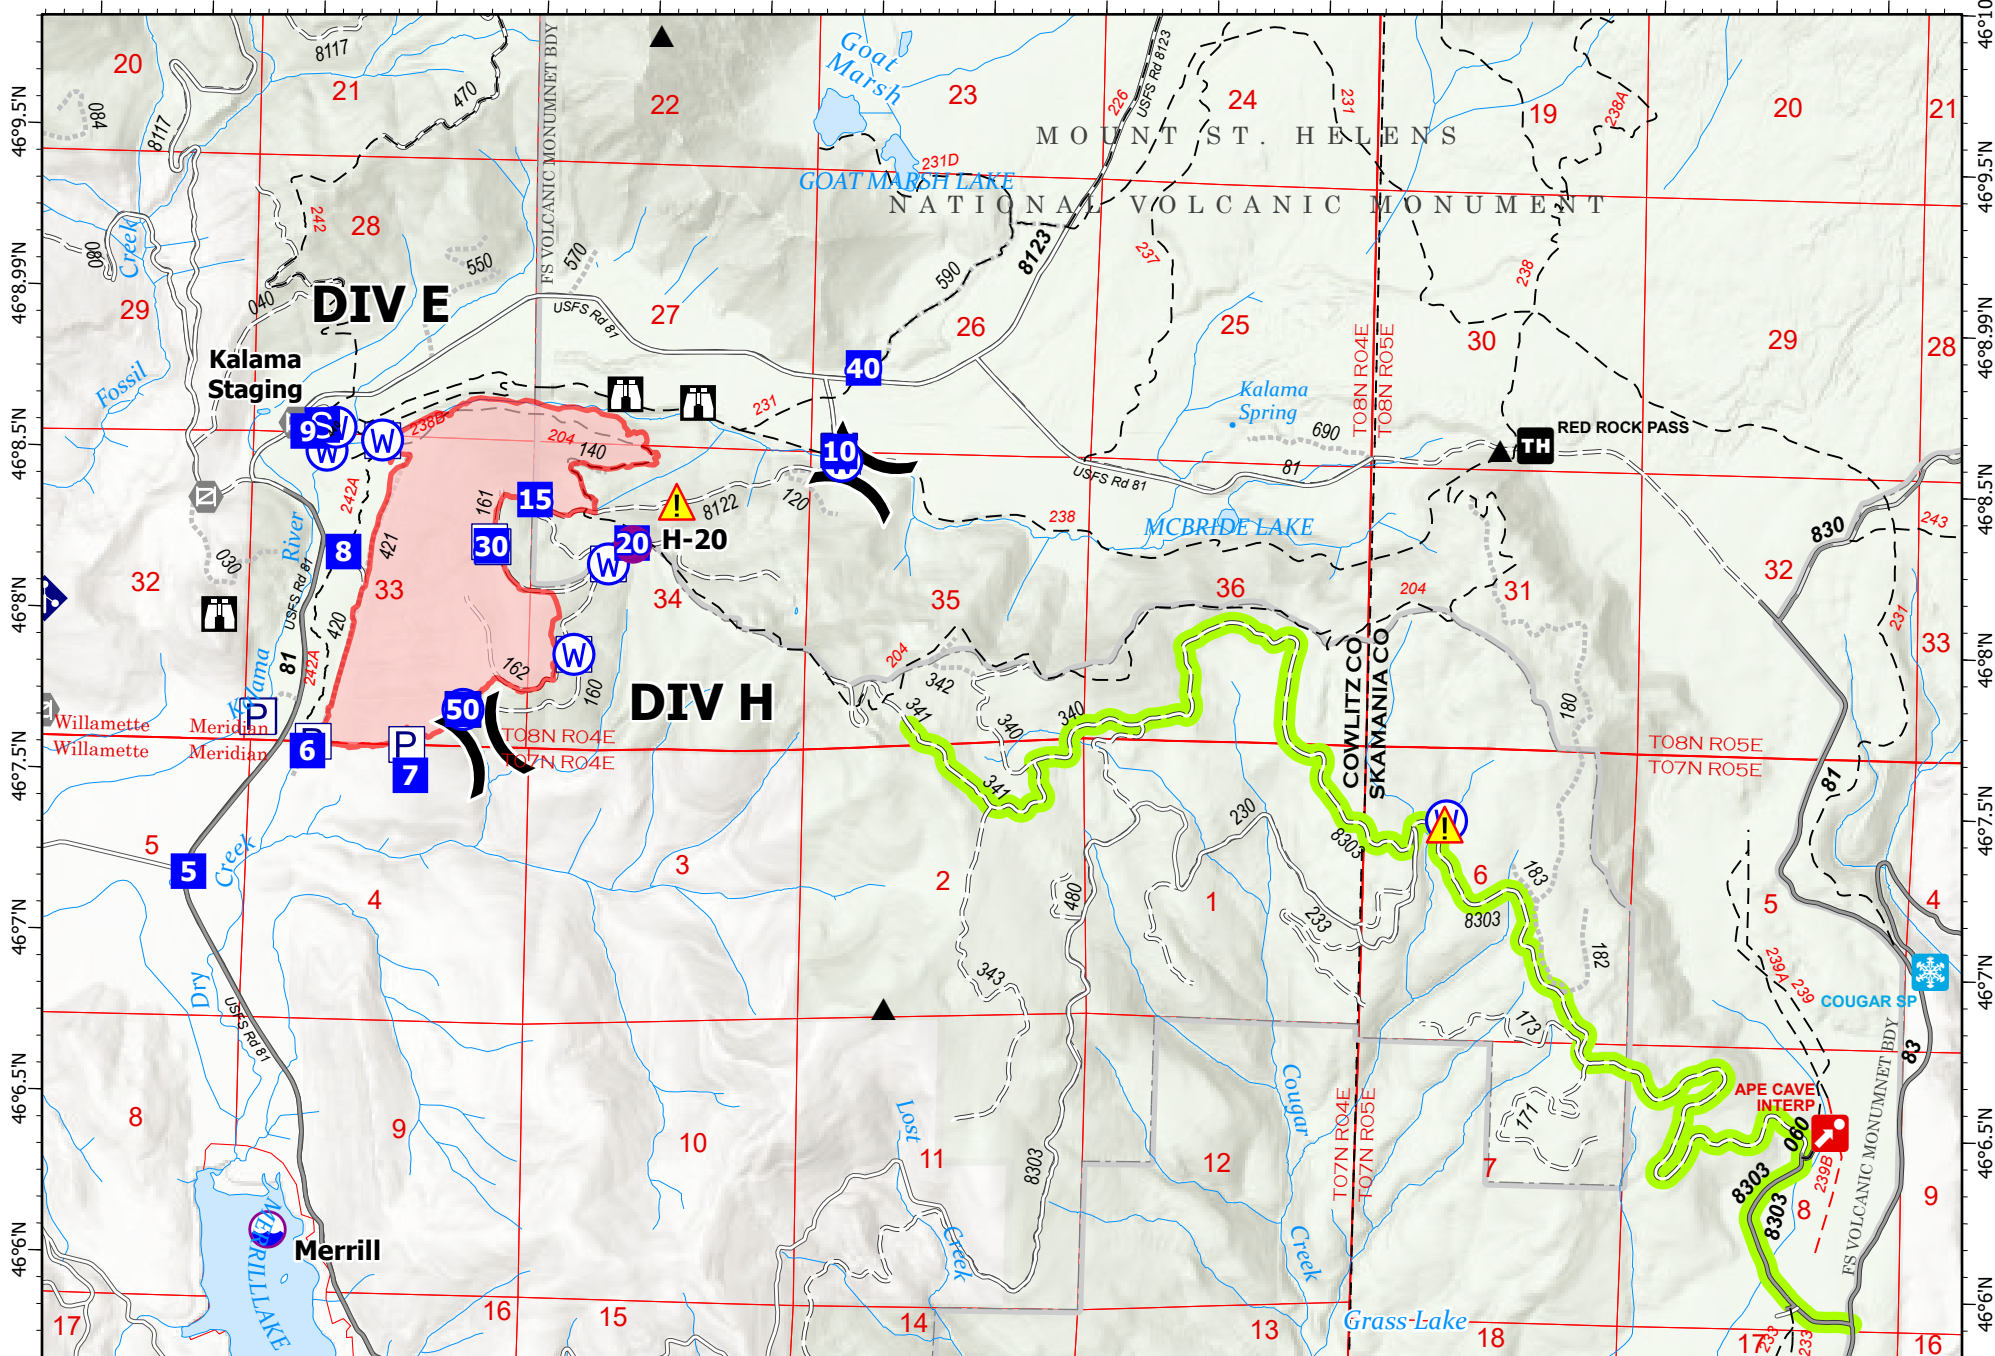

122°21.01'W 122°20'W 122°19'W 122°18'W 122°17'W 122°16'W 122°15'W 122°14'W 122°13'W 122°12'W 122°11'W

DIV E
Kalamá Staging I
8122
H-20
Page 1

Merrill
H-1
Page 2
Camp
Cougar
ICP

Transportation

Kalamá
WA-GPF-001028
10/15/2022
486 acres at 10/13/2022 1929
IR

- Wildfire Daily Fire Perimeter
- Drop Point
- ◆ Mobile Weather U
- ⬇ Dip Site
- ⬆ Camp
- ⬇ Repeater
- S Staging Area
- ⚠ Hazard
- Helispot
- Ⓜ Lookout
- Ⓜ Water Source
- Ⓜ Division Break
- Ⓜ Incident Command Post
- Ⓜ Gate
- ▬ Route- 83 to 341

Transportation

Kalama
WA-GPF-001028
10/15/2022

486 acres at 10/13/2022 1929

Page Name: Page 1

- Wildfire Daily Fire Perimeter
- Dip Site
- Helispot
-) Division Break

- 5 Drop Point
- Staging Area
- L Lookout
- Gate
- ◆ Mobile Weather Unit

- ▲ Hazard
- Water Source
- Route- 83 to 341

Transportation

Kalama
WA-GPF-001028
10/15/2022

486 acres at 10/13/2022 1929

Page Name: Page 2

-  Dip Site
-  Helispot
-  Incident Command Post
-  Camp
-  Route- 83 to 341