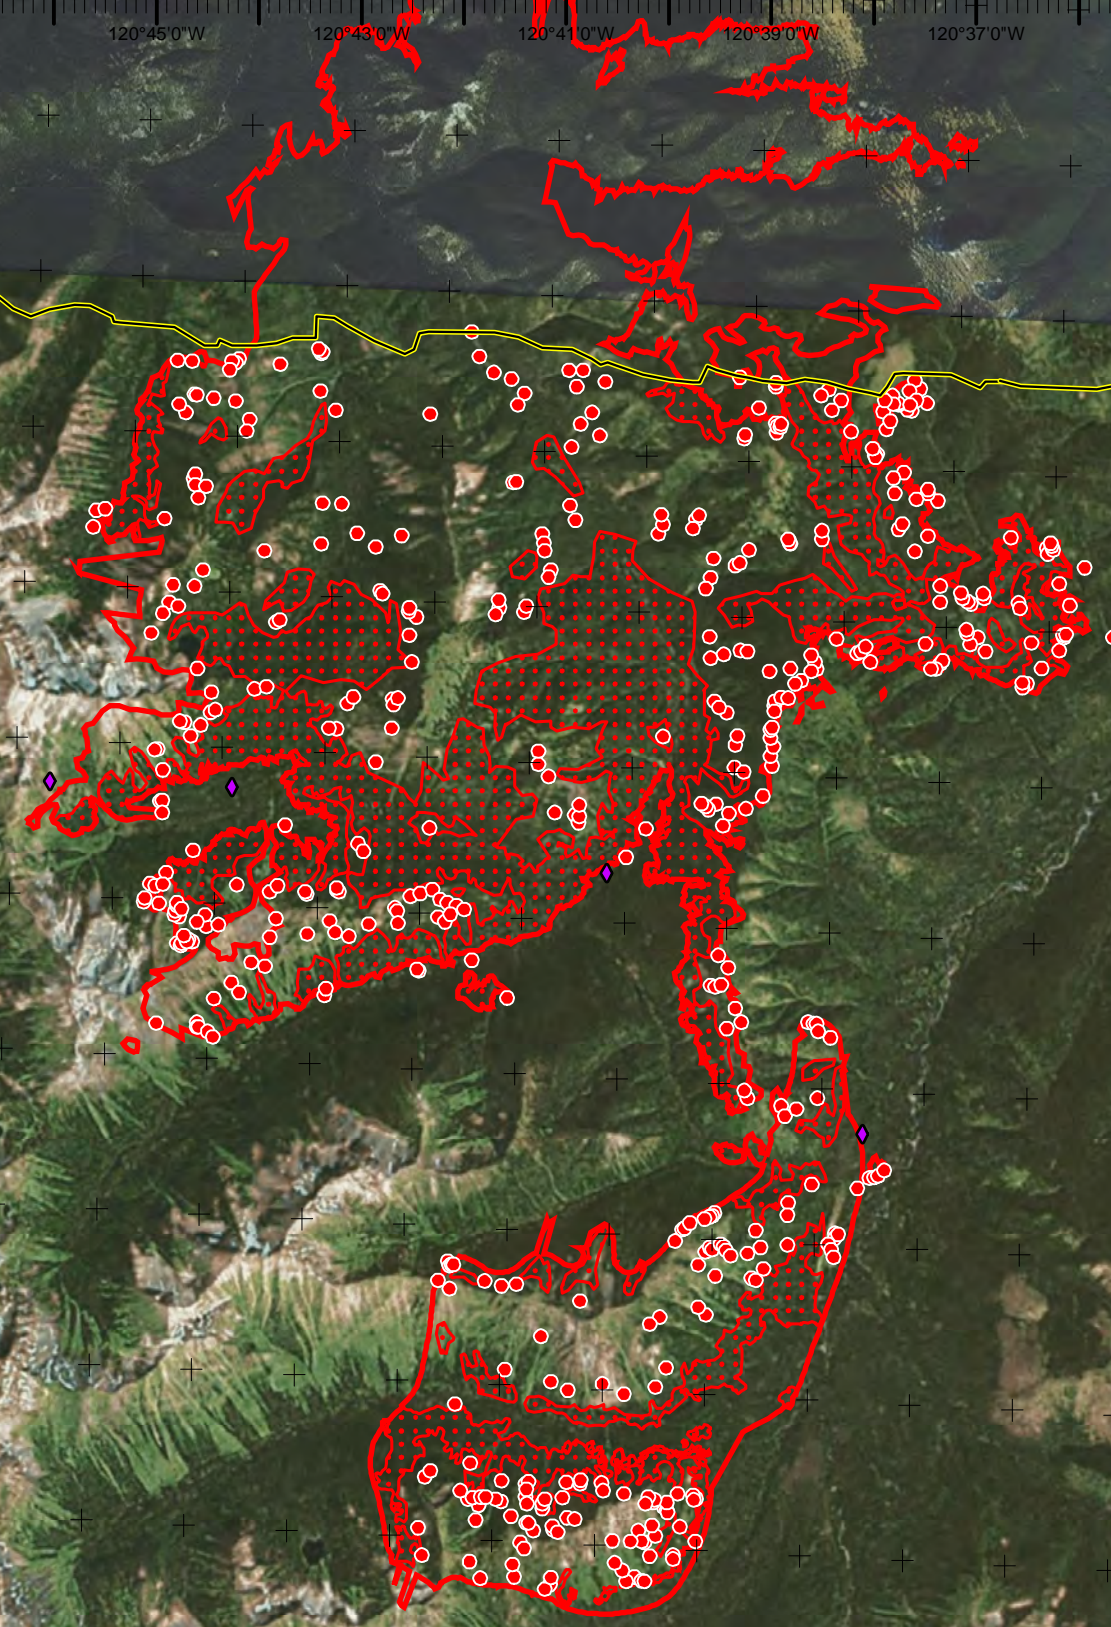

 NW Pasayten Complex
WA-OWF-000469
Infrared Map
Imagery Date: 9/18/2022 @ 2019 PDT
IRIN: Elise Bowne
Interpreted Acres: 28,703 Acres (see log)
NAD83

- IR Isolated Heat Source
- ◆ Possible IR Heat Source
- ▭ IR Heat Perimeter
- ▨ IR Intense Heat
- ▤ IR Scattered Heat
- North Edge of Imagery