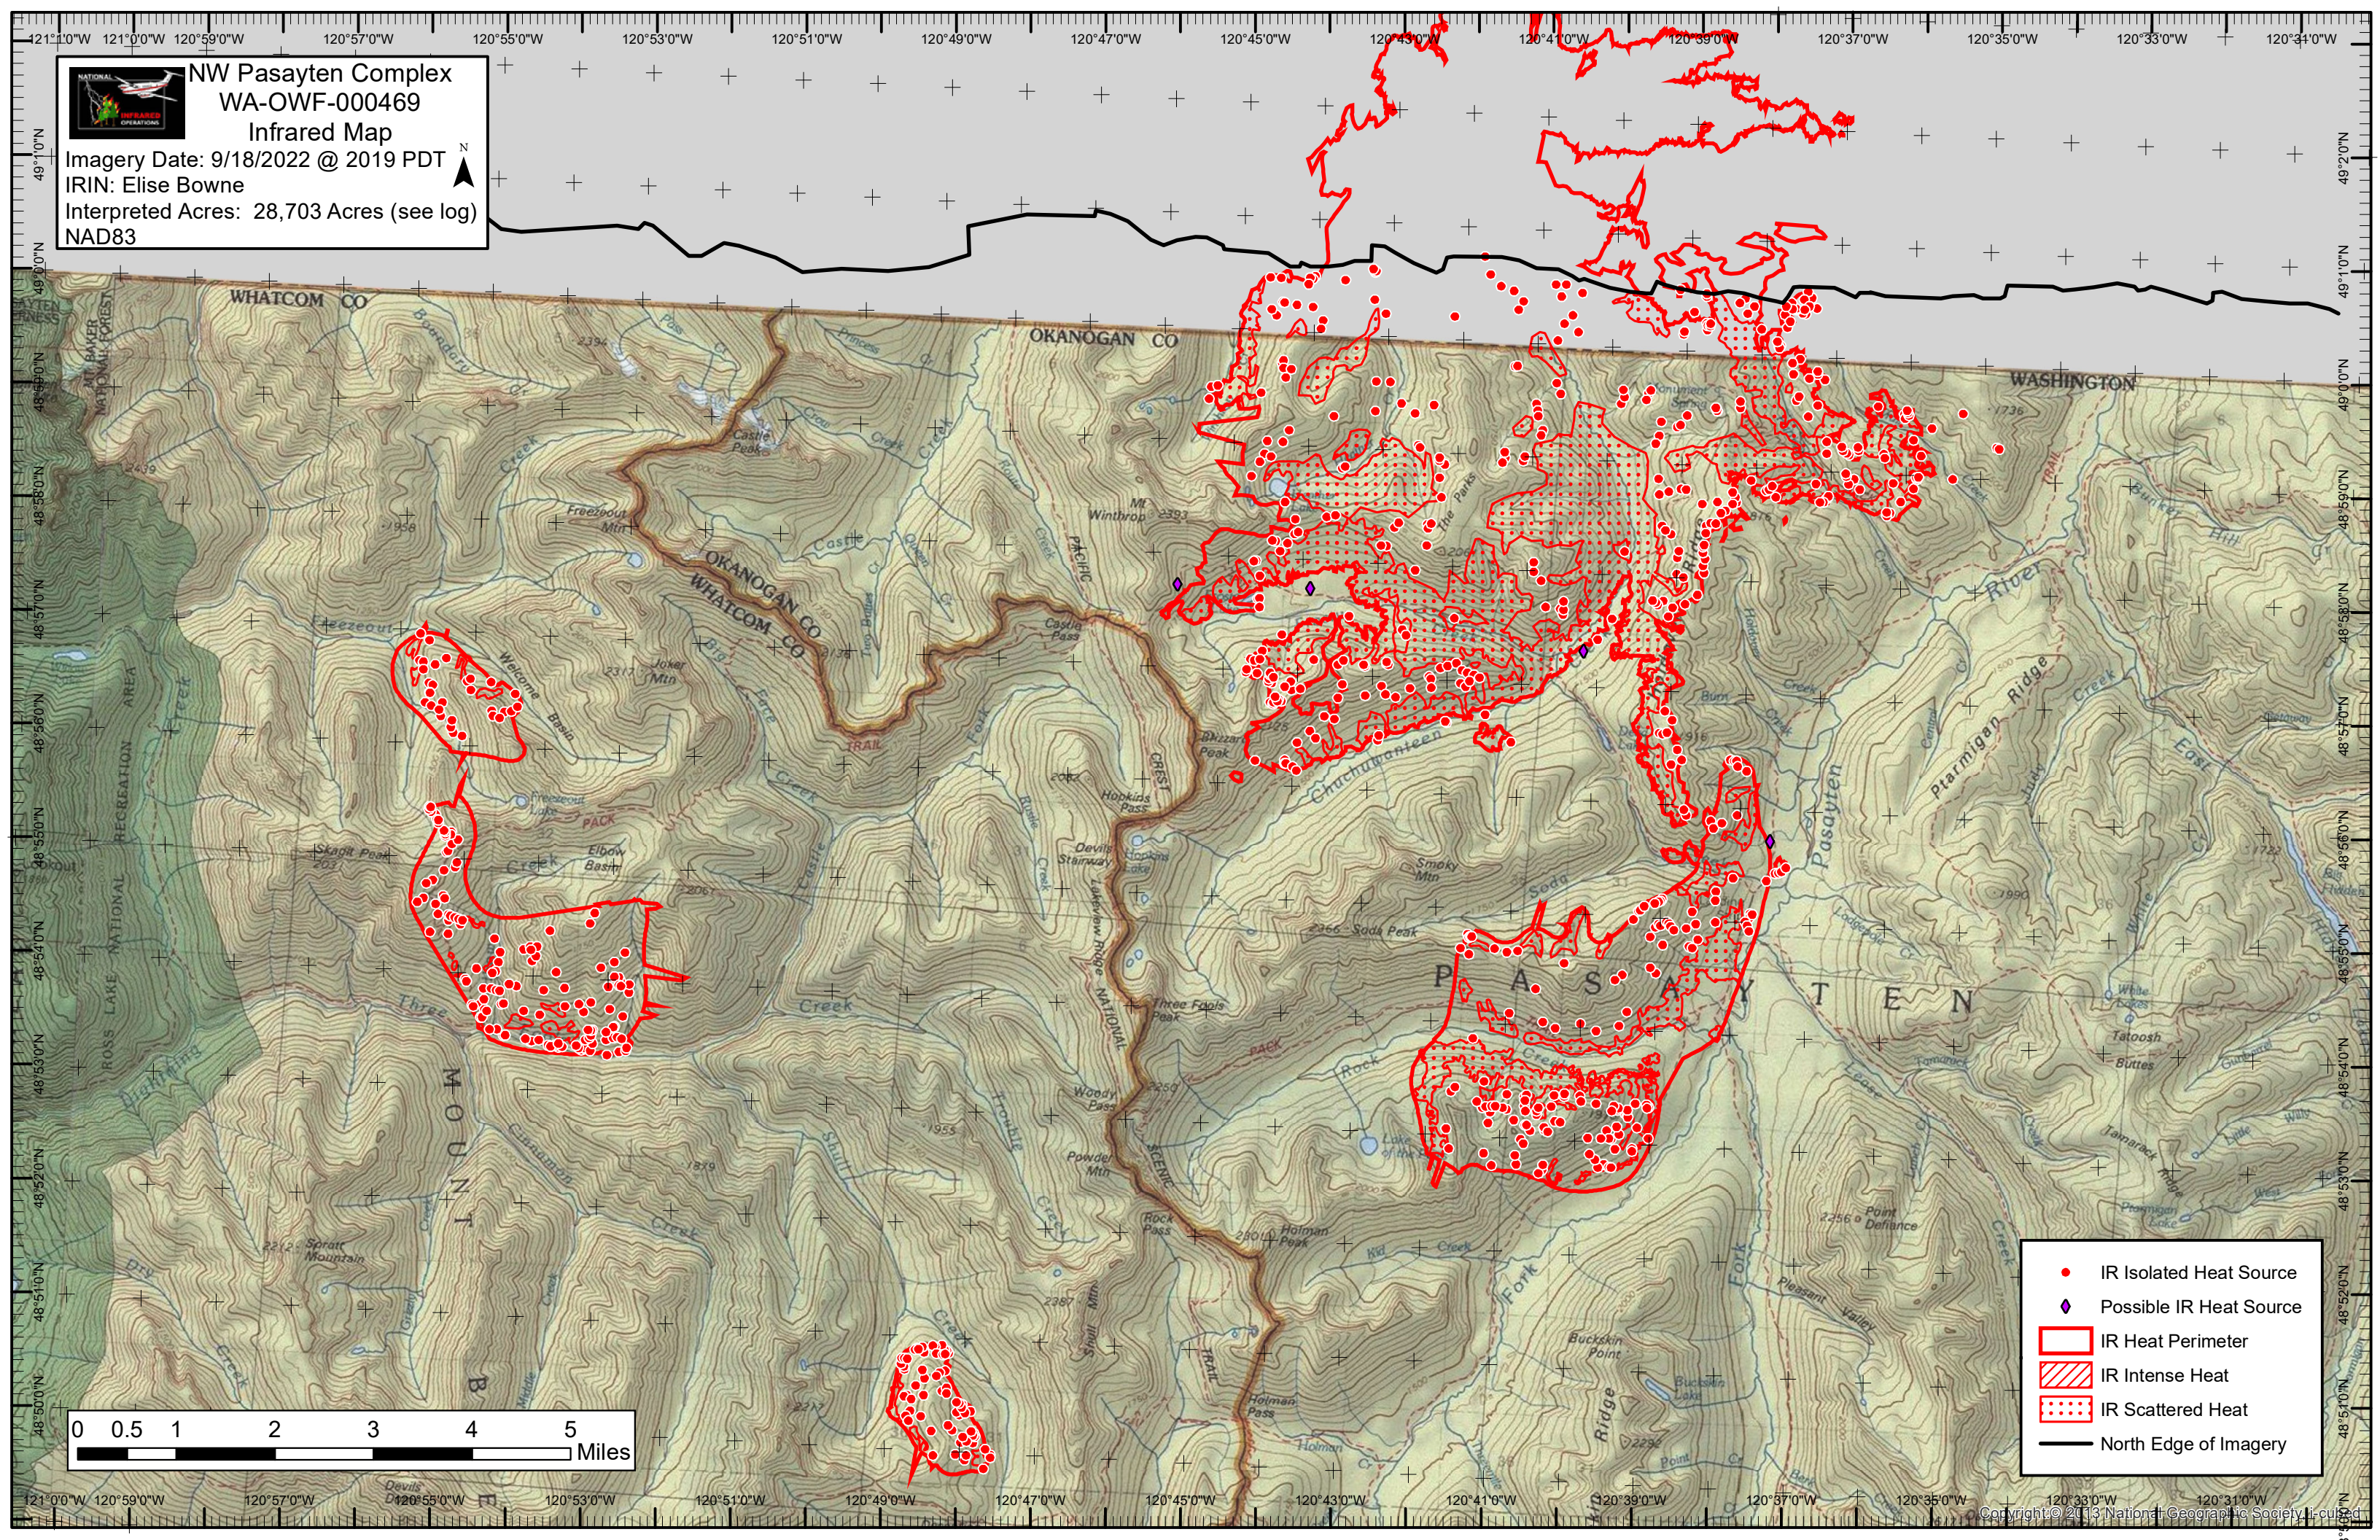

**NW Pasayten Complex**  
**WA-OWF-000469**  
**Infrared Map**  
 Imagery Date: 9/18/2022 @ 2019 PDT  
 IRIN: Elise Bowne  
 Interpreted Acres: 28,703 Acres (see log)  
 NAD83

- IR Isolated Heat Source
- ◆ Possible IR Heat Source
- IR Heat Perimeter
- IR Intense Heat
- IR Scattered Heat
- North Edge of Imagery