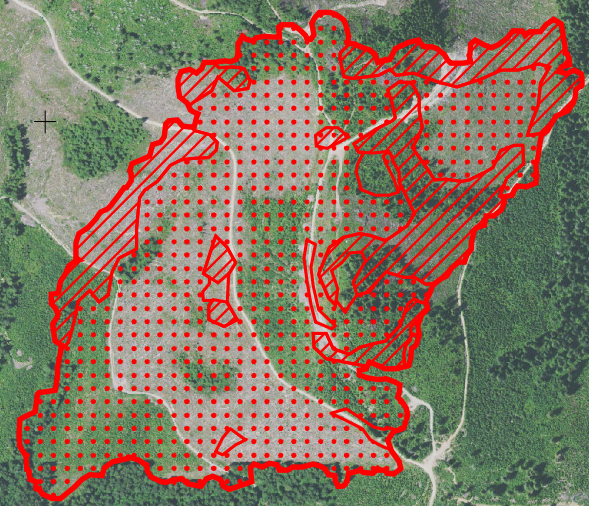

**Nakia Creek  
WA-PCS-000220  
Infrared Map**

Imagery Date: 10/11/2022 @ 1923 PDT  
IRIN: Elise Bowne  
Interpreted Acres: 159 Acres  
NAD83

45 20.23 x  
-122 18.917

-  IR Isolated Heat Source
-  Possible IR Heat Source
-  IR Heat Perimeter
-  IR Intense Heat
-  IR Scattered Heat