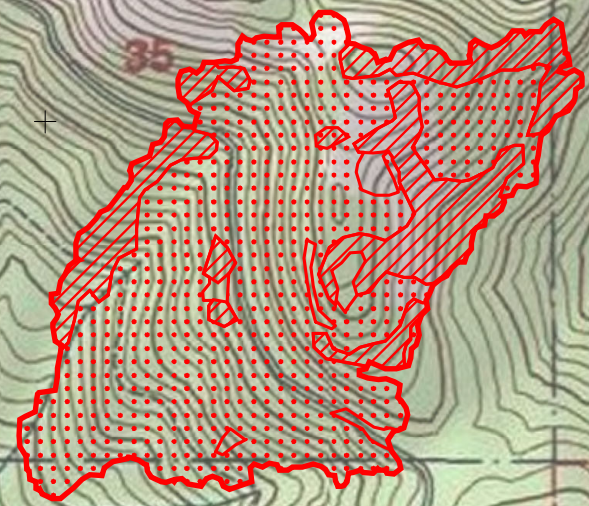

**Nakia Creek
WA-PCS-000220
Infrared Map**

Imagery Date: 10/11/2022 @ 1923 PDT
IRIN: Elise Bowne
Interpreted Acres: 159 Acres
NAD83

- IR Isolated Heat Source
- ◆ Possible IR Heat Source
- IR Heat Perimeter
- IR Intense Heat
- IR Scattered Heat

45 20.23 x
-122 18.917