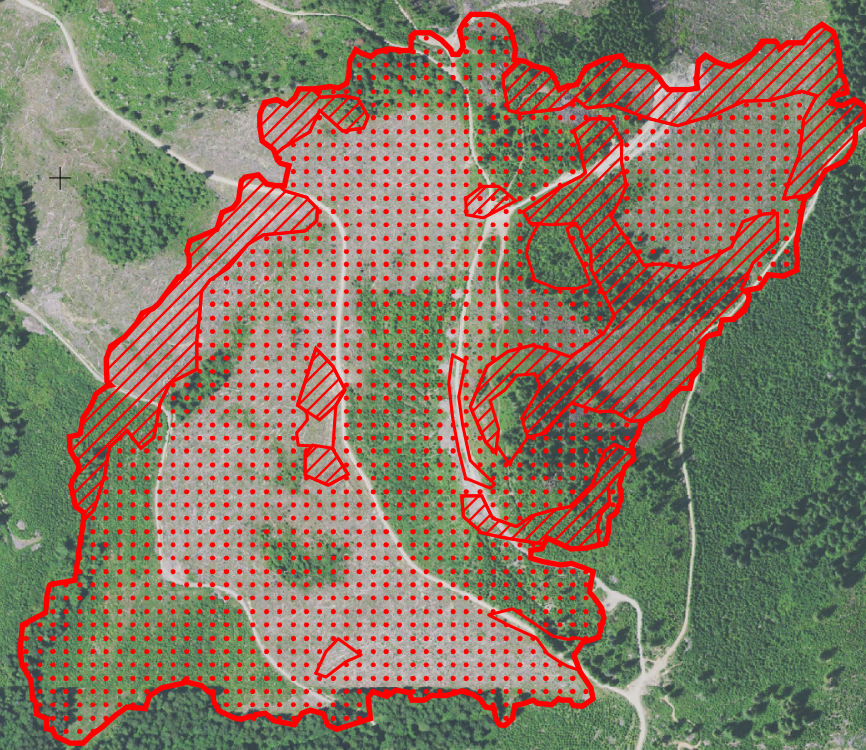

Nakia Creek
WA-PCS-000220
Infrared Map

Imagery Date: 10/11/2022 @ 1923 PDT
IRIN: Elise Bowne
Interpreted Acres: 159 Acres
NAD83

-  IR Isolated Heat Source
-  Possible IR Heat Source
-  IR Heat Perimeter
-  IR Intense Heat
-  IR Scattered Heat