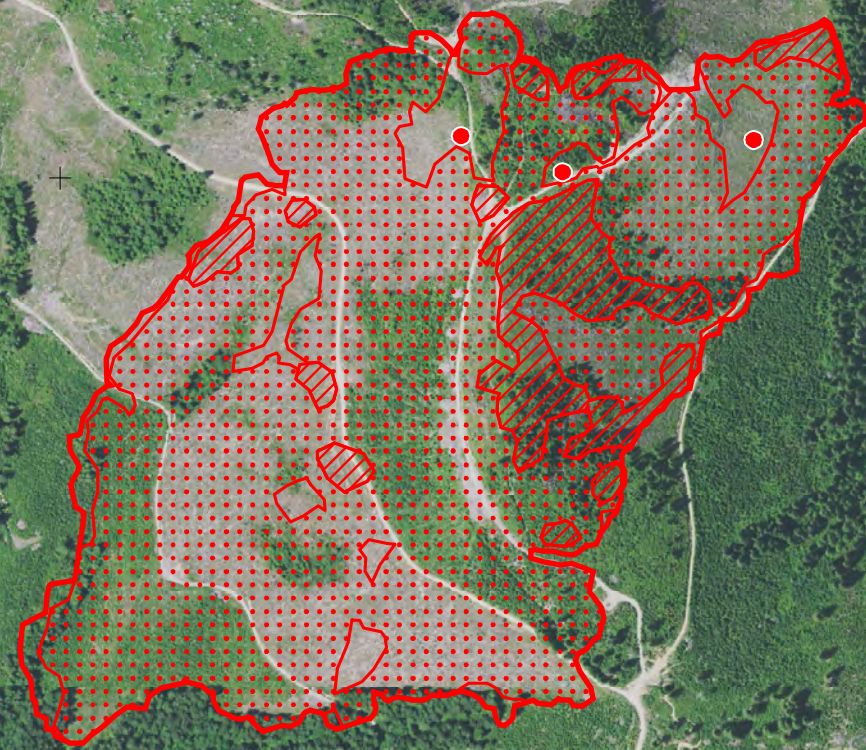

Nakia Creek
WA-PCS-000220
Infrared Map

Imagery Date: 10/12/2022 @ 1921 PDT
IRIN: Elise Bowne
Interpreted Acres: 160 Acres
NAD83

-  IR Isolated Heat Source
-  Possible IR Heat Source
-  IR Heat Perimeter
-  IR Intense Heat
-  IR Scattered Heat