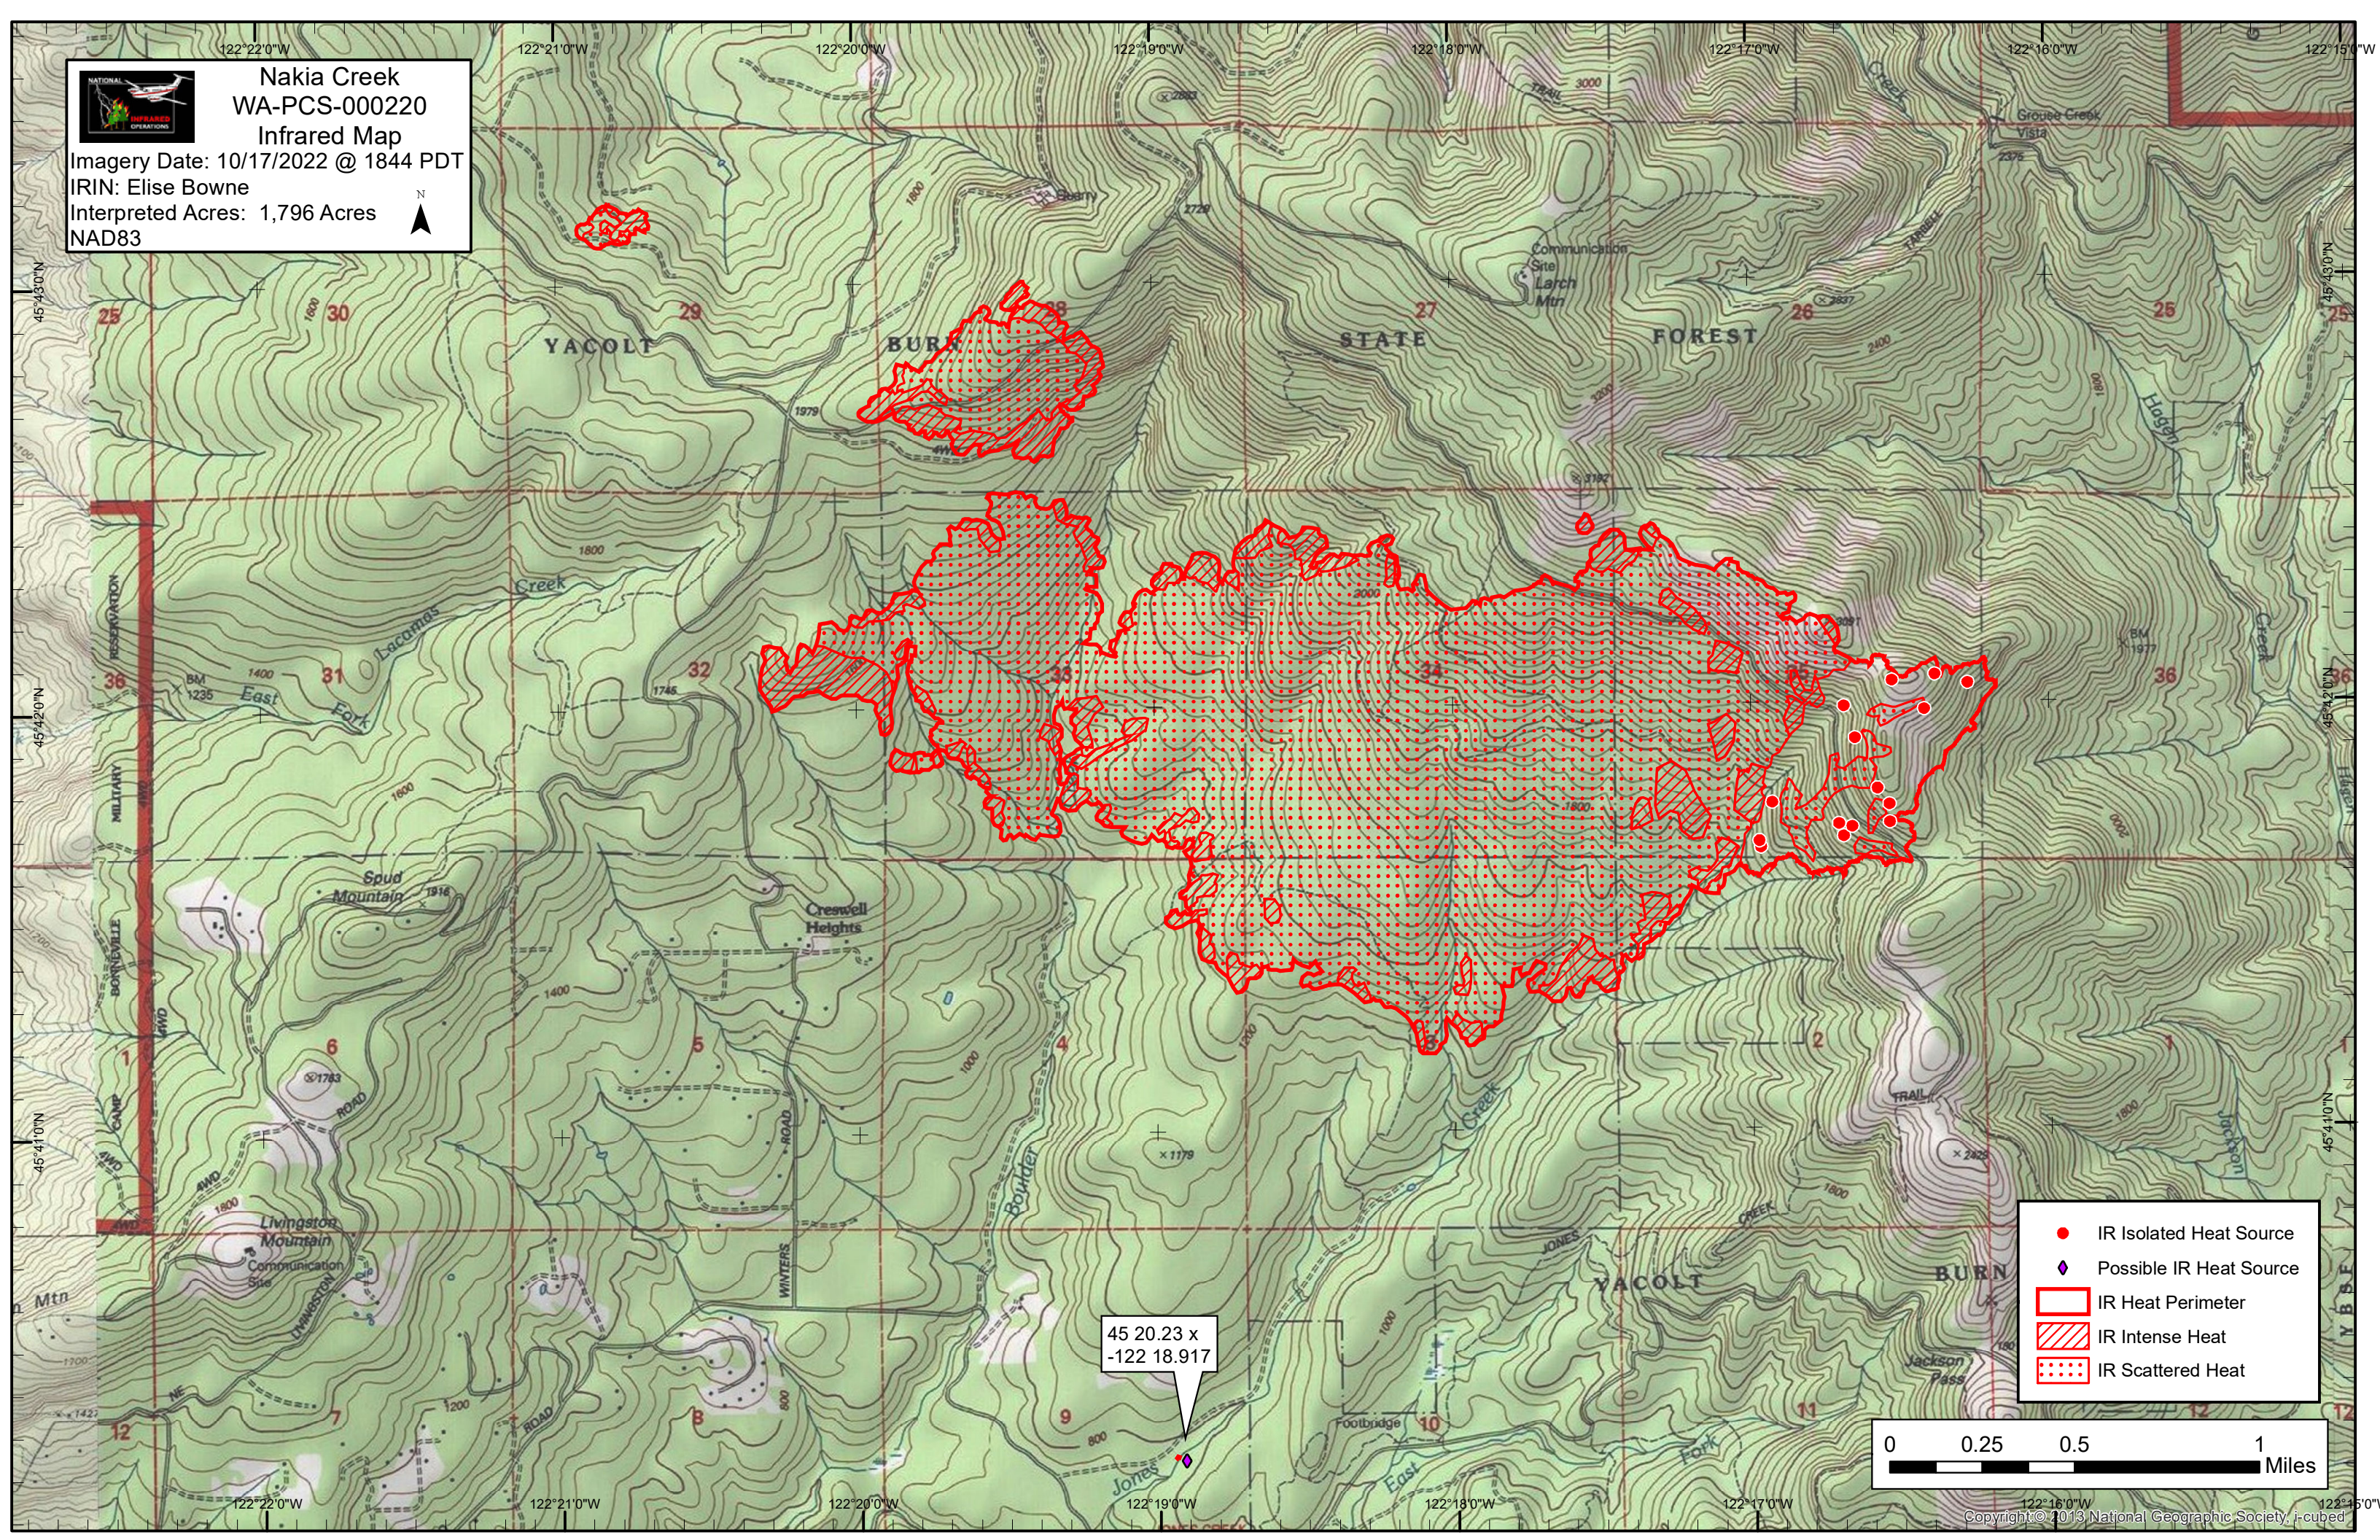

**Nakia Creek
WA-PCS-000220
Infrared Map**

Imagery Date: 10/17/2022 @ 1844 PDT
IRIN: Elise Bowne
Interpreted Acres: 1,796 Acres
NAD83

45 20.23 x
-122 18.917

- IR Isolated Heat Source
- ◆ Possible IR Heat Source
- IR Heat Perimeter
- IR Intense Heat
- IR Scattered Heat