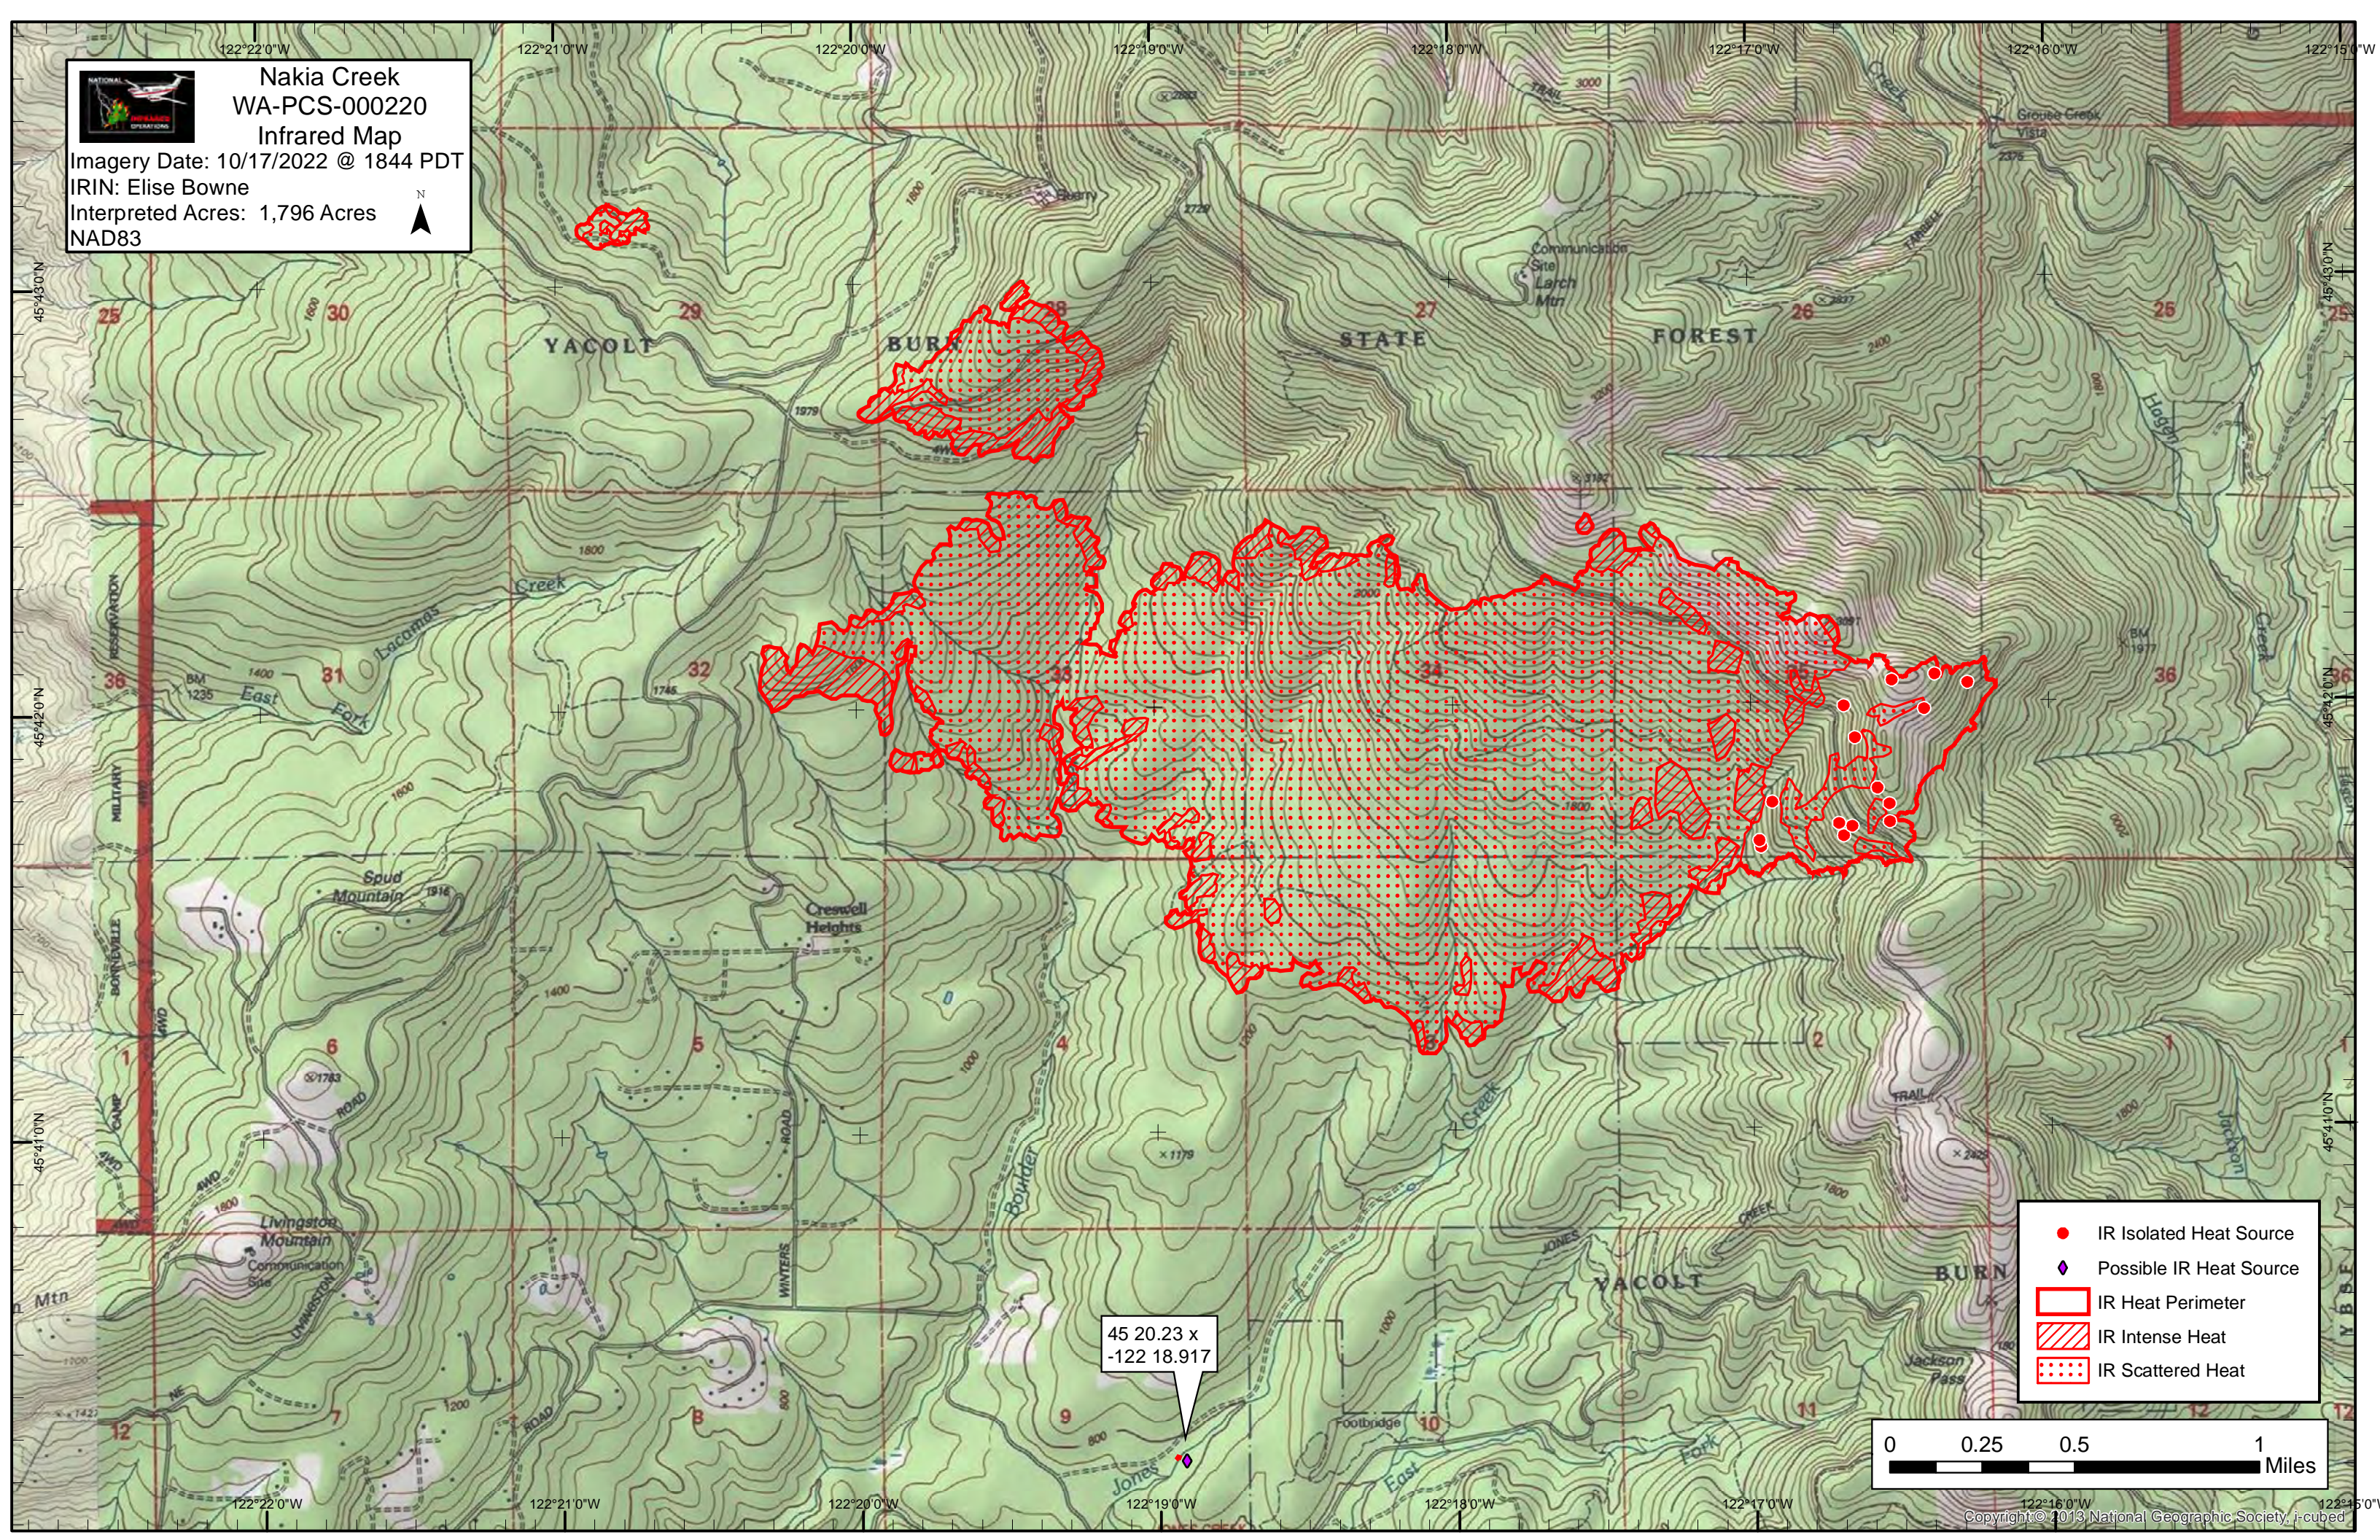

**Nakia Creek
WA-PCS-000220
Infrared Map**

Imagery Date: 10/17/2022 @ 1844 PDT
IRIN: Elise Bowne
Interpreted Acres: 1,796 Acres
NAD83

- IR Isolated Heat Source
- ◆ Possible IR Heat Source
- IR Heat Perimeter
- IR Intense Heat
- IR Scattered Heat

45 20.23 x
-122 18.917