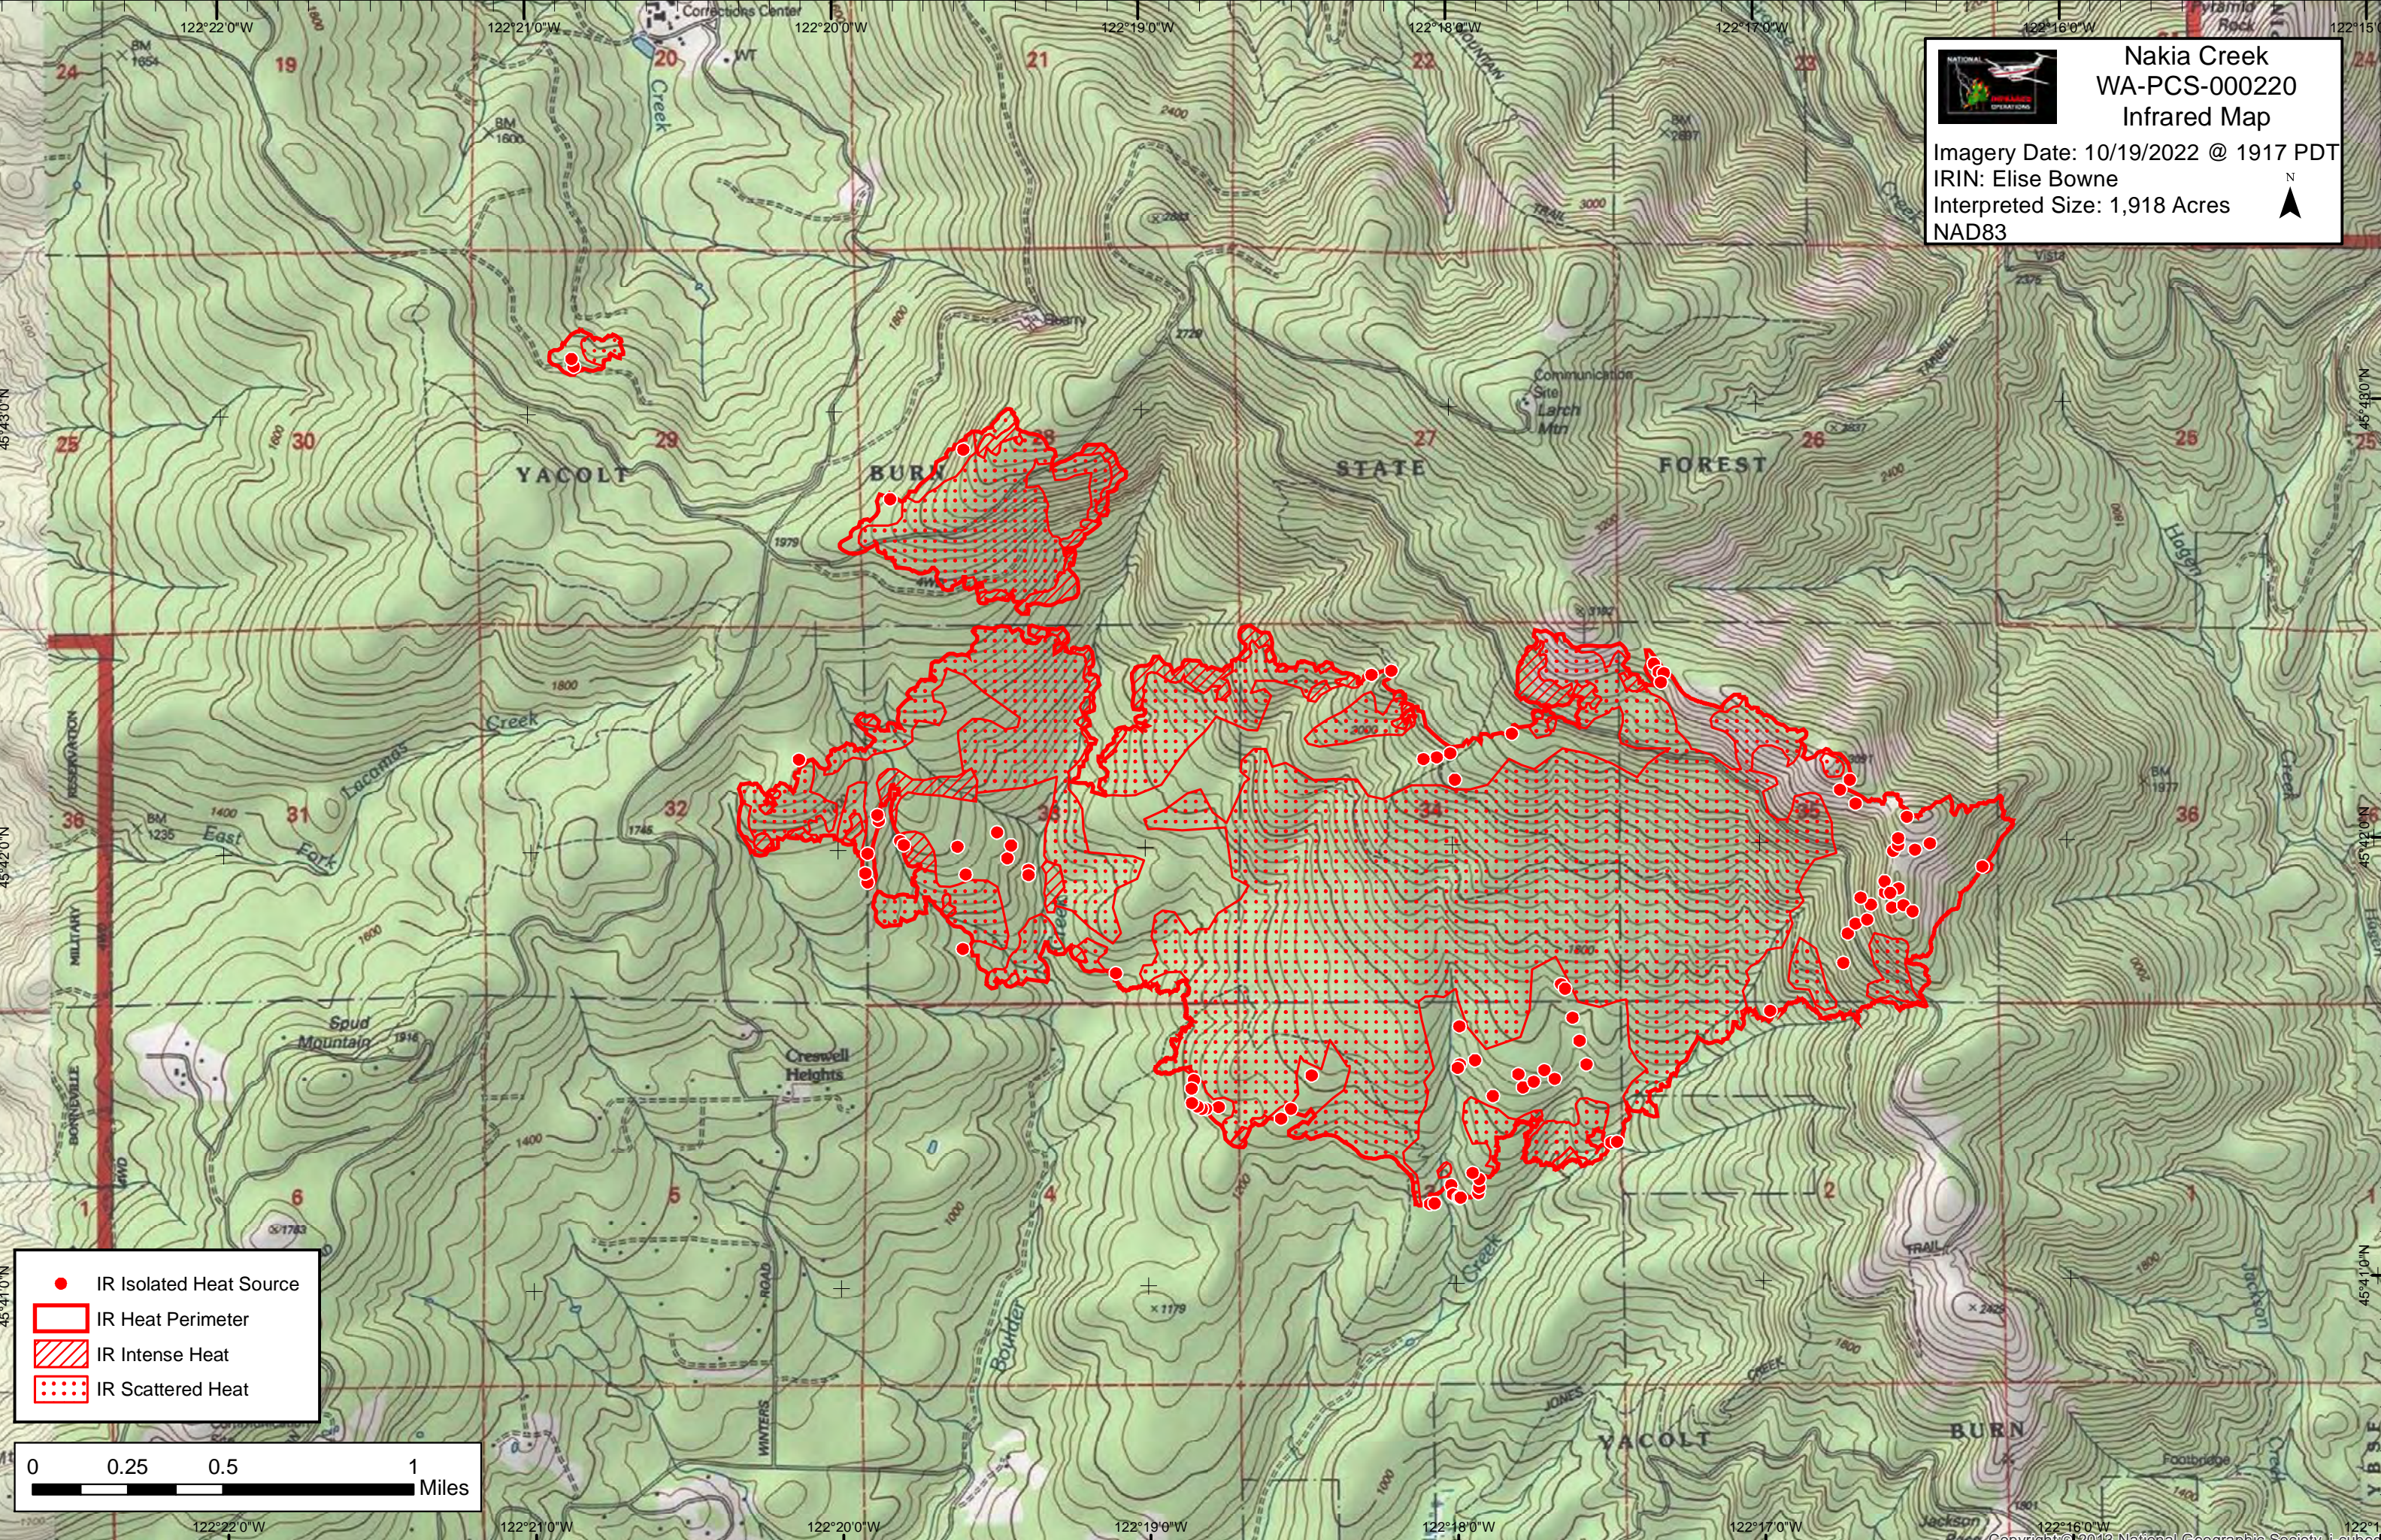

Nakia Creek
WA-PCS-000220
Infrared Map

Imagery Date: 10/19/2022 @ 1917 PDT
 IRIN: Elise Bowne
 Interpreted Size: 1,918 Acres
 NAD83

- IR Isolated Heat Source
- IR Heat Perimeter
- IR Intense Heat
- IR Scattered Heat