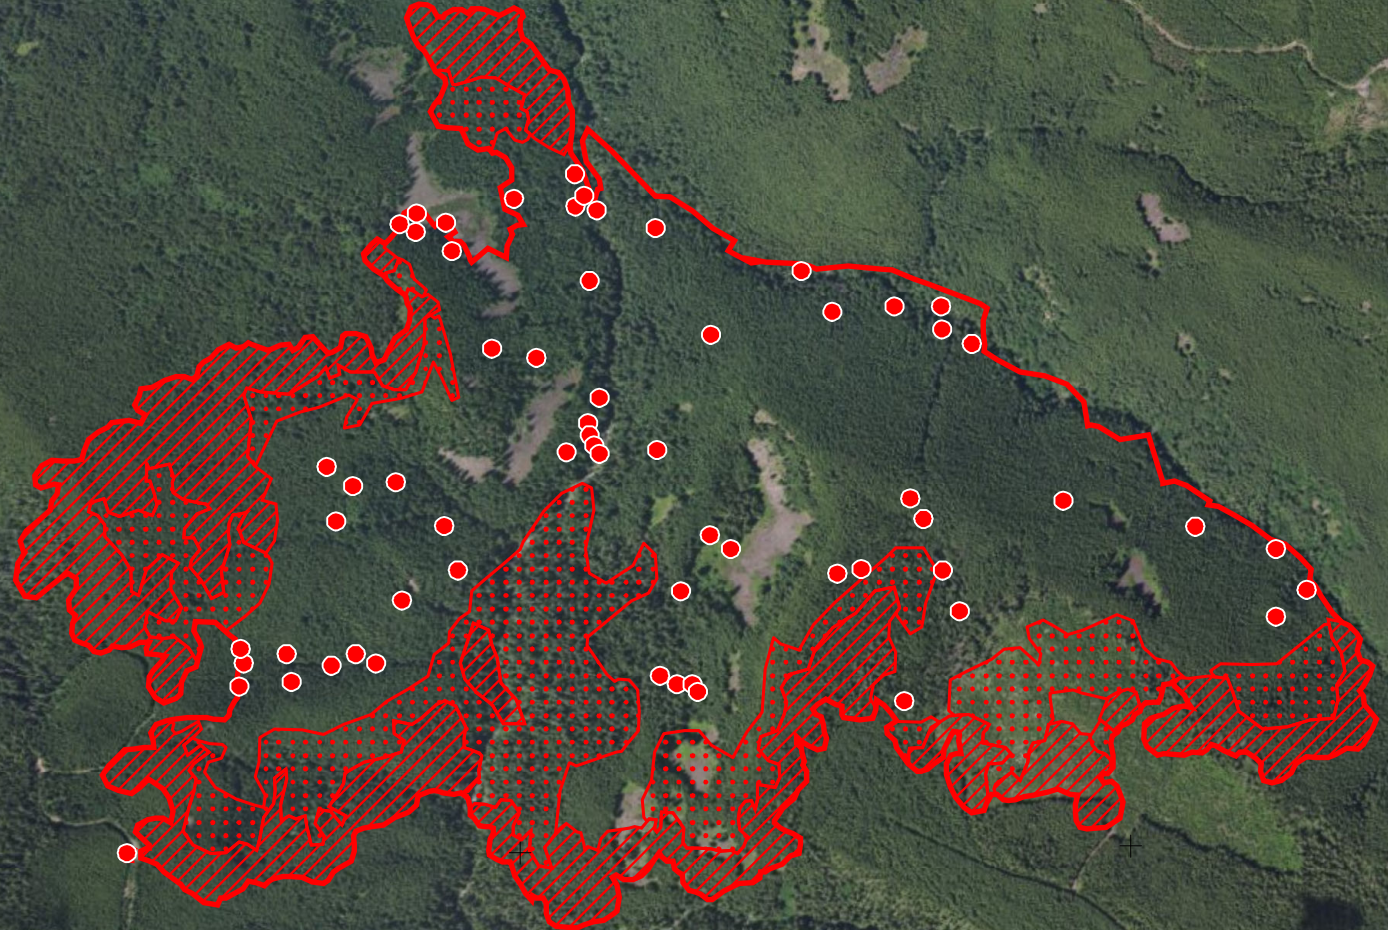

Siouxon
WA-GPF-001208
Infrared Map

Imagery Date: 10/13/2022 @ 1925 PDT
IRIN: Elise Bowne
Interpreted Acres: 695 Acres
NAD83

- IR Isolated Heat Source
- ◆ Possible IR Heat Source
- IR Heat Perimeter
- IR Intense Heat
- IR Scattered Heat