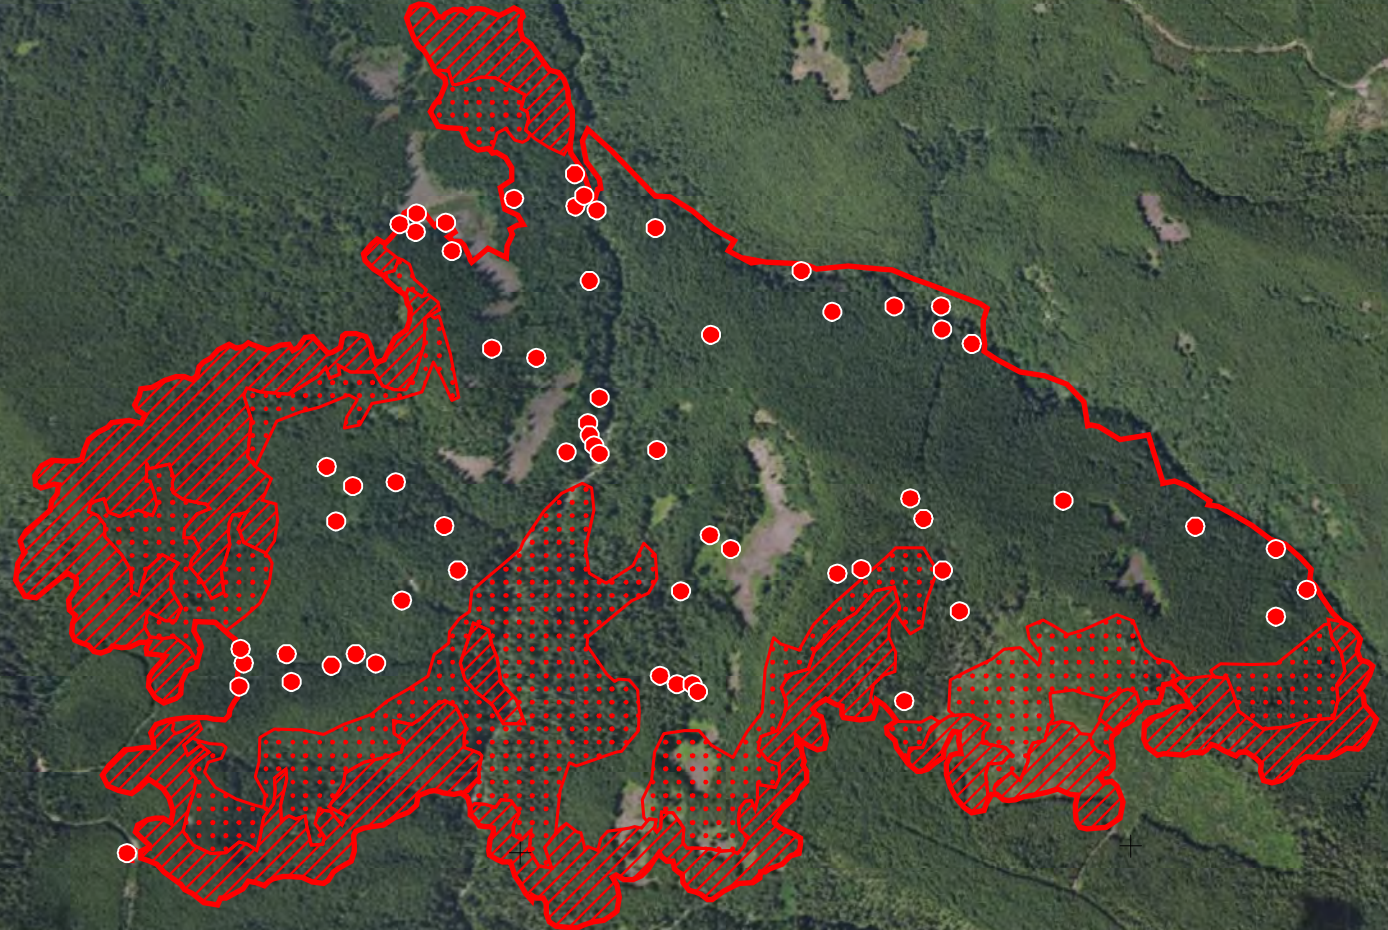

Siouxon  
WA-GPF-001208  
Infrared Map

Imagery Date: 10/13/2022 @ 1925 PDT  
IRIN: Elise Bowne  
Interpreted Acres: 695 Acres  
NAD83

-  IR Isolated Heat Source
-  Possible IR Heat Source
-  IR Heat Perimeter
-  IR Intense Heat
-  IR Scattered Heat