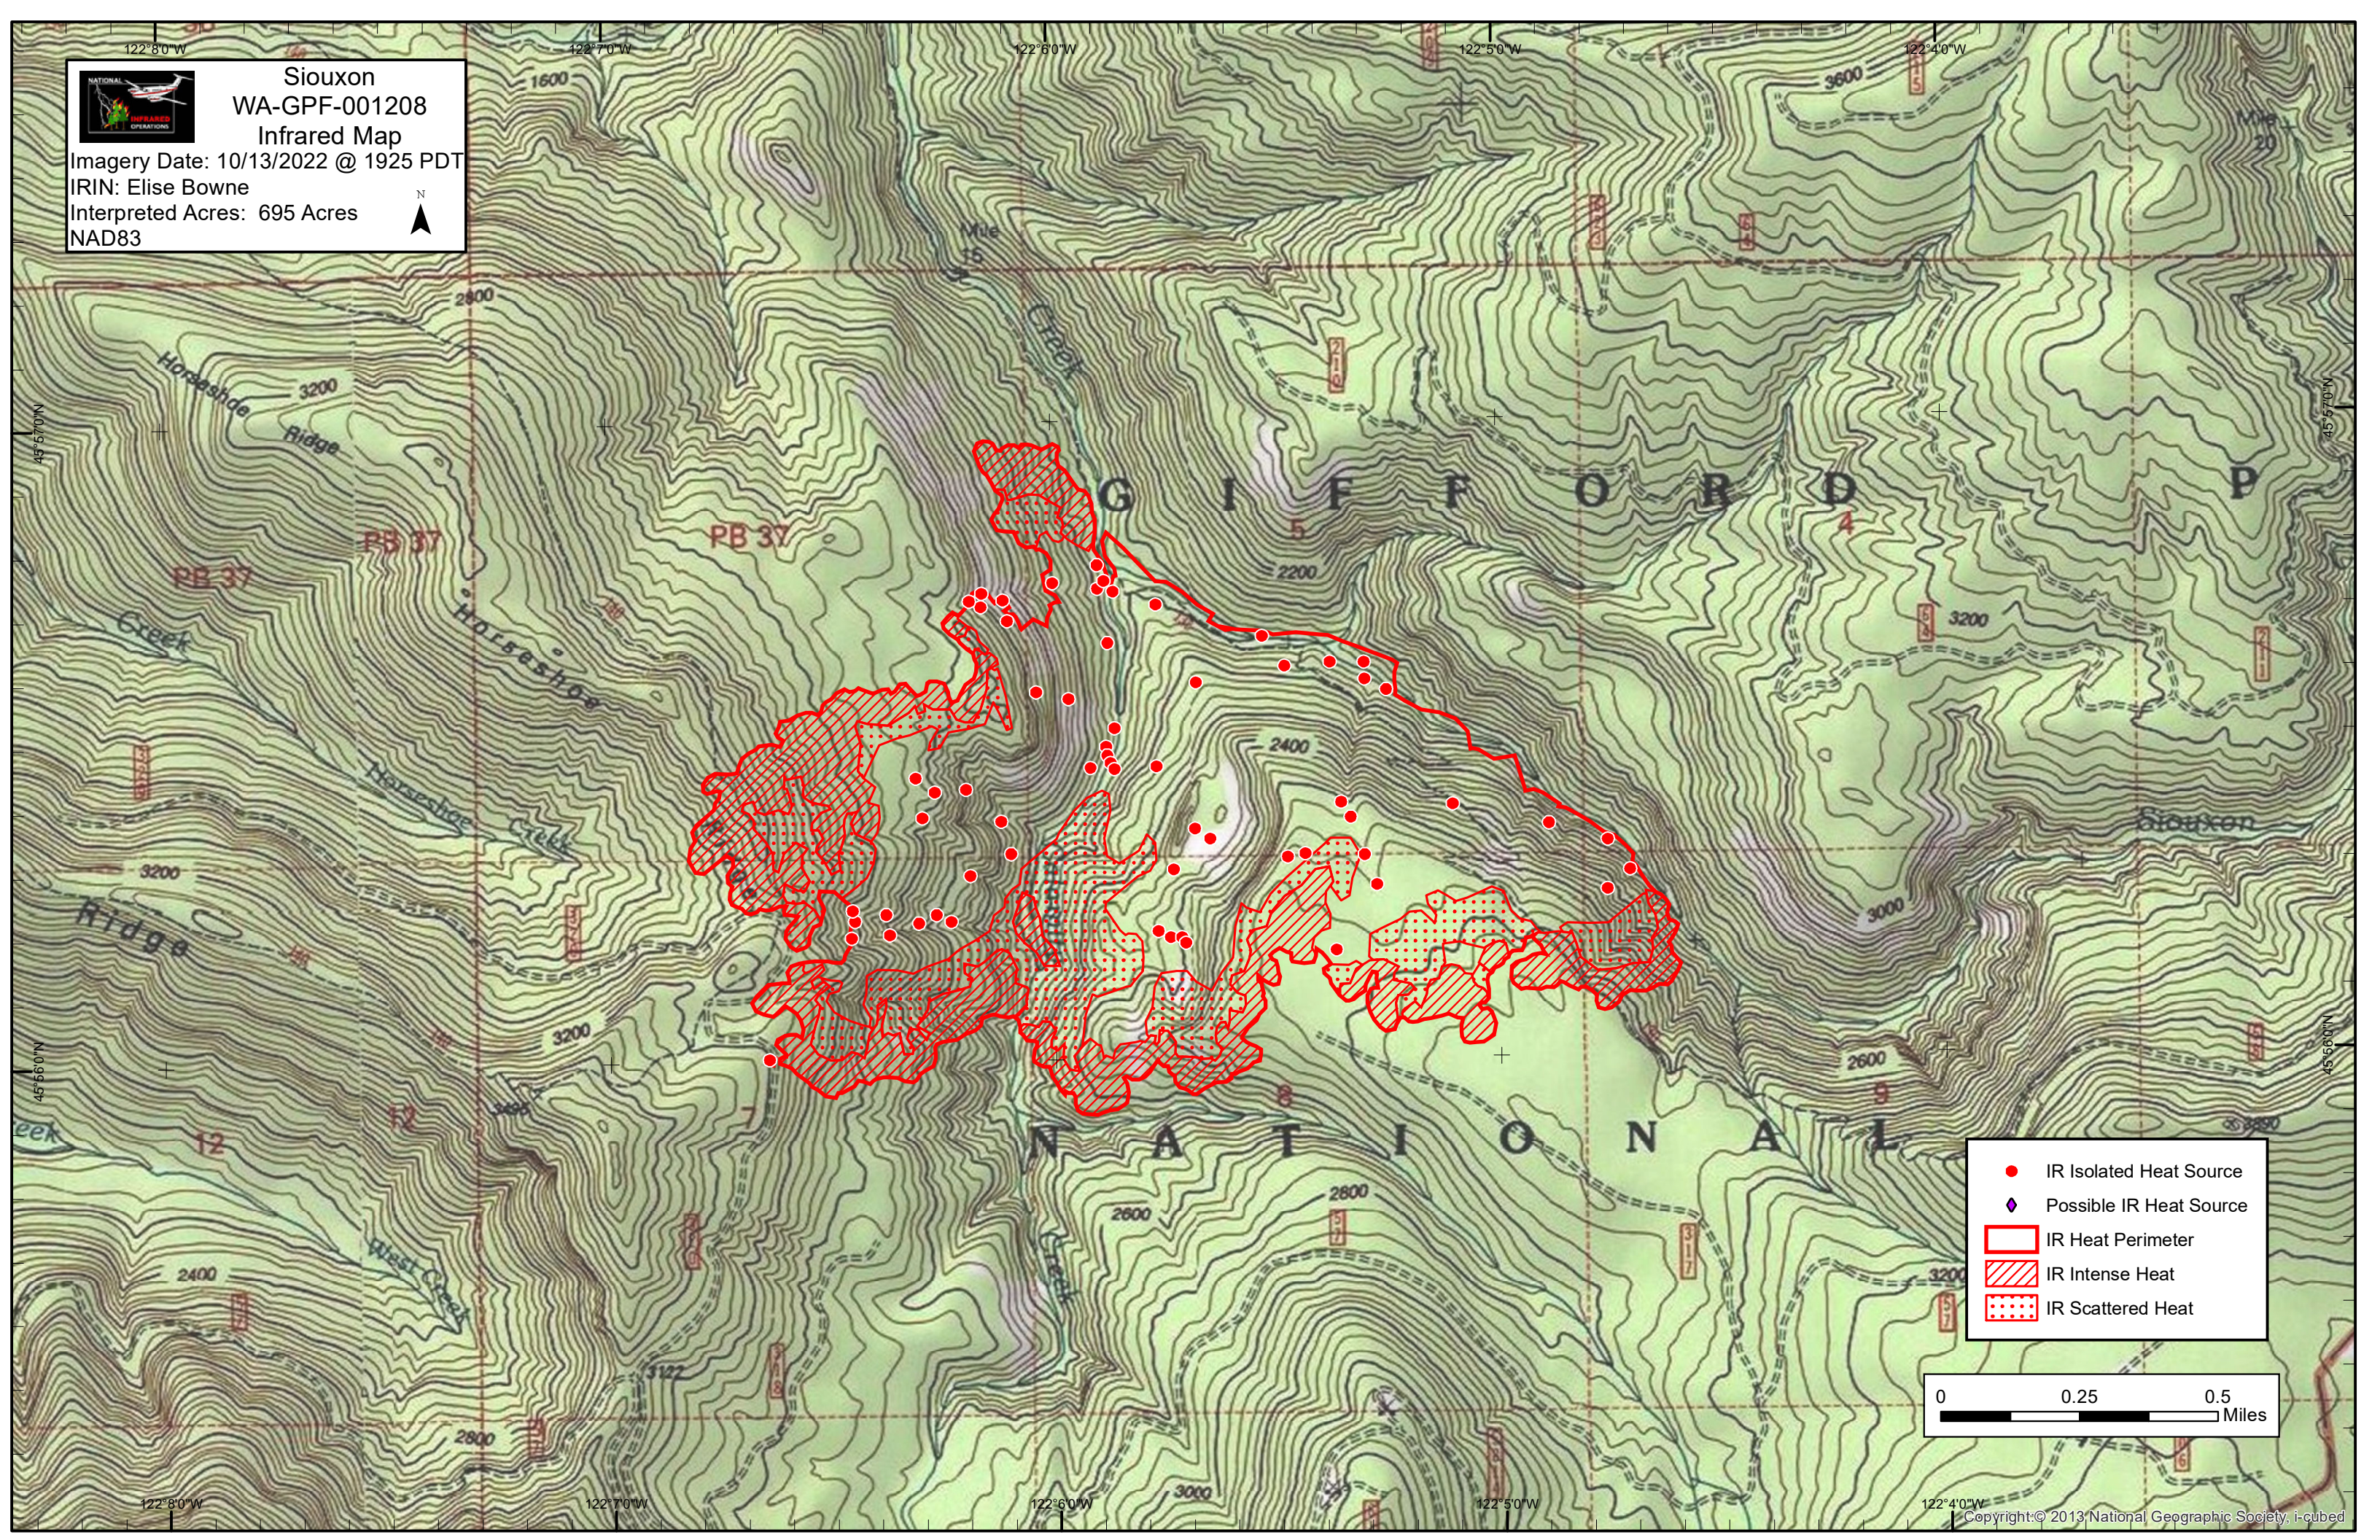

Siouxon
WA-GPF-001208
Infrared Map

Imagery Date: 10/13/2022 @ 1925 PDT
IRIN: Elise Bowne
Interpreted Acres: 695 Acres
NAD83

- IR Isolated Heat Source
- ◆ Possible IR Heat Source
- IR Heat Perimeter
- / / / / / IR Intense Heat
- IR Scattered Heat