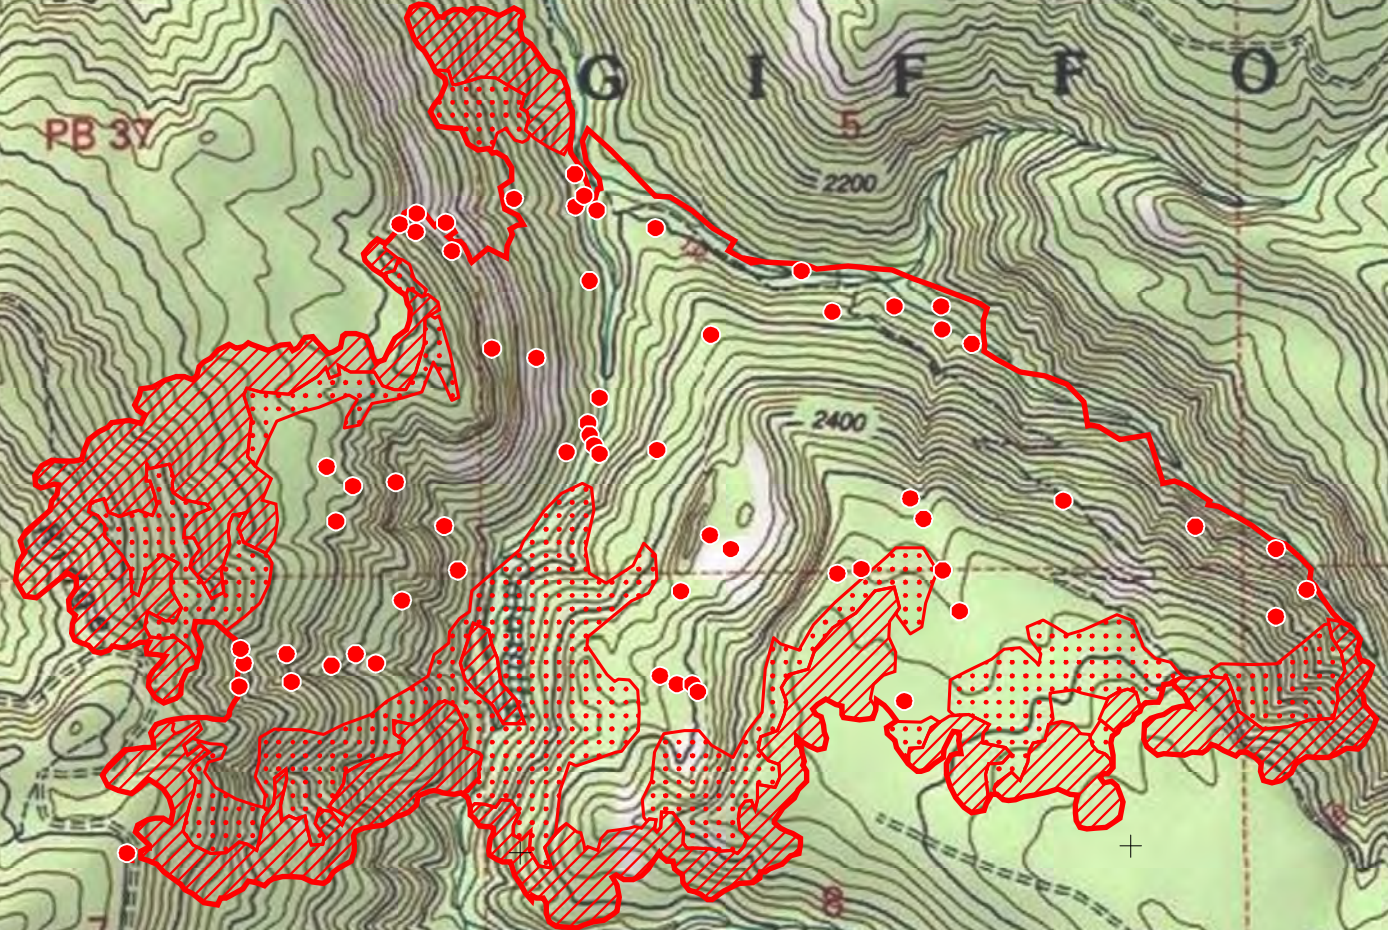

Siouxon
WA-GPF-001208
Infrared Map

Imagery Date: 10/13/2022 @ 1925 PDT
IRIN: Elise Bowne
Interpreted Acres: 695 Acres
NAD83

- IR Isolated Heat Source
- ◆ Possible IR Heat Source
- ▭ IR Heat Perimeter
- ▨ IR Intense Heat
- ▤ IR Scattered Heat