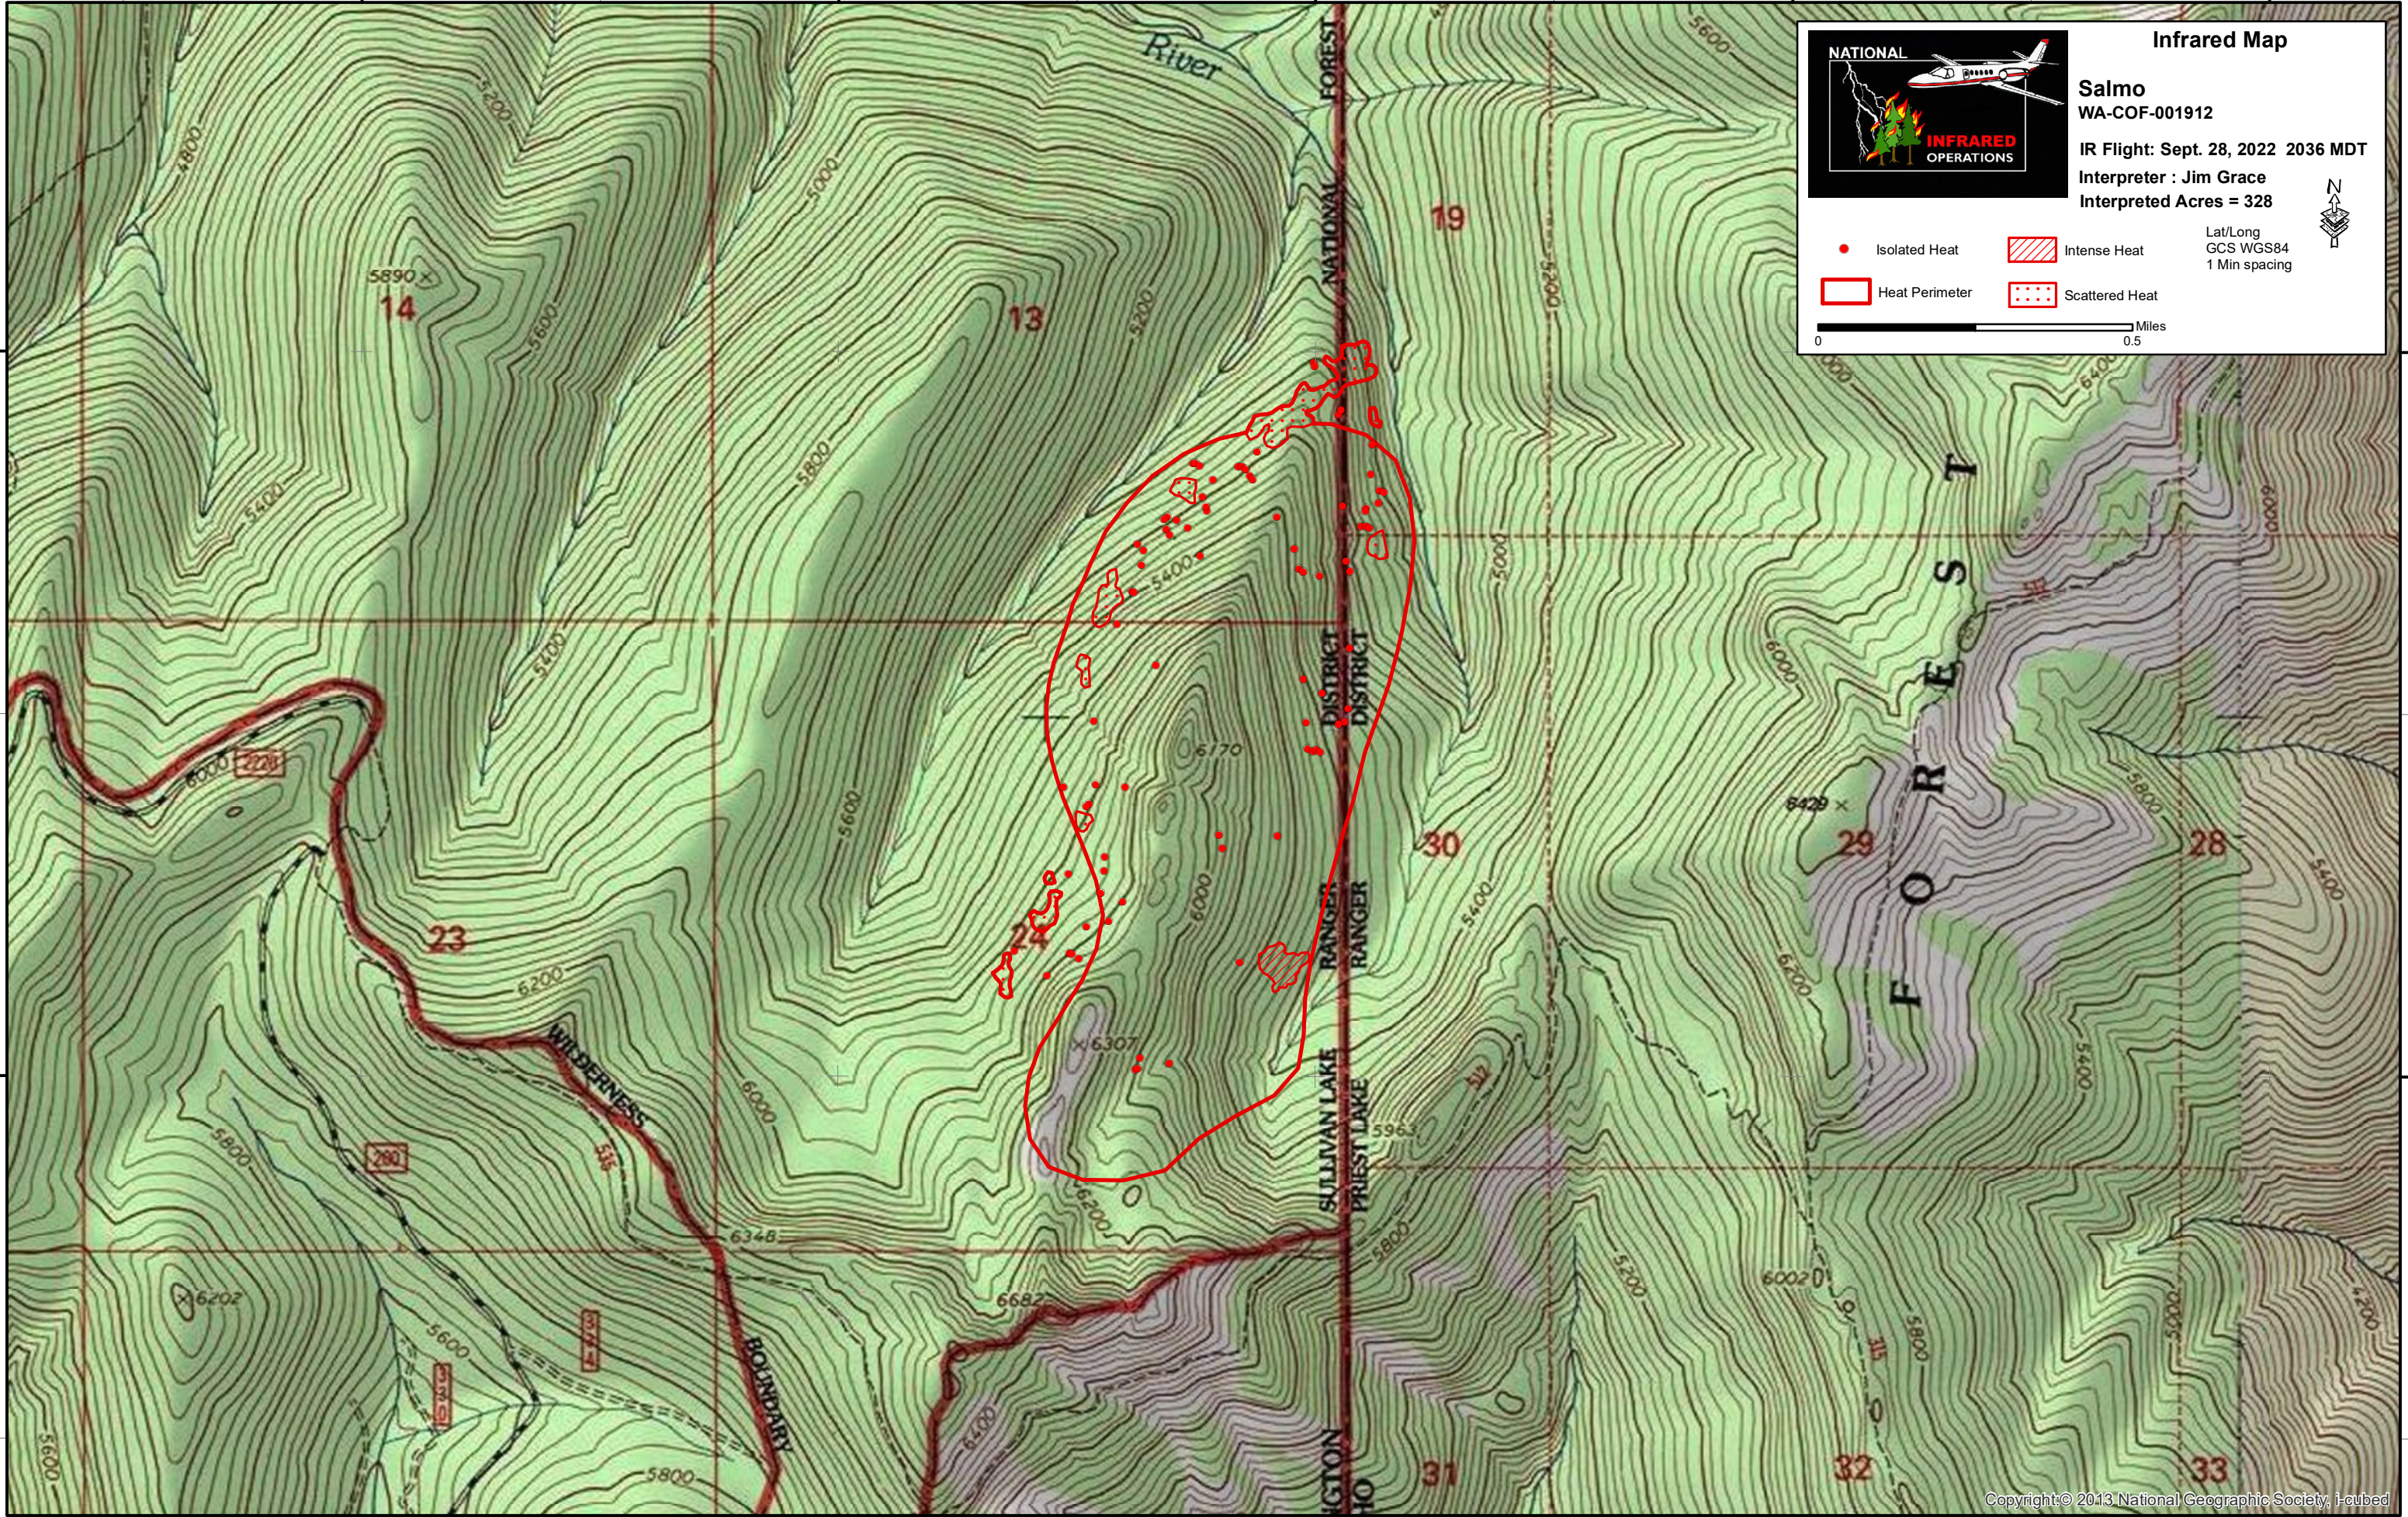

117°4'0"W

117°3'0"W

117°2'0"W

117°1'0"W

117°0'0"W

48°58'0"N

48°58'0"N

48°57'0"N

48°57'0"N

117°4'0"W

117°3'0"W

117°2'0"W

117°1'0"W

117°0'0"W

Infrared Map
Salmo
 WA-COF-001912
 IR Flight: Sept. 28, 2022 2036 MDT
 Interpreter : Jim Grace
 Interpreted Acres = 328

● Isolated Heat	▨ Intense Heat
□ Heat Perimeter	⋯ Scattered Heat

0 0.5 Miles

Lat/Long
 GCS WGS84
 1 Min spacing